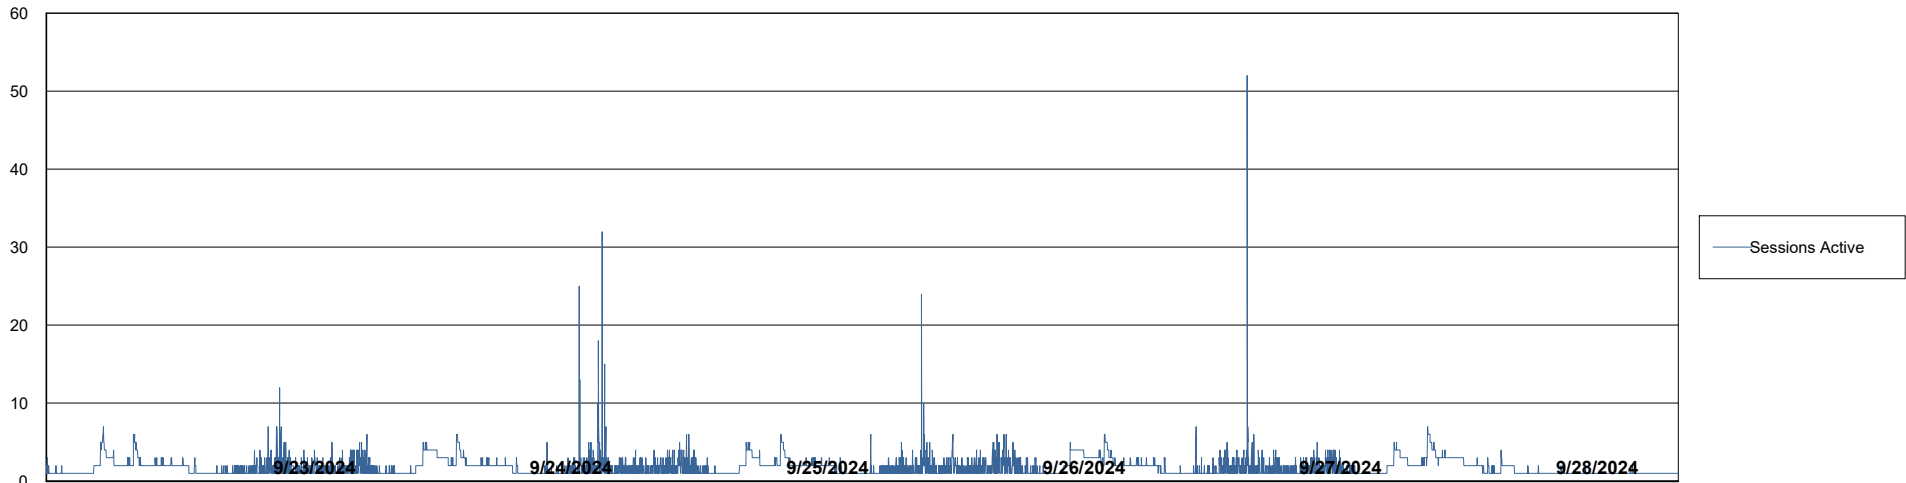

Weekly SLA Customer Report

Customer AUJ_Production
Database ID 185

Database Performance AUJ_BI2_DB

Weekly SLA Customer Report

Customer AUJ_Production
Database ID 185

Database Performance AUJ_DB2_Primary

Weekly SLA Customer Report

Customer AUJ_Production
Database ID 185

DATABASE SIZE AUJ_BI2_DB

Database growth over last month

DATABASE SIZE AUJ_DB2_Primary

Database growth over last month

Weekly SLA Customer Report

Customer AUJ_Production
Database ID 185