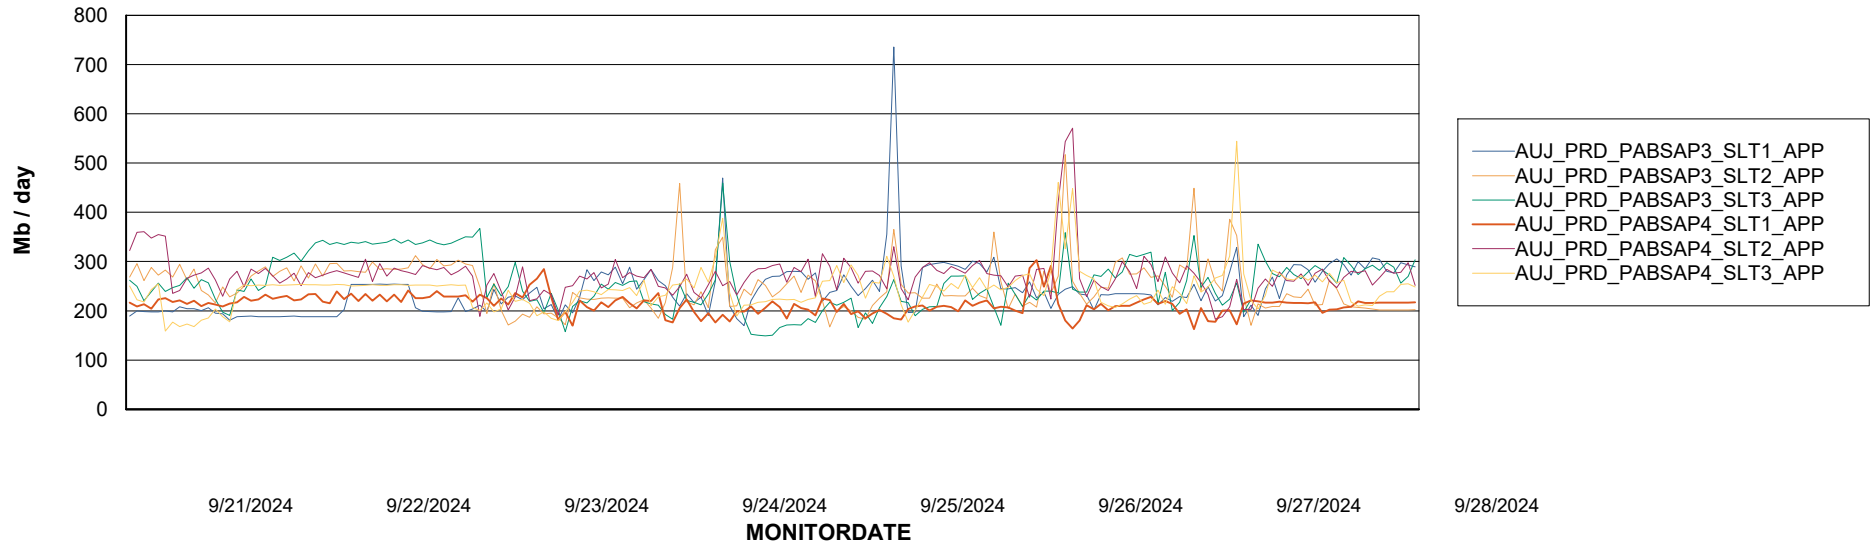

ABSSolute Application Server Services

Avg memory used per ABS Server Service