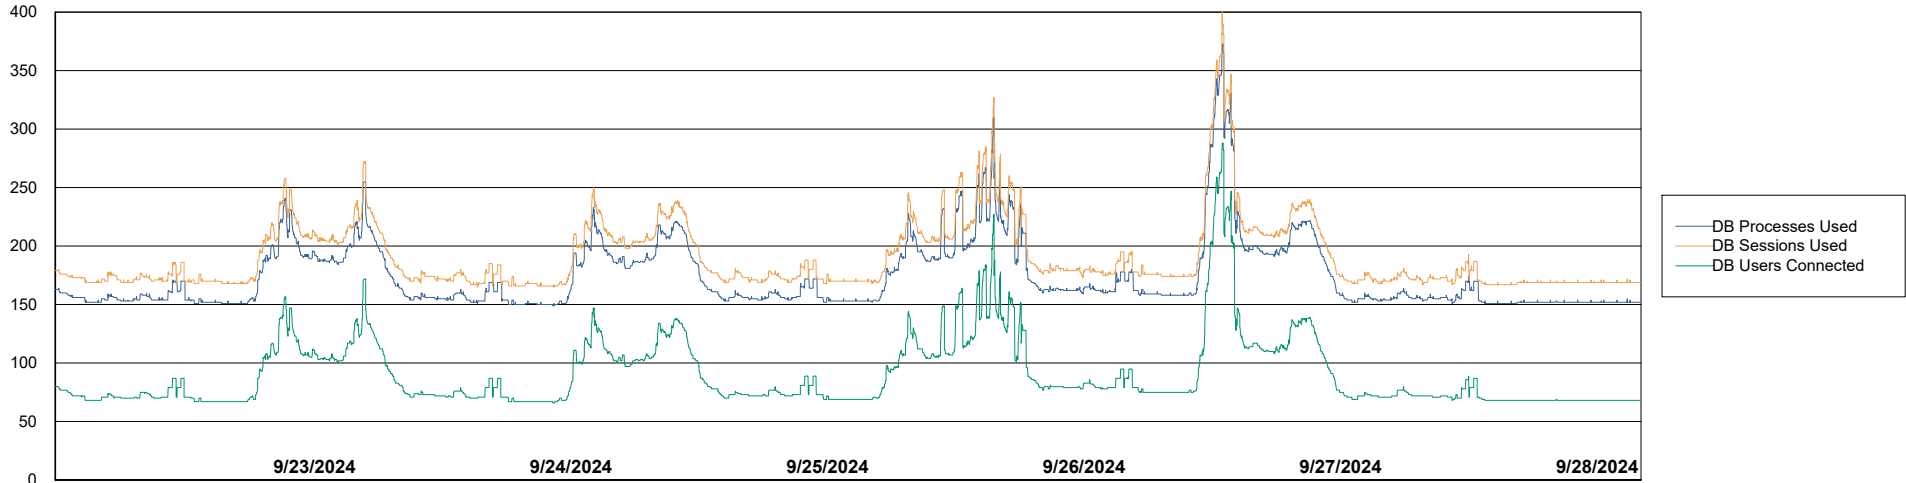

Weekly SLA Customer Report

Customer AUJ_Production
Database ID 185

Database Performance AUJ_BI2_DB

Weekly SLA Customer Report

Customer AUJ_Production
Database ID 185

Database Performance AUJ_DB2_Primary

Weekly SLA Customer Report