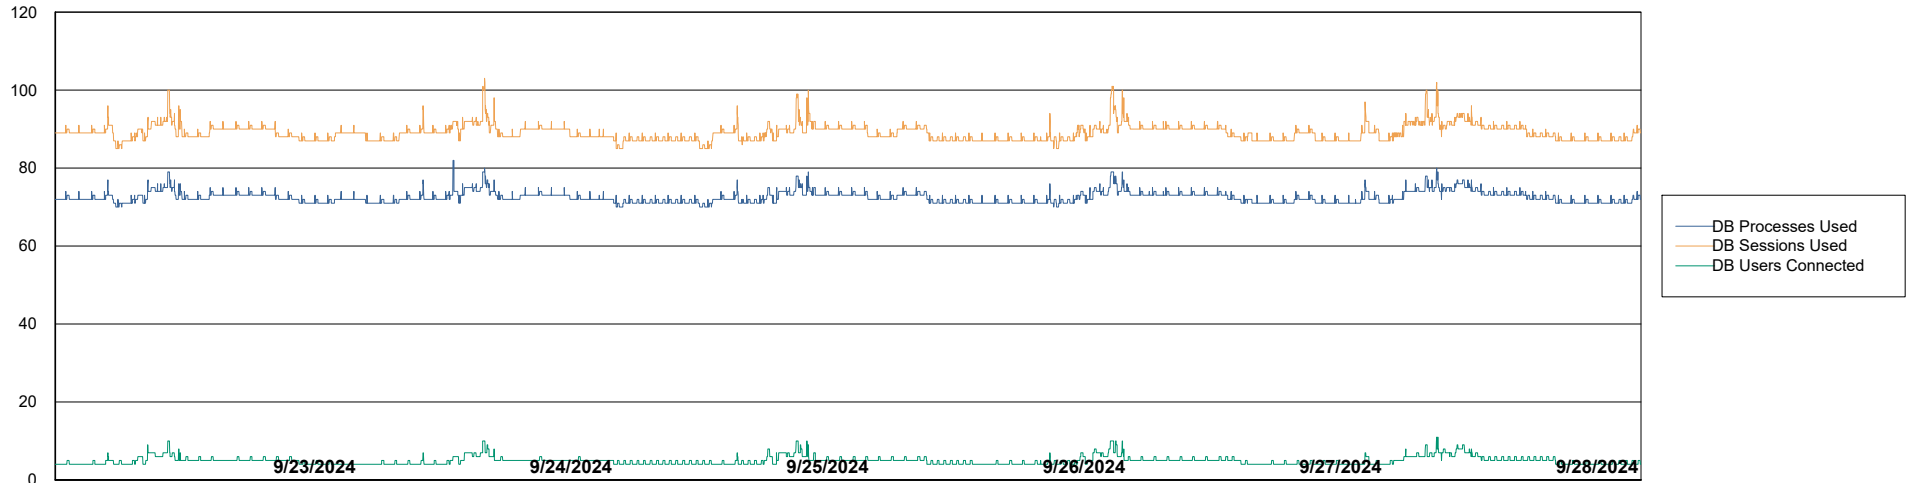

Weekly SLA Customer Report

Customer AUJ_Production
Database ID 185

Harddisk Usage AUJ_PRD_PABSWEB1

	Free disk space on / (%)	Total disk space on / (Gb)	Used disk space on / (Gb)	Free disk space on /abs (%)	Total disk space on /abs (Gb)	Used disk space on /abs (Gb)
9/28/2024	78	40	9	99	60	1
9/27/2024	78	40	9	99	60	1
9/26/2024	78	40	9	99	60	1
9/25/2024	78	40	9	99	60	1
9/24/2024	78	40	9	99	60	1
9/23/2024	78	40	9	99	60	1
9/22/2024	78	40	9	99	60	1

Weekly SLA Customer Report

Customer AUJ_Production
Database ID 185

Database Performance AUJ_BI2_DB

Weekly SLA Customer Report

Customer AUJ_Production
Database ID 185

Database Performance AUJ_DB2_Primary

Weekly SLA Customer Report