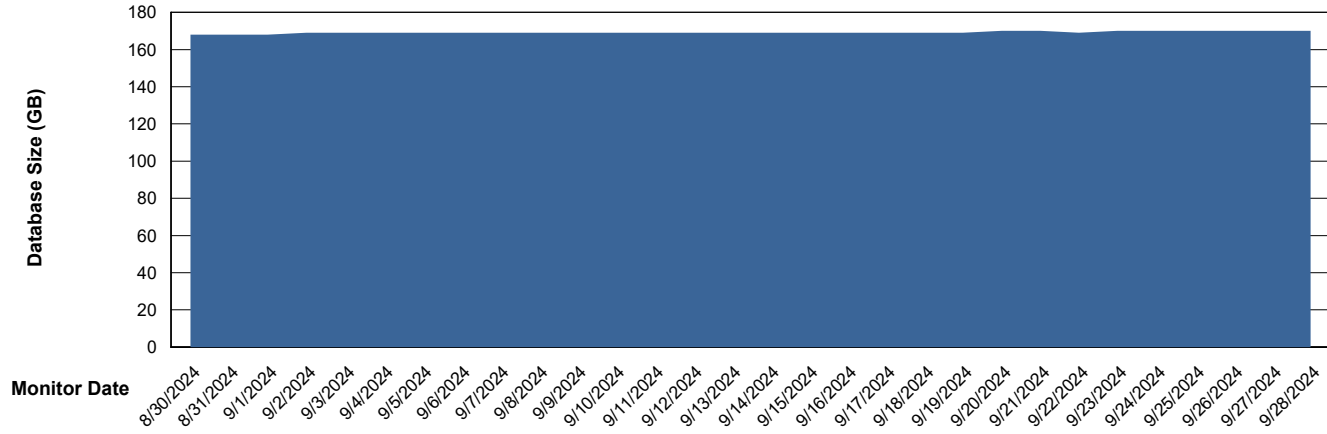

Weekly SLA Customer Report

Customer AUJ_Production
Database ID 185

Database Performance AUJ_BI2_DB

Weekly SLA Customer Report

Customer AUJ_Production
Database ID 185

Database Performance AUJ_DB2_Primary

Weekly SLA Customer Report

Customer AUJ_Production
Database ID 185

DATABASE SIZE AUJ_BI2_DB

Database growth over last month

DATABASE SIZE AUJ_DB2_Primary

Database growth over last month

Weekly SLA Customer Report

Customer AUJ_Production
Database ID 185