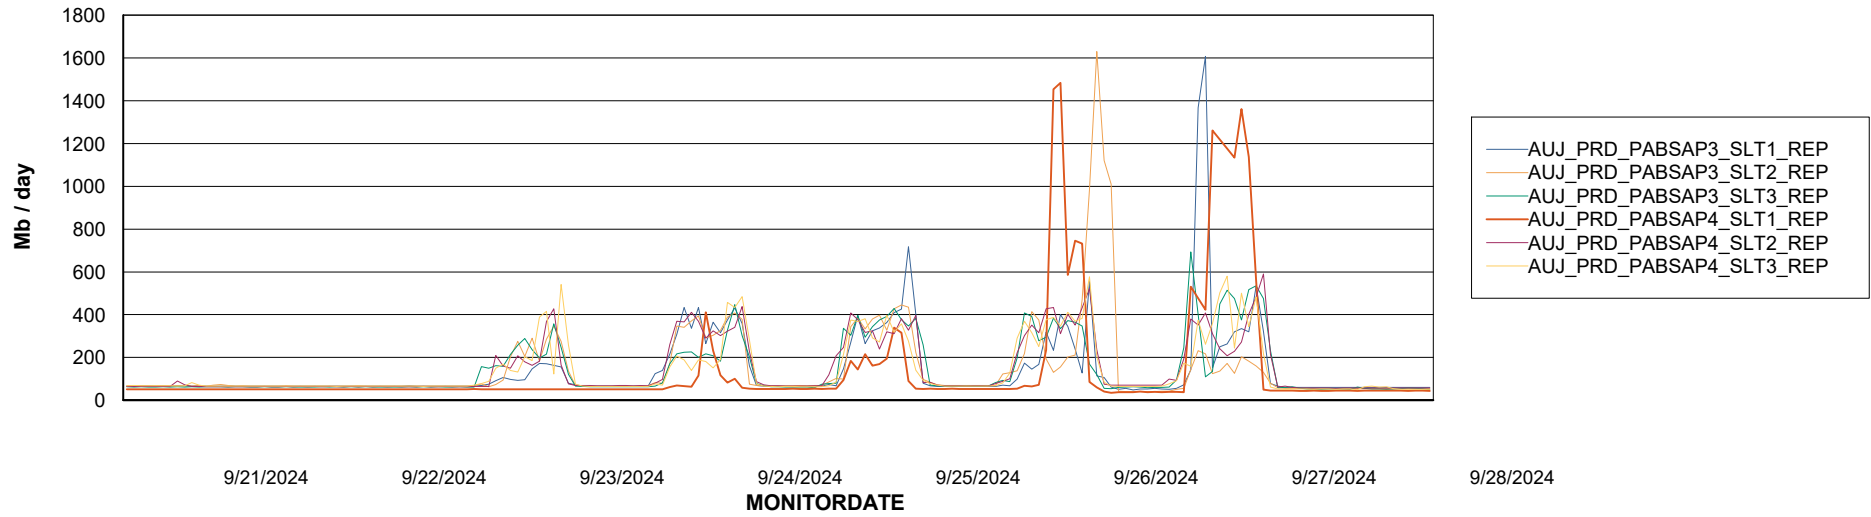

ABSSolute Application ReportServer Services

Avg memory used per ReportServer Service