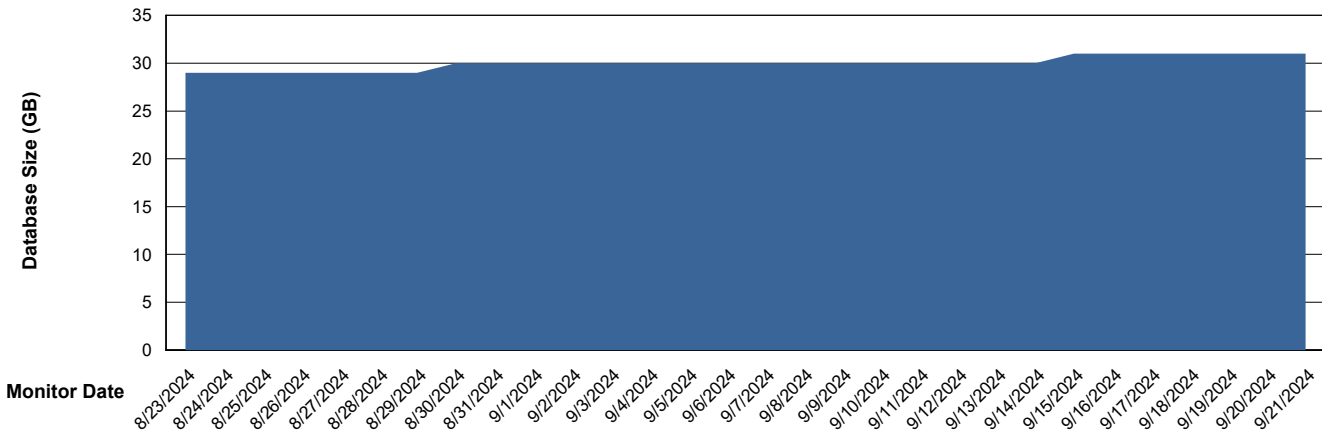

# Weekly SLA Customer Report

Customer XMX Production (24/7)  
Database ID 146

Database Performance XMX\_PROD\_ABSDB02\_SBDB\_HSBABS1

DB Processes Max 0  
DB Processes Max 1,000  
DB Processes Max 4

# Weekly SLA Customer Report

Customer XMX Production (24/7)  
 Database ID 146

DATABASE SIZE XMX\_PROD\_ABSDB01\_PRDB\_ABS1

Database growth over last month

Database Tablespace XMX\_PROD\_ABSDB01\_PRDB\_ABS1