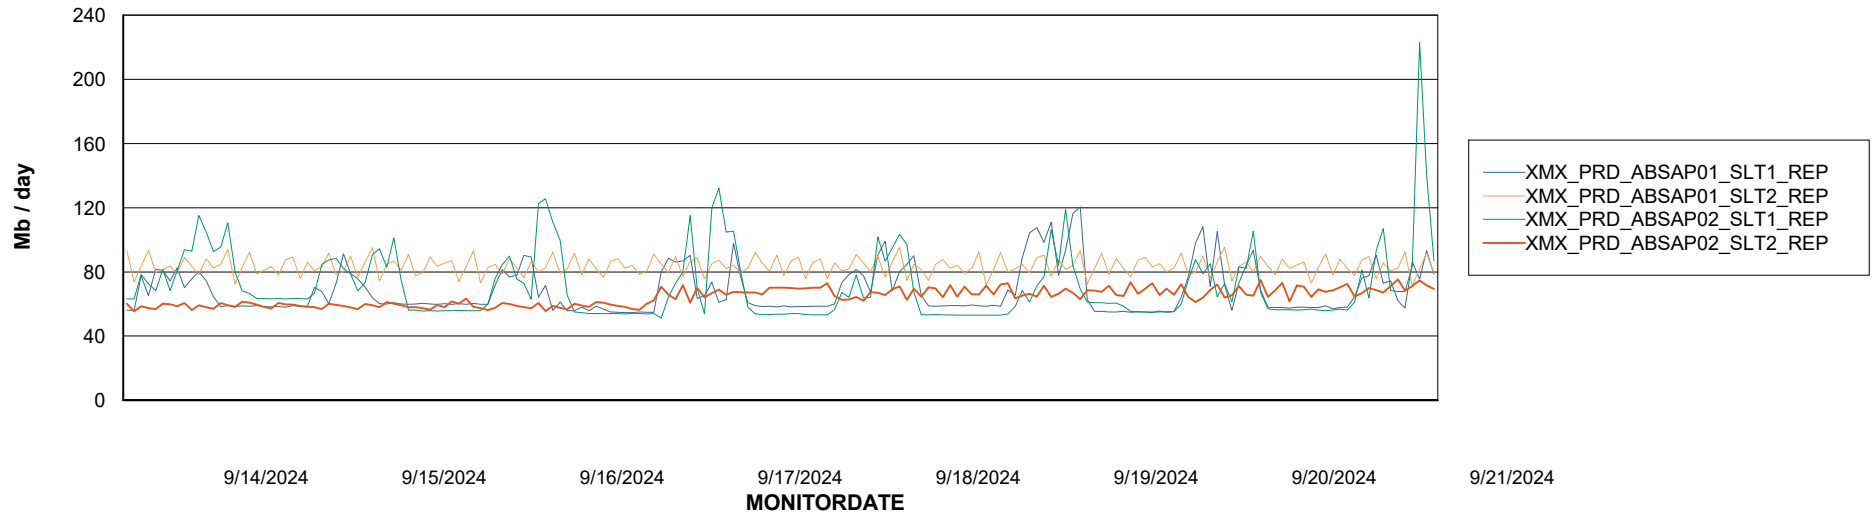

ABSSolute Application ReportServer Services

Avg memory used per ReportServer Service