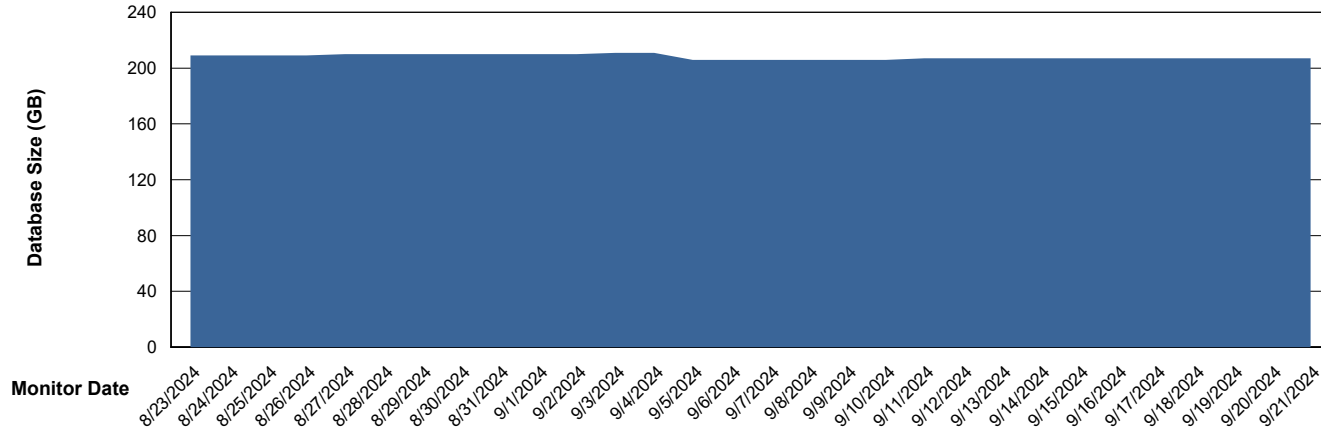

DATABASE SIZE VOS_PRD_ABSBI-2018_ABS1

Database growth over last month