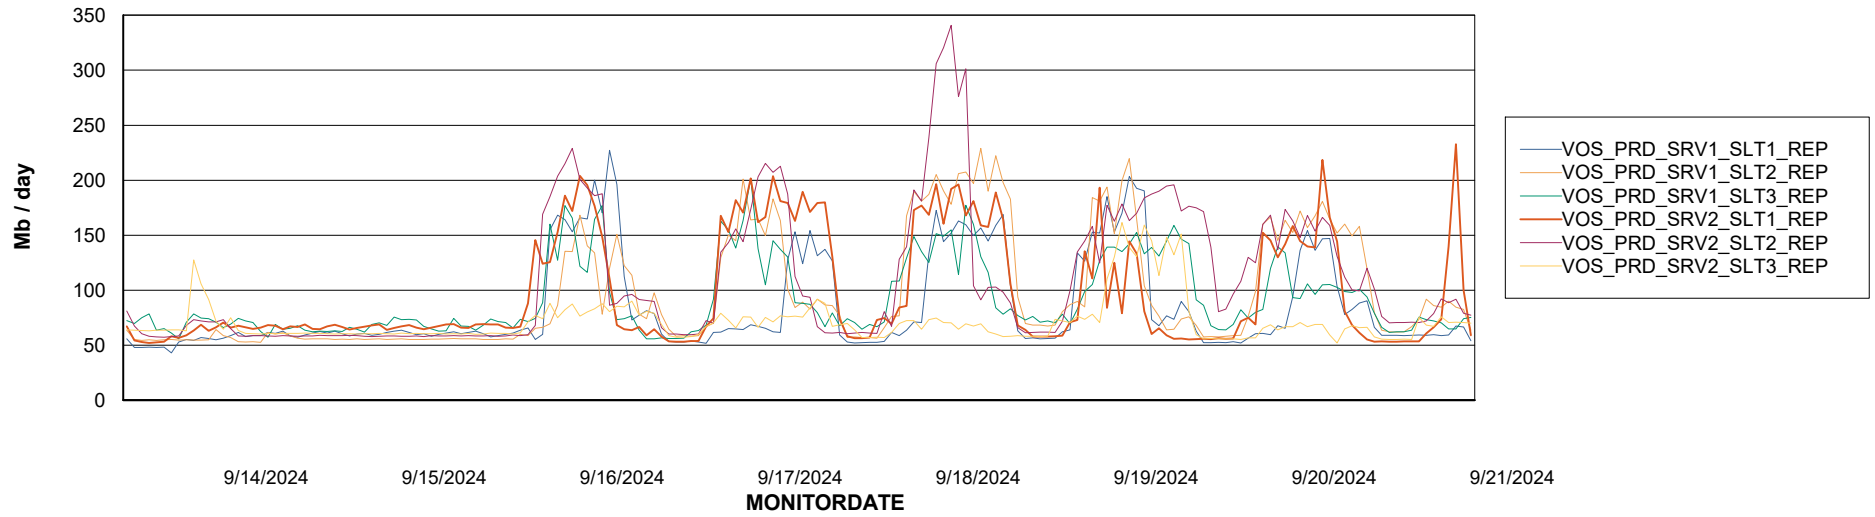

ABSSolute Application ReportServer Services

Avg memory used per ReportServer Service