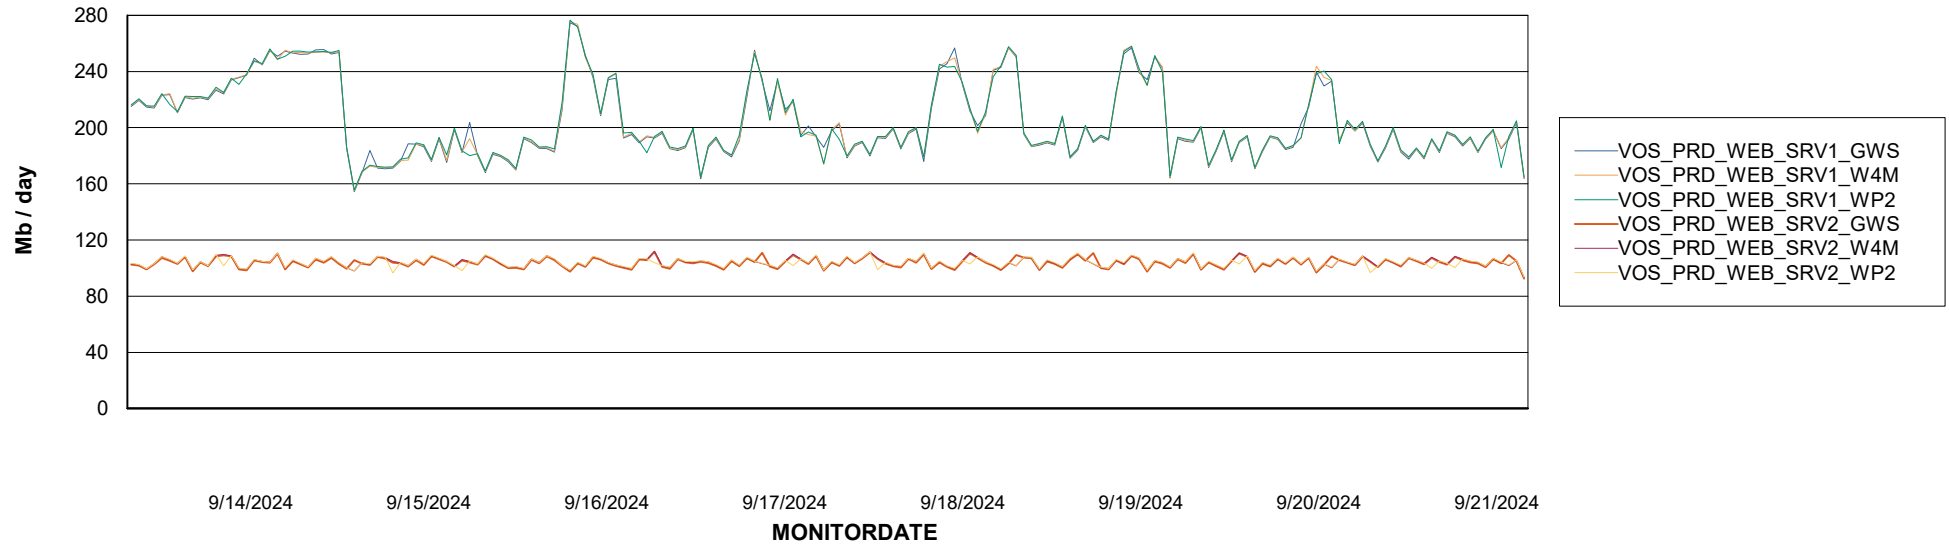

ABSSolute Application ReportServer Services

Avg memory used per ReportServer Service

Weekly SLA Customer Report

Customer VOS_Production
Database ID 143

ABSolute Web Component Services

Avg memory used per ABS Web component