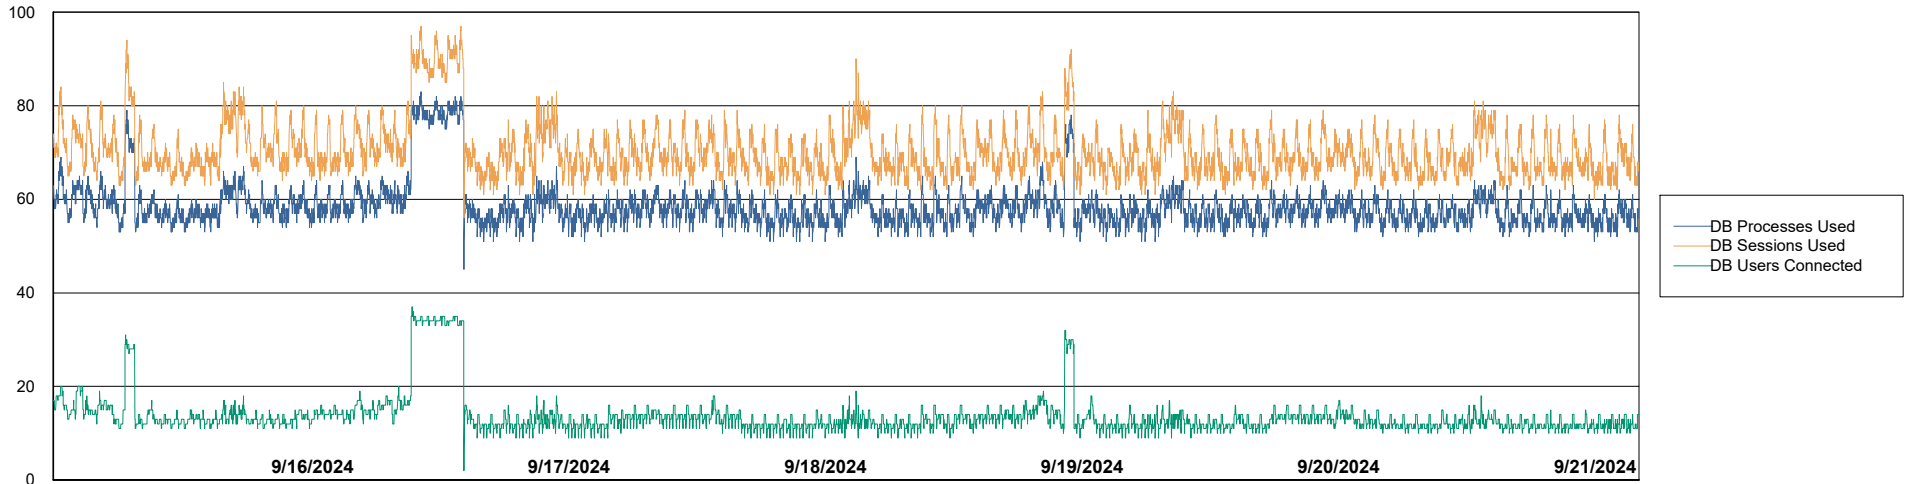

Database Performance VOS_PRD_ABSBI-2018_ABS1