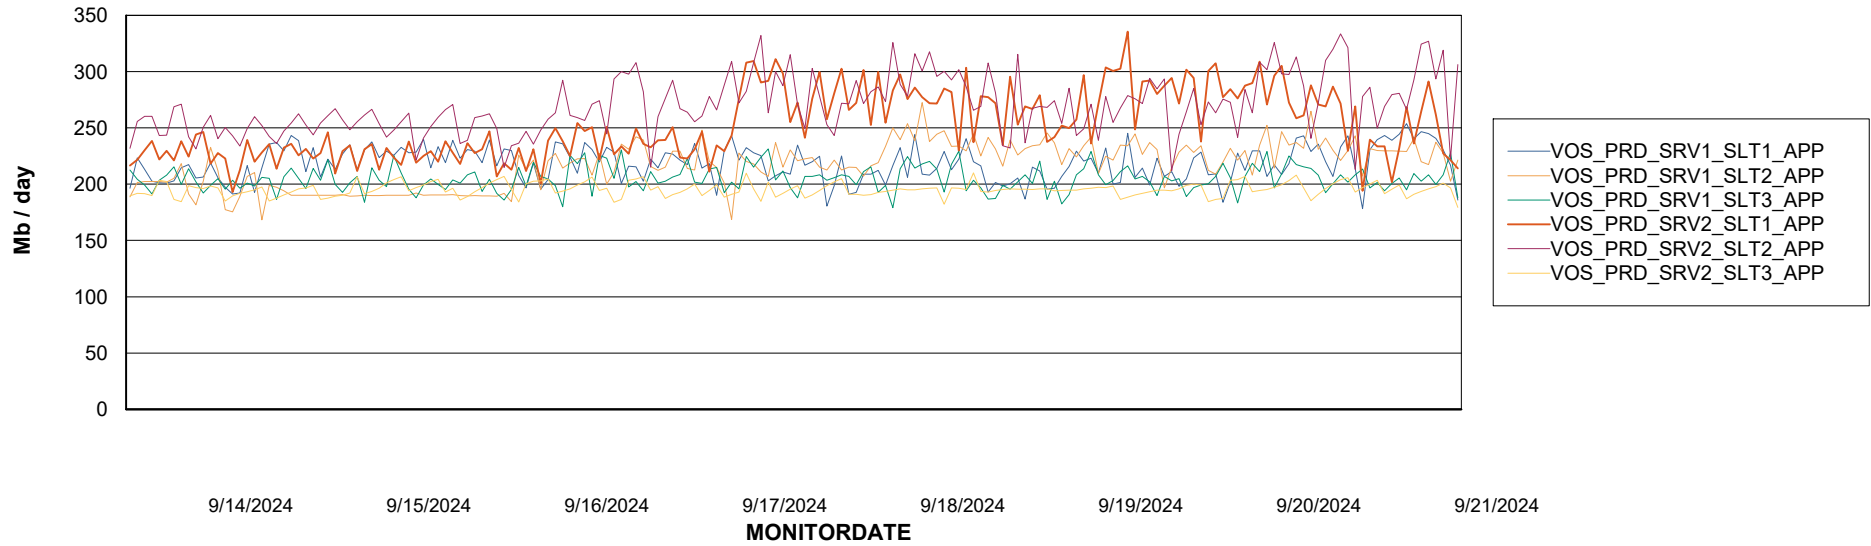

ABSSolute Application Server Services

Avg memory used per ABS Server Service