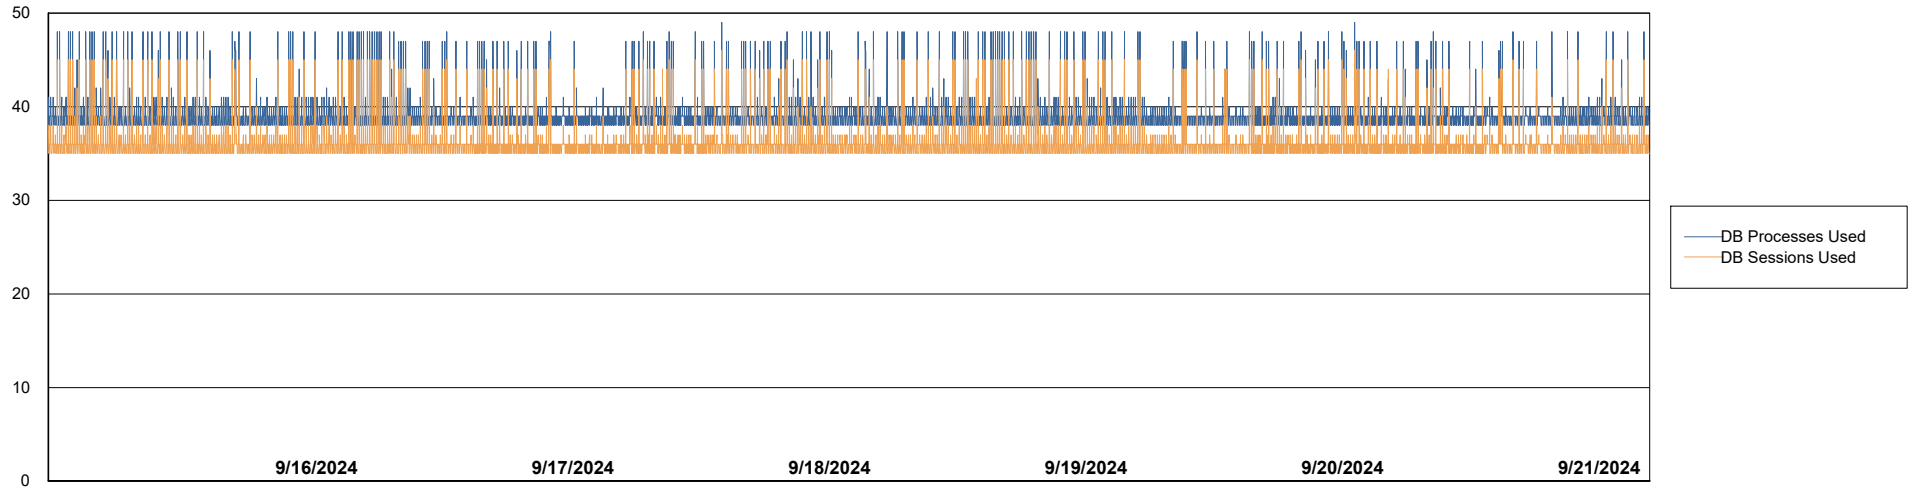

Database Performance VOS_PRD_ABSORA2-2022_HSBABS1

DB Processes Max 1,000