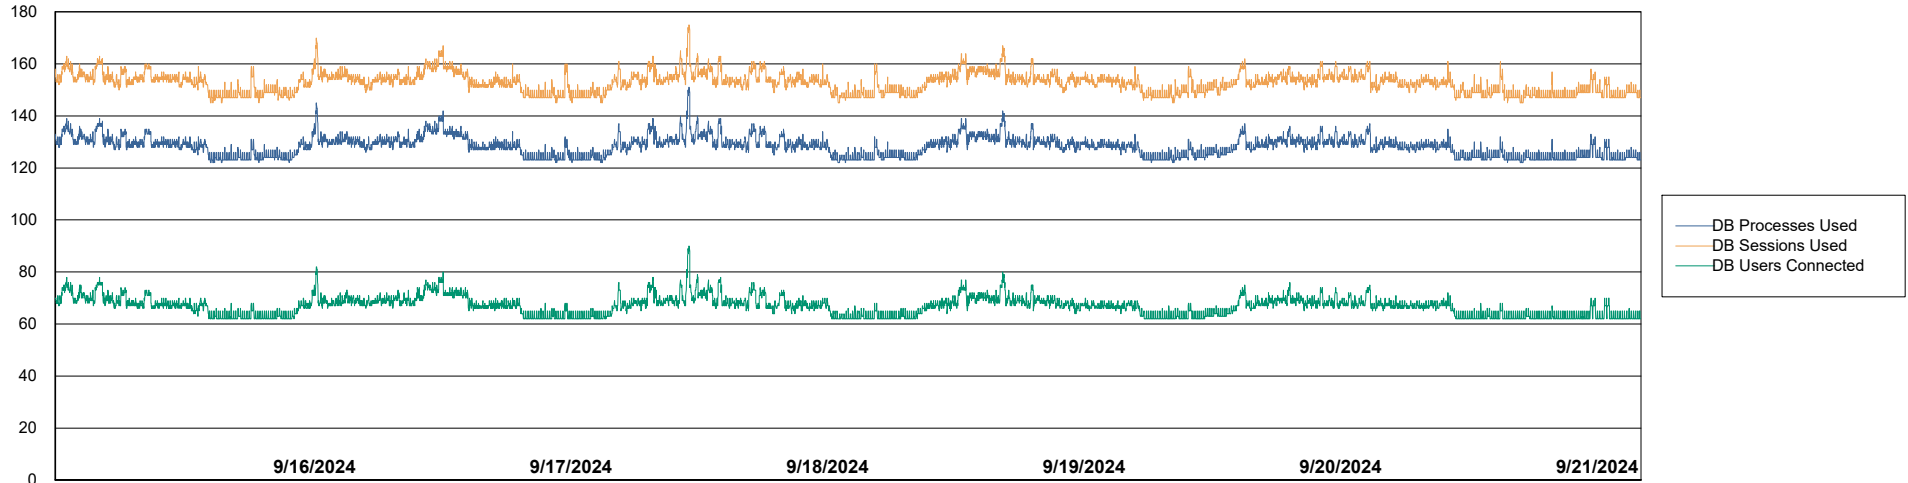

Weekly SLA Customer Report

Customer VOS_Production
Database ID 143

Database Performance VOS_PRD_ABSBI-2018_ABS1

Weekly SLA Customer Report

Customer VOS_Production
Database ID 143

Database Performance VOS_PRD_ABSORA1-2022_ABS1