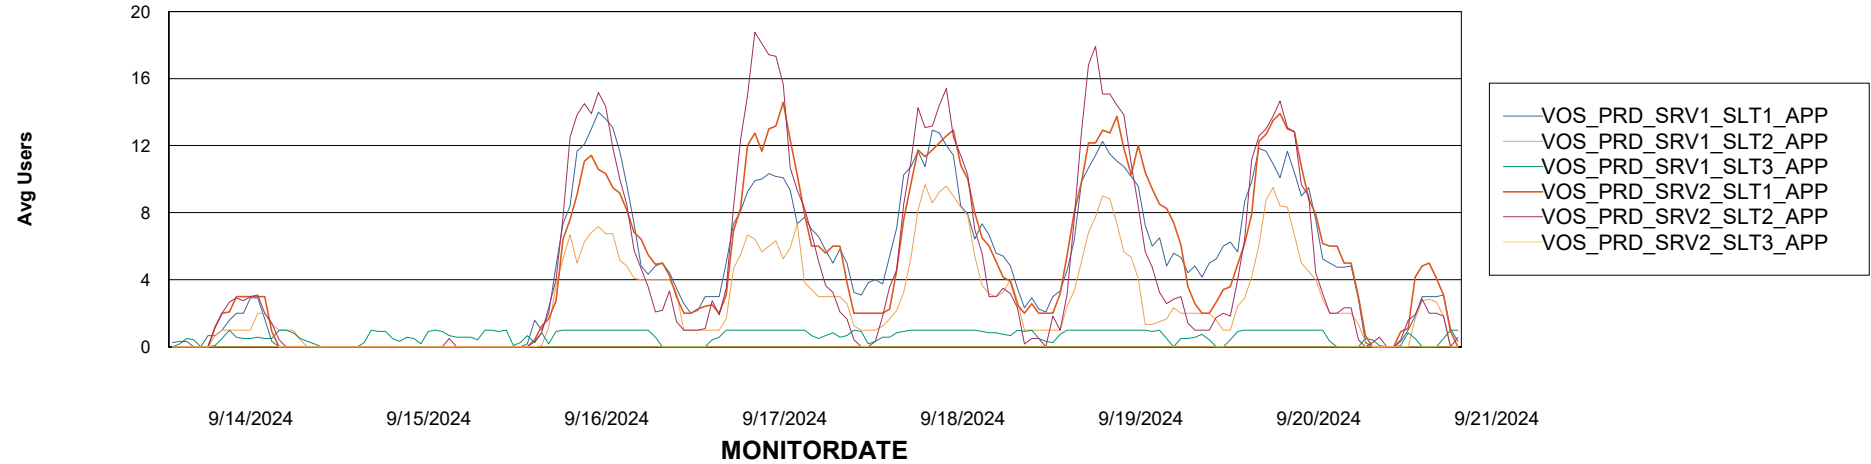

Weekly SLA Customer Report

Customer VOS_Production
Database ID 143

ABSSolute Application Server Services

Avg memory used per ABS Server Service

Avg users per day per ABS server

Weekly SLA Customer Report

Customer VOS_Production
Database ID 143