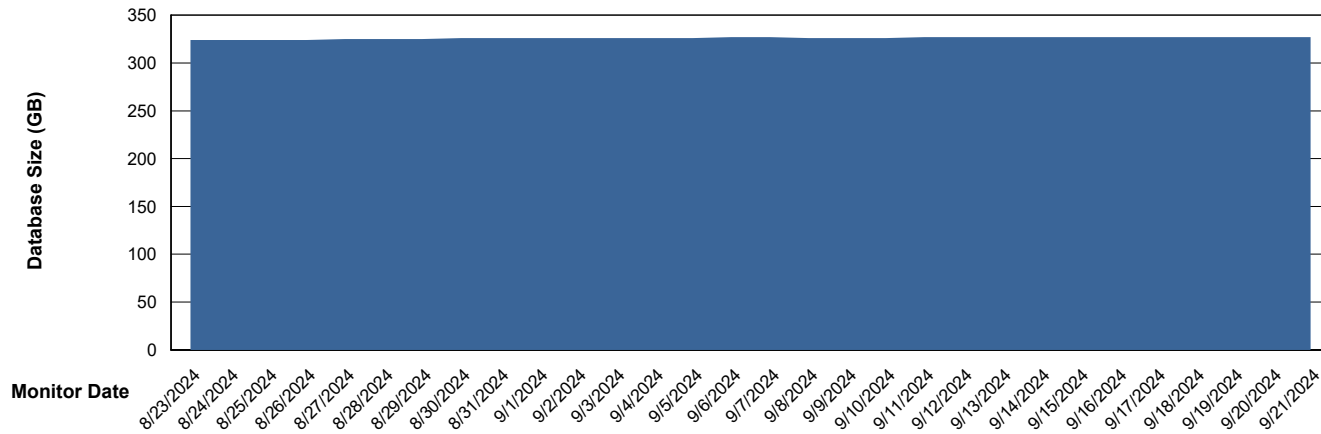

DATABASE SIZE VOS_PRD_ABSORA1-2022_ABS1

Database growth over last month