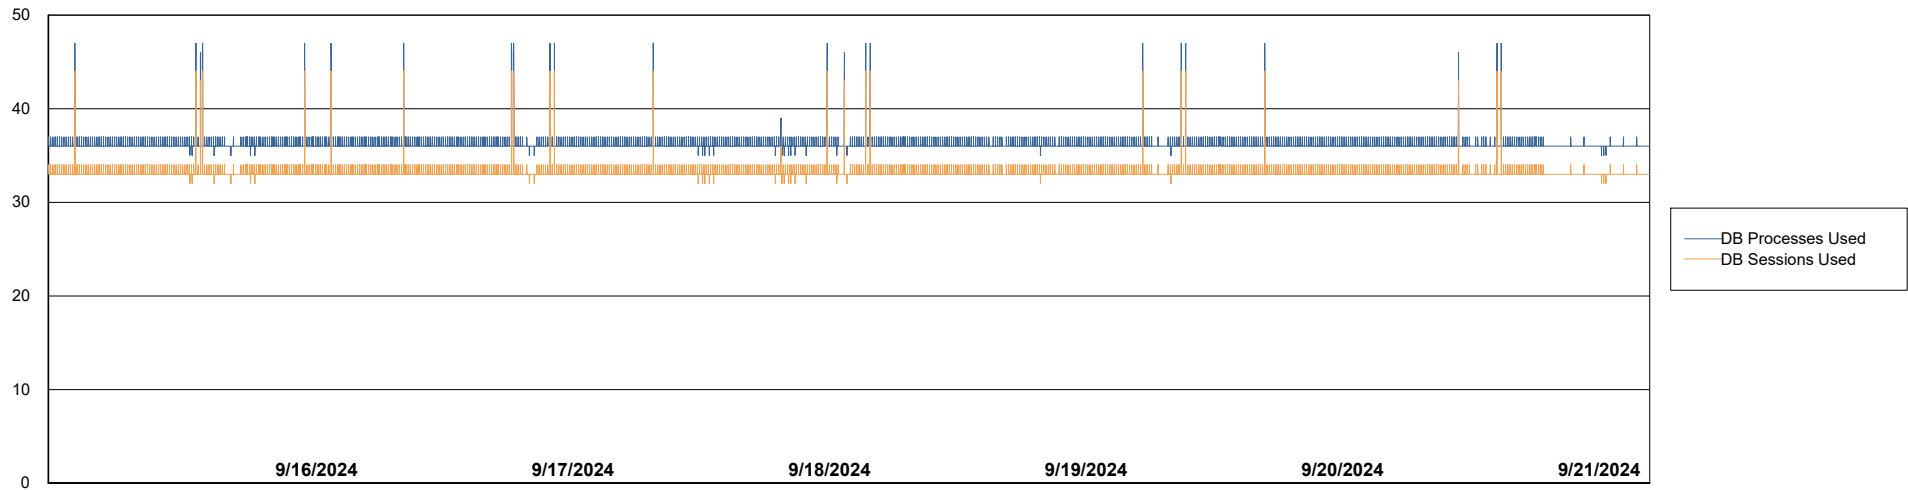

Weekly SLA Customer Report

Customer VEN_Production
Database ID 35

Database Performance VENDB_Production_ABS1

Weekly SLA Customer Report

Customer VEN_Production
Database ID 35

Database Performance VENDB_Standby_ABS1_SB

DB Processes Max 300

Weekly SLA Customer Report

Customer VEN_Production
 Database ID 35

DATABASE SIZE VENDB_Production_ABS1

Database growth over last month

Database Tablespace VENDB_Production_ABS1

Date	Tablespace Name	Filesize (Gb)	Usedsize (Gb)	Percentage free
9/21/2024	ABSDATA	240	198	17
	INDX	223	186	16
9/20/2024	ABSDATA	240	198	17
	INDX	223	186	16
9/19/2024	ABSDATA	240	198	17
	INDX	223	186	17
9/18/2024	ABSDATA	240	198	17
	INDX	223	186	17
9/17/2024	ABSDATA	240	198	17
	INDX	223	186	17
9/16/2024	ABSDATA	240	198	18
	INDX	223	186	17
9/15/2024	ABSDATA	240	198	18
	INDX	223	186	17