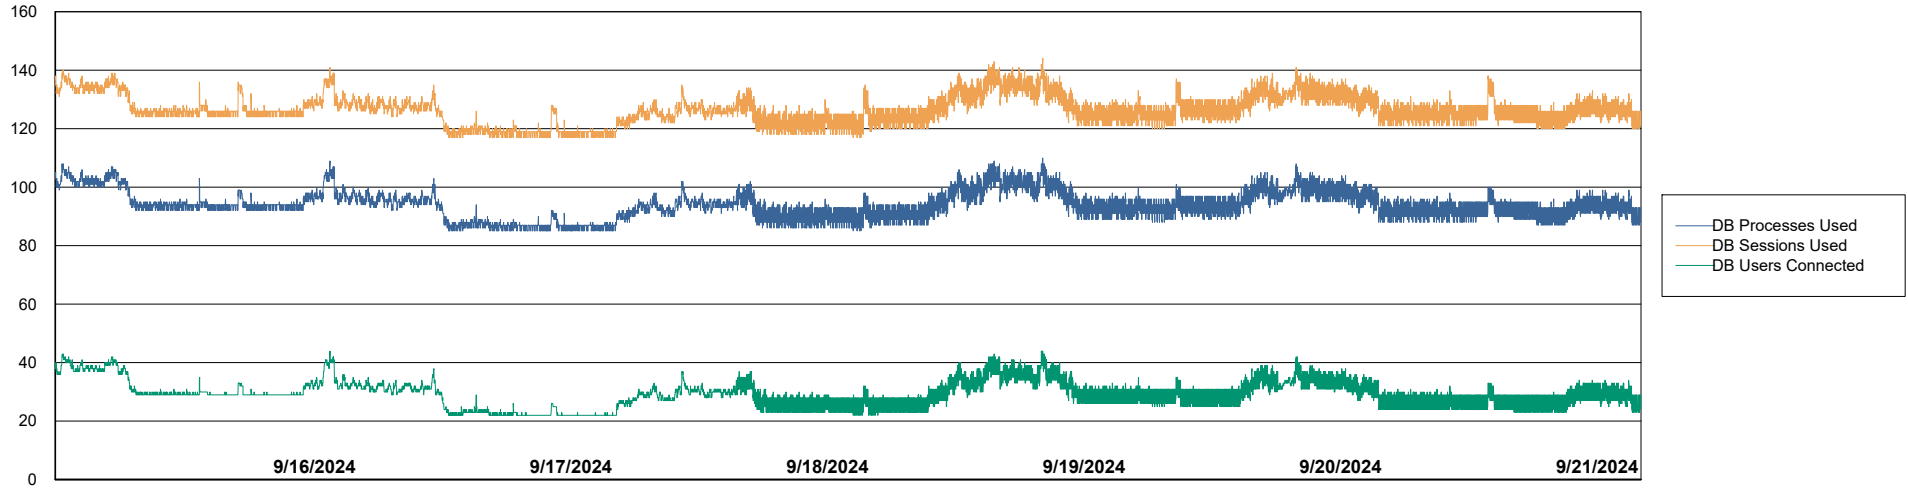

Harddisk Usage VEN_PRD_VENABS07_SB-DB

	Free disk space on C: (%)	Total disk space on C: (Gb)	Used disk space on C: (Gb)	Free disk space on D: (%)	Total disk space on D: (Gb)	Used disk space on D: (Gb)	Free disk space on E: (%)	Total disk space on E: (Gb)	Used disk space on E: (Gb)
9/21/2024	38	102	63	23	1,100	852	93	400	29
9/20/2024	38	102	63	23	1,100	852	92	400	31
9/19/2024	39	102	62	23	1,100	852	92	400	34
9/18/2024	40	102	62	23	1,100	852	92	400	31
9/17/2024	38	102	63	23	1,100	852	90	400	41
9/16/2024	38	102	63	23	1,100	852	89	400	44
9/15/2024	38	102	63	23	1,100	852	90	400	41

Weekly SLA Customer Report

Customer VEN_Production
Database ID 35

Database Performance VENDB_Production_ABS1

Weekly SLA Customer Report

Customer VEN_Production
Database ID 35

Database Performance VENDB_Standby_ABS1_SB