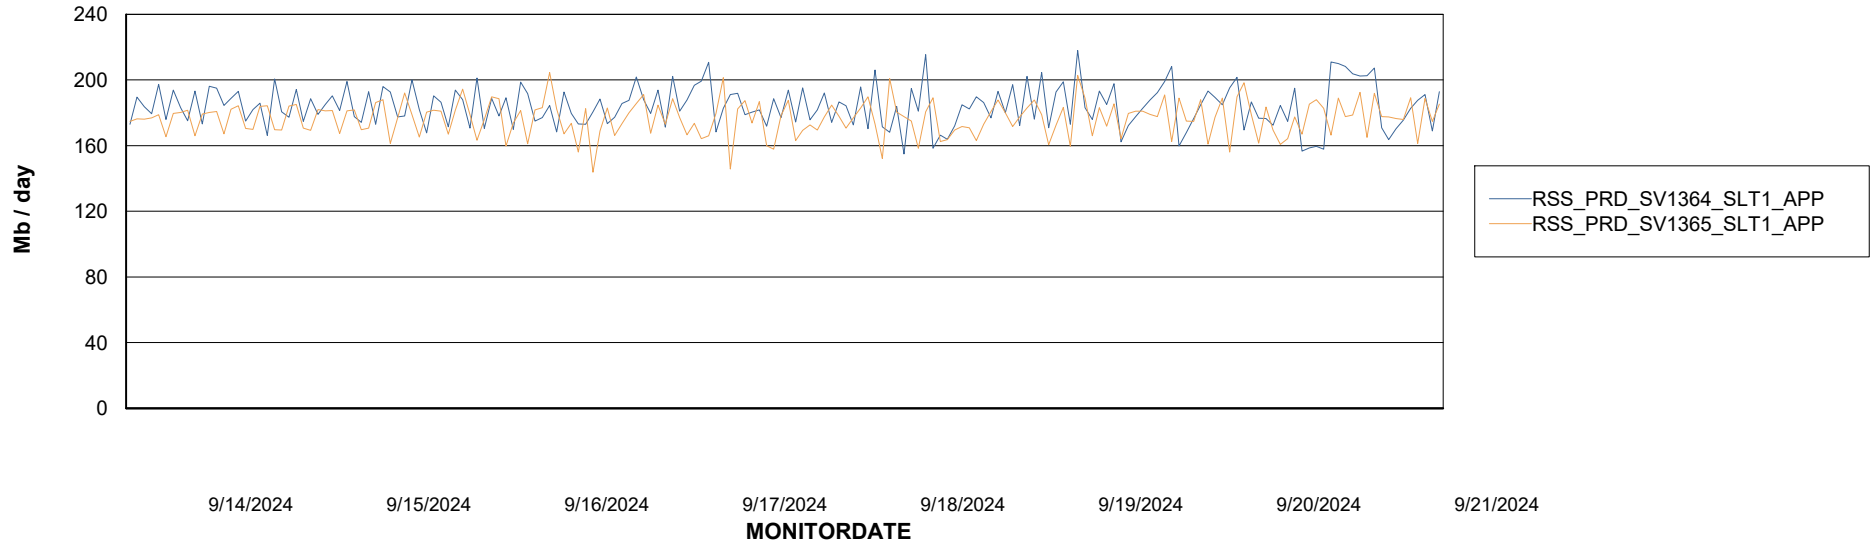

ABSSolute Application Server Services

Avg memory used per ABS Server Service