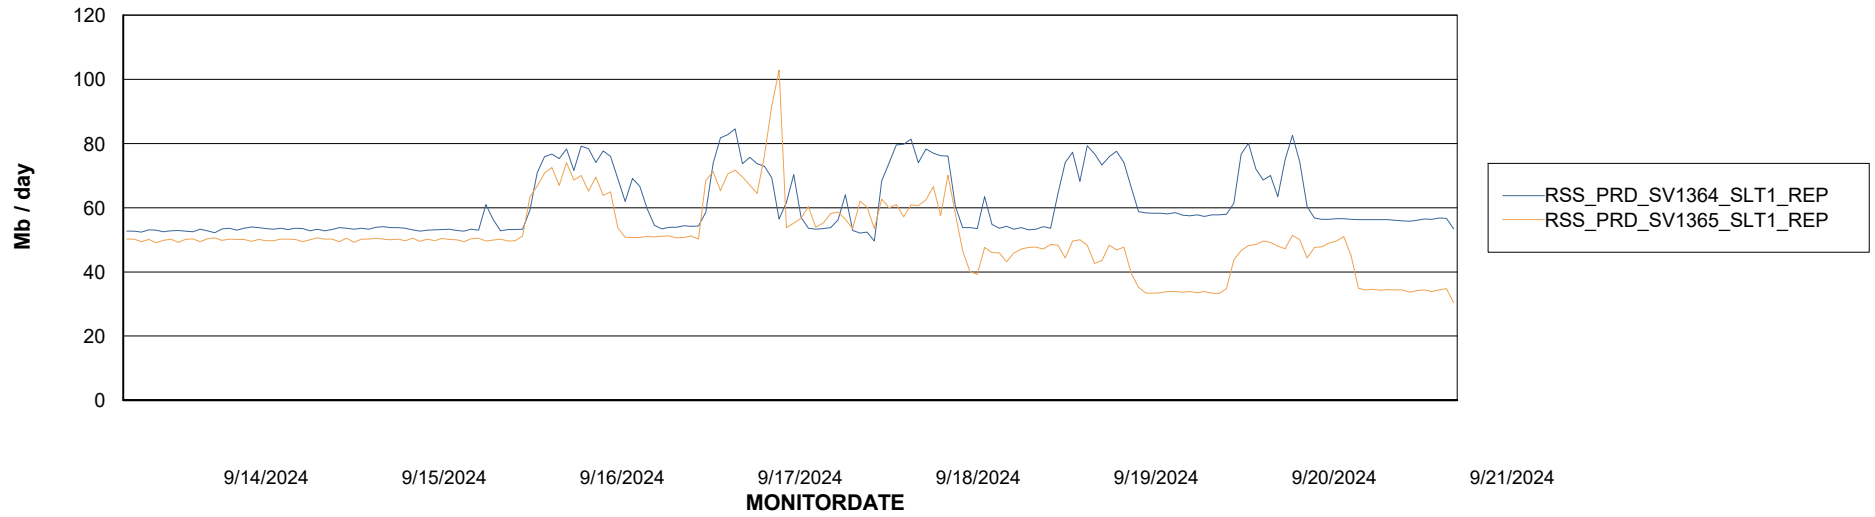

Avg memory used per ABS Server Service

Avg users per day per ABS server

Weekly SLA Customer Report

Customer RSS Production
Database ID 52

ABSSolute Application ReportServer Services

Avg memory used per ReportServer Service