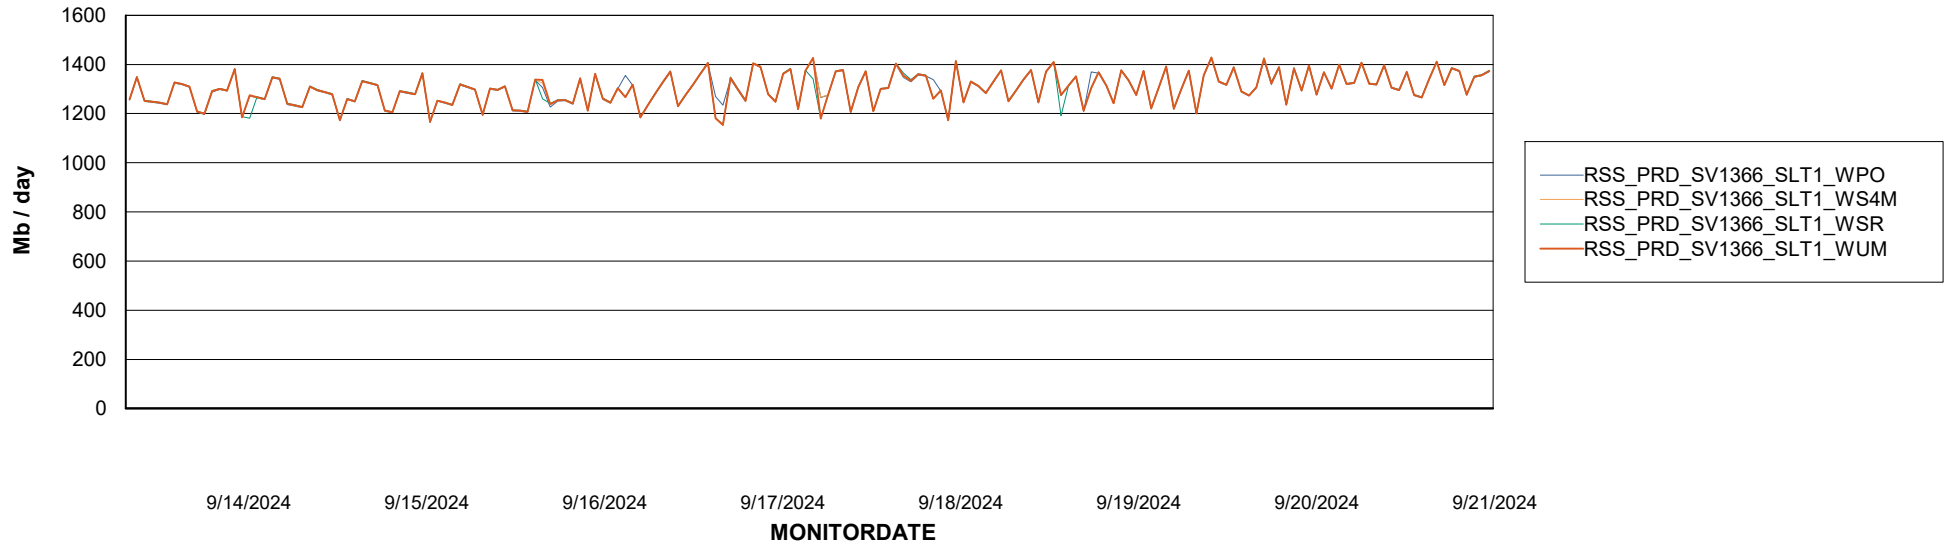

ABSSolute Web Component Services

Avg memory used per ABS Web component