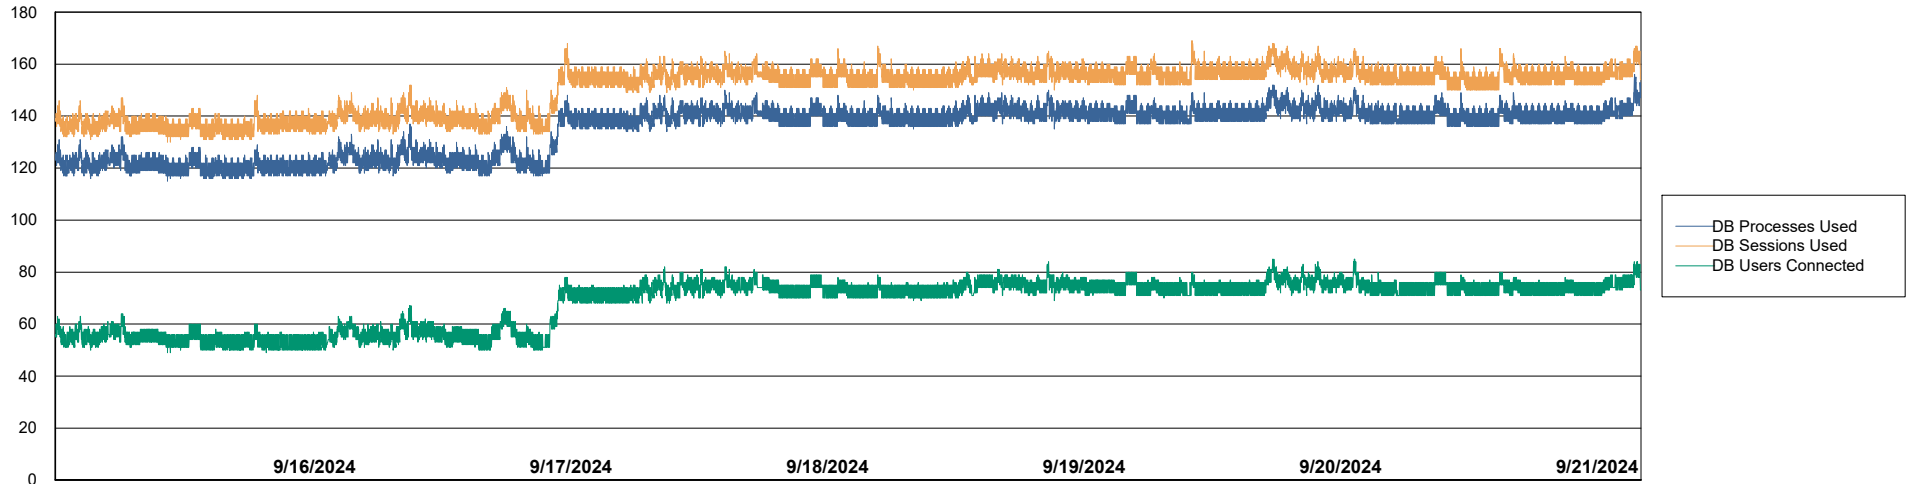

Database Performance PHS_PRD_GCAB992B_ABS1