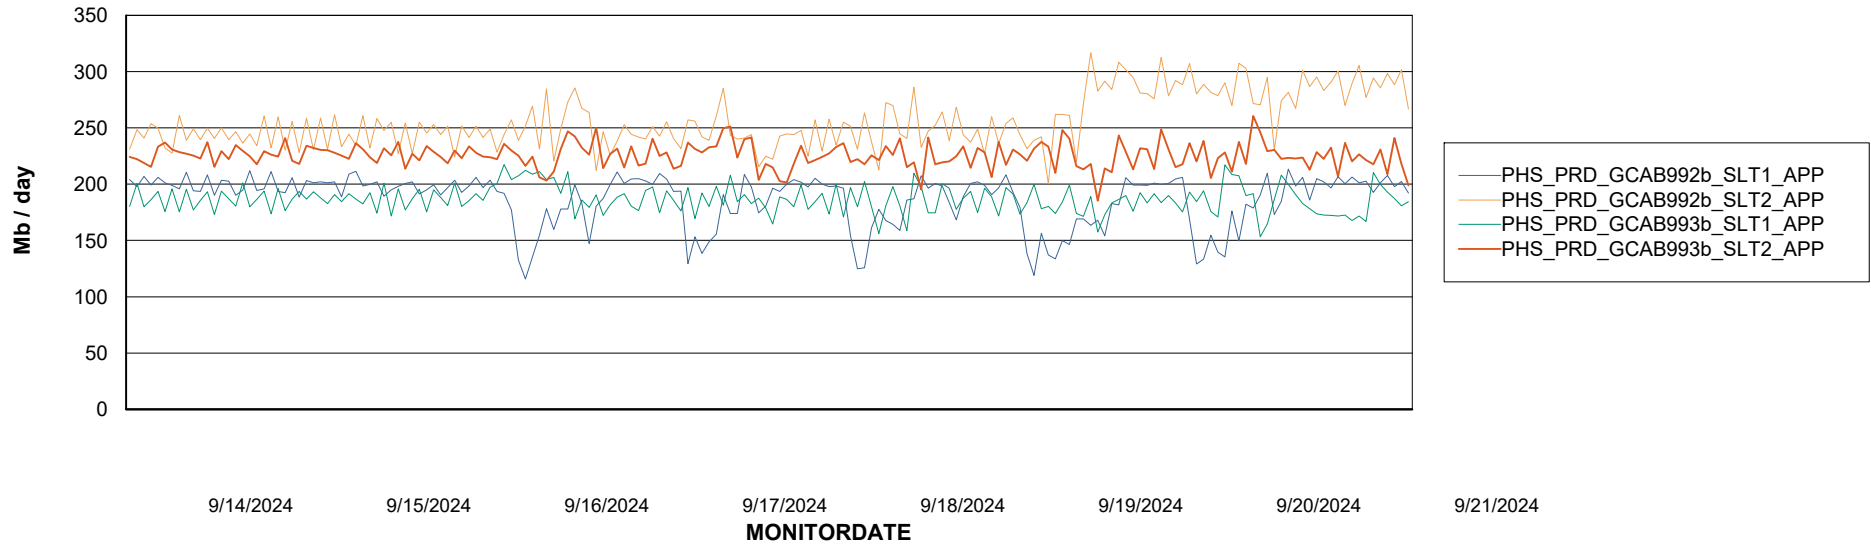

ABSSolute Application Server Services

Avg memory used per ABS Server Service