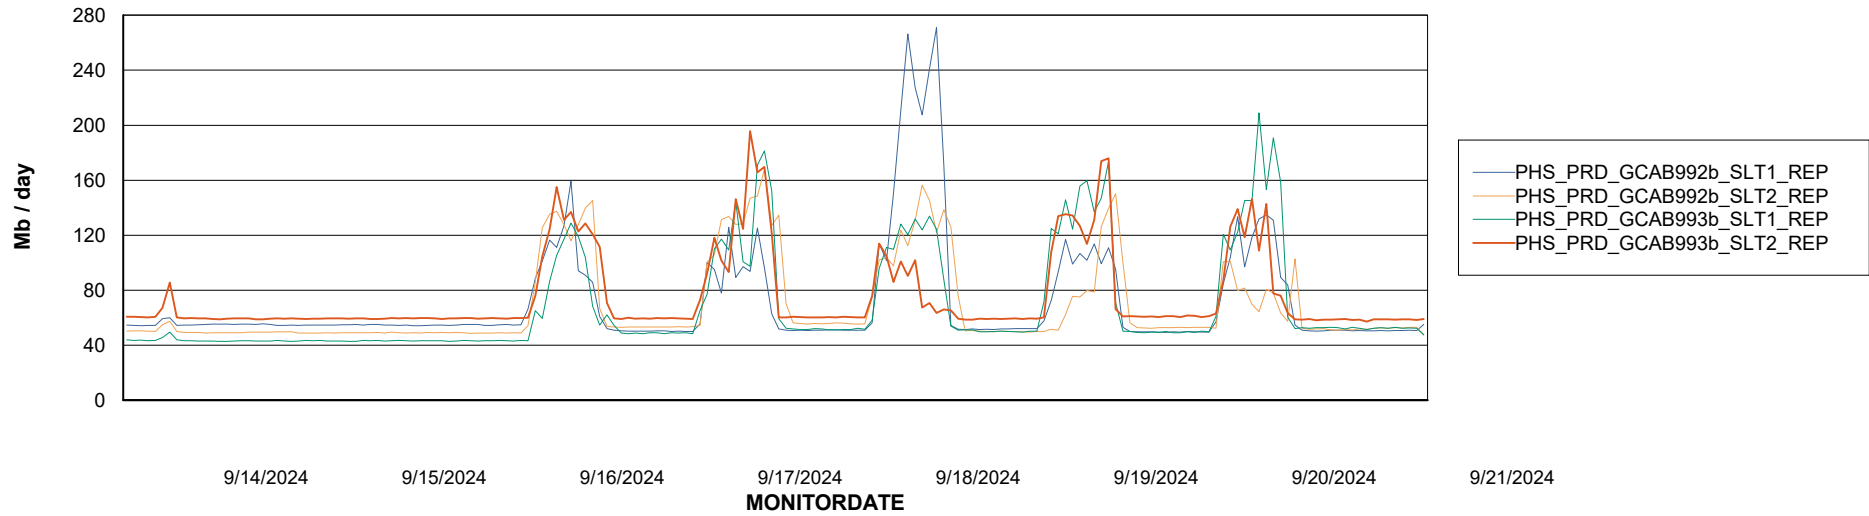

ABSSolute Application ReportServer Services

Avg memory used per ReportServer Service