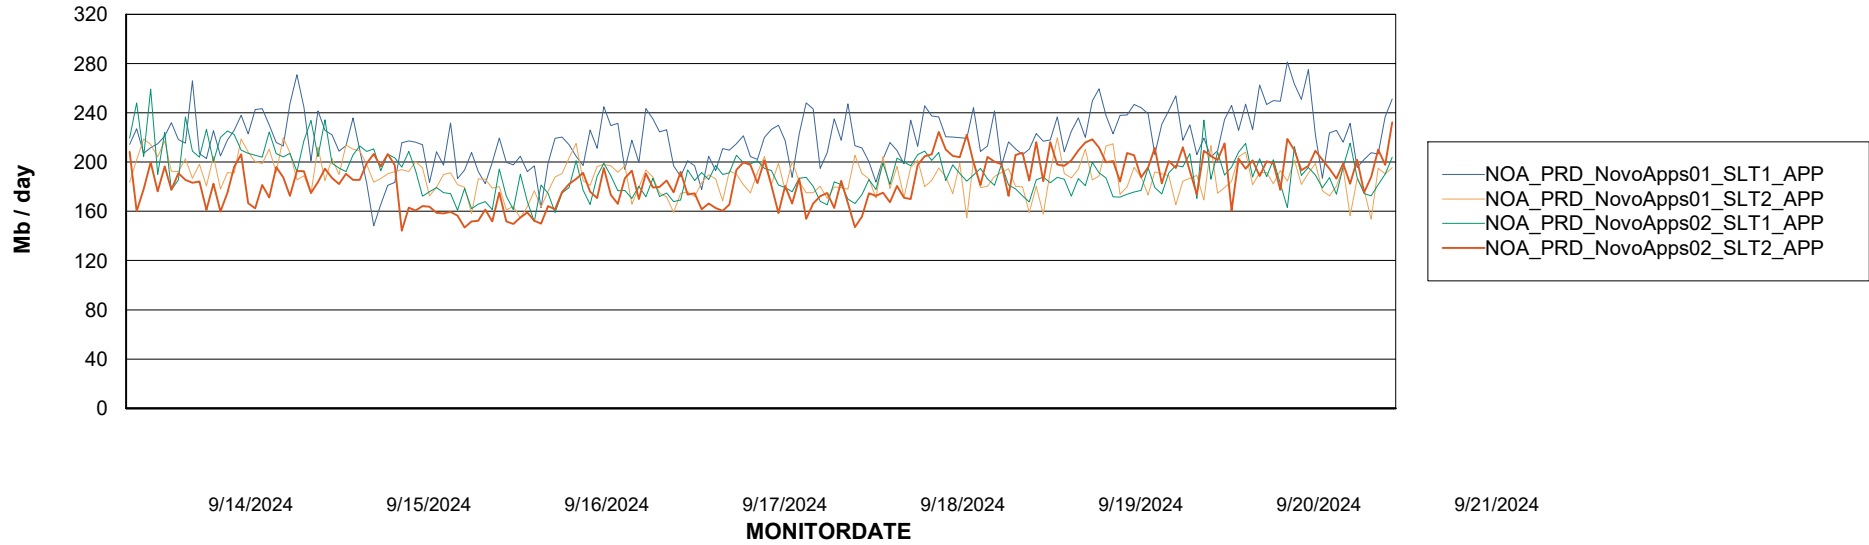

ABSSolute Application Server Services

Avg memory used per ABS Server Service