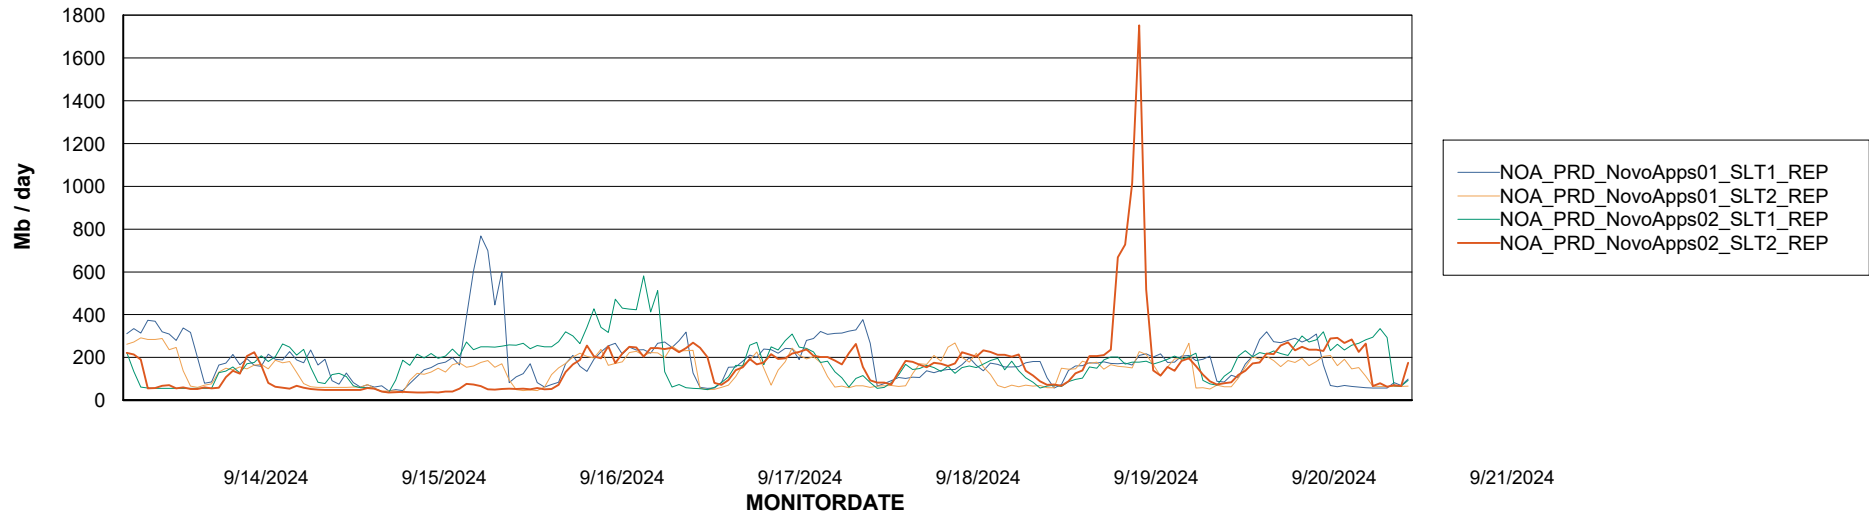

ABSSolute Application ReportServer Services

Avg memory used per ReportServer Service