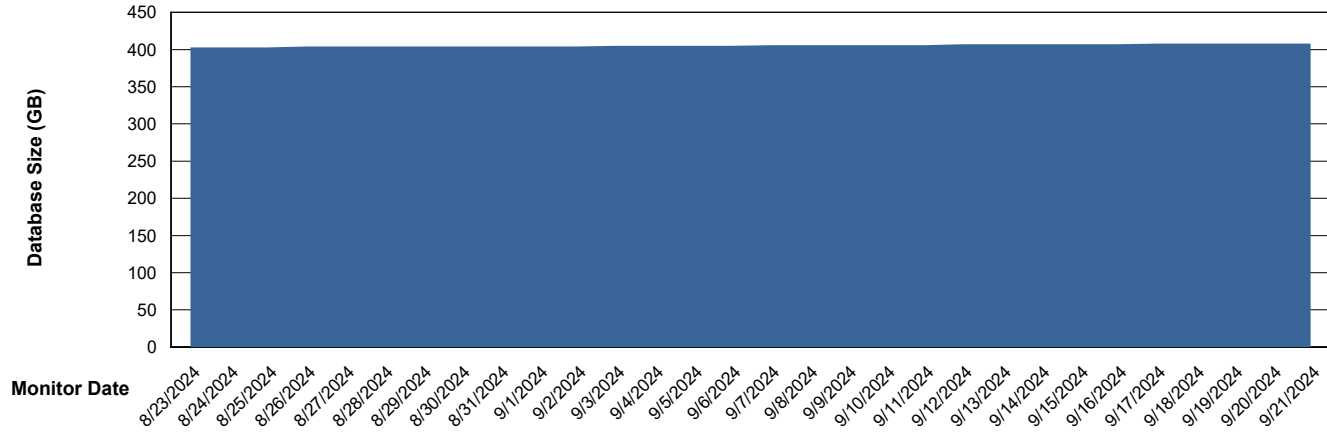

DATABASE SIZE NOA_PRD_NovoABS01_ABS1

Database growth over last month