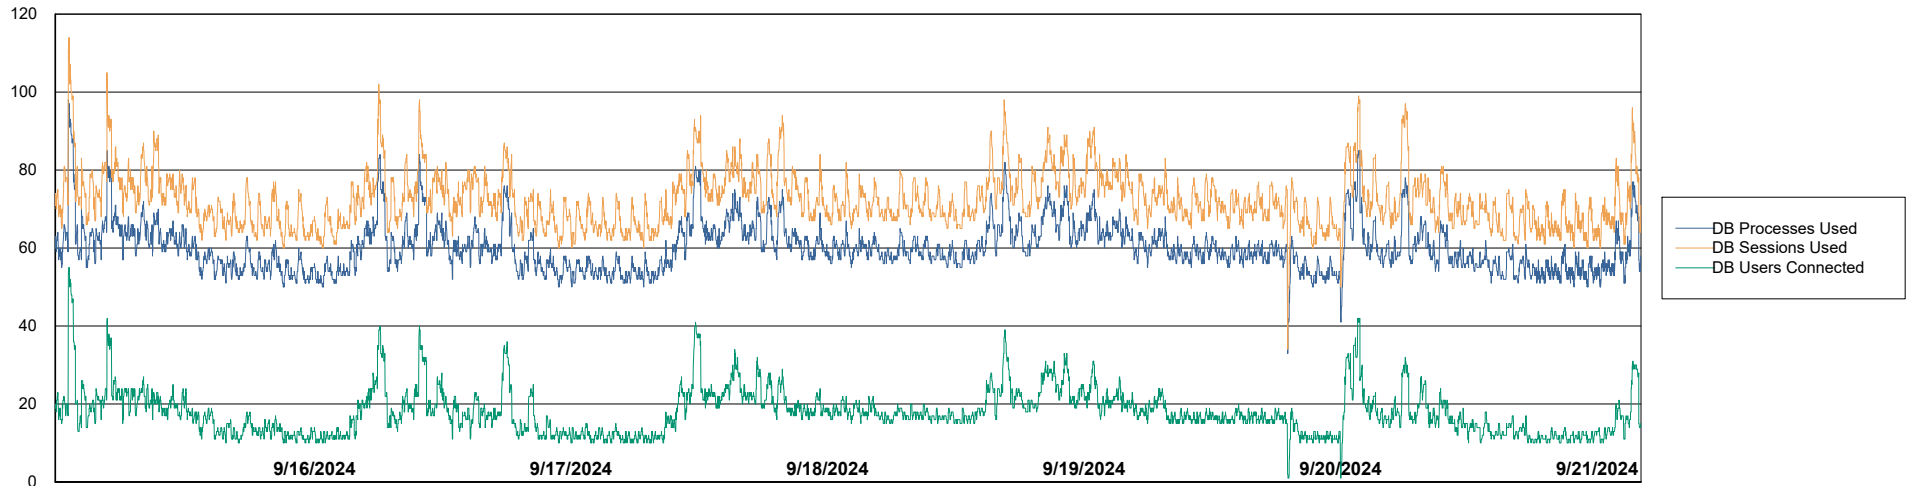

DB Processes Max 300

Weekly SLA Customer Report

Customer NOA_Production (24/7)
Database ID 116

Database Performance NOA_PRD_NOVOBI_ABS1

Weekly SLA Customer Report

Customer NOA_Production (24/7)
Database ID 116