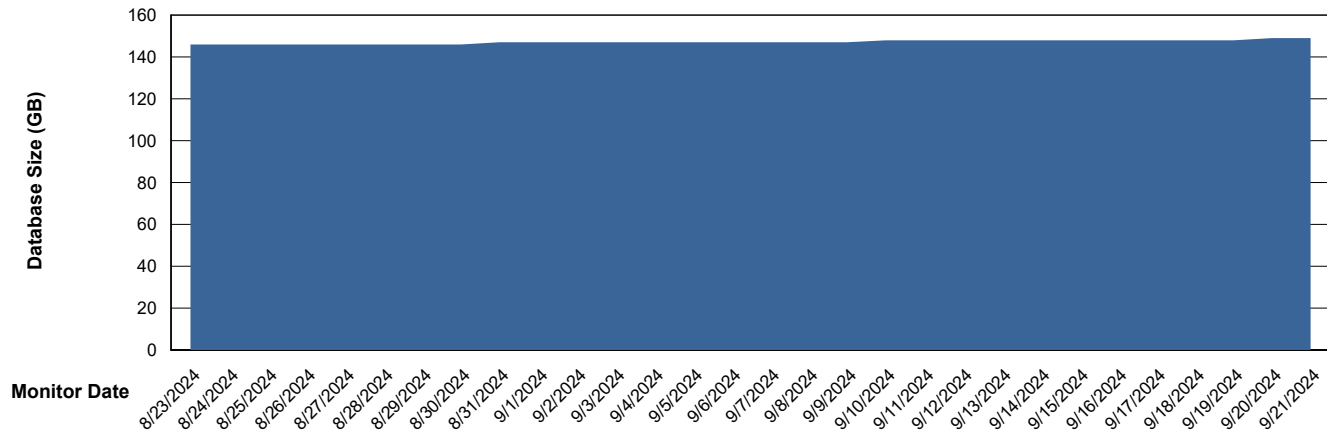

DATABASE SIZE NOA_PRD_NOVOBI_ABS1

Database growth over last month