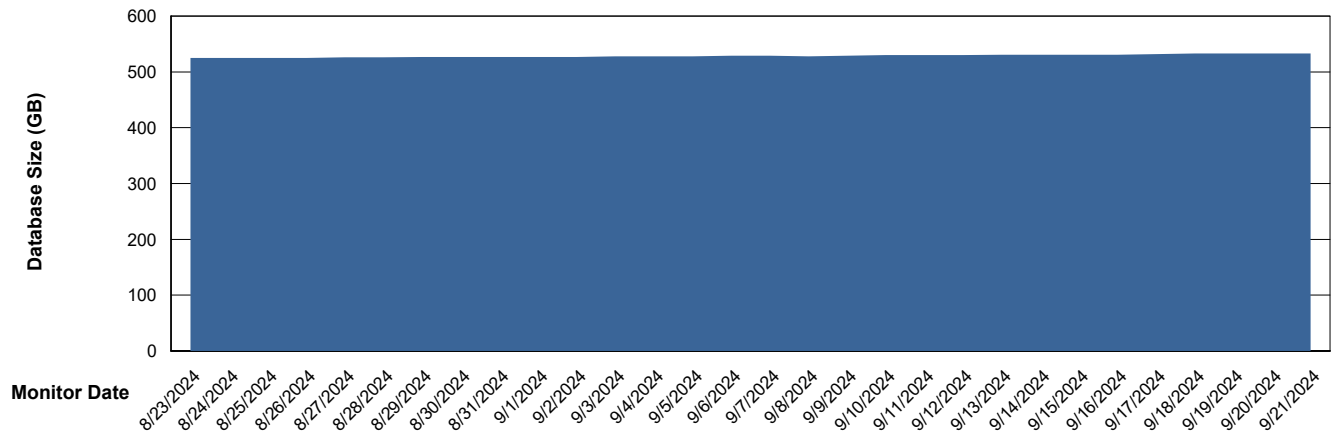

DATABASE SIZE NIX_PRD_ABSDB01_ABS1

Database growth over last month