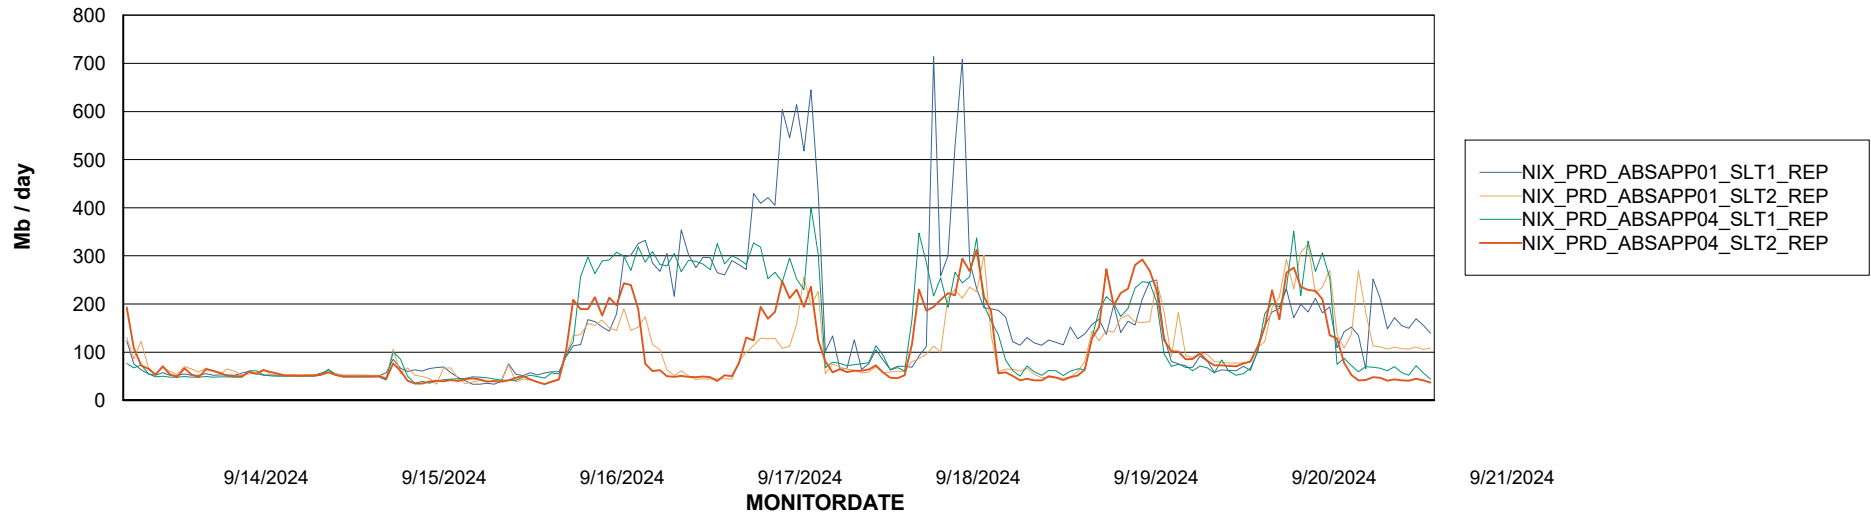

Avg memory used per ABS Server Service

Avg users per day per ABS server

Weekly SLA Customer Report

Customer NIX_Production
Database ID 51

ABSSolute Application ReportServer Services

Avg memory used per ReportServer Service