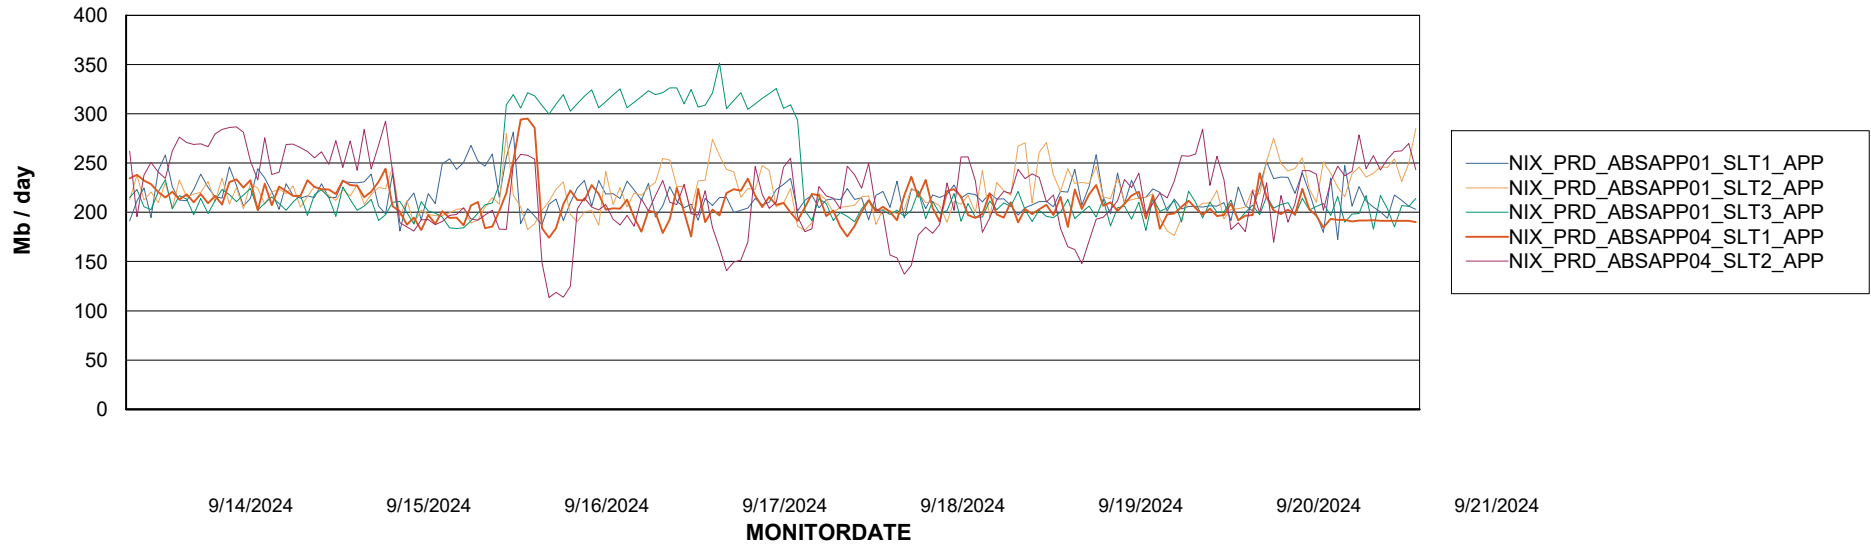

ABSSolute Application Server Services

Avg memory used per ABS Server Service