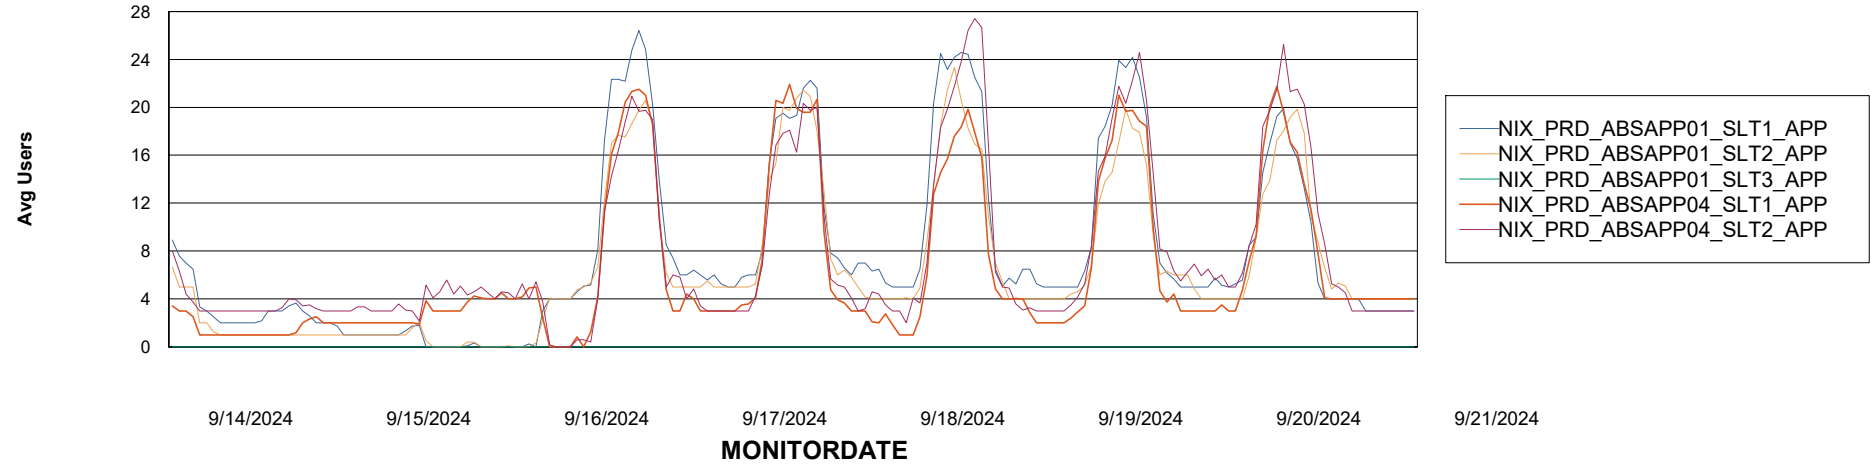

Avg users per day per ABS server