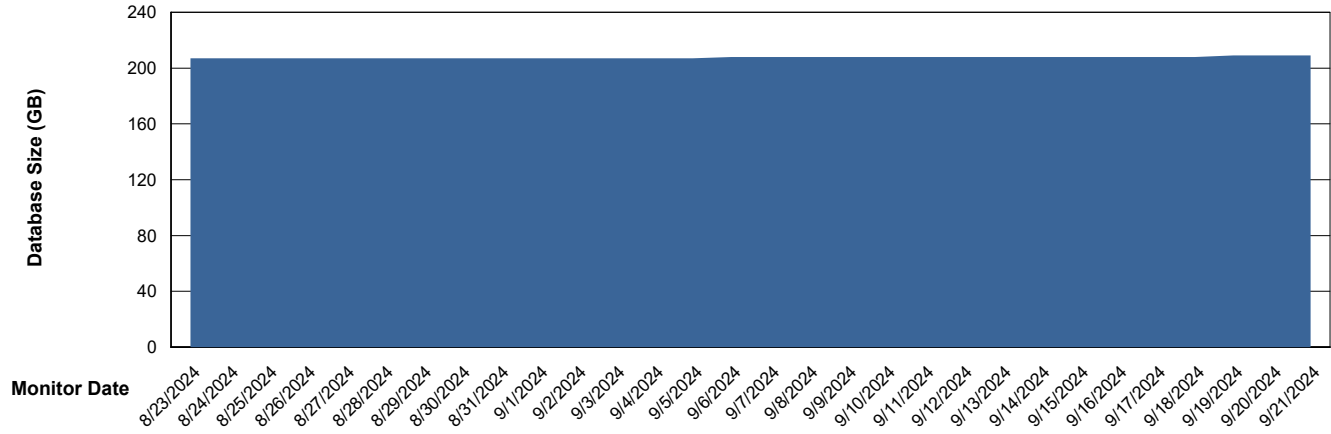

DATABASE SIZE NIX_PRD_ABSBI_ABS1

Database growth over last month