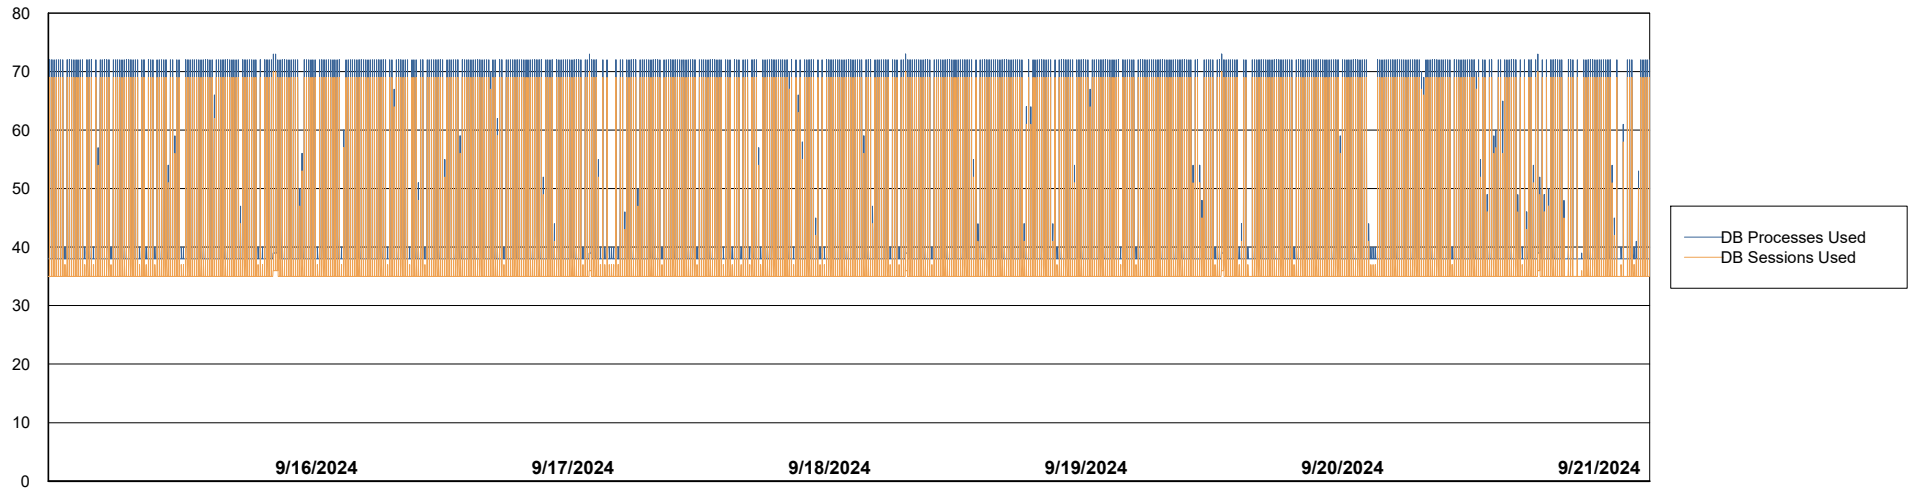

Database Performance NIX_PRD_ABSDB02_HSBABS1

DB Processes Max 300