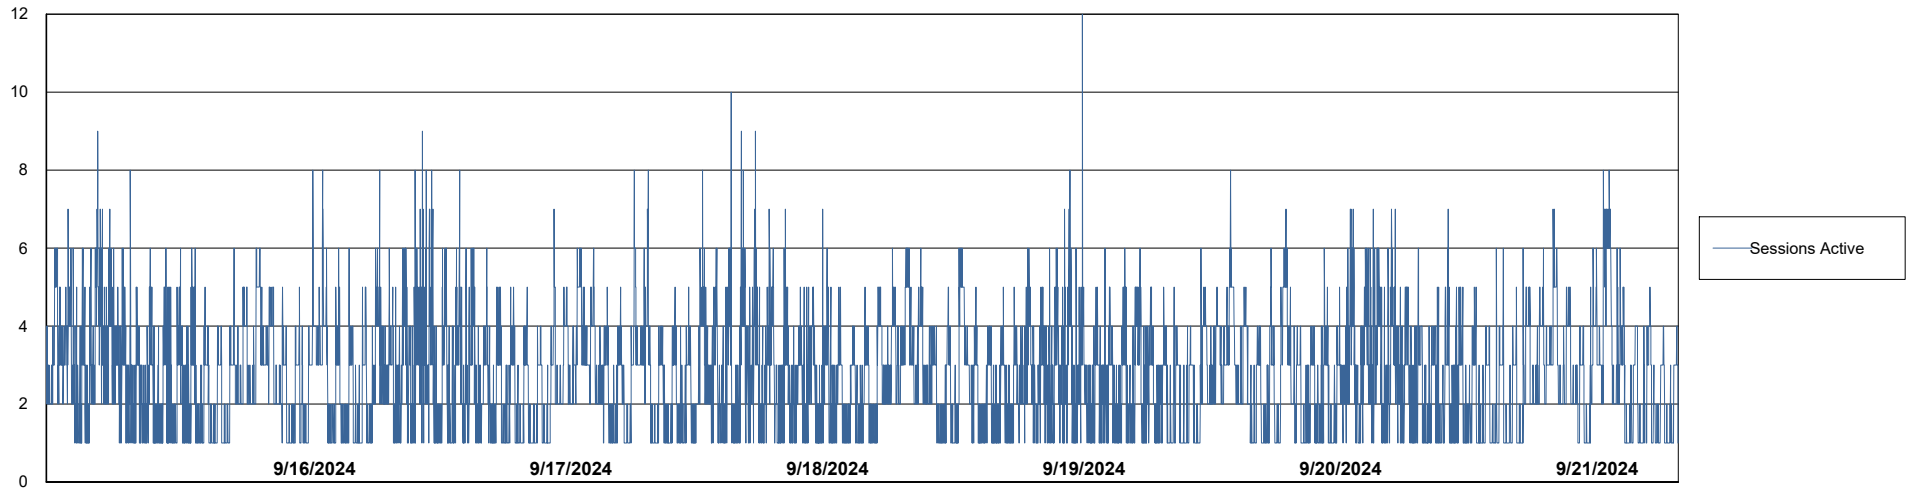

Weekly SLA Customer Report

Customer NIX_Production
Database ID 51

Database Performance NIX_PRD_ABSBI_ABS1

Weekly SLA Customer Report

Customer NIX_Production
Database ID 51

Database Performance NIX_PRD_ABSD01_ABS1