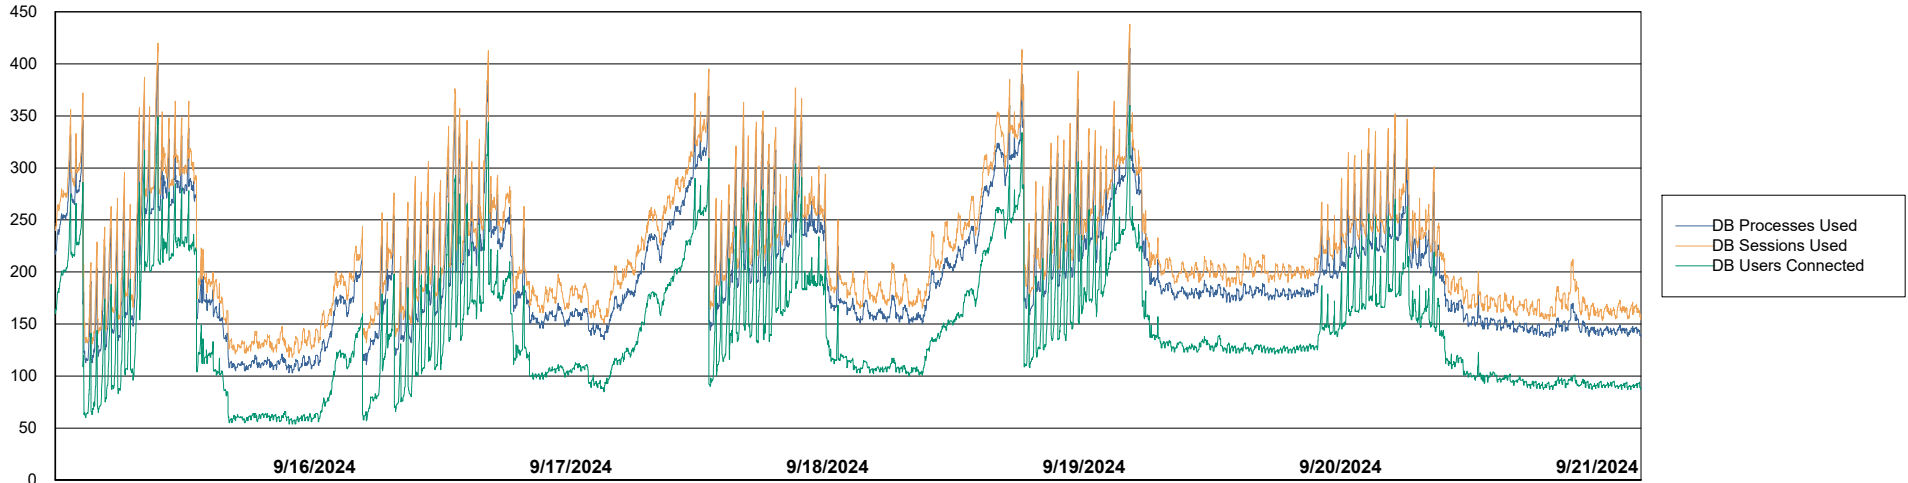

Weekly SLA Customer Report

Customer NIX_Production
Database ID 51

Database Performance NIX_PRD_ABSBI_ABS1

Weekly SLA Customer Report

Customer NIX_Production
Database ID 51

Database Performance NIX_PRD_ABSD01_ABS1