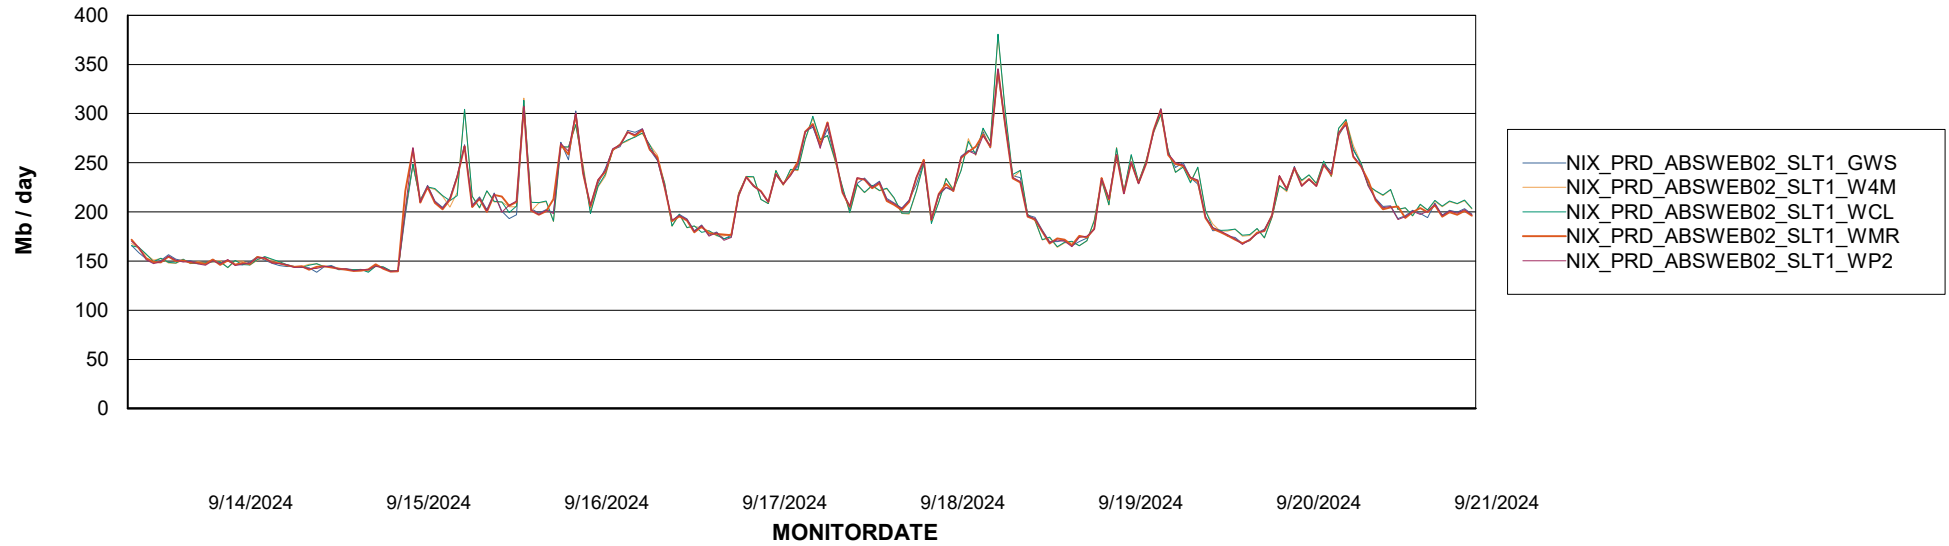

ABSSolute Web Component Services

Avg memory used per ABS Web component