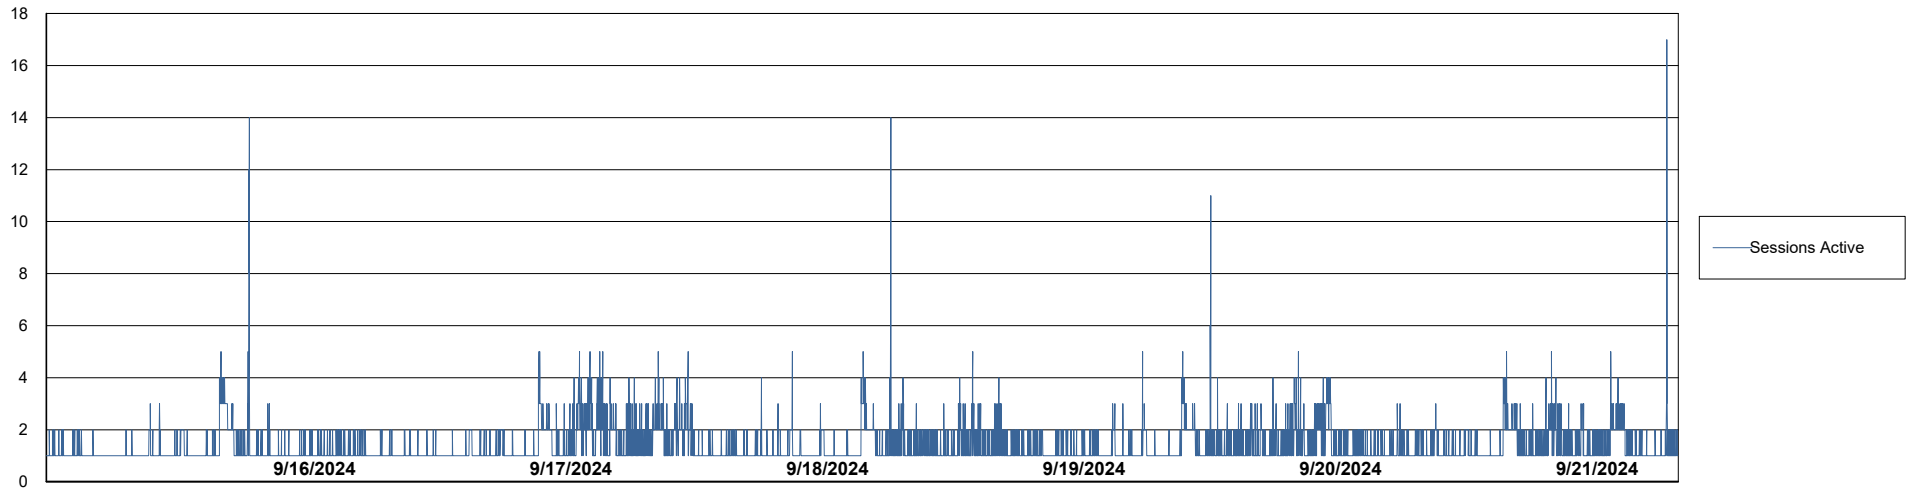

Weekly SLA Customer Report

Customer LSS_CHINA_Production
 Database ID 202

Harddisk Usage LSS_CHINA_PRD_liazcne2VMProdABSSoluteDB1

	Free disk space on / (%)	Total disk space on / (Gb)	Used disk space on / (Gb)	Free disk space on /boot (%)	Total disk space on /boot (Gb)	Used disk space on /boot (Gb)	Free disk space on /u01 (%)	Total disk space on /u01 (Gb)	Used disk space on /u01 (Gb)	Free disk space on /u02 (%)
9/21/2024	76	63	15	69	0	0	50	49	23	38
9/20/2024	76	63	15	69	0	0	50	49	23	38
9/19/2024	76	63	15	69	0	0	51	49	23	38
9/18/2024	76	63	15	69	0	0	51	49	23	38
9/17/2024	76	63	15	69	0	0	51	49	23	38
9/16/2024	76	63	15	69	0	0	51	49	23	38
9/15/2024	76	63	15	69	0	0	52	49	23	38

Harddisk Usage LSS_CHINA_PRD_liazcne2VMProdABSSoluteDB2

	Free disk space on / (%)	Total disk space on / (Gb)	Used disk space on / (Gb)	Free disk space on /boot (%)	Total disk space on /boot (Gb)	Used disk space on /boot (Gb)	Free disk space on /u01 (%)	Total disk space on /u01 (Gb)	Used disk space on /u01 (Gb)	Free disk space on /u02 (%)
9/21/2024	89	63	7	69	0	0	71	49	13	41
9/20/2024	89	63	7	69	0	0	71	49	13	41
9/19/2024	89	63	7	69	0	0	71	49	13	41
9/18/2024	89	63	7	69	0	0	71	49	13	41
9/17/2024	89	63	7	69	0	0	71	49	13	41
9/16/2024	89	63	7	69	0	0	71	49	13	41
9/15/2024	89	63	7	69	0	0	71	49	13	41

Weekly SLA Customer Report

Customer LSS_CHINA_Production
Database ID 202

Database Performance LSS_CHINA_PRD_liazcne2VMPProdABSSoluteDB1_ABS1

Weekly SLA Customer Report

Customer LSS_CHINA_Production
Database ID 202