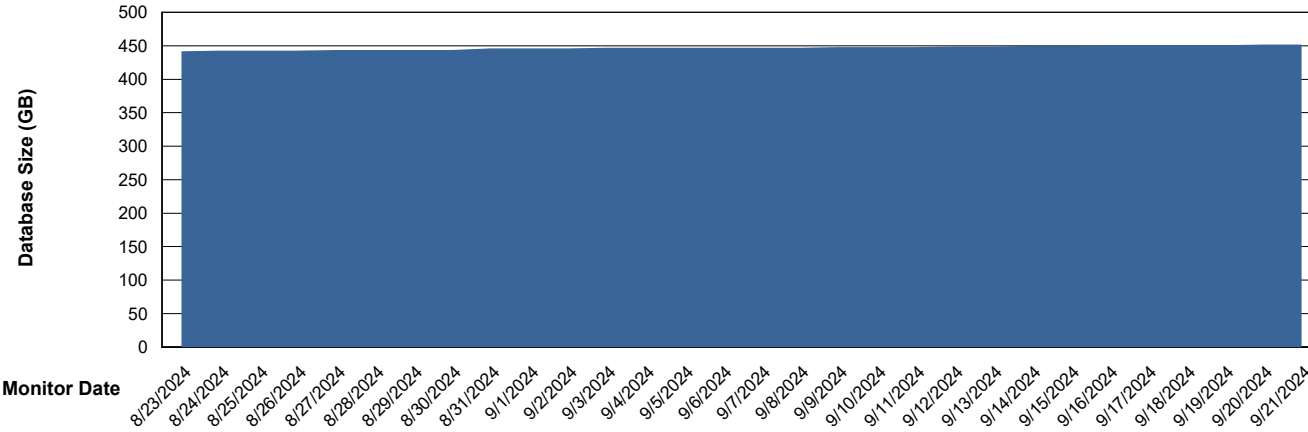

Database growth over last month

Database Tablespace LSS_CHINA_PRD_liazcne2VMProdABSSoluteDB1_ABS1

Date	Tablespace Name	Filesize (Gb)	Usedsize (Gb)	Percentage free
9/21/2024	ABSDATA	480	398	17
	INDX	42	31	26
9/20/2024	ABSDATA	480	398	17
	INDX	42	31	26
9/19/2024	ABSDATA	480	398	17
	INDX	42	31	26
9/18/2024	ABSDATA	480	398	17
	INDX	42	31	26
9/17/2024	ABSDATA	480	397	17
	INDX	42	31	26
9/16/2024	ABSDATA	480	397	17
	INDX	42	31	26
9/15/2024	ABSDATA	480	397	17
	INDX	42	31	26