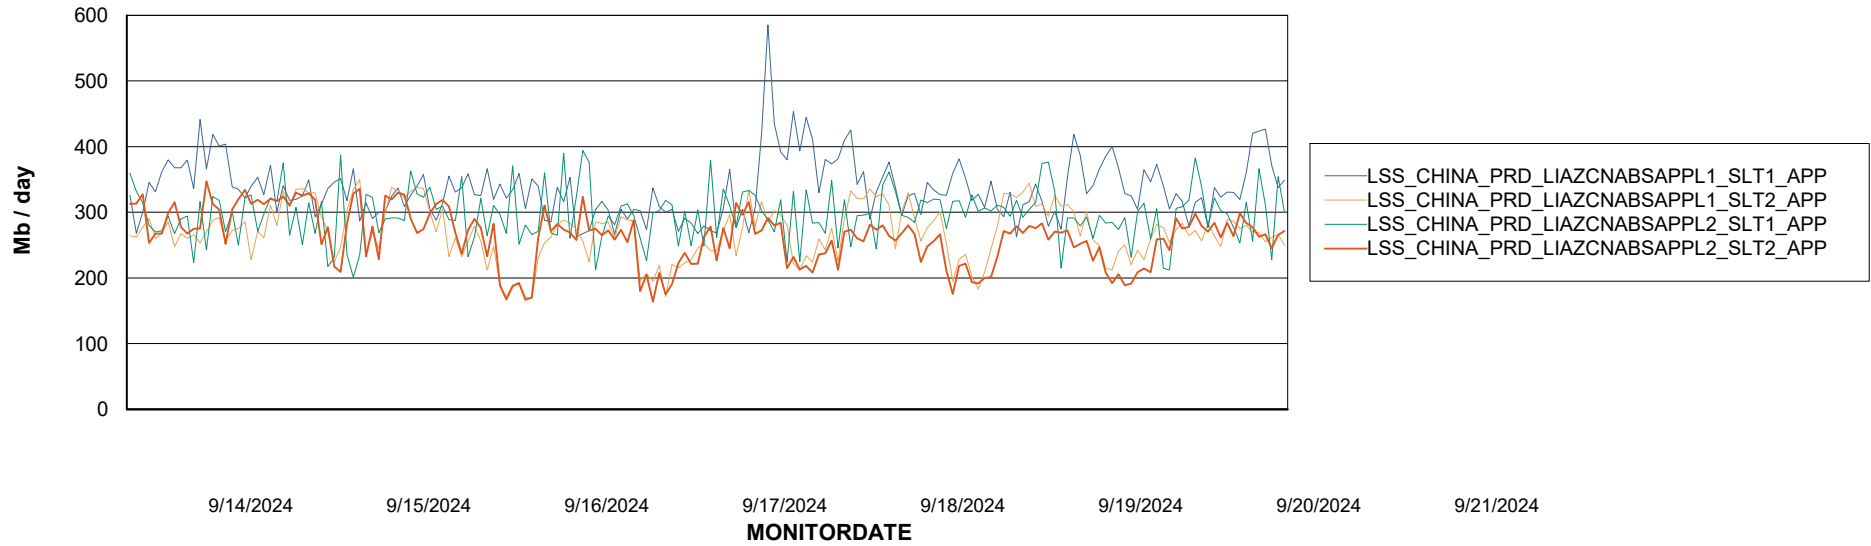

ABSSolute Application Server Services

Avg memory used per ABS Server Service