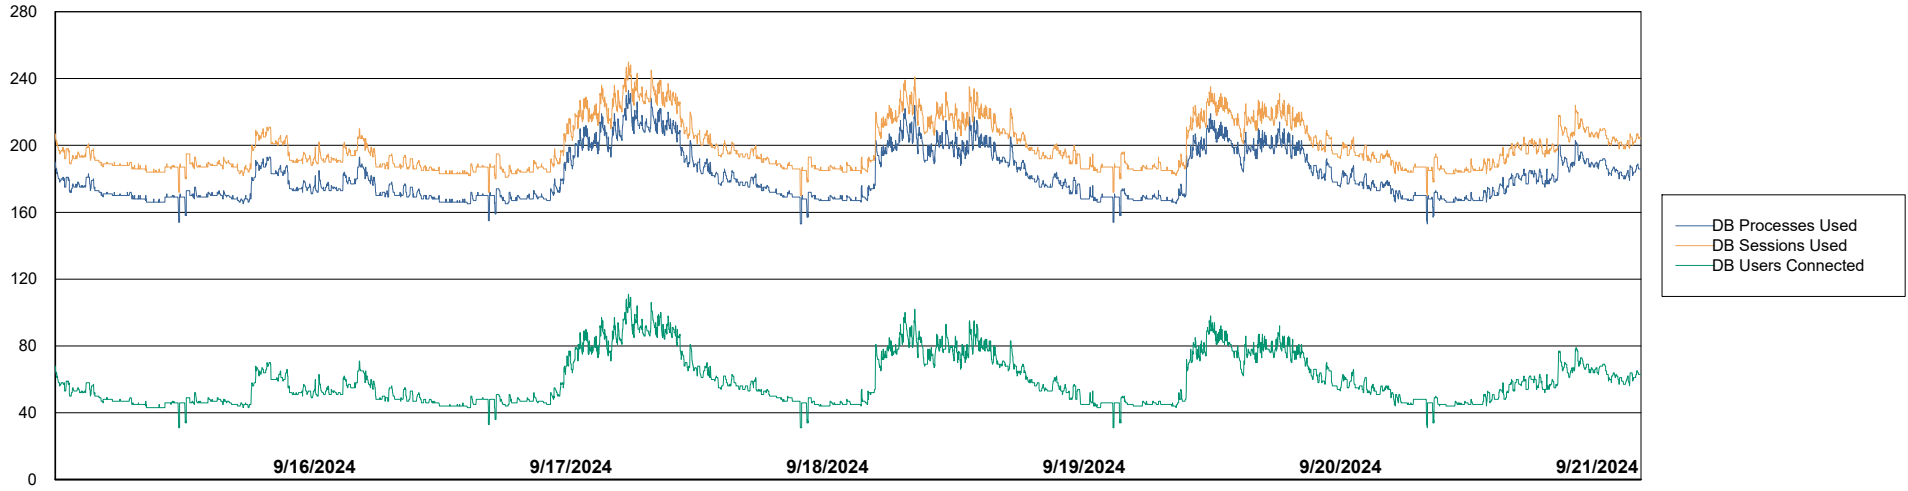

Weekly SLA Customer Report

Customer LSS_CHINA_Production
 Database ID 202

Harddisk Usage LSS_CHINA_PRD_liazcne2VMProdABSSoluteDB1

	Free disk space on / (%)	Total disk space on / (Gb)	Used disk space on / (Gb)	Free disk space on /boot (%)	Total disk space on /boot (Gb)	Used disk space on /boot (Gb)	Free disk space on /u01 (%)	Total disk space on /u01 (Gb)	Used disk space on /u01 (Gb)	Free disk space on /u02 (%)
9/21/2024	76	63	15	69	0	0	50	49	23	38
9/20/2024	76	63	15	69	0	0	50	49	23	38
9/19/2024	76	63	15	69	0	0	51	49	23	38
9/18/2024	76	63	15	69	0	0	51	49	23	38
9/17/2024	76	63	15	69	0	0	51	49	23	38
9/16/2024	76	63	15	69	0	0	51	49	23	38
9/15/2024	76	63	15	69	0	0	52	49	23	38

Harddisk Usage LSS_CHINA_PRD_liazcne2VMProdABSSoluteDB2

	Free disk space on / (%)	Total disk space on / (Gb)	Used disk space on / (Gb)	Free disk space on /boot (%)	Total disk space on /boot (Gb)	Used disk space on /boot (Gb)	Free disk space on /u01 (%)	Total disk space on /u01 (Gb)	Used disk space on /u01 (Gb)	Free disk space on /u02 (%)
9/21/2024	89	63	7	69	0	0	71	49	13	41
9/20/2024	89	63	7	69	0	0	71	49	13	41
9/19/2024	89	63	7	69	0	0	71	49	13	41
9/18/2024	89	63	7	69	0	0	71	49	13	41
9/17/2024	89	63	7	69	0	0	71	49	13	41
9/16/2024	89	63	7	69	0	0	71	49	13	41
9/15/2024	89	63	7	69	0	0	71	49	13	41

Weekly SLA Customer Report

Customer LSS_CHINA_Production
Database ID 202

Database Performance LSS_CHINA_PRD_liazcne2VMPProdABSSoluteDB1_ABS1

Weekly SLA Customer Report

Customer LSS_CHINA_Production
Database ID 202