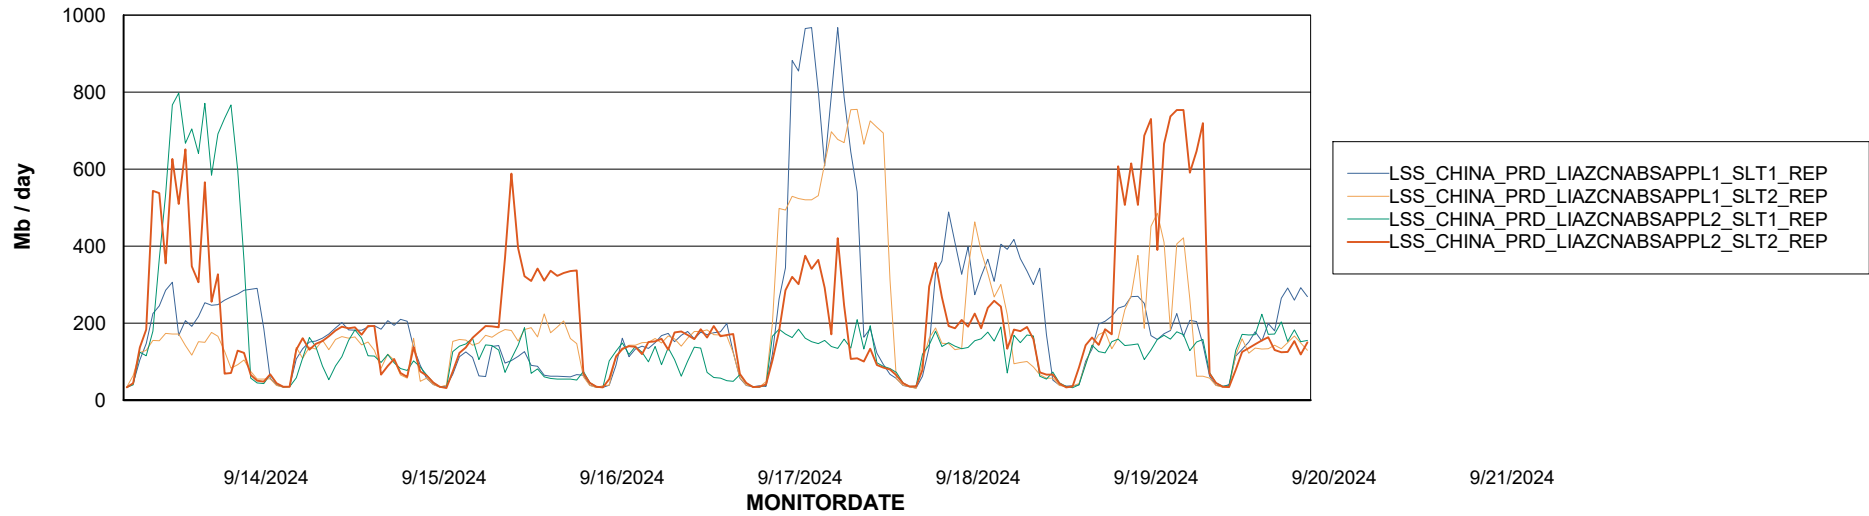

ABSSolute Application ReportServer Services

Avg memory used per ReportServer Service