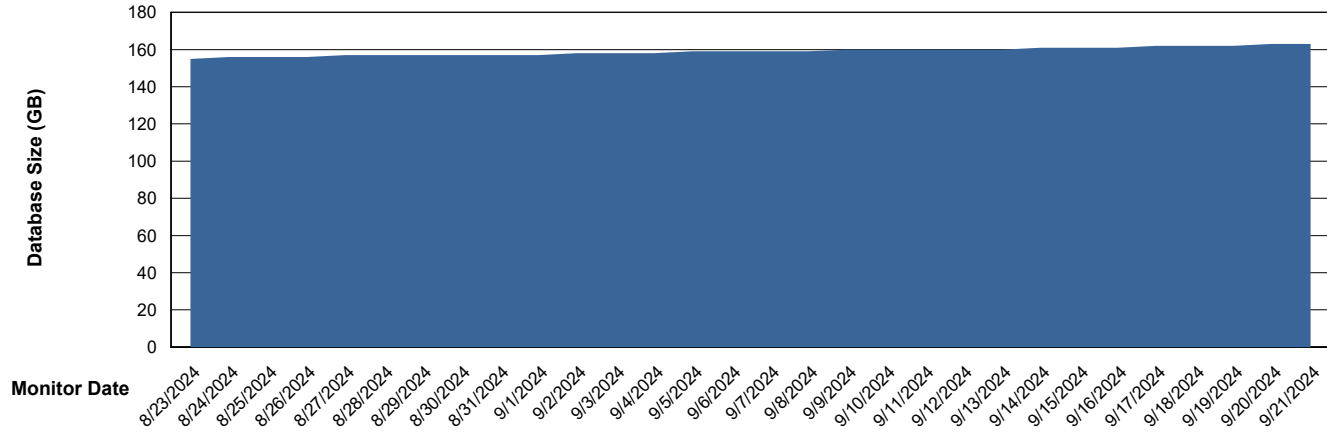

DATABASE SIZE KLH_PRD_SRSBIDB01_ABS1

Database growth over last month