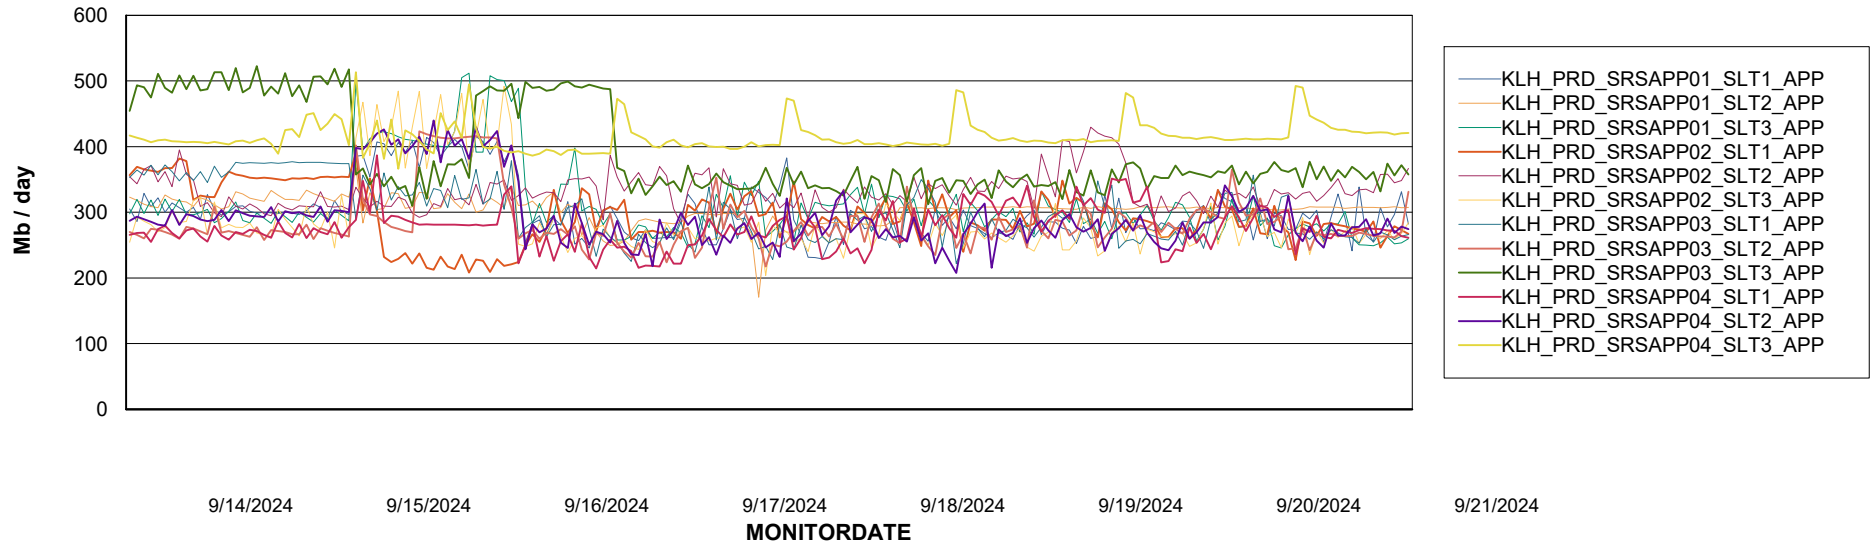

ABSSolute Application Server Services

Avg memory used per ABS Server Service