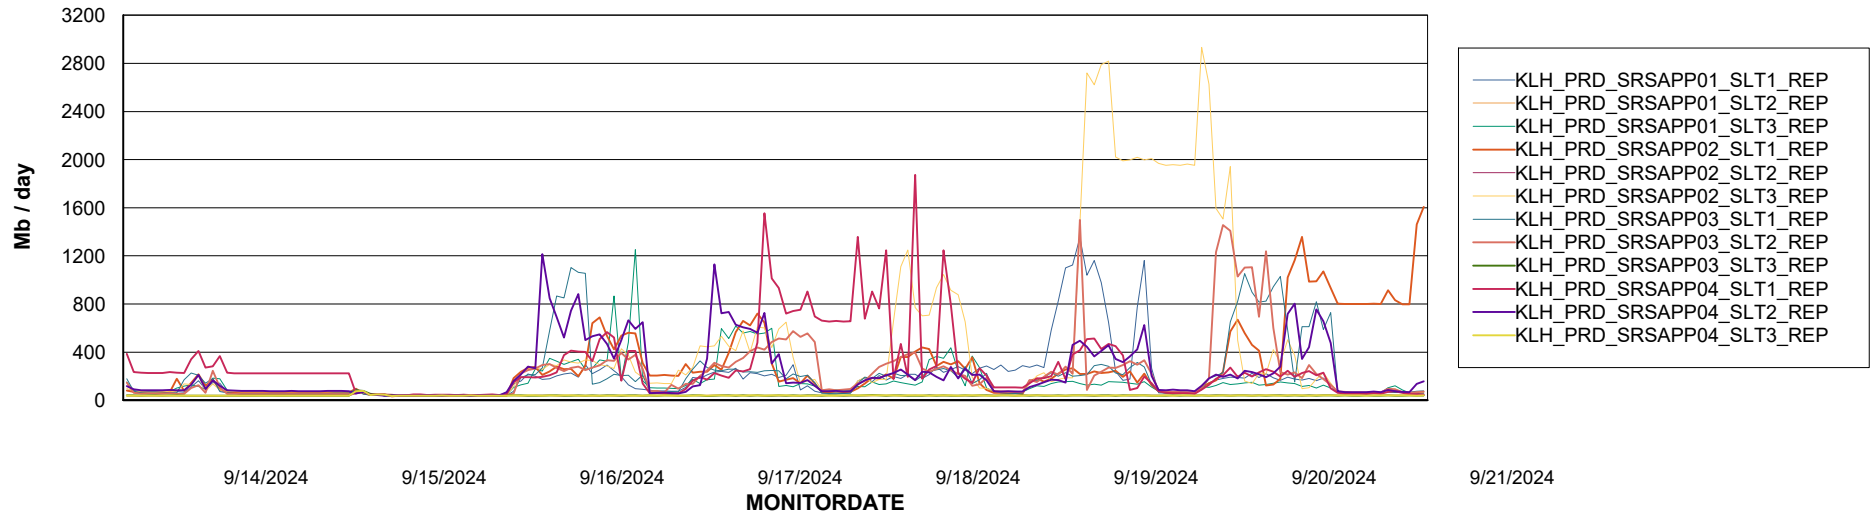

ABSSolute Application ReportServer Services

Avg memory used per ReportServer Service