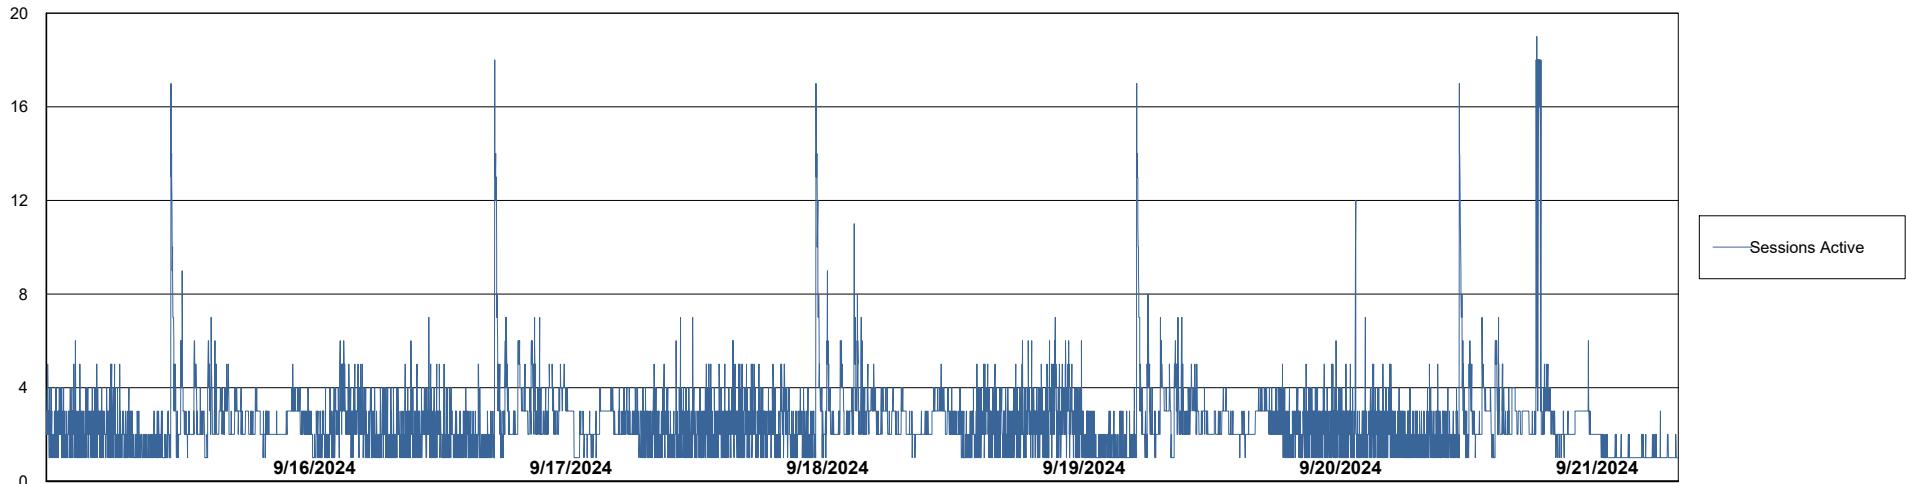

Weekly SLA Customer Report

Customer KLH_Production (24/7)
Database ID 139

Database Performance KLH_PRD_SRSBIDB01_ABS1

Weekly SLA Customer Report

Customer KLH_Production (24/7)
Database ID 139

Database Performance KLH_PRD_SRSDDB01_ABS1