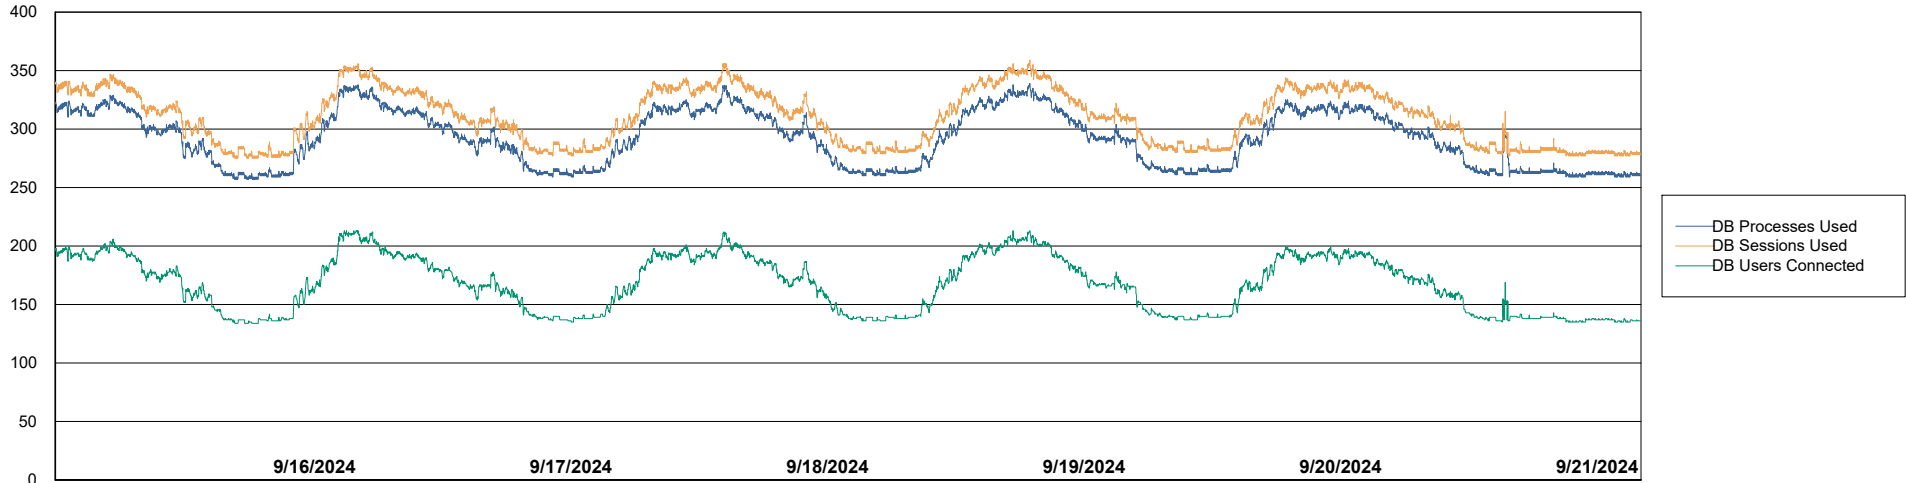

Weekly SLA Customer Report

Customer KLH_Production (24/7)
Database ID 139

Database Performance KLH_PRD_SRSBIDB01_ABS1

Weekly SLA Customer Report

Customer KLH_Production (24/7)
Database ID 139

Database Performance KLH_PRD_SRSDDB01_ABS1