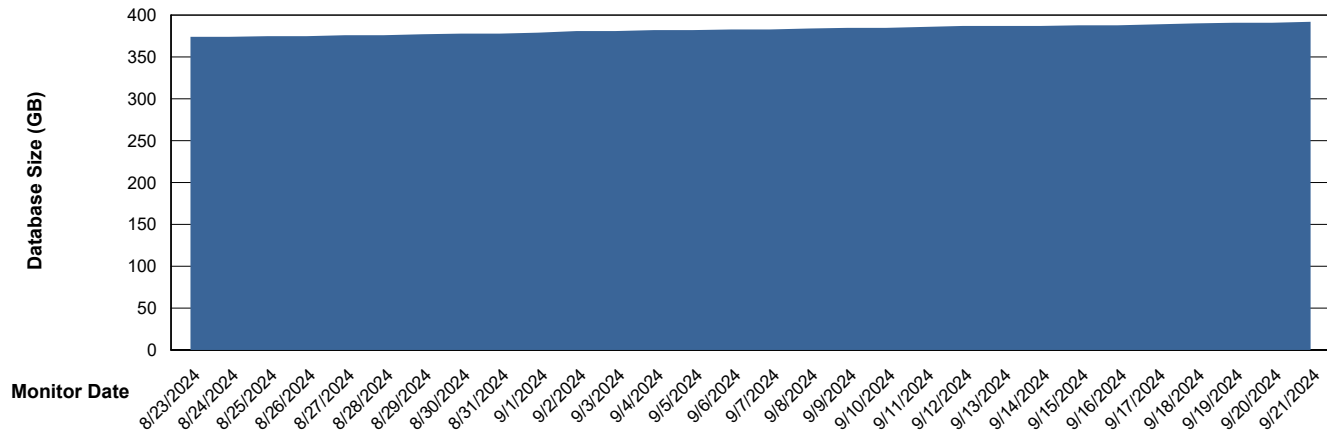

Customer KLH_Production (24/7)
Database ID 139

DATABASE SIZE KLH_PRD_SRSBIDB01_ABS1

Database growth over last month

DATABASE SIZE KLH_PRD_SRSDB01_ABS1

Database growth over last month

Weekly SLA Customer Report