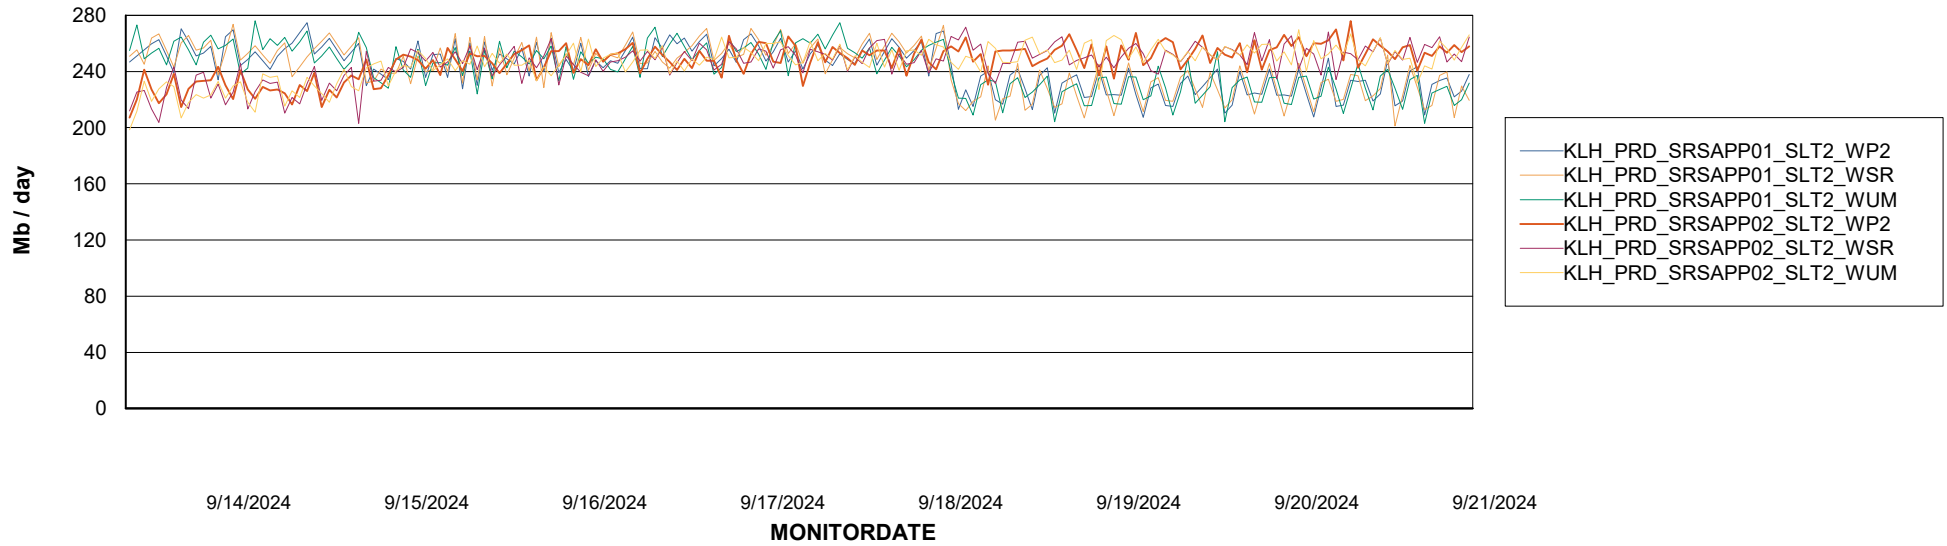

ABSolute Web Component Services

Avg memory used per ABS Web component