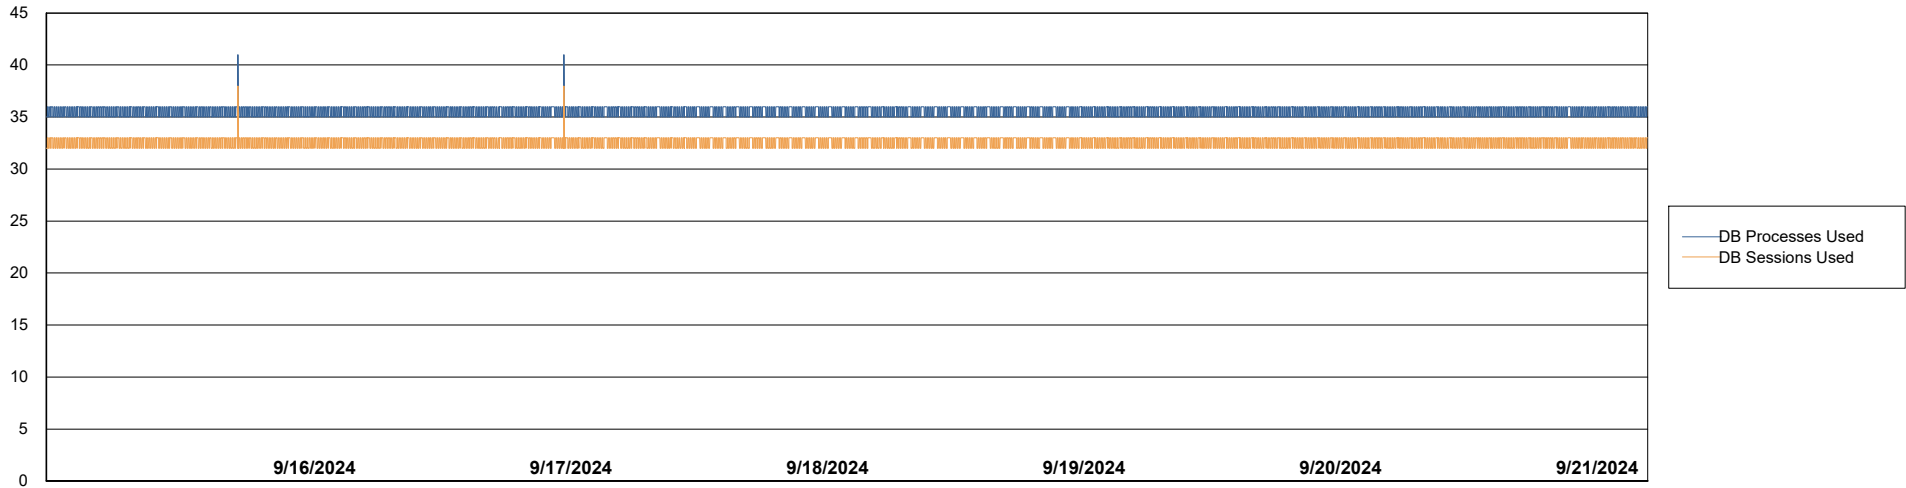

Database Performance KLA_STB_KLAHQORA06_DB_HSBABS1

DB Processes Max 1,000