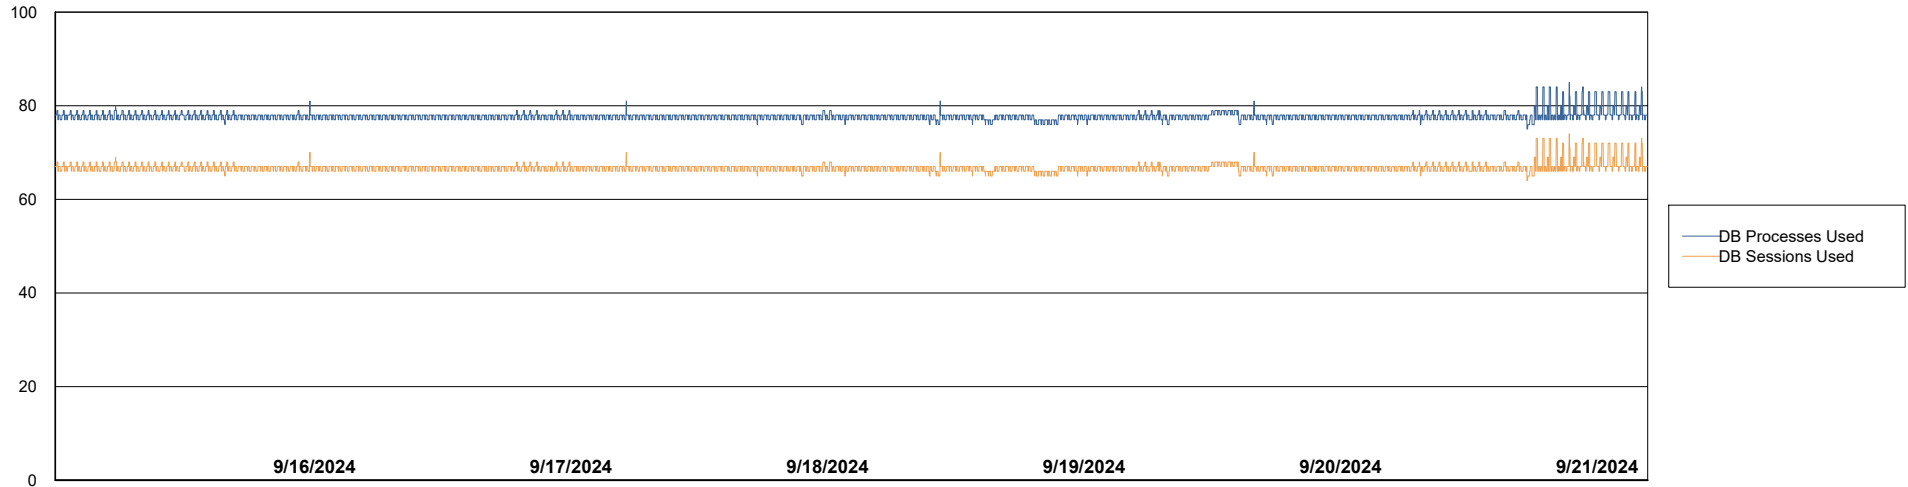

Database Performance KBR-DBS2-TOR_PROD_HSBABS1

DB Processes Max 1,000
DB Processes Max 4
DB Processes Max 0