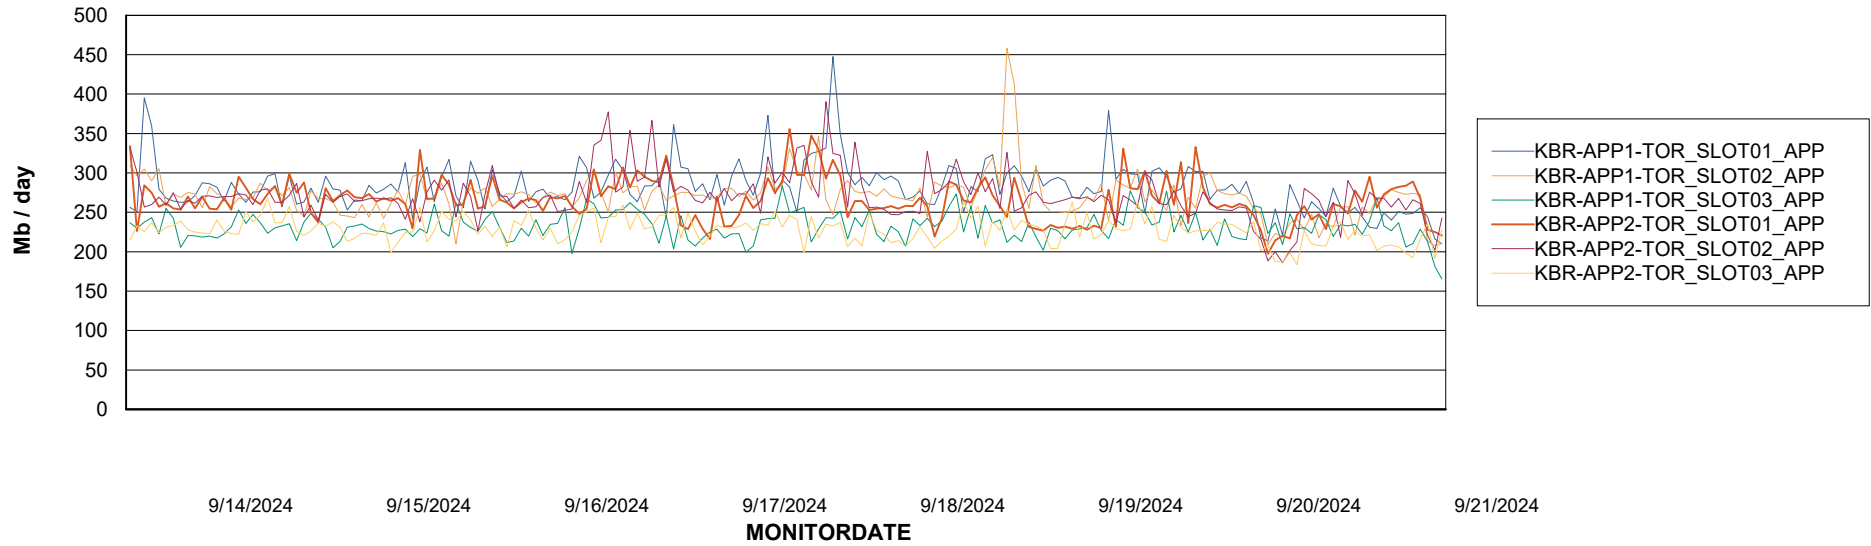

ABSSolute Application Server Services

Avg memory used per ABS Server Service