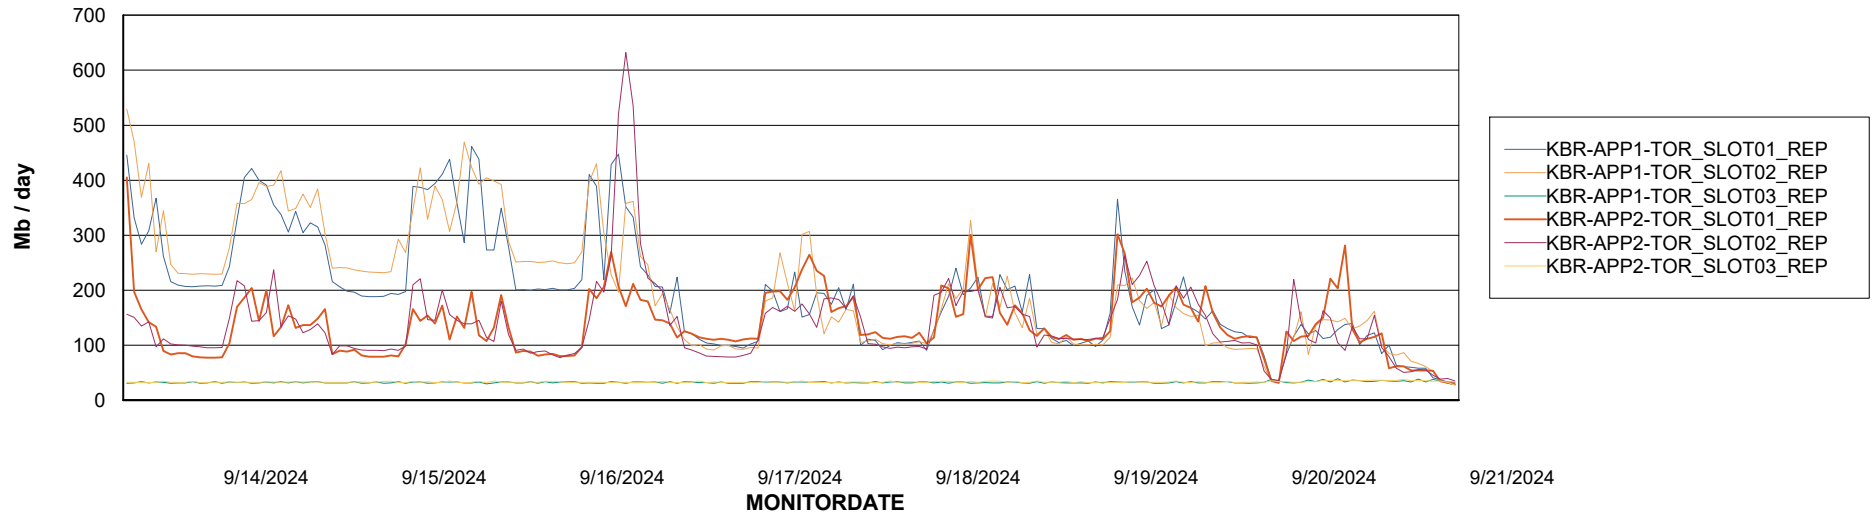

ABSSolute Application ReportServer Services

Avg memory used per ReportServer Service