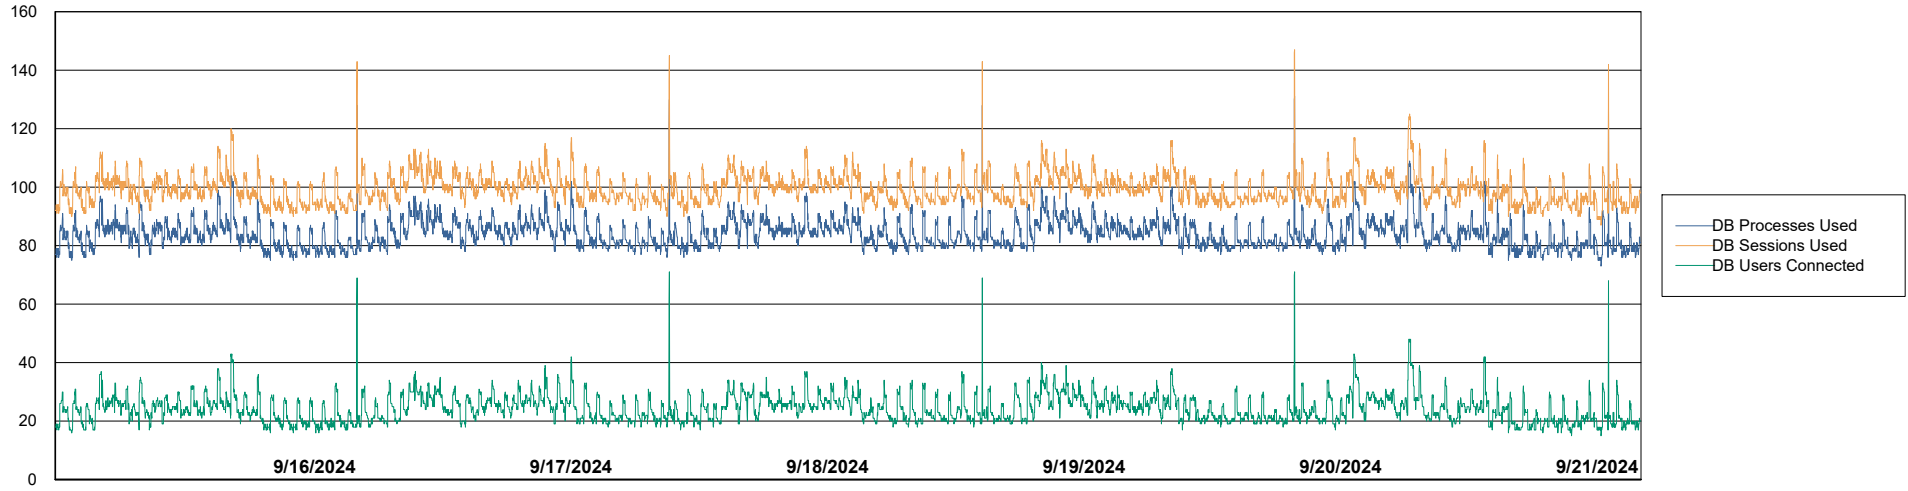

Database Performance KBR-BI-TOR_PROD_ABS1