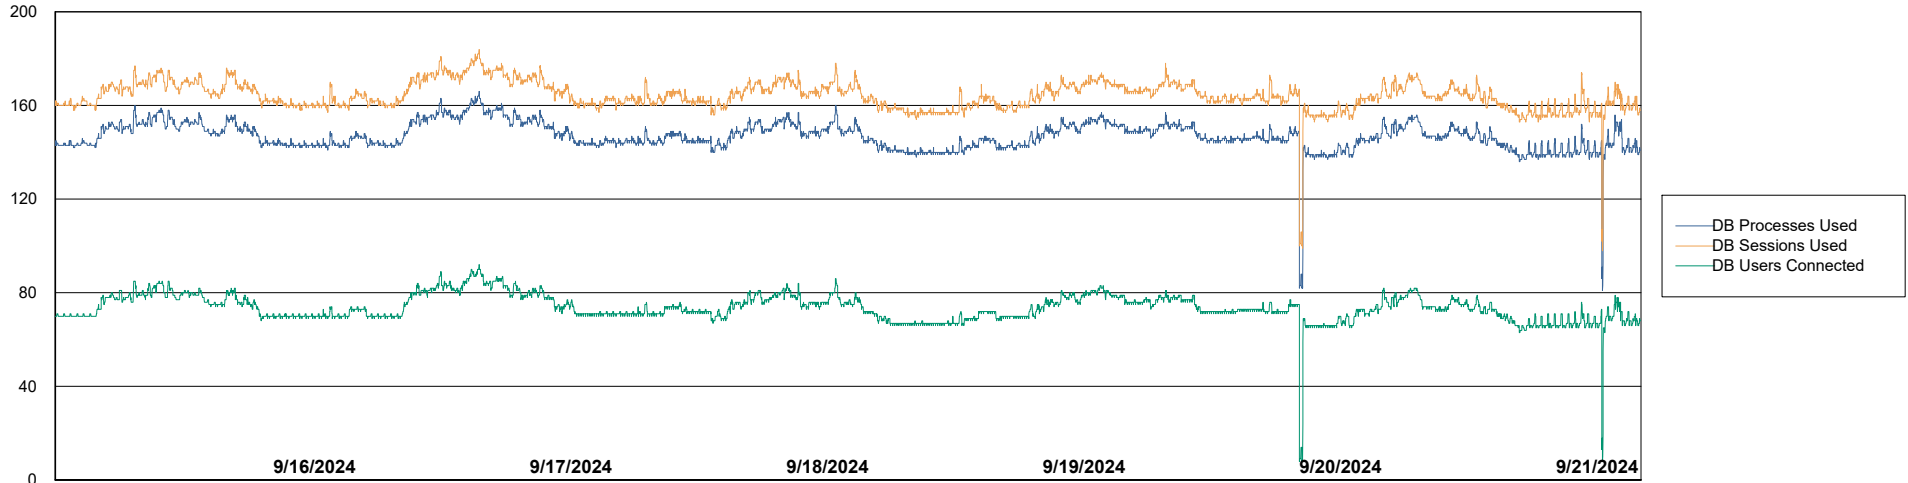

Weekly SLA Customer Report

Customer KBR OCI TOR Production
Database ID 200

Database Performance KBR-BI-TOR_PROD_ABS1

Weekly SLA Customer Report

Customer KBR OCI TOR Production
Database ID 200

Database Performance KBR-DBS1-TOR_PROD_ABS1