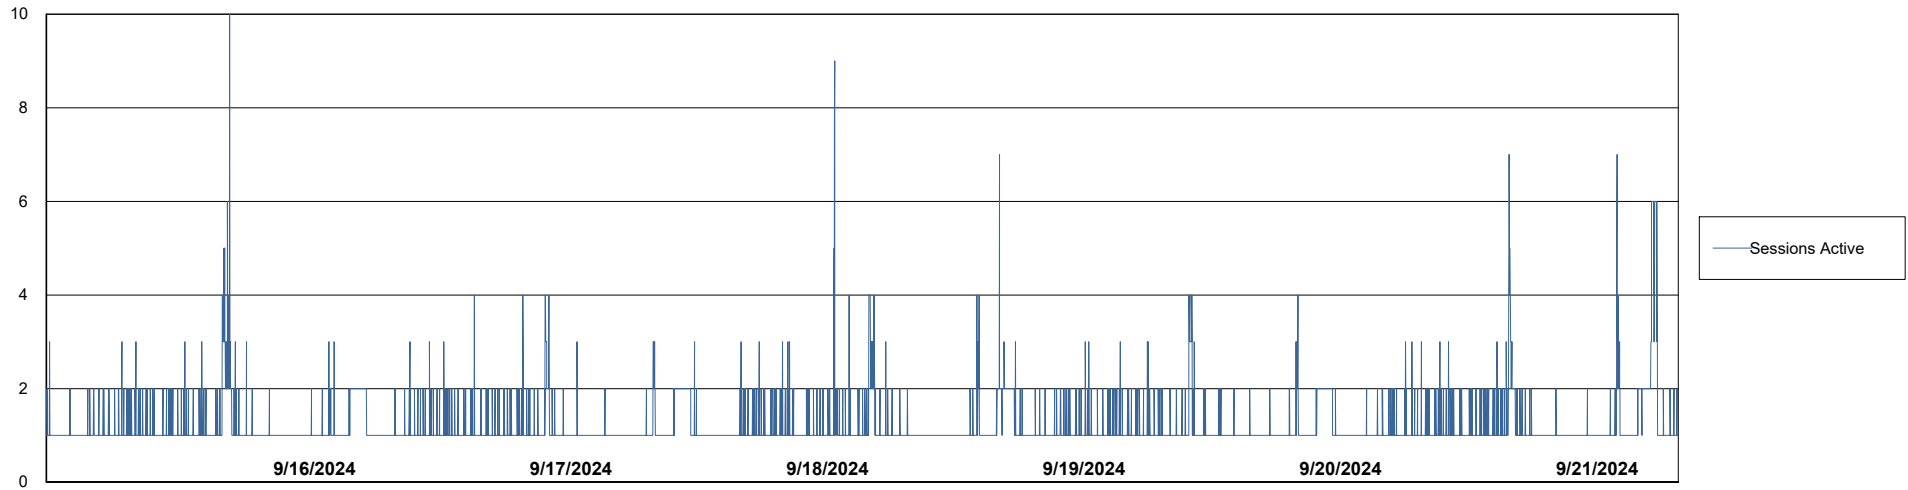

Weekly SLA Customer Report

Customer KBR OCI TOR Production
Database ID 200

Database Performance KBR-BI-TOR_PROD_ABS1

Weekly SLA Customer Report

Customer KBR OCI TOR Production
Database ID 200

Database Performance KBR-DBS1-TOR_PROD_ABS1