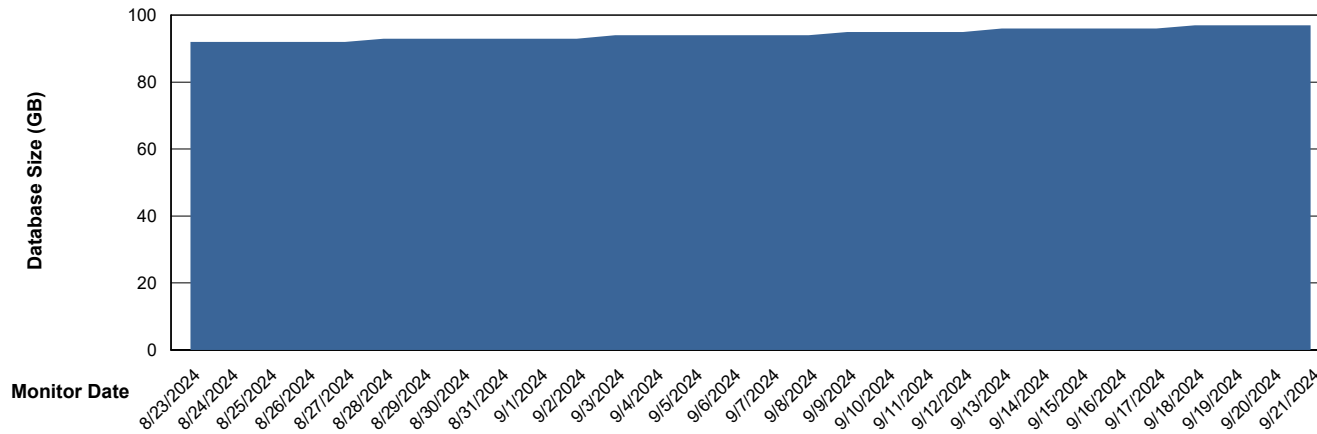

Customer KBR OCI TOR Production
Database ID 200

DATABASE SIZE KBR-BI-TOR_PROD_ABS1

Database growth over last month

DATABASE SIZE KBR-DBS1-TOR_PROD_ABS1

Database growth over last month

Weekly SLA Customer Report