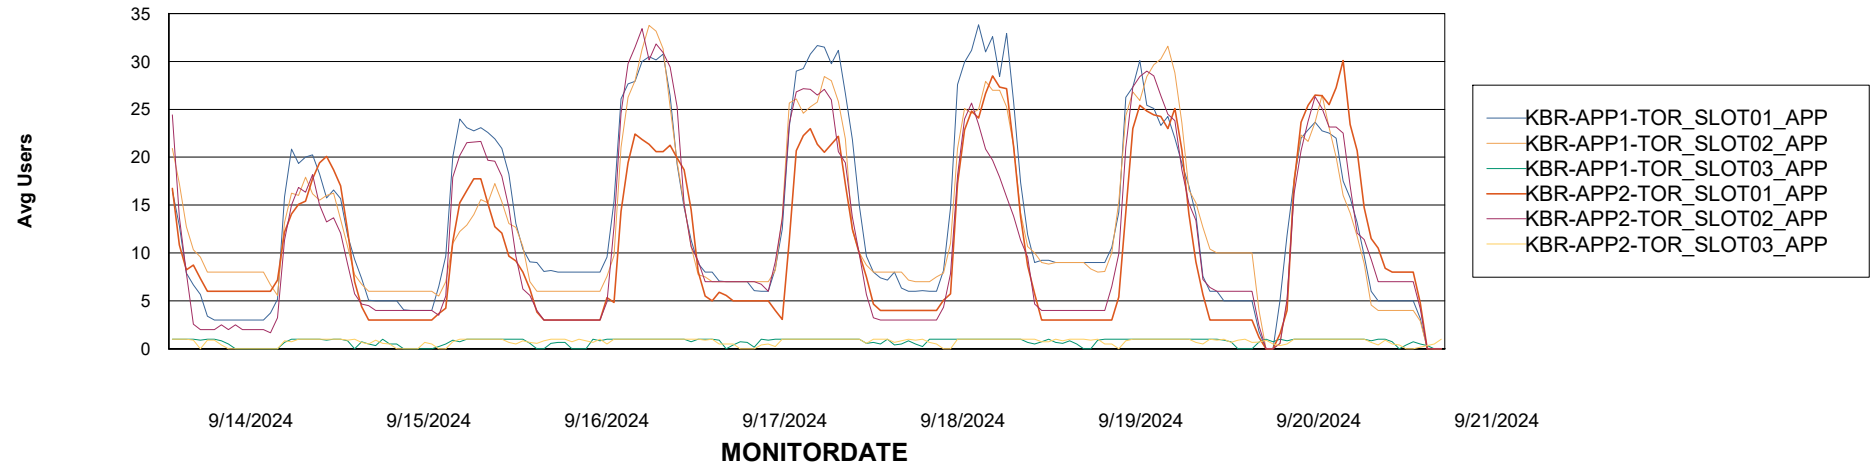

Avg users per day per ABS server