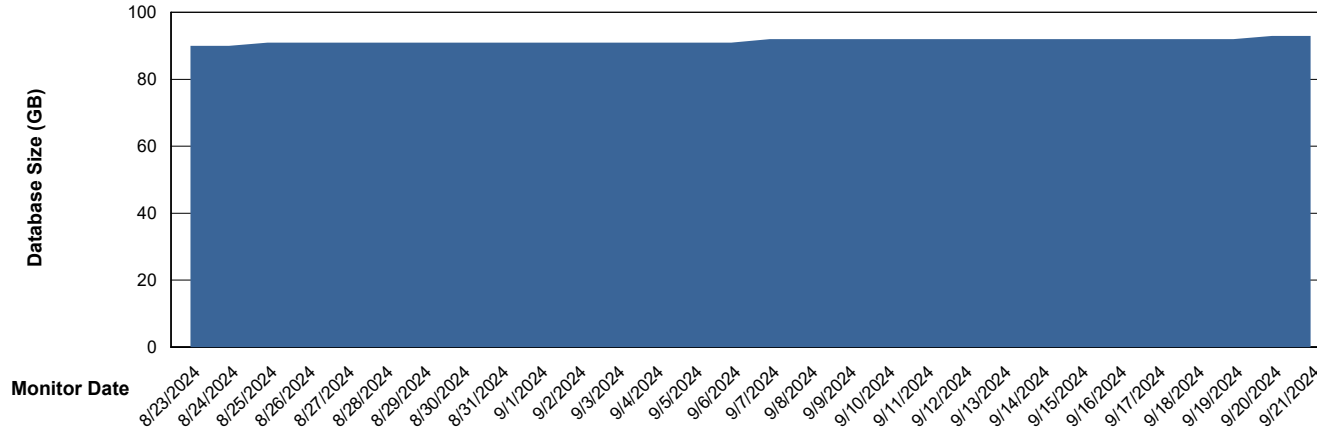

DATABASE SIZE KBR-BI-TOR_PROD_ABS1

Database growth over last month