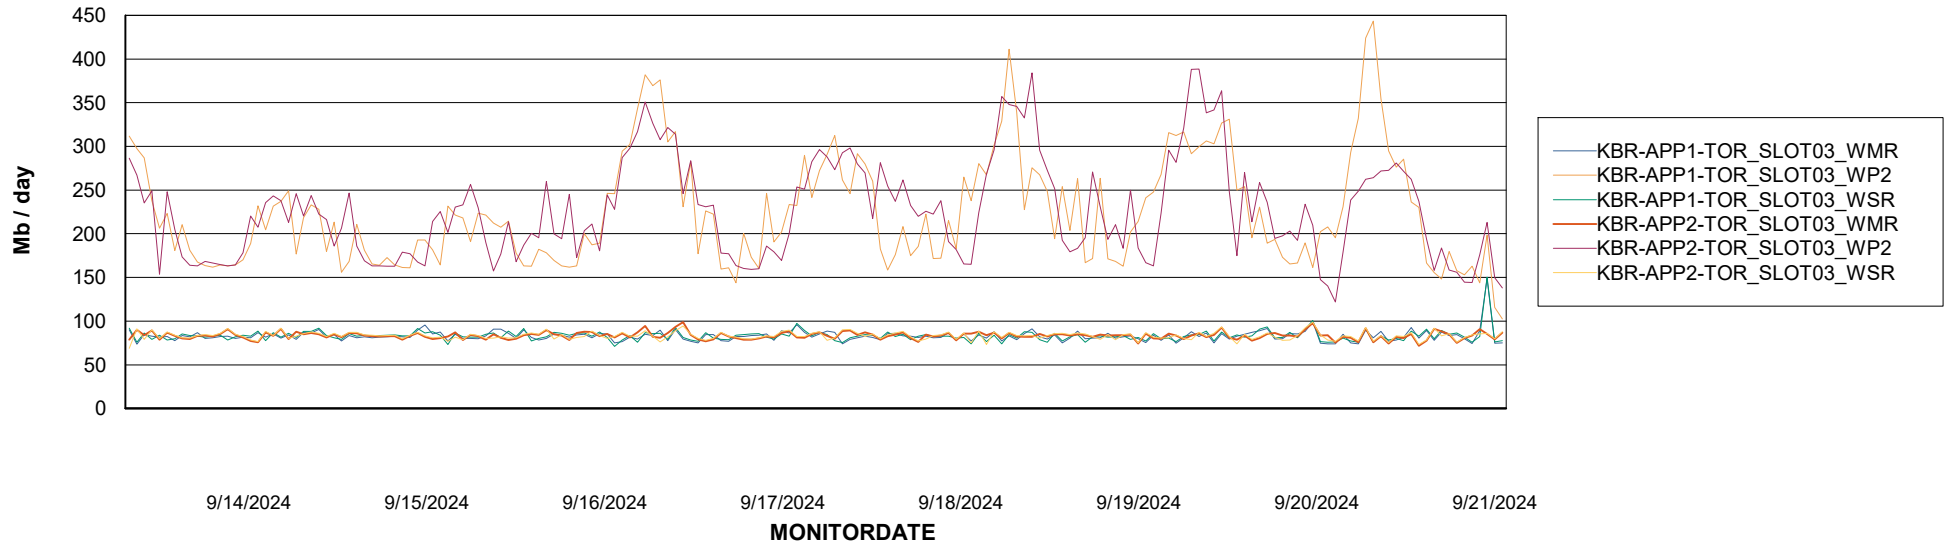

Avg memory used per ReportServer Service

Weekly SLA Customer Report

Customer KBR OCI TOR Production
Database ID 200

ABSolute Web Component Services

Avg memory used per ABS Web component

Weekly SLA Customer Report