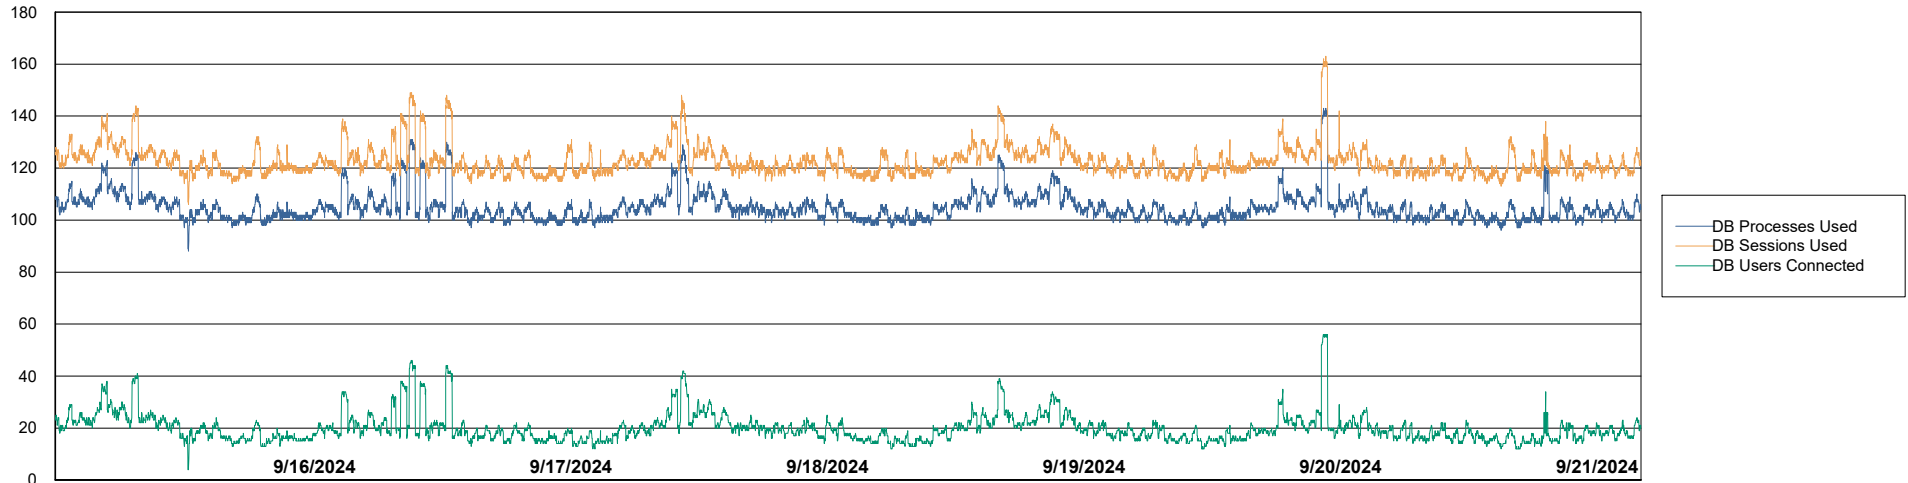

Database Performance JSG_PRD_BASHIR_DB_ABS1