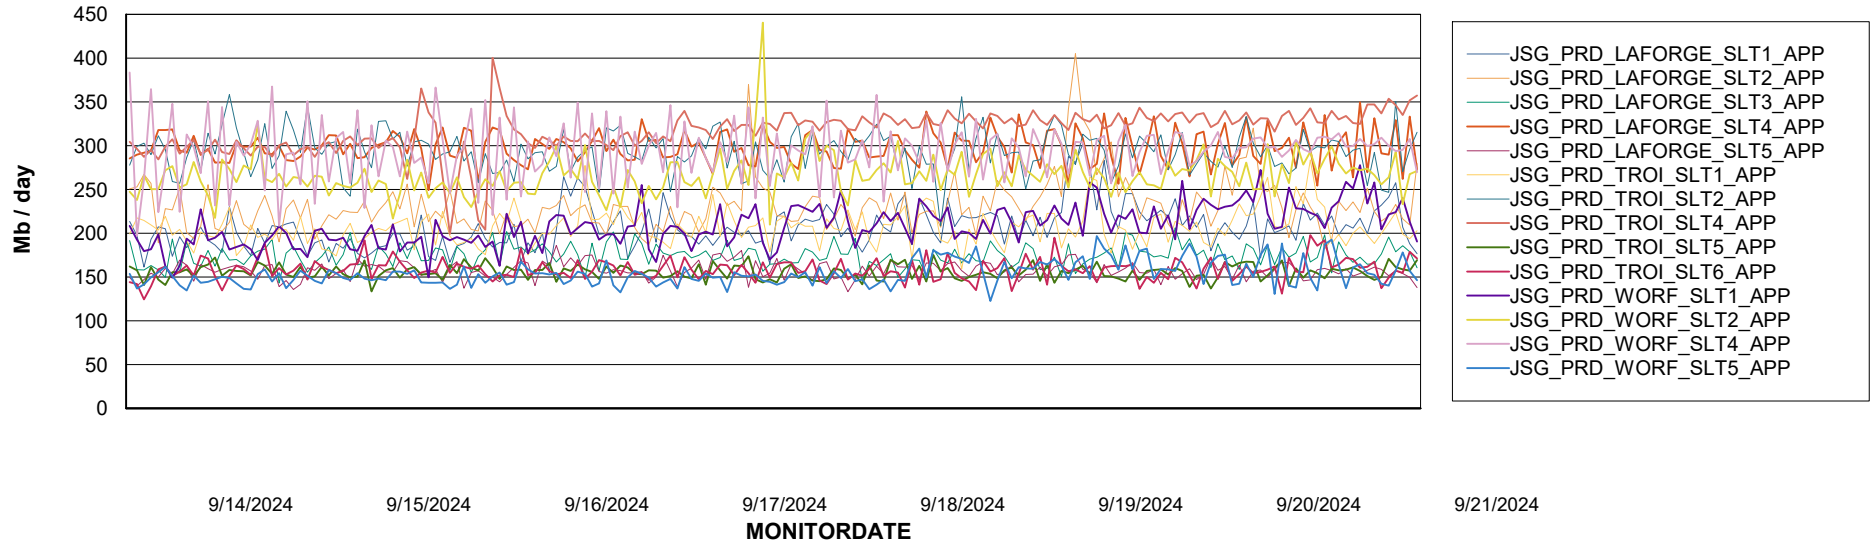

ABSSolute Application Server Services

Avg memory used per ABS Server Service