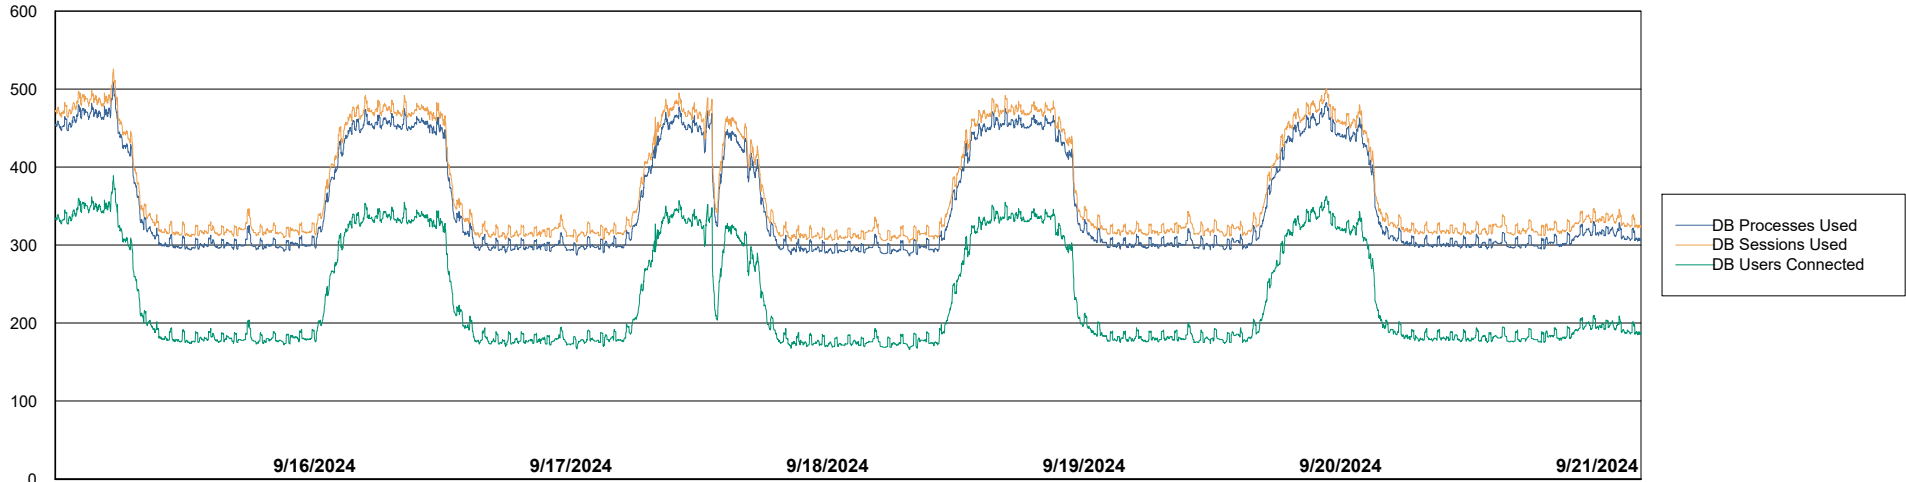

DB Processes Max 4
DB Processes Max 1,000
DB Processes Max 0

Weekly SLA Customer Report

Customer JSG_Production (24/7)
Database ID 102

Database Performance JSG_PRD_RIKER_DB_HSBABS1

Weekly SLA Customer Report