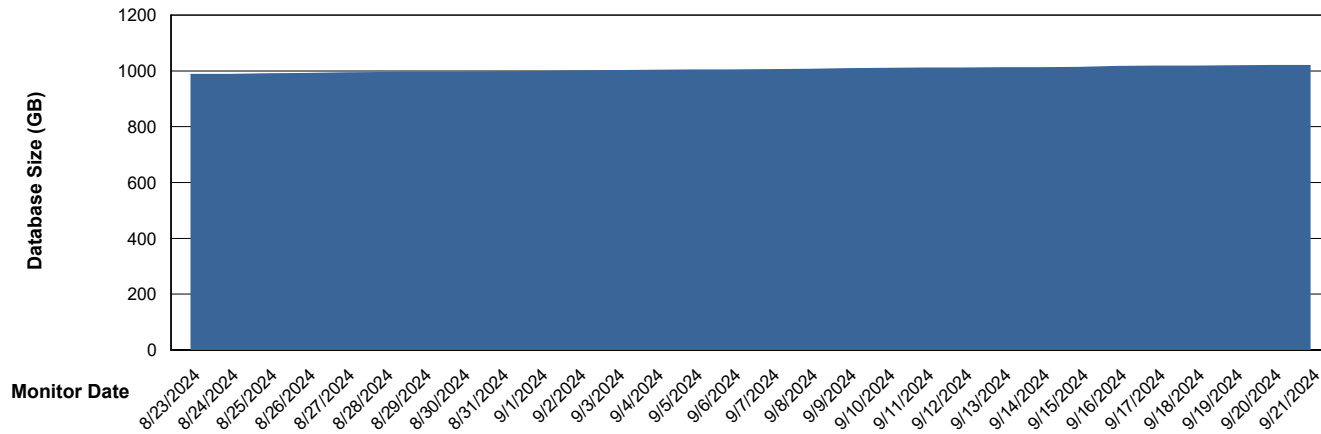

Customer JSG_Production (24/7)
Database ID 102

DATABASE SIZE JSG_PRD_BASHIR_DB_ABS1

Database growth over last month

DATABASE SIZE JSG_PRD_RIKER_DB_HSBABS1

Database growth over last month

Weekly SLA Customer Report