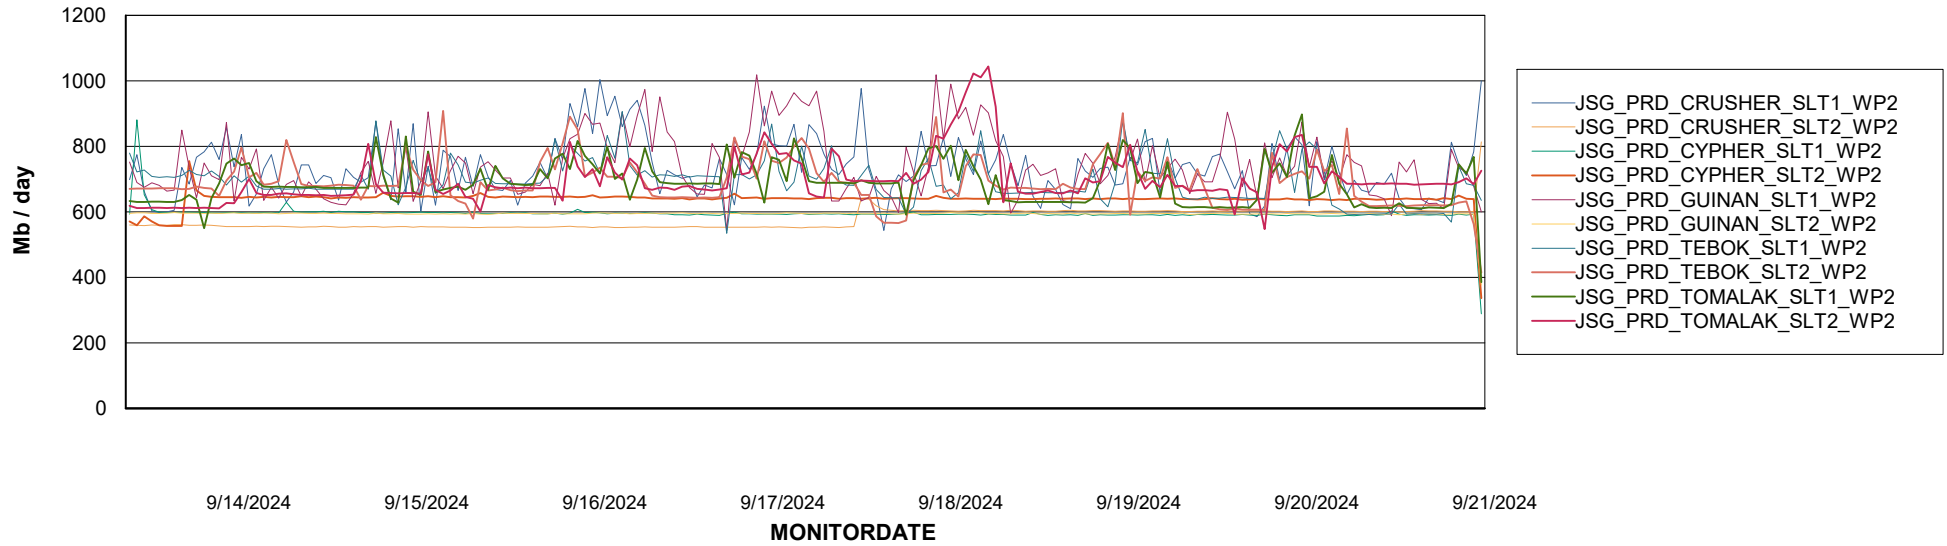

ABSSolute Web Component Services

Avg memory used per ABS Web component