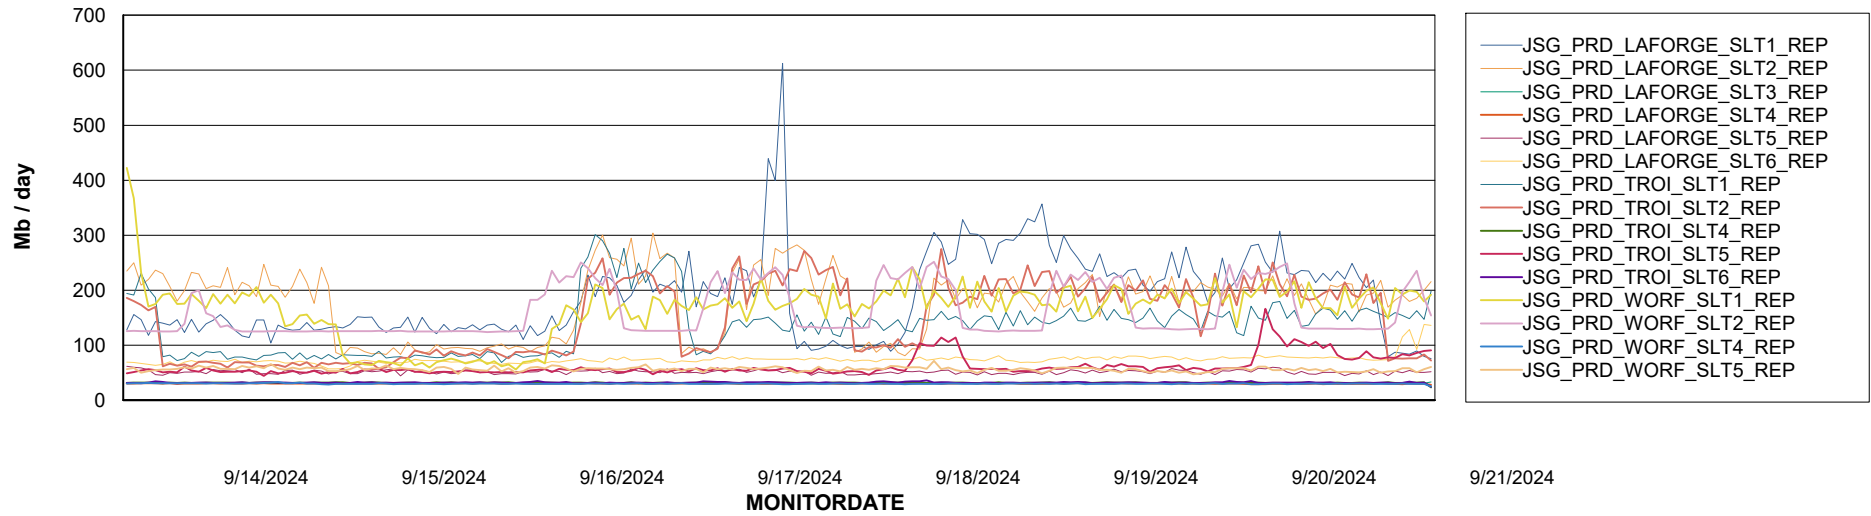

ABSSolute Application ReportServer Services

Avg memory used per ReportServer Service