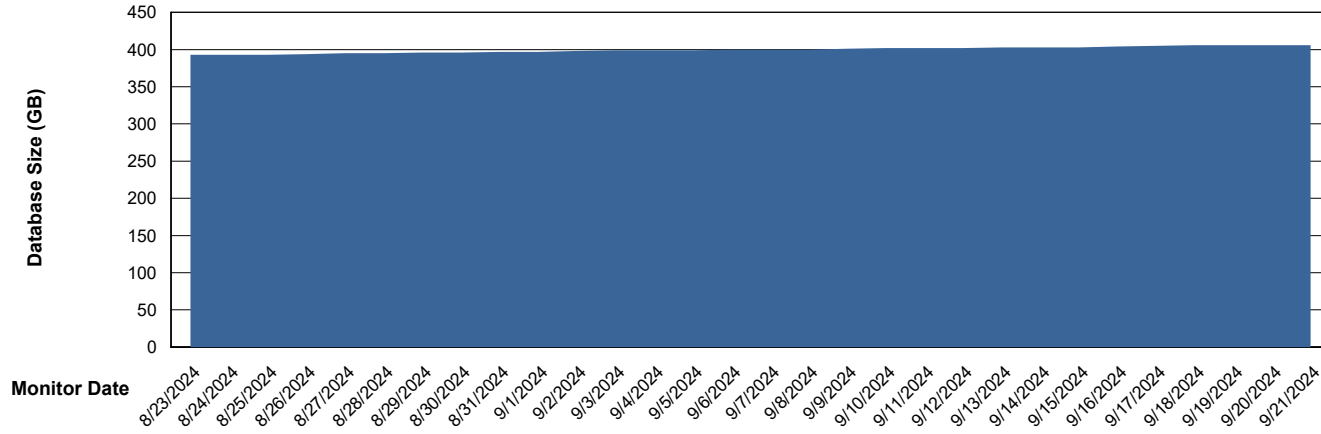

DATABASE SIZE JSG_PRD_BASHIR_DB_ABS1

Database growth over last month