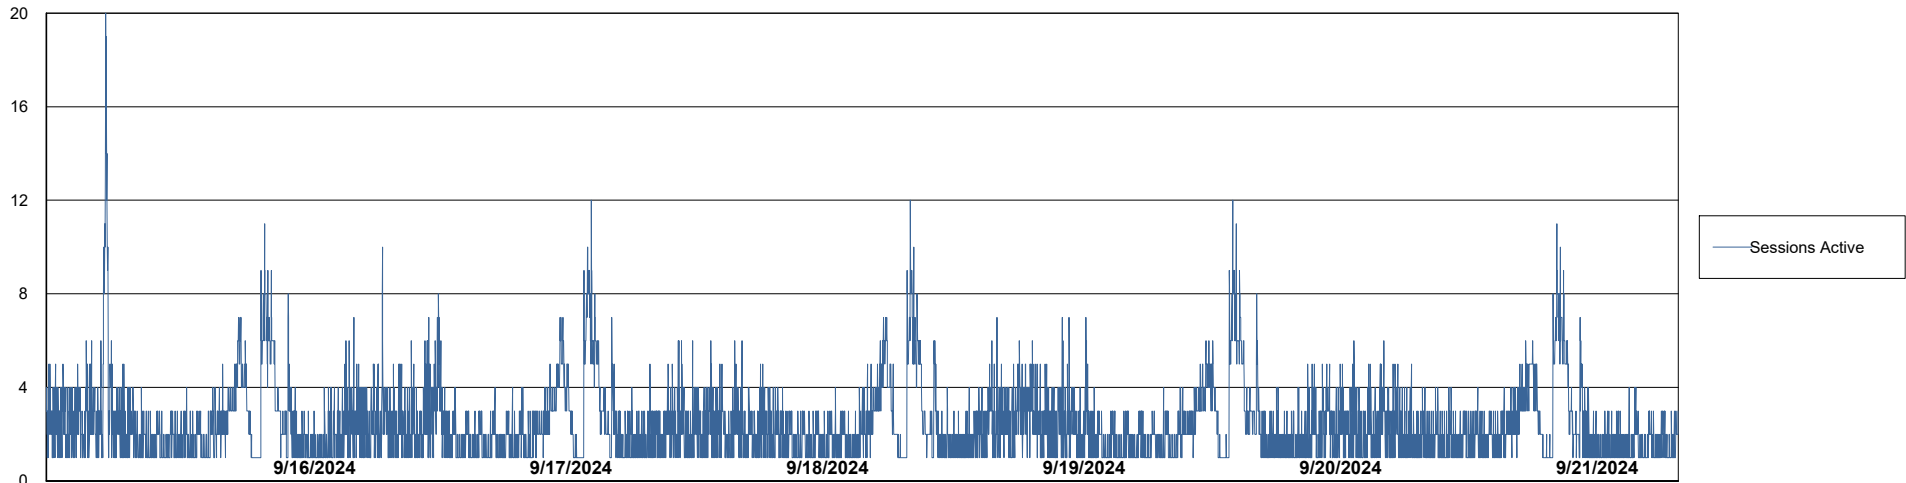

DB Processes Max 4
DB Processes Max 1,000
DB Processes Max 0

Weekly SLA Customer Report

Customer JSG_Production (24/7)
Database ID 102

Database Performance JSG_PRD_RIKER_DB_HSBABS1

Weekly SLA Customer Report

Customer JSG_Production (24/7)
Database ID 102

DATABASE SIZE JSG_PRD_BASHIR_DB_ABS1

Database growth over last month

DATABASE SIZE JSG_PRD_RIKER_DB_HSBABS1

Database growth over last month

Weekly SLA Customer Report