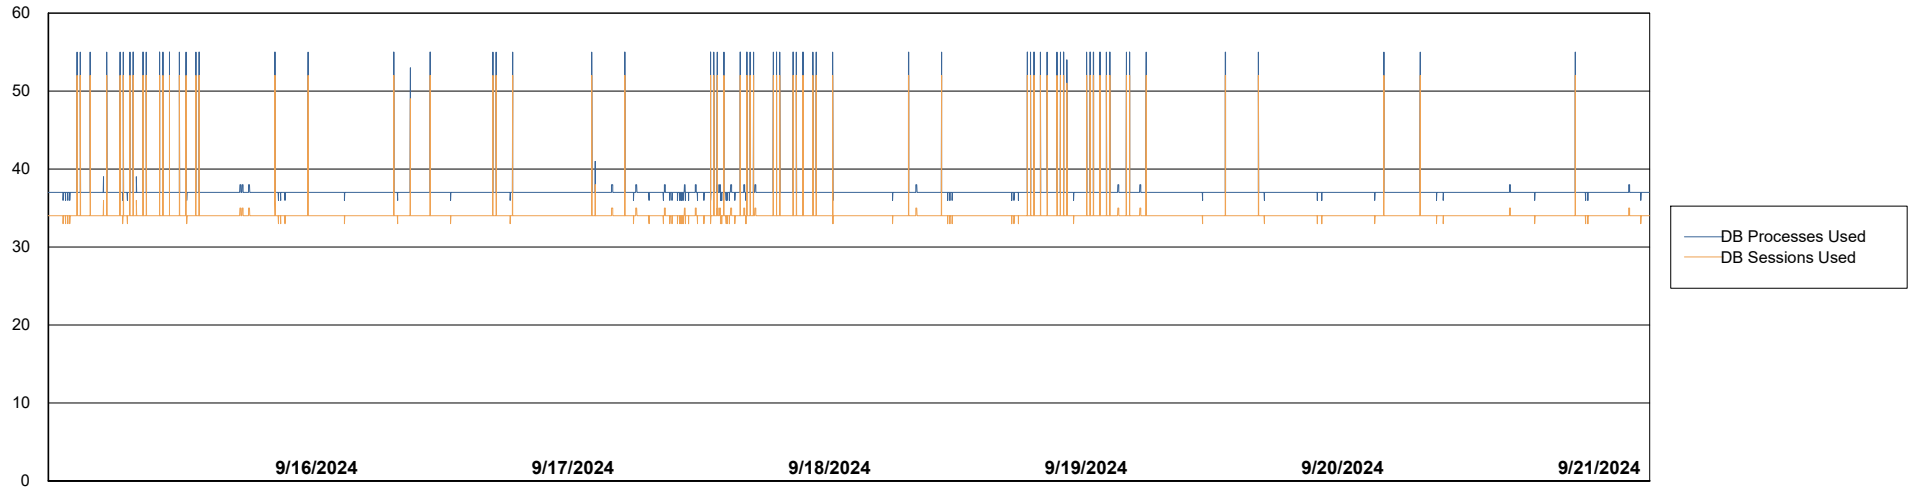

Database Performance HUE_PRD_S-ORATEST2_HSBABS1

DB Processes Max 1,000