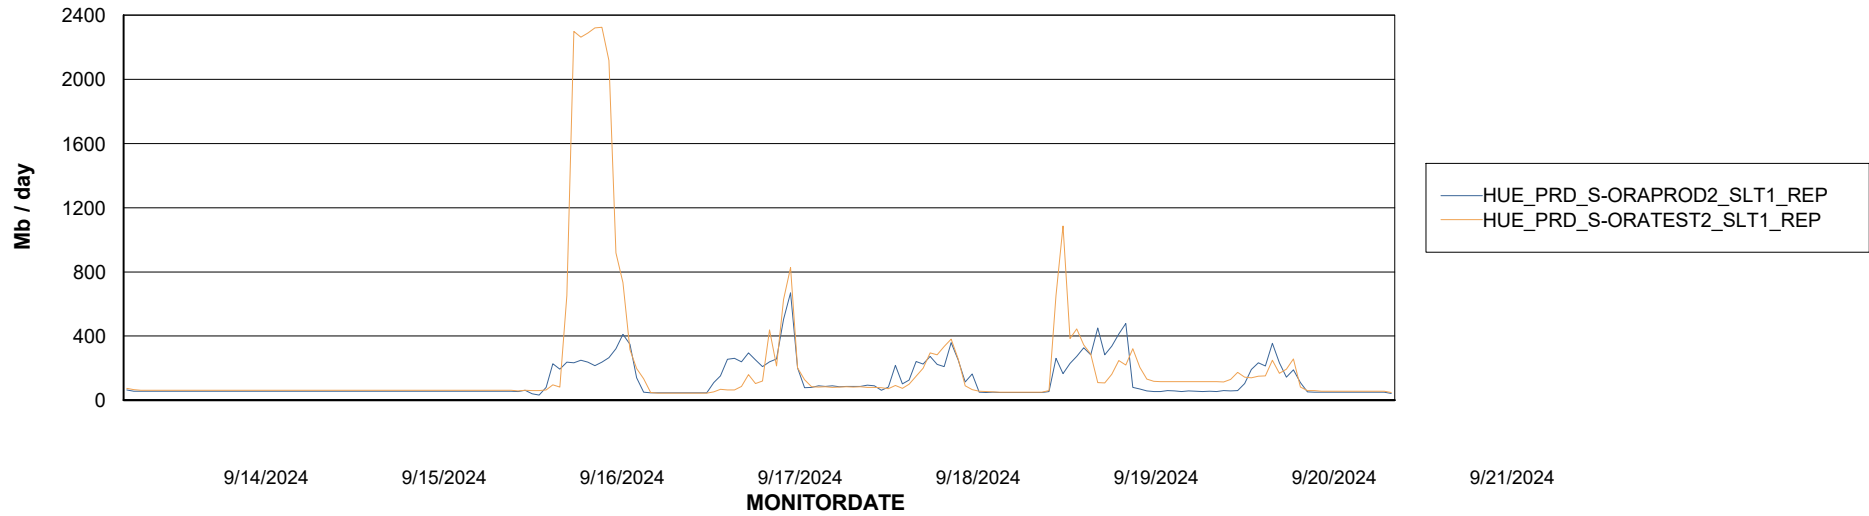

ABSSolute Application ReportServer Services

Avg memory used per ReportServer Service