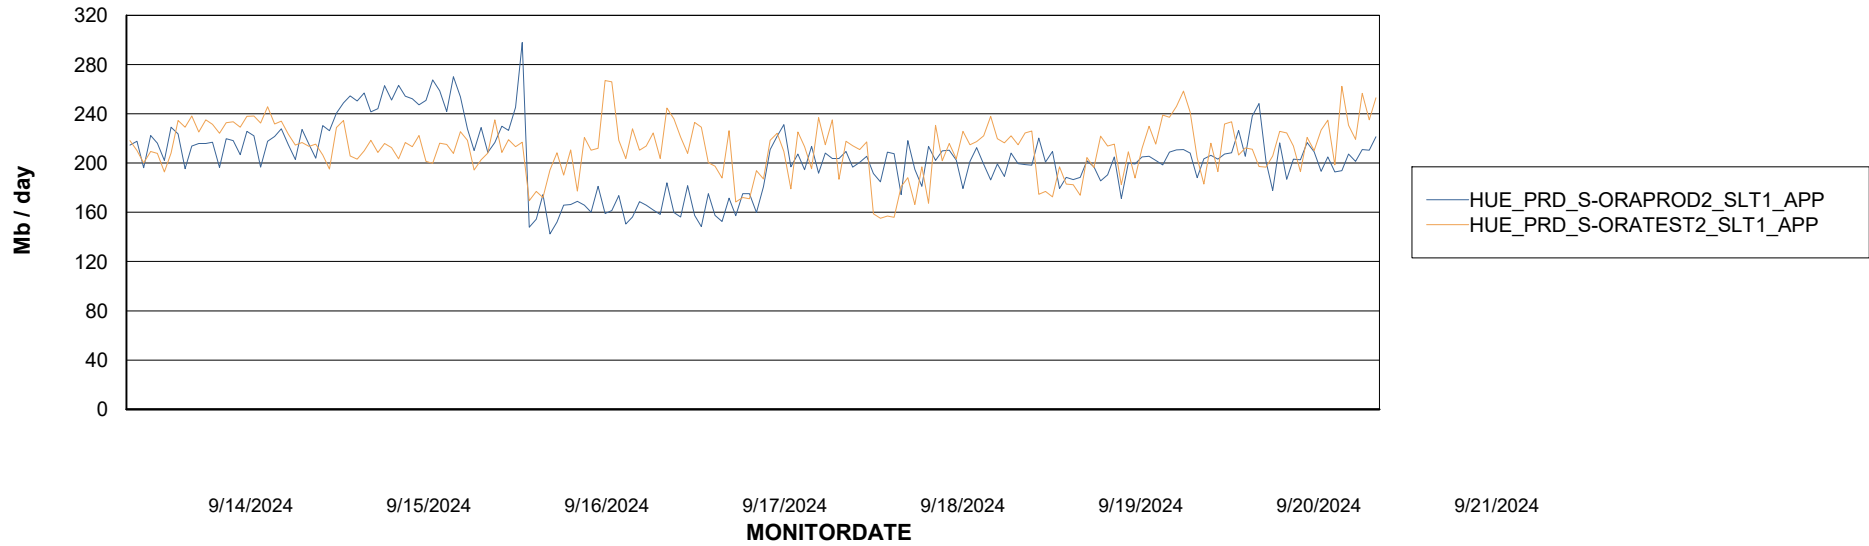

ABSSolute Application Server Services

Avg memory used per ABS Server Service