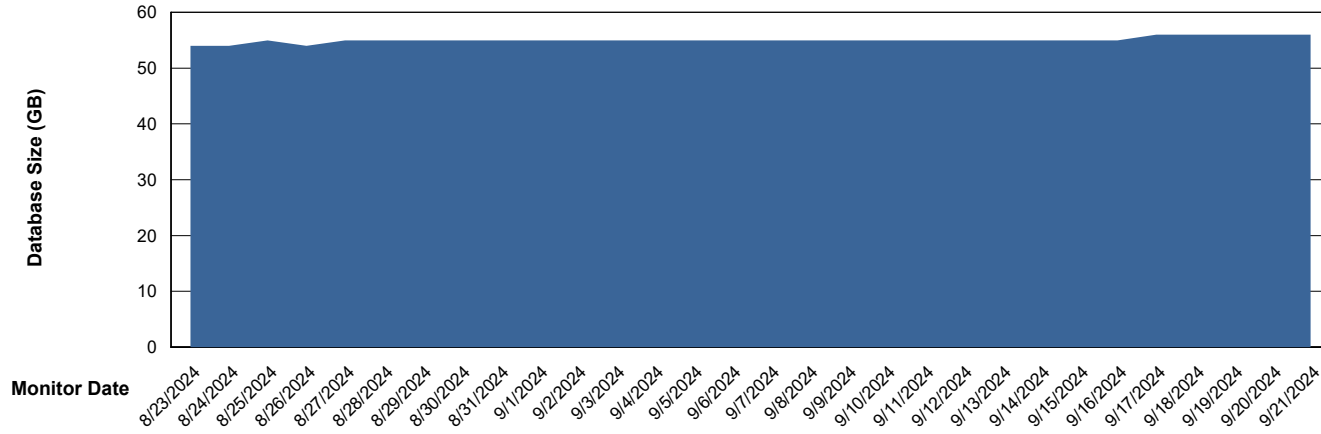

DATABASE SIZE HUE_PRD_S-ORABI2_ABS1

Database growth over last month