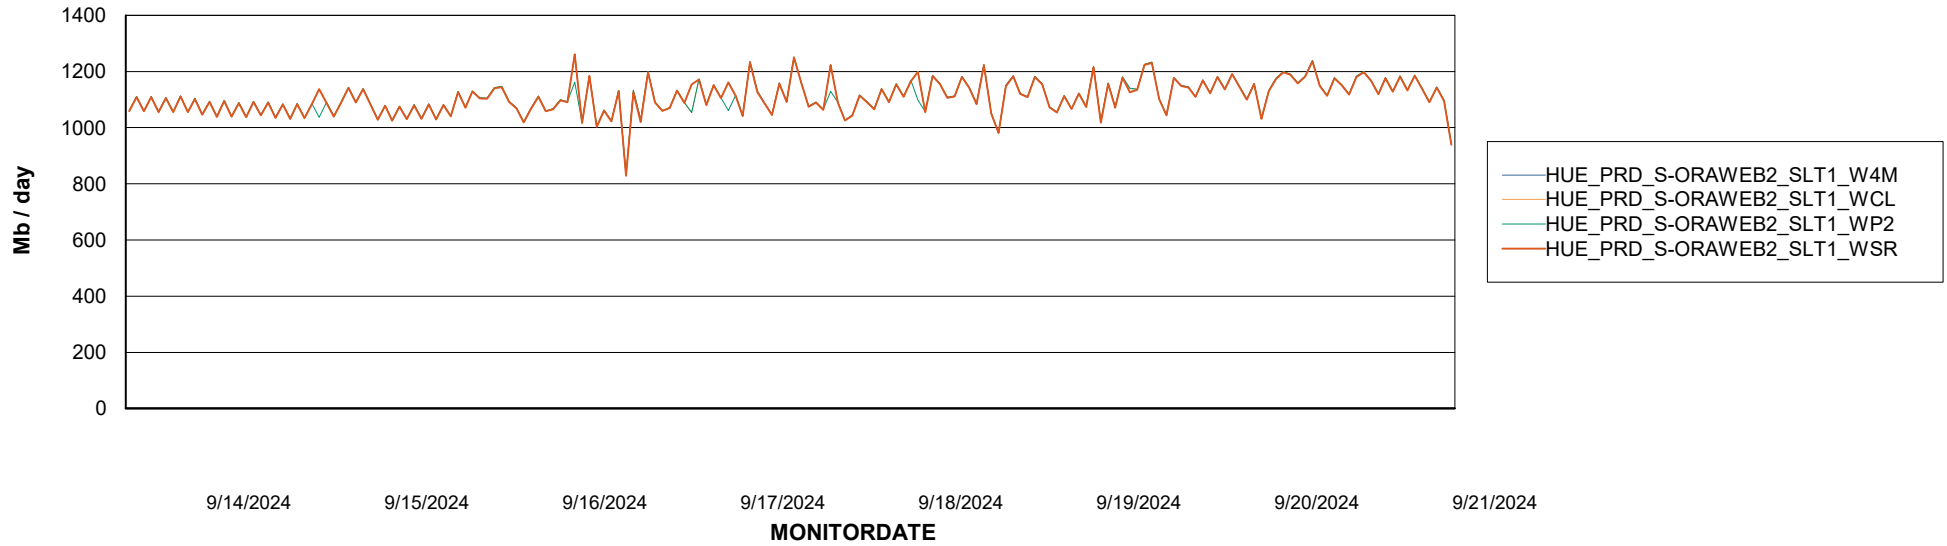

ABSolute Web Component Services

Avg memory used per ABS Web component