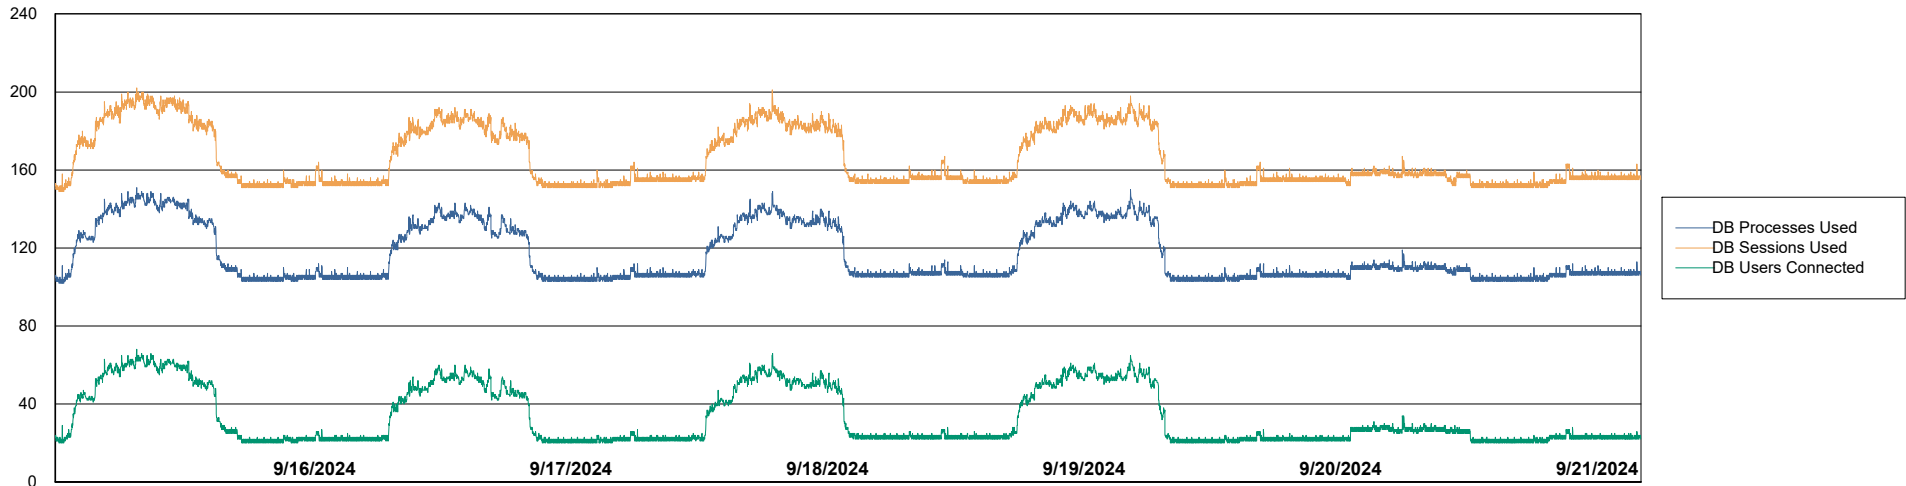

Database Performance HUE_PRD_S-ORAPROD2_ABS1