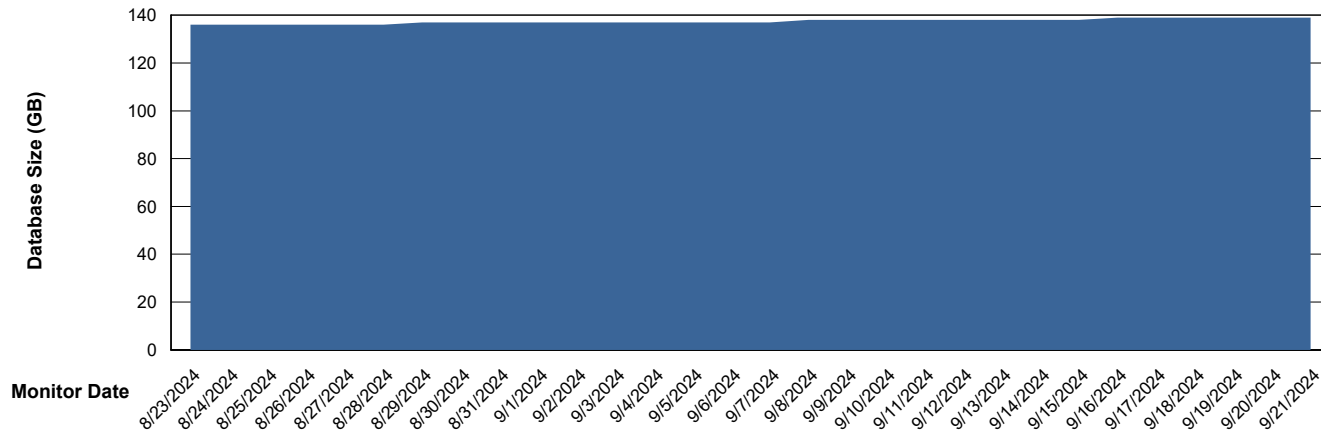

DATABASE SIZE HUE_PRD_S-ORAPROD2_ABS1

Database growth over last month