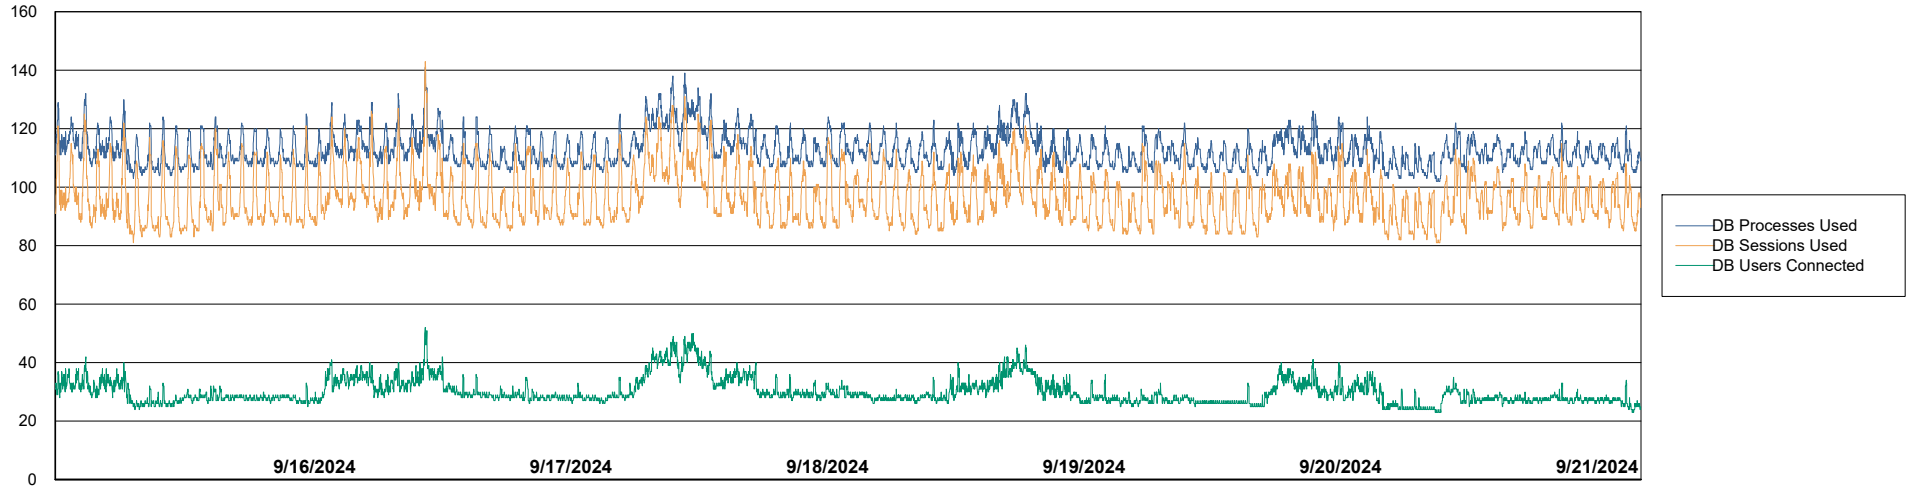

Weekly SLA Customer Report

Customer EUT_Production
Database ID 114

Database Performance EUT_EUP_PRD_URVINA22T_DB_ABS1

Weekly SLA Customer Report

Customer EUT_Production
Database ID 114

Database Performance EUT_URM_PRD_URVINA26_DB_ABS1