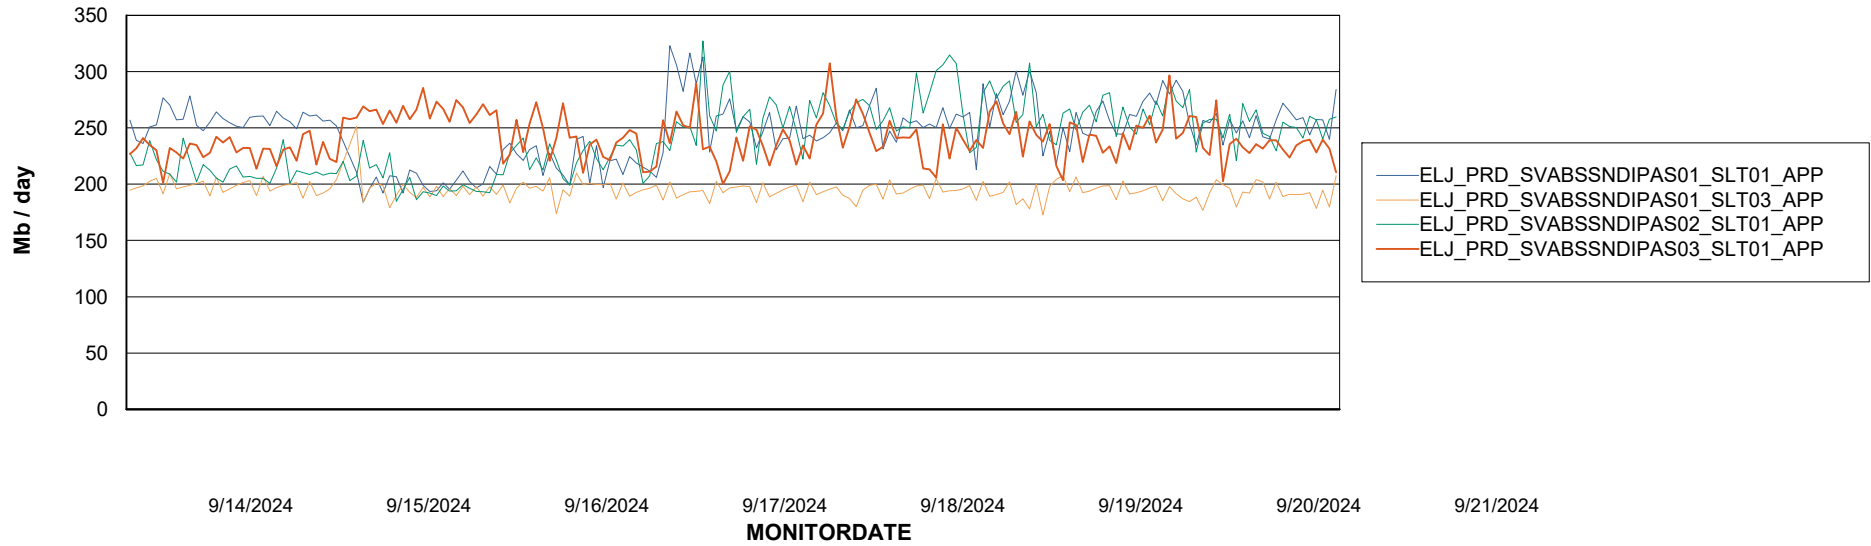

ABSSolute Application Server Services

Avg memory used per ABS Server Service