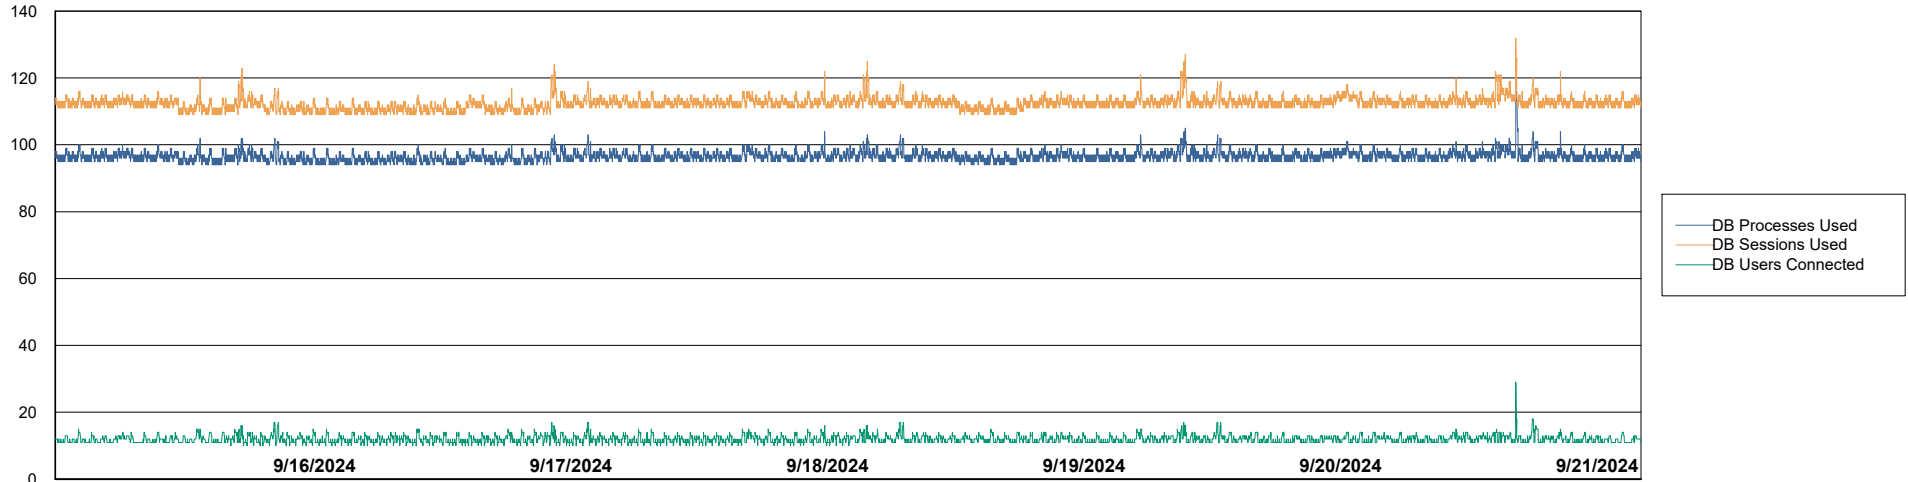

Database Performance ELJ_PRD_FRASEQXPRDDB03_ABS1