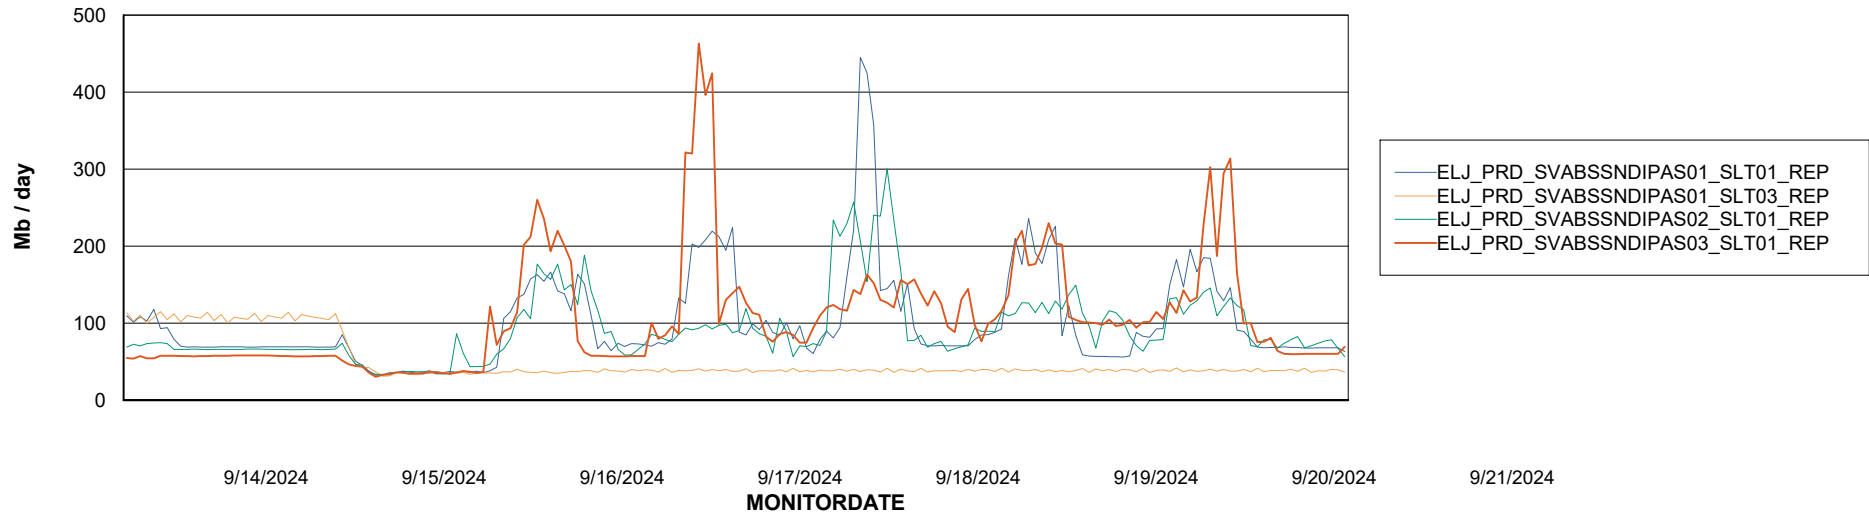

ABSSolute Application ReportServer Services

Avg memory used per ReportServer Service