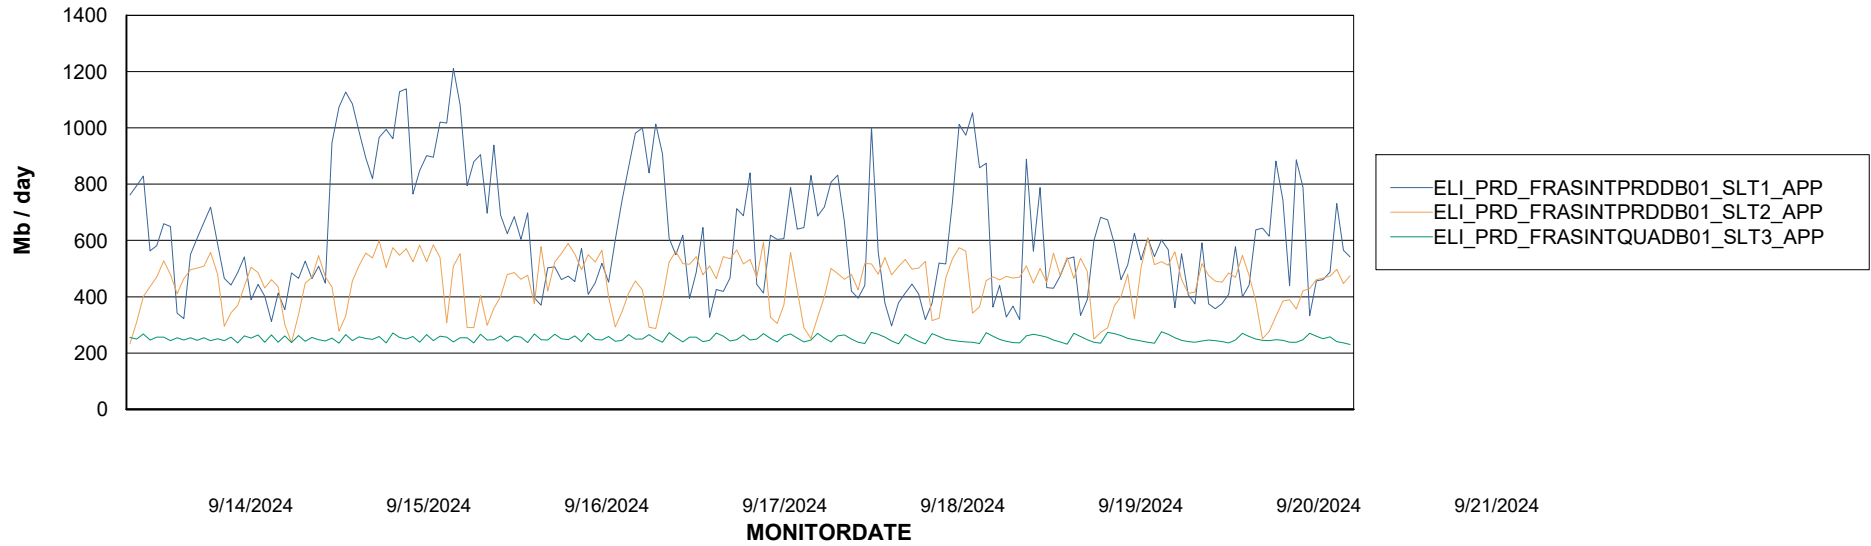

ABSSolute Application Server Services

Avg memory used per ABS Server Service