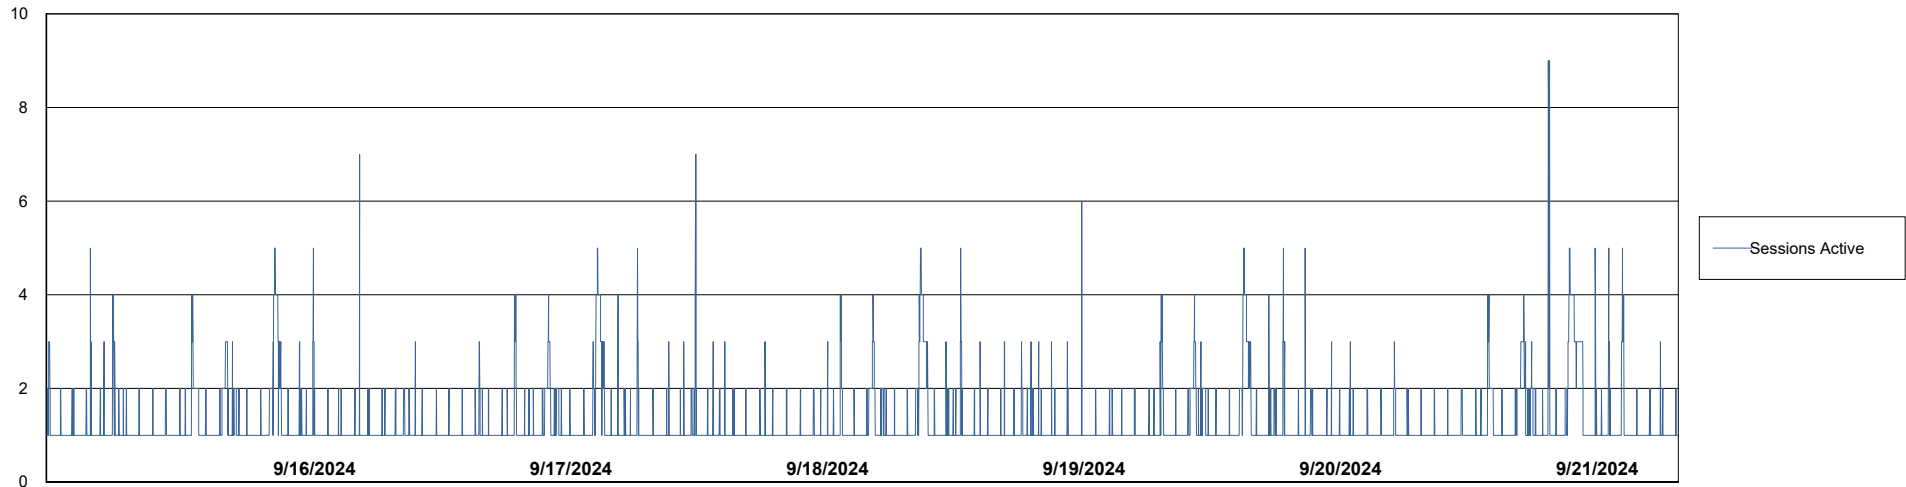

Database Performance ELI_PRD_FRASEQXPRDDB04-BI_ABS1