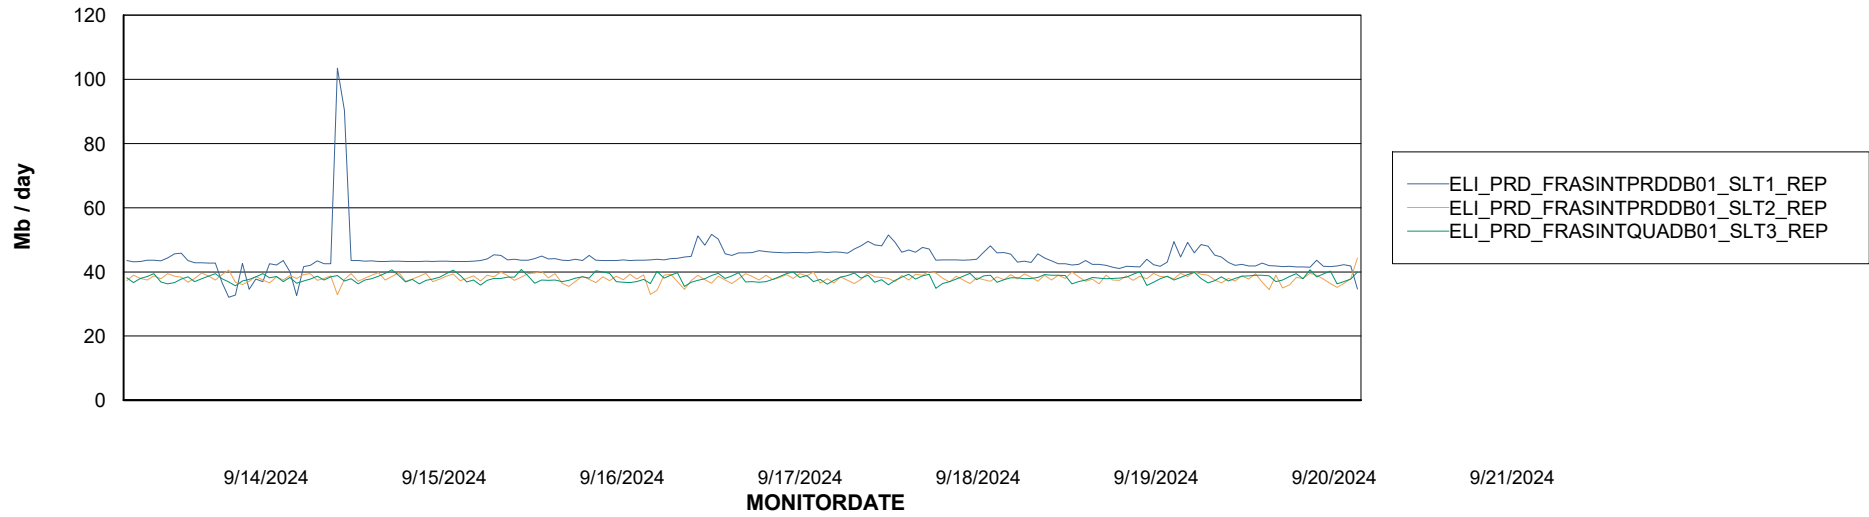

ABSSolute Application ReportServer Services

Avg memory used per ReportServer Service