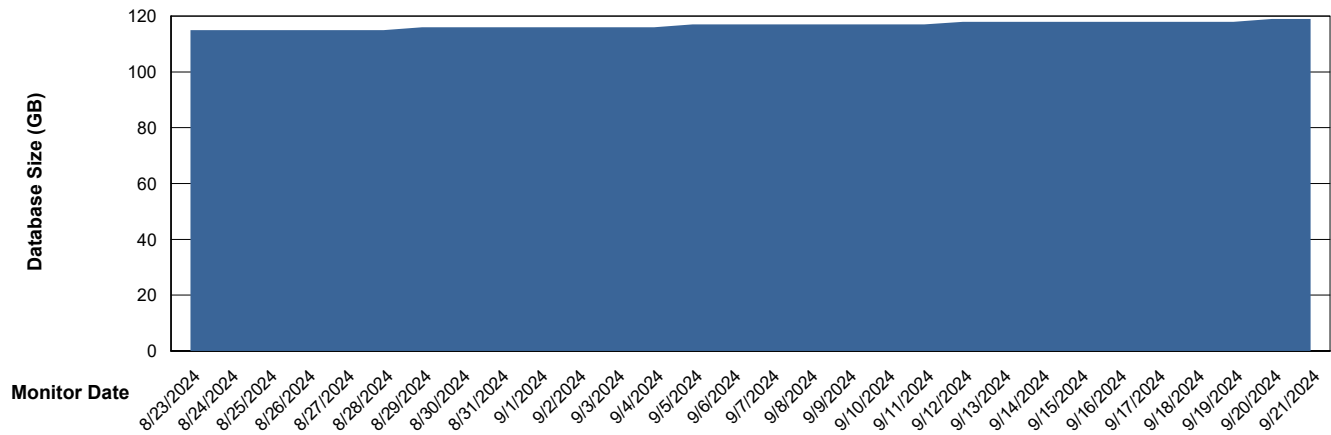

DATABASE SIZE ELI_PRD_FRASINTPRDDB01_ABS1

Database growth over last month