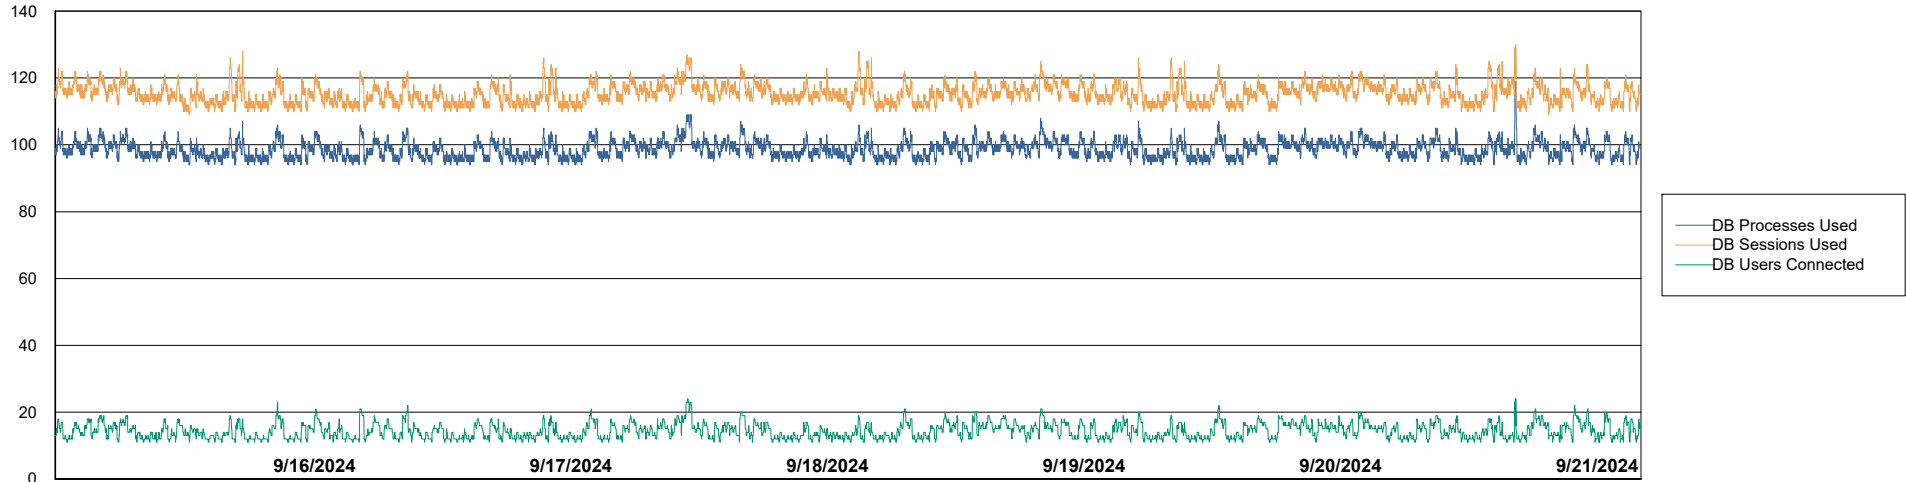

Database Performance ELI_PRD_FRASEQXPRDDB04-BI_ABS1