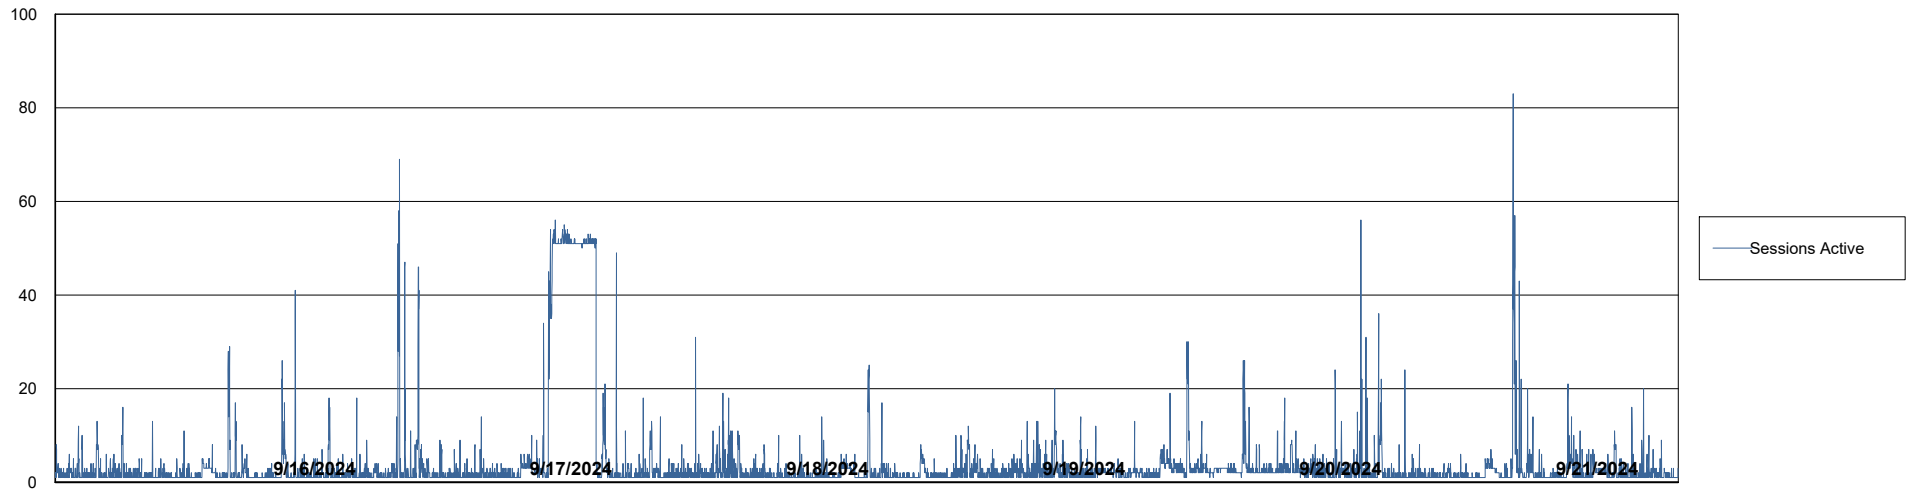

Database Performance ELI_PRD_FRASINTPRDDB01_ABS1