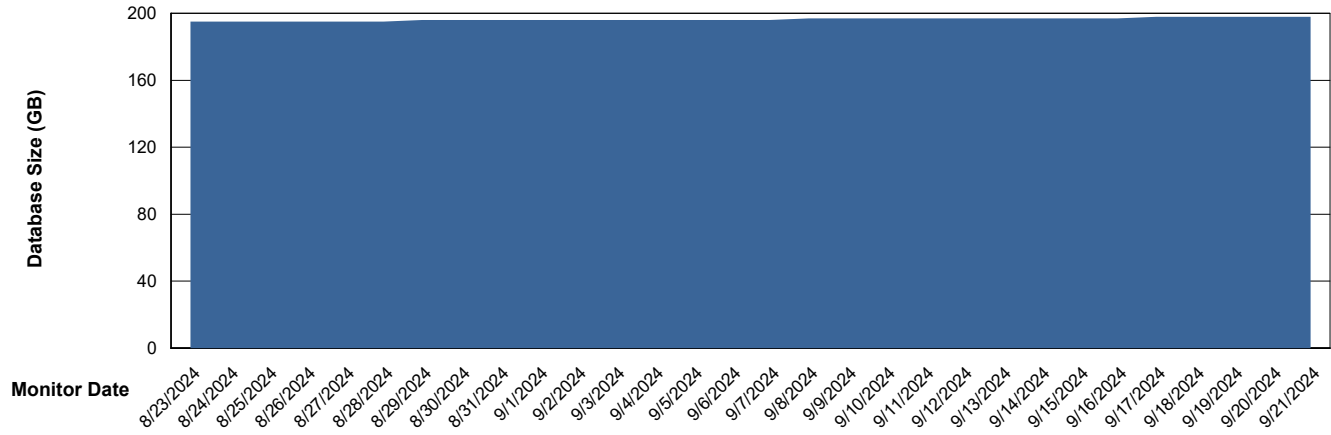

DATABASE SIZE ELI_PRD_FRASEQXPRDDB04-BI_ABS1

Database growth over last month