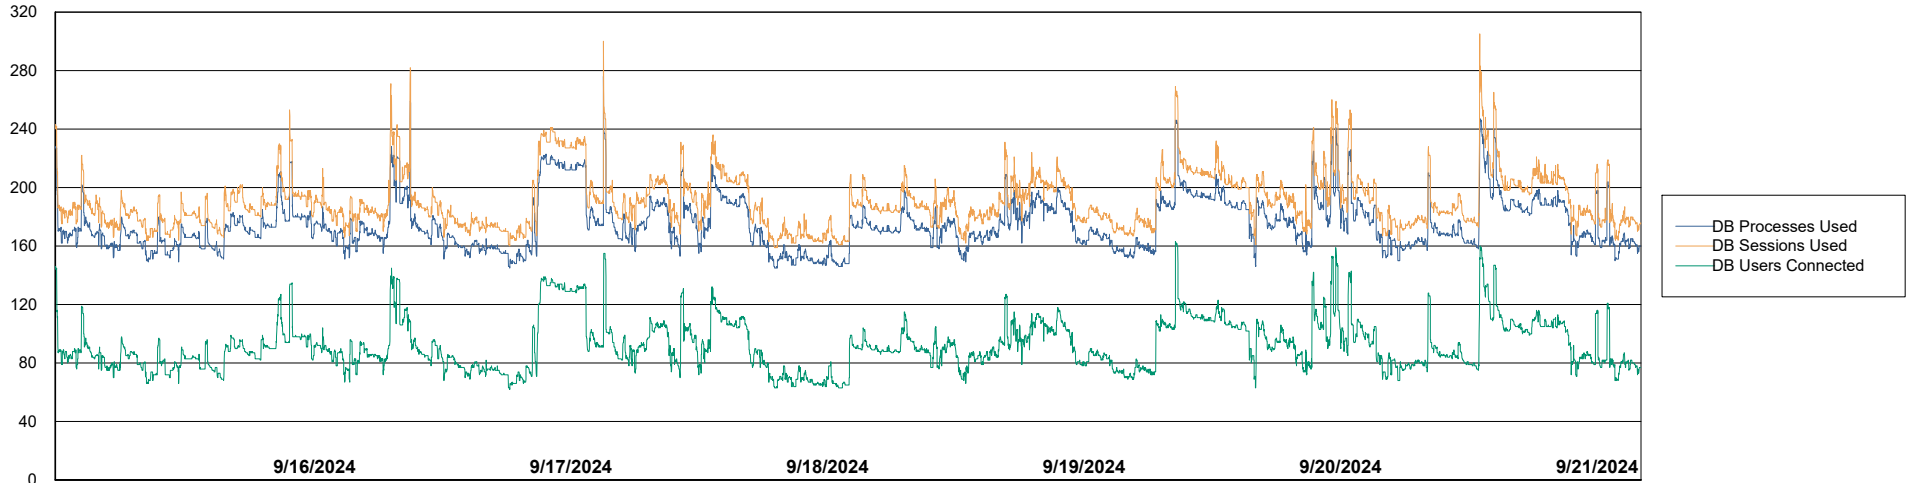

Database Performance ELI_PRD_FRASINTPRDDB01_ABS1