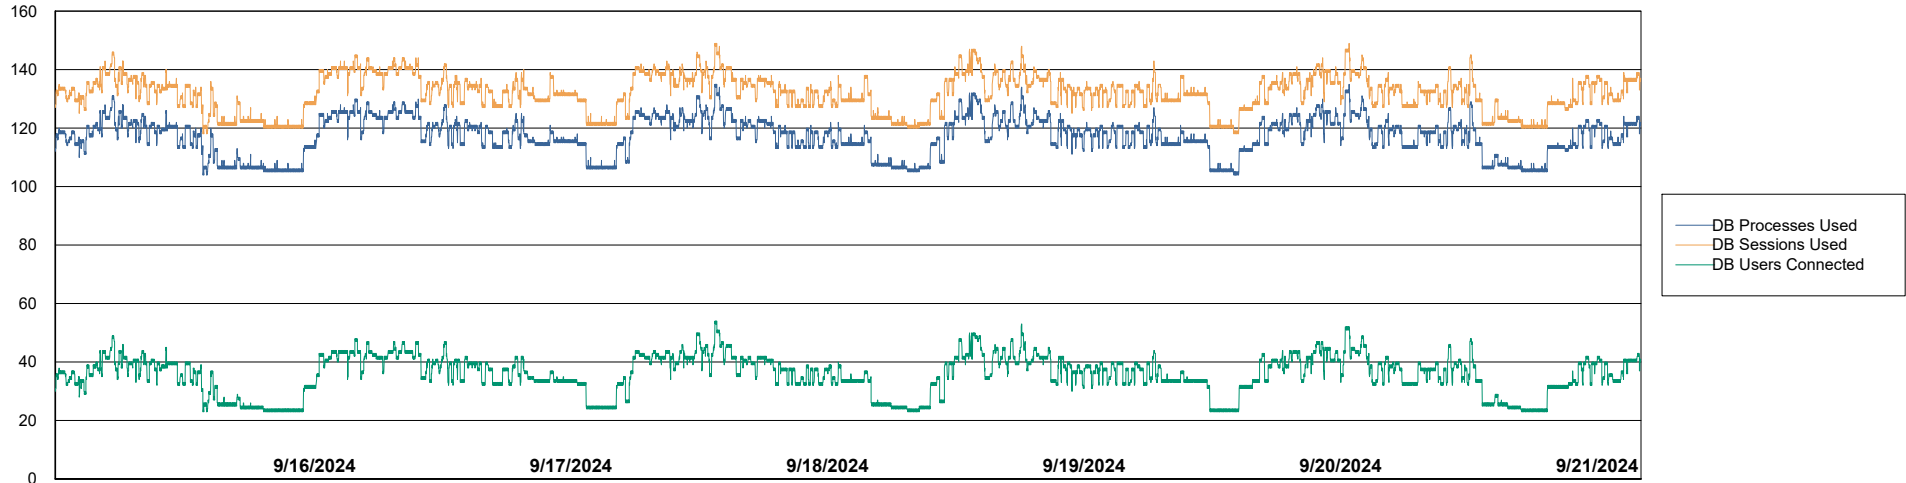

Weekly SLA Customer Report

Customer ECL_Production
Database ID 156

Harddisk Usage ECL_PRD_ECLABS-WEB

	Free disk space on C: (%)	Total disk space on C: (Gb)	Used disk space on C: (Gb)
9/21/2024	28	99	71
9/20/2024	28	99	71
9/19/2024	28	99	71
9/18/2024	28	99	71
9/17/2024	28	99	71
9/16/2024	28	99	71
9/15/2024	28	99	71

Weekly SLA Customer Report

Customer ECL_Production
Database ID 156

Database Performance ECL_PRD_ECLABS_ABS1

Weekly SLA Customer Report

Customer ECL_Production
Database ID 156

Database Performance ECL_PRD_ECLABS-TEST_HSBABS1