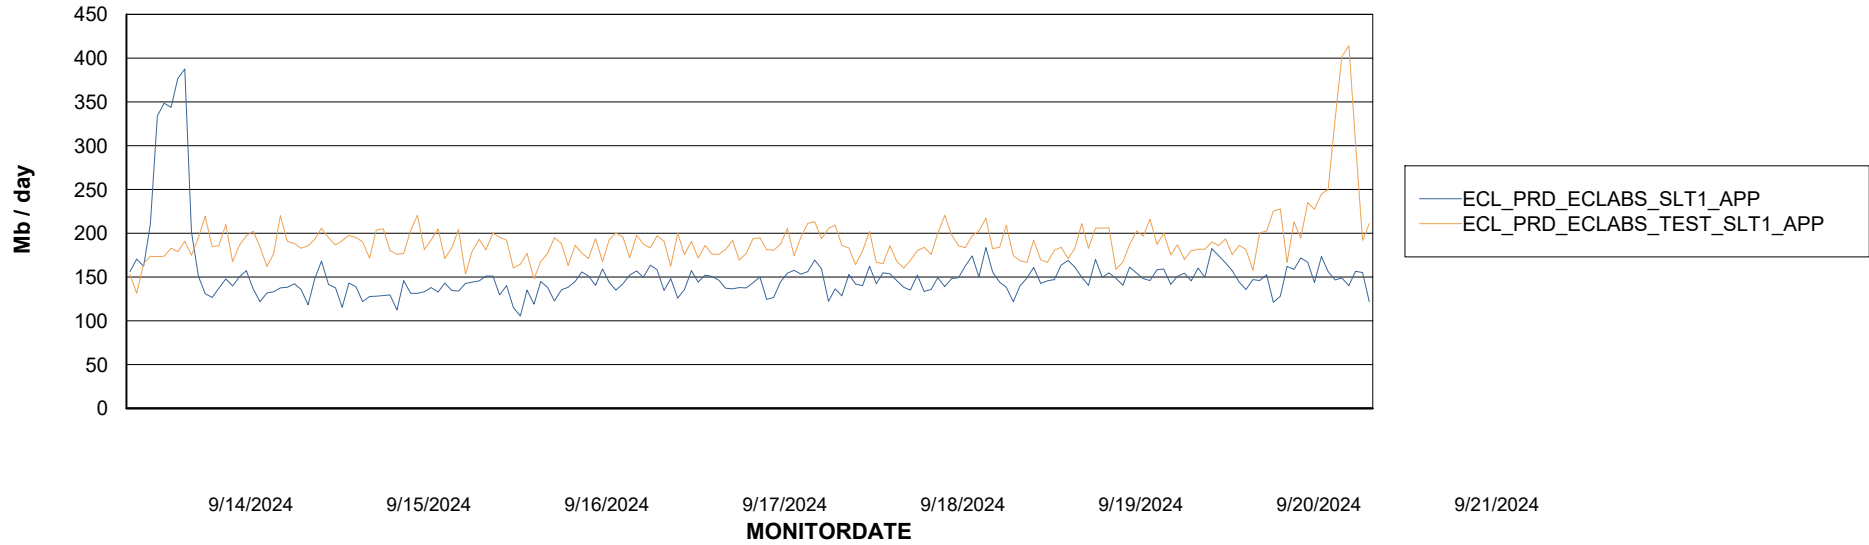

ABSSolute Application Server Services

Avg memory used per ABS Server Service