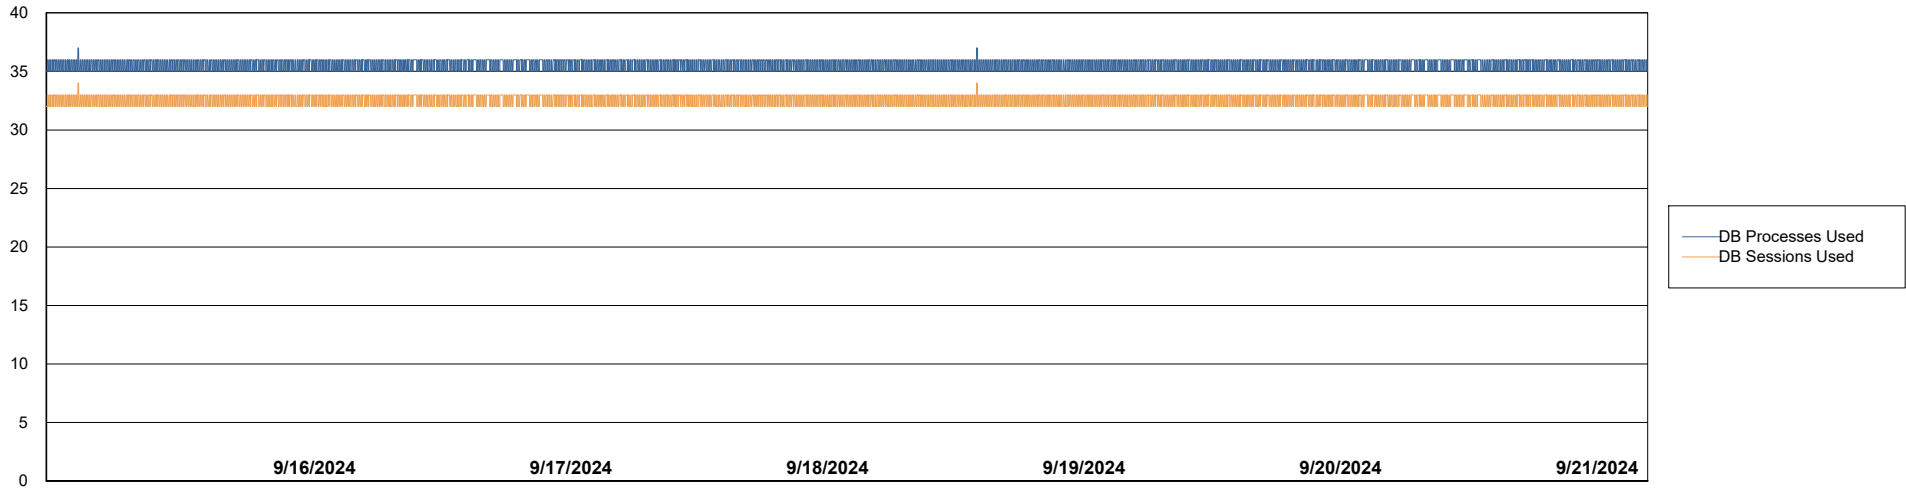

Database Performance ECL_PRD_ECLABS-TEST_HSBABS1

DB Processes Max 1,000