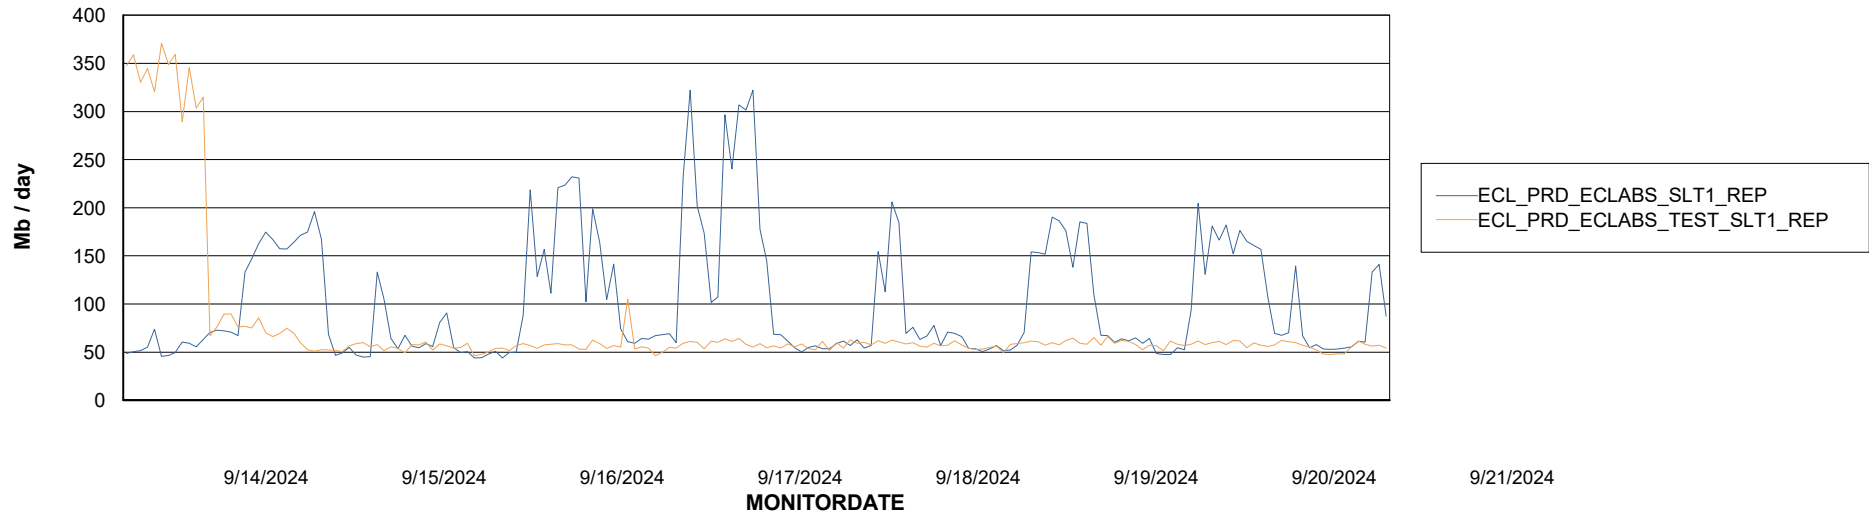

Avg memory used per ABS Server Service

Avg users per day per ABS server

Weekly SLA Customer Report

Customer ECL_Production
Database ID 156

ABSSolute Application ReportServer Services

Avg memory used per ReportServer Service