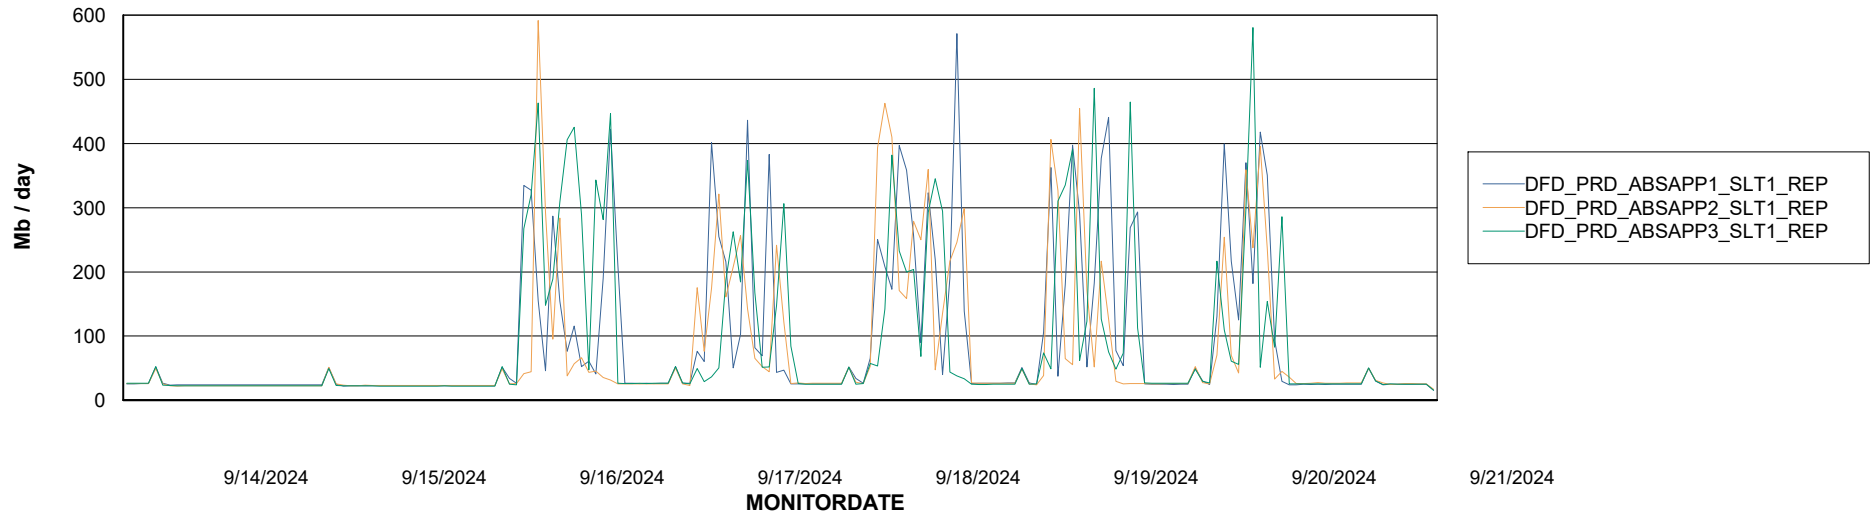

ABSSolute Application ReportServer Services

Avg memory used per ReportServer Service