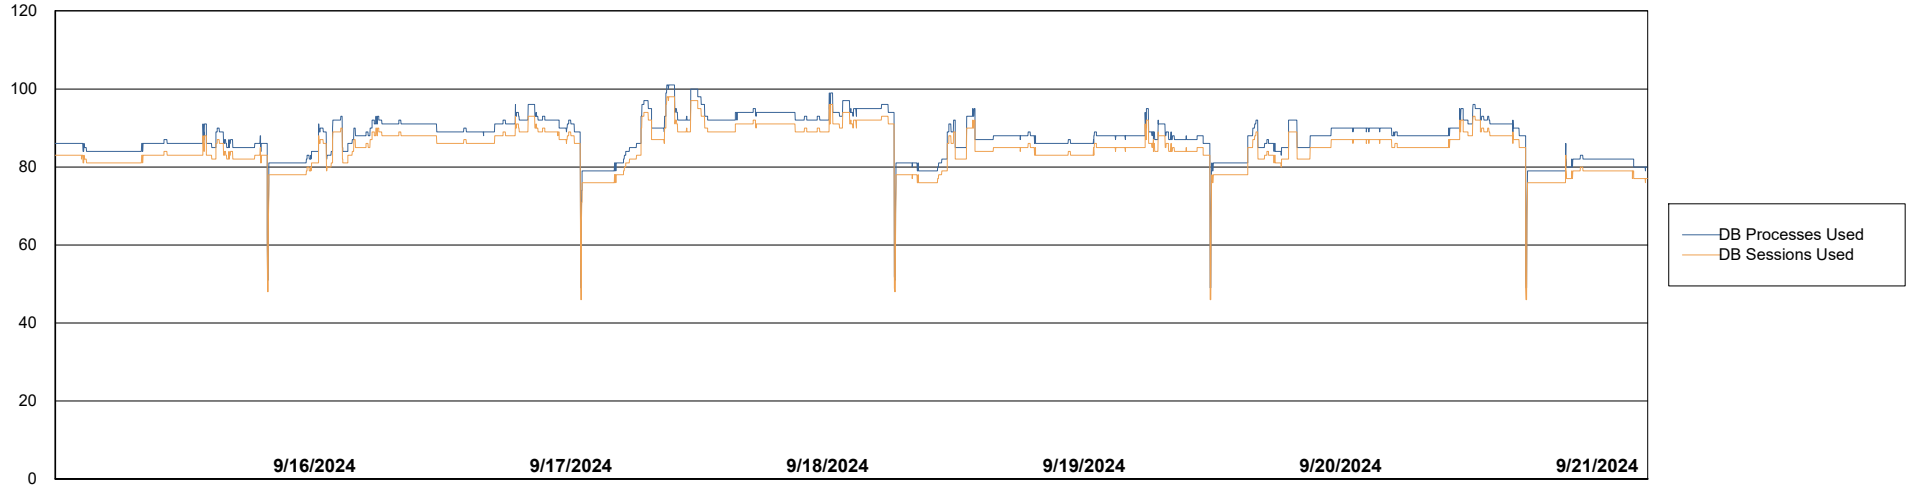

Database Performance DFD_PRD_S-S-ORACLE01-F_ABS1

DB Processes Max 600
DB Sessions Max 4