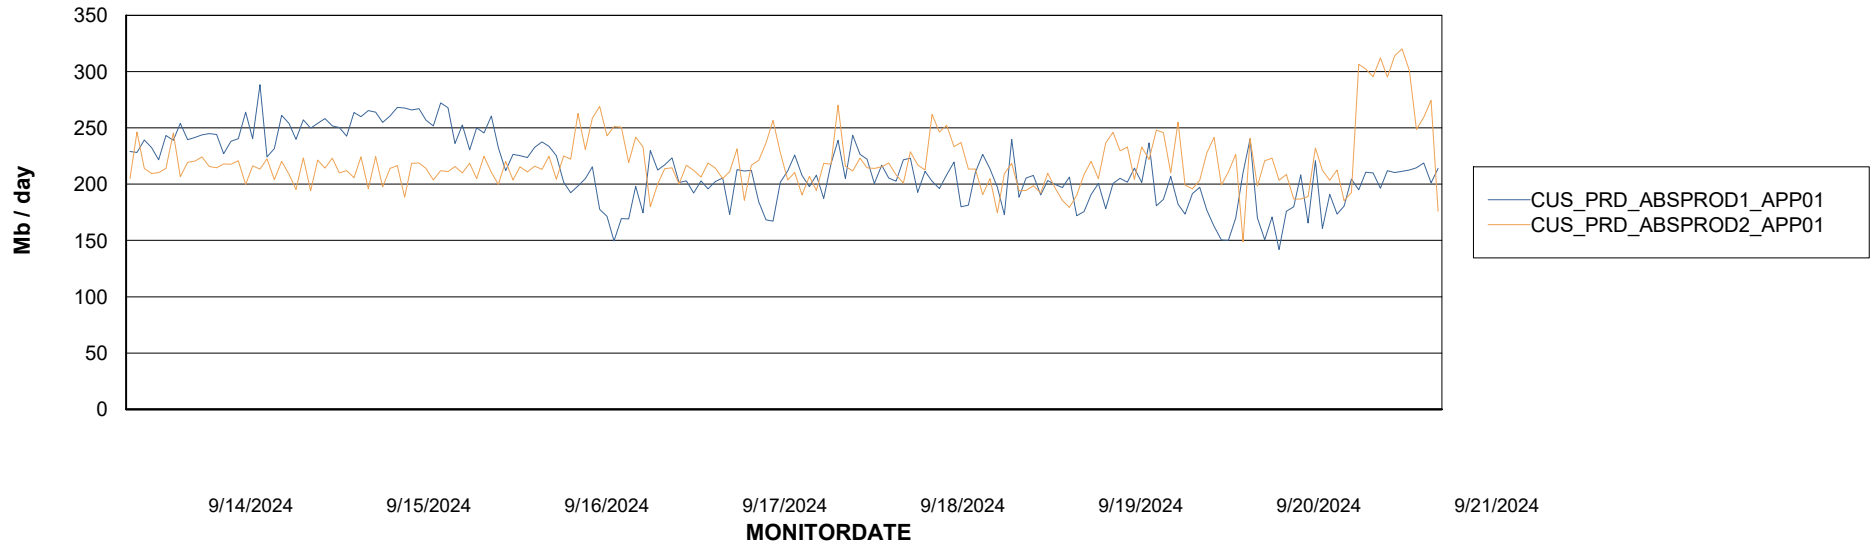

ABSSolute Application Server Services

Avg memory used per ABS Server Service