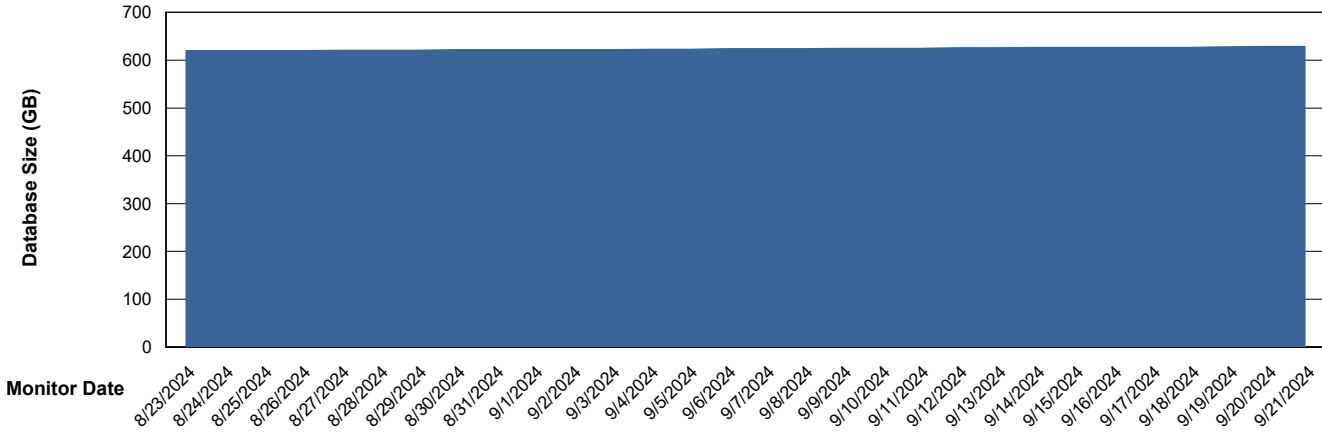

Database growth over last month

Database Tablespace CUS_PRD_ABSDB1_ABS1

Date	Tablespace Name	Filesize (Gb)	Usedsize (Gb)	Percentage free
9/21/2024	ABSDATA	286	235	18
	INDX	459	380	17
9/20/2024	ABSDATA	286	234	18
	INDX	459	380	17
9/19/2024	ABSDATA	286	234	18
	INDX	451	379	16
9/18/2024	ABSDATA	286	234	18
	INDX	451	379	16
9/17/2024	ABSDATA	286	234	18
	INDX	451	378	16
9/16/2024	ABSDATA	286	234	18
	INDX	451	378	16
9/15/2024	ABSDATA	286	234	18
	INDX	451	378	16