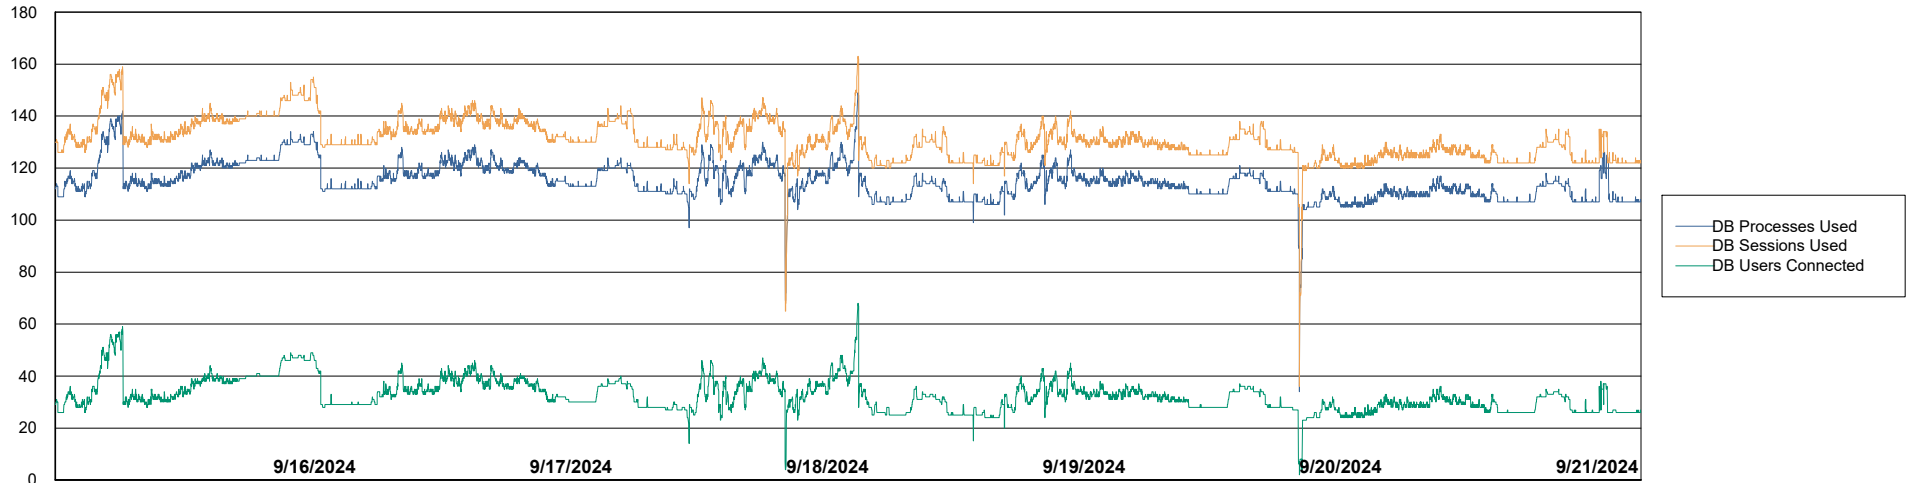

Database Performance CUS_PRD_ABSDB1_ABS1