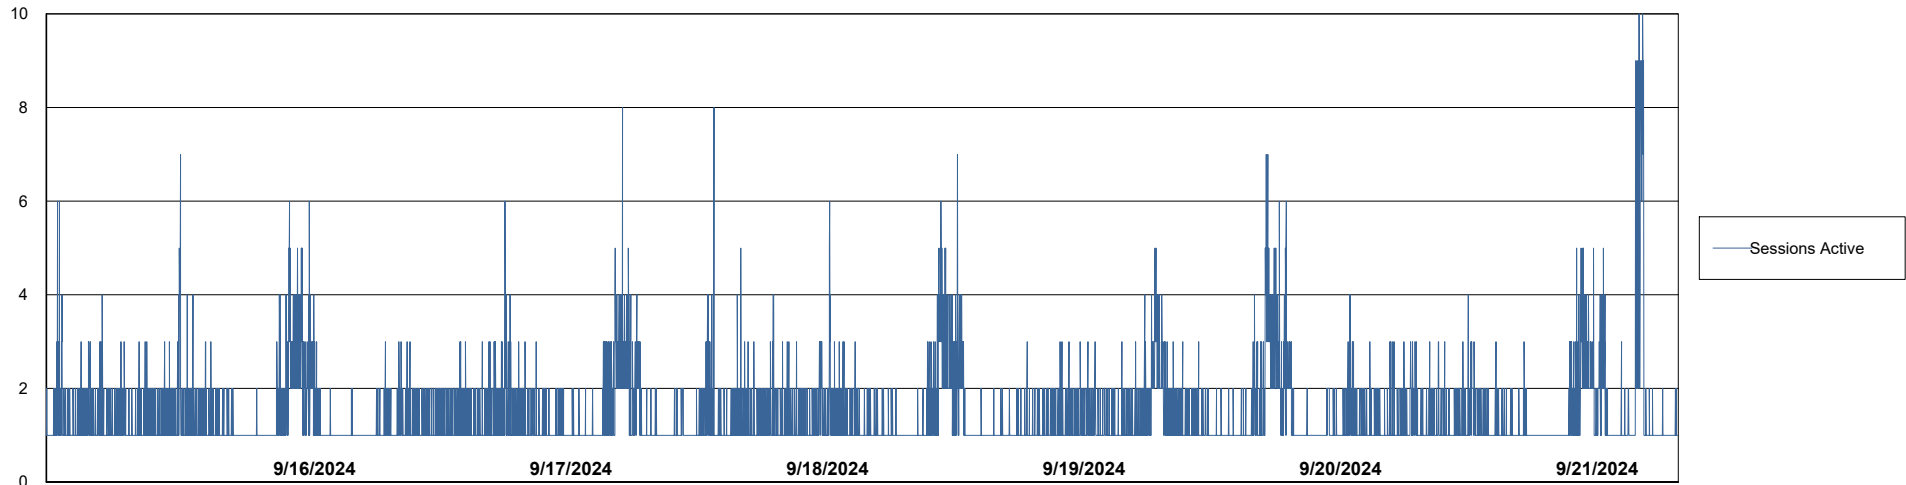

Database Performance CUS_PRD_ABSDB1_ABS1