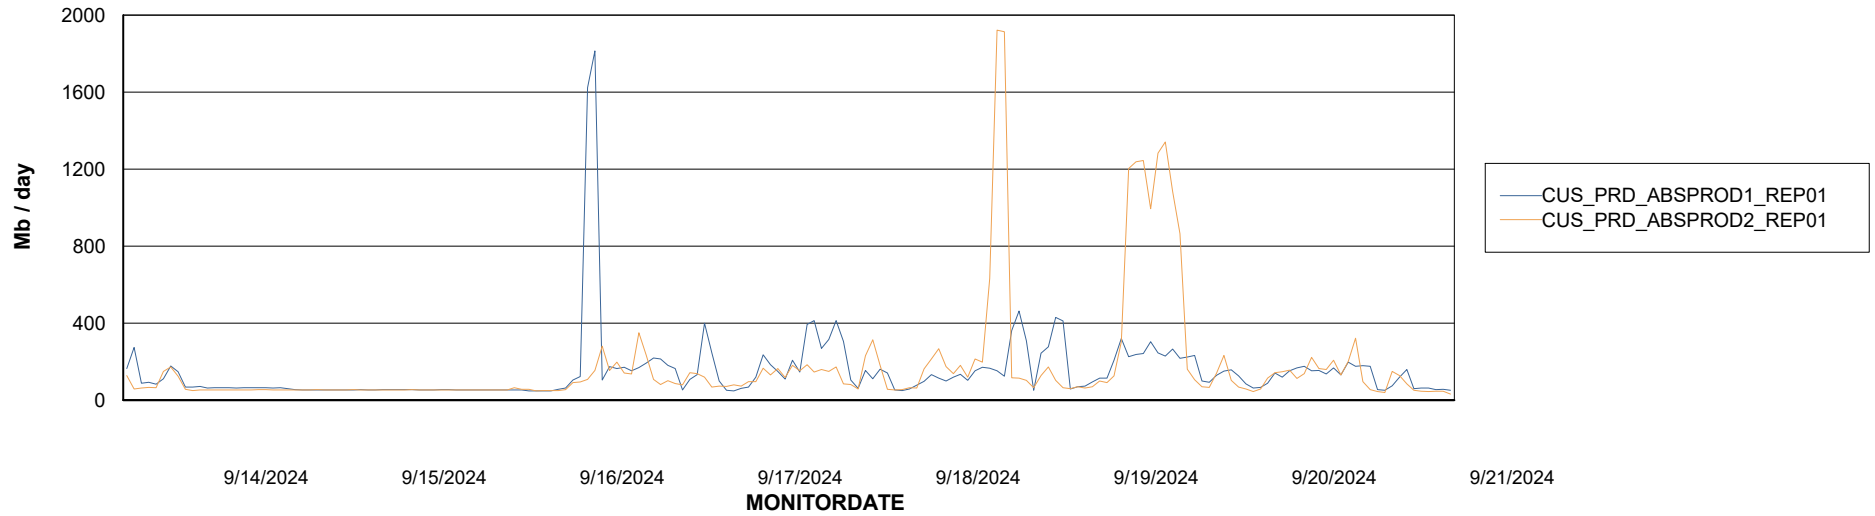

ABSSolute Application ReportServer Services

Avg memory used per ReportServer Service