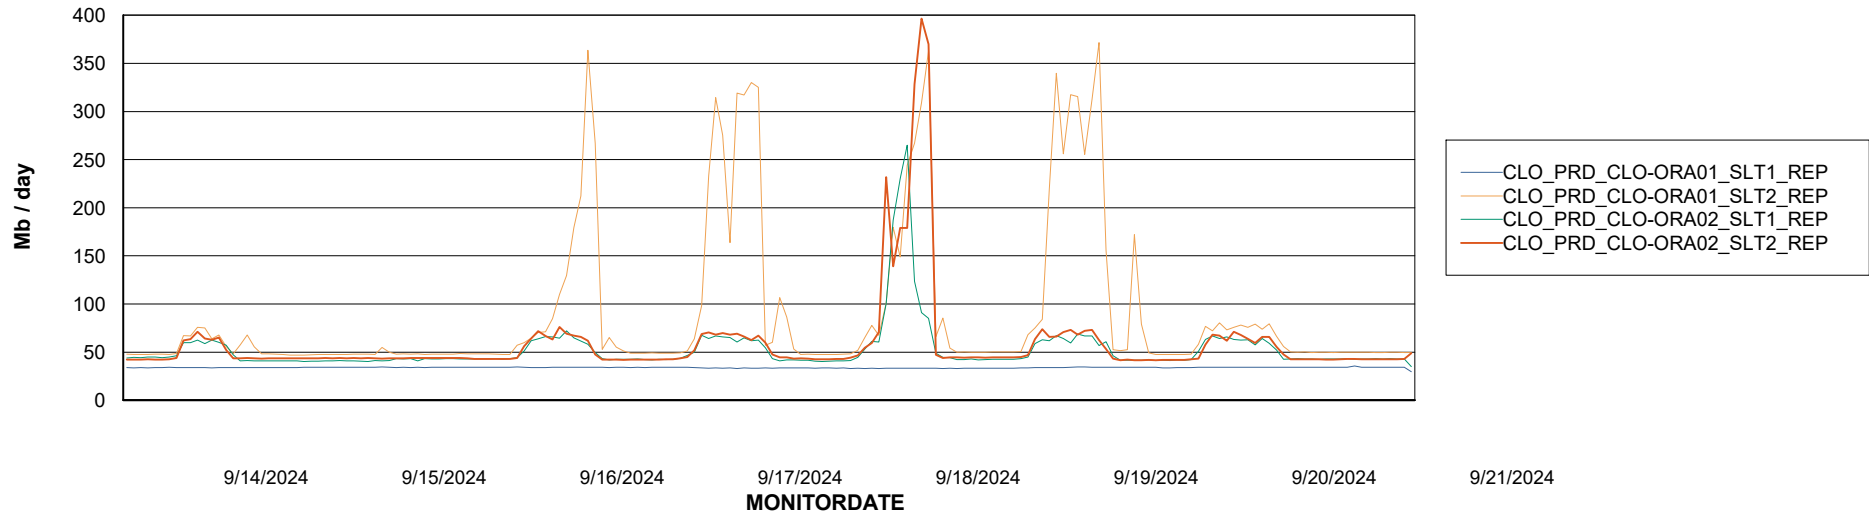

ABSSolute Application ReportServer Services

Avg memory used per ReportServer Service