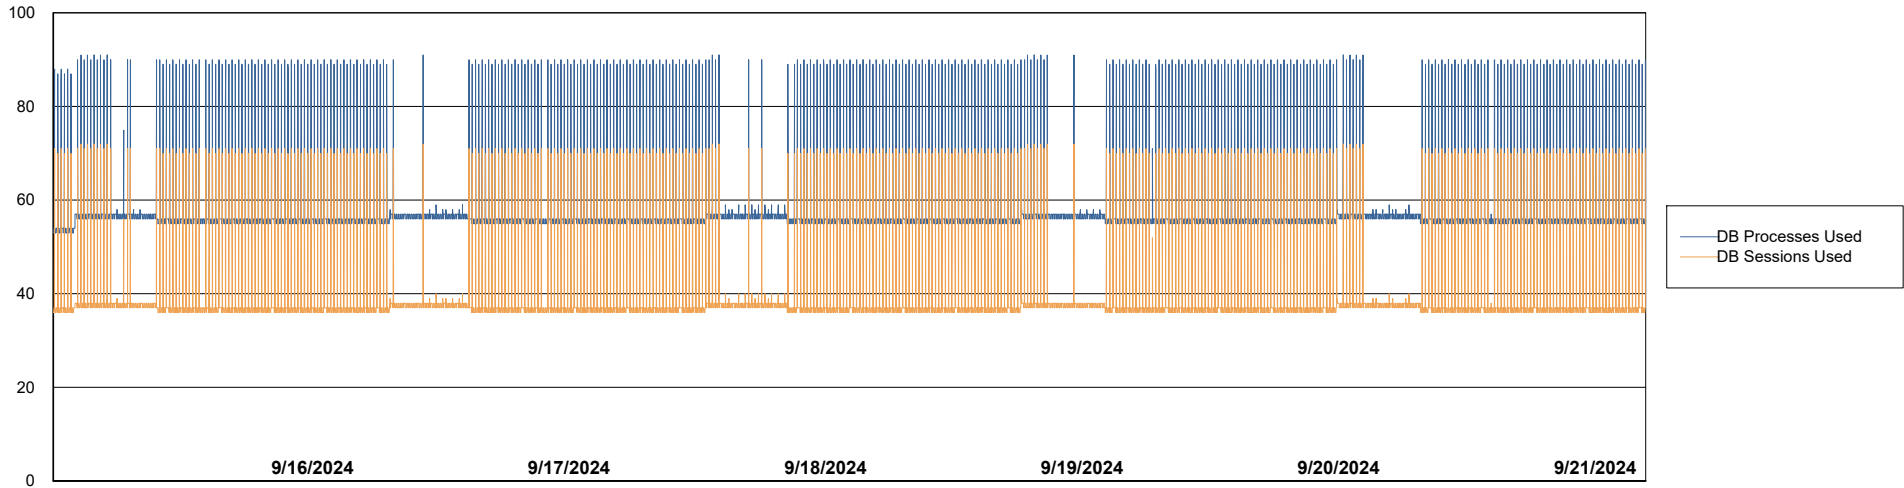

Database Performance CLO_PRD_CLO-ORA02_HSBABS1

DB Processes Max 1,000