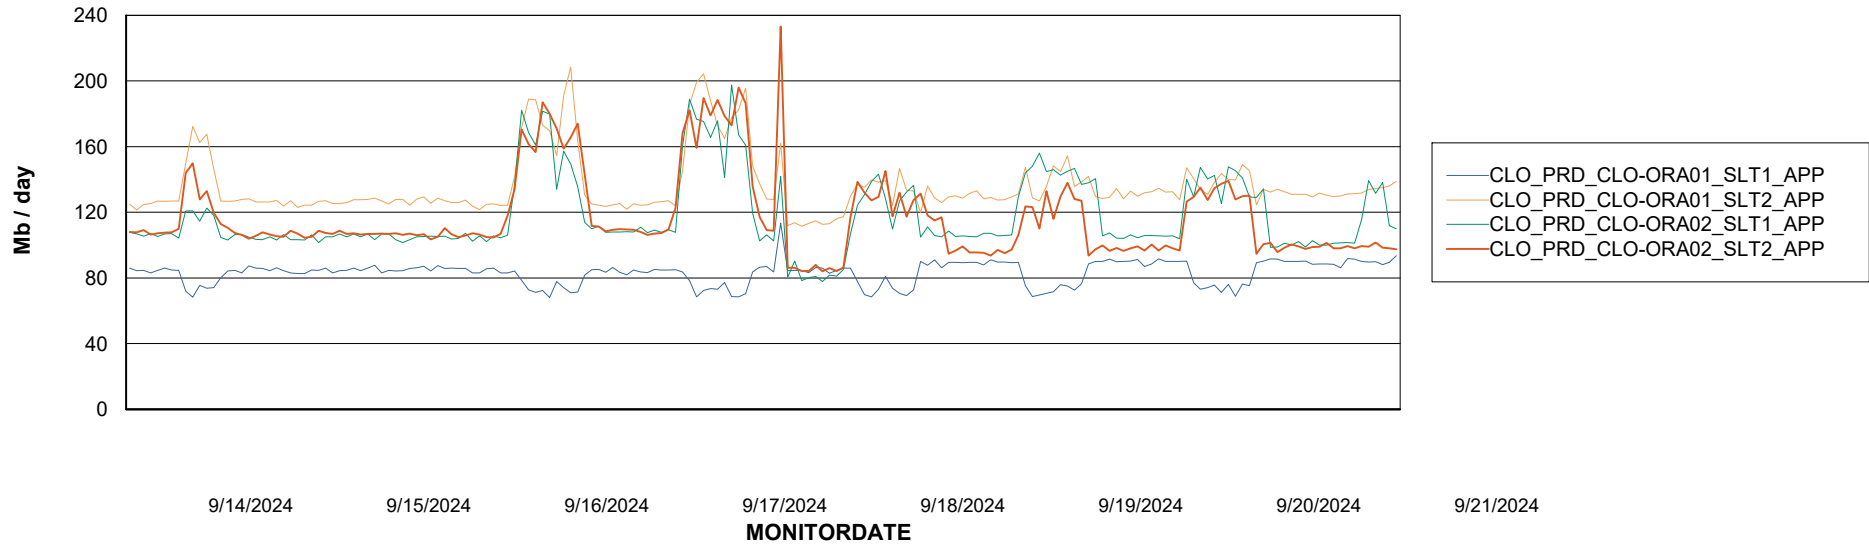

ABSSolute Application Server Services

Avg memory used per ABS Server Service