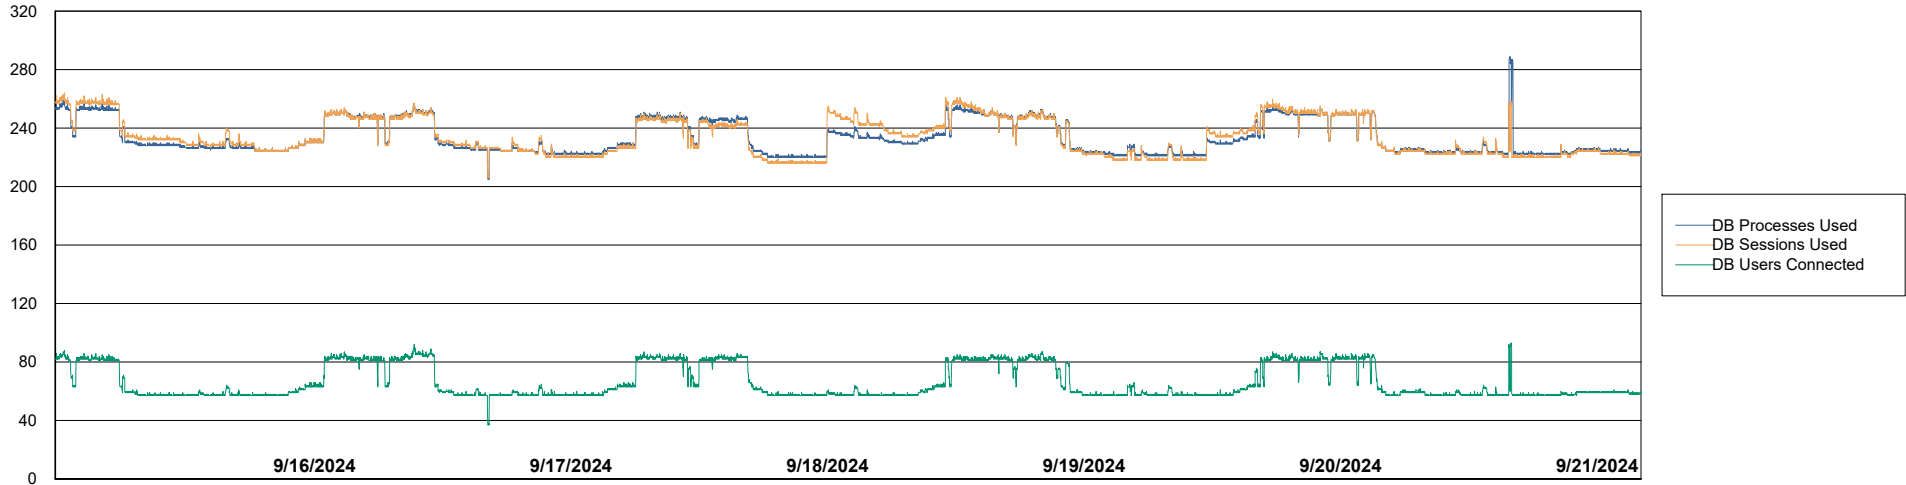

Database Performance CLO_PRD_CLO-ORA01_ABS1