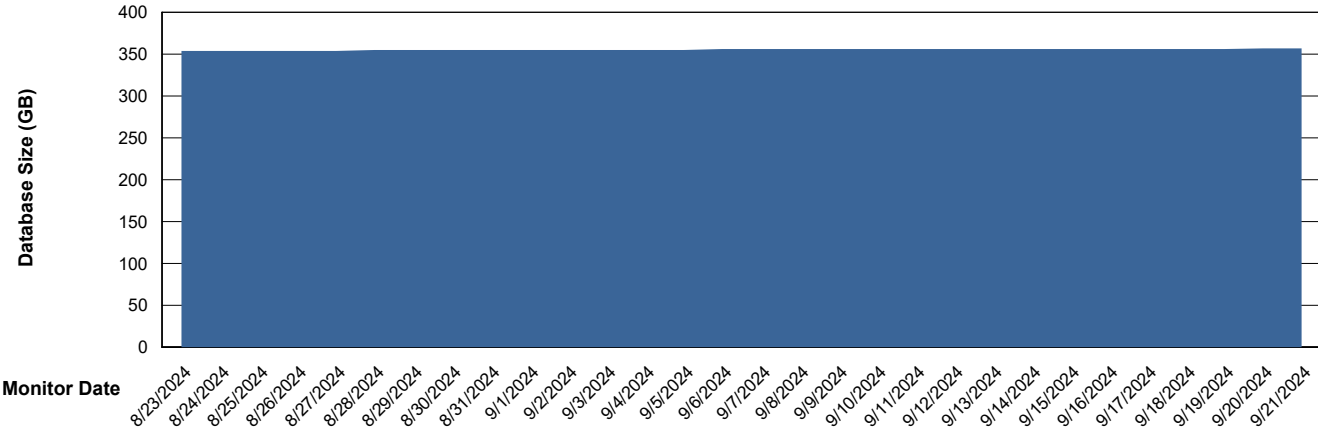

Database growth over last month

Database Tablespace CLO_PRD_CLO-ORA01_ABS1

Date	Tablespace Name	Filesize (Gb)	Usedsize (Gb)	Percentage free
9/21/2024	ABSDATA	112	93	17
	INDX	284	238	16
9/20/2024	ABSDATA	112	93	17
	INDX	284	238	16
9/19/2024	ABSDATA	112	93	17
	INDX	284	238	16
9/18/2024	ABSDATA	112	93	17
	INDX	284	238	16
9/17/2024	ABSDATA	112	93	17
	INDX	284	238	16
9/16/2024	ABSDATA	112	93	17
	INDX	284	238	16
9/15/2024	ABSDATA	112	93	17
	INDX	284	238	16