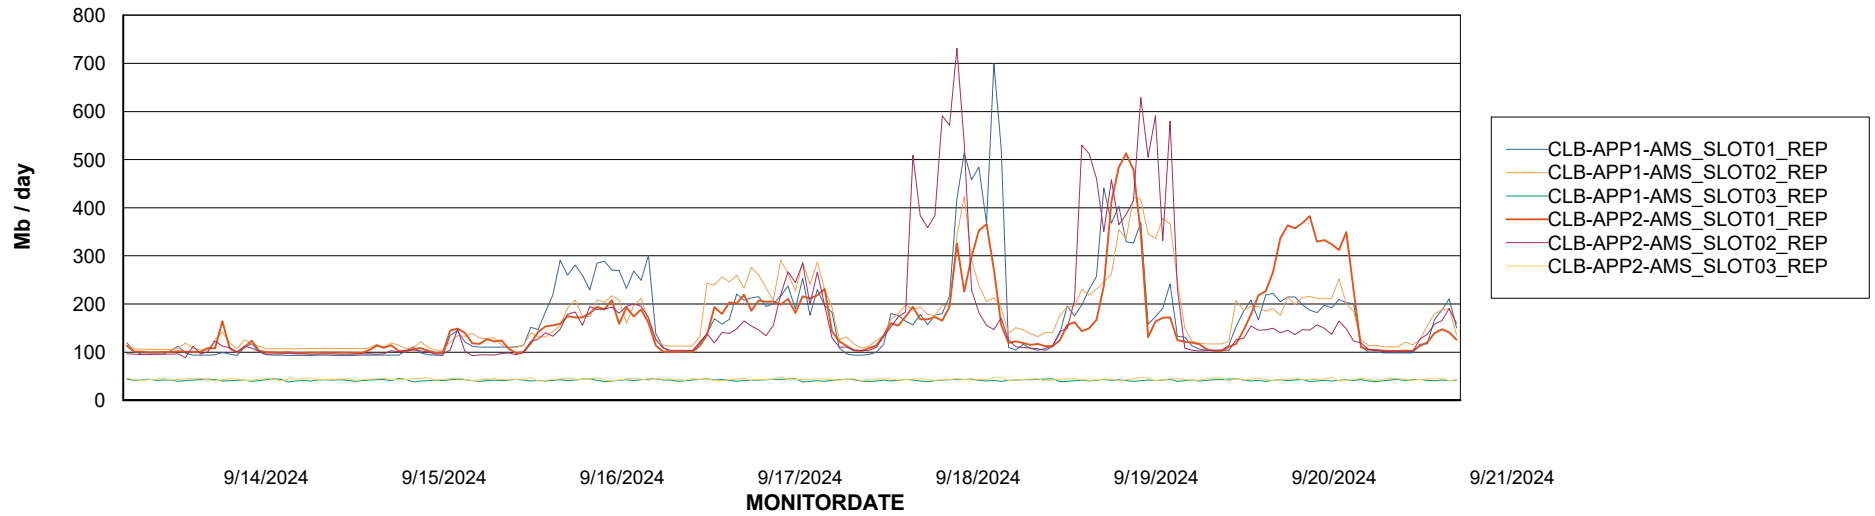

ABSSolute Application ReportServer Services

Avg memory used per ReportServer Service