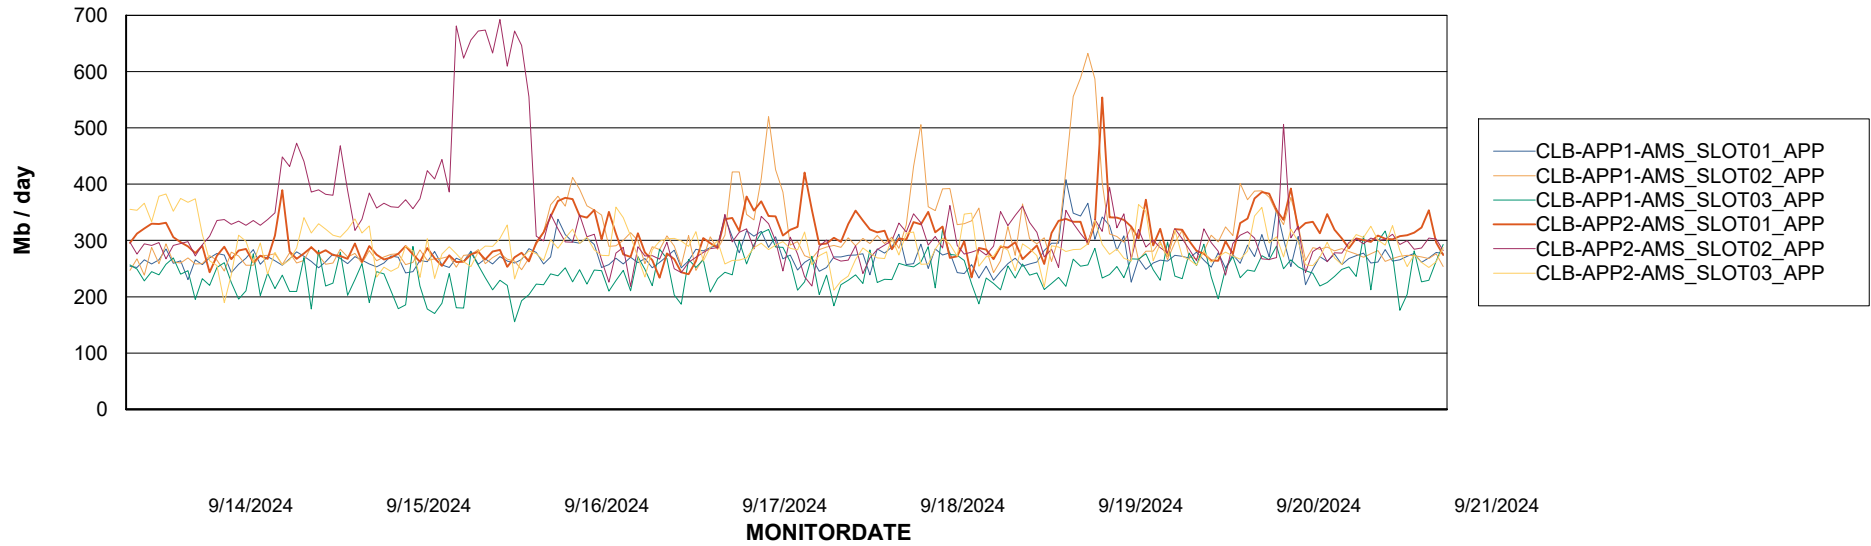

ABSSolute Application Server Services

Avg memory used per ABS Server Service