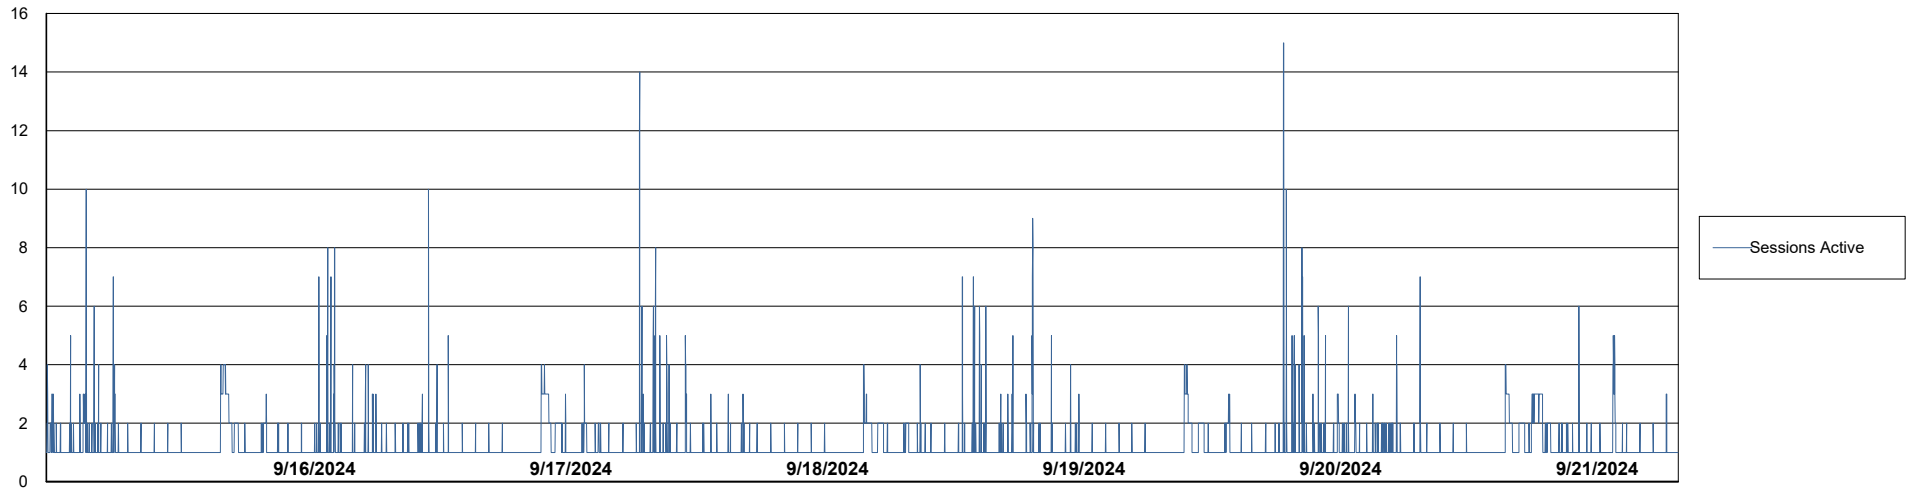

Database Performance   CLB-BI-AMS_ABS1_DB