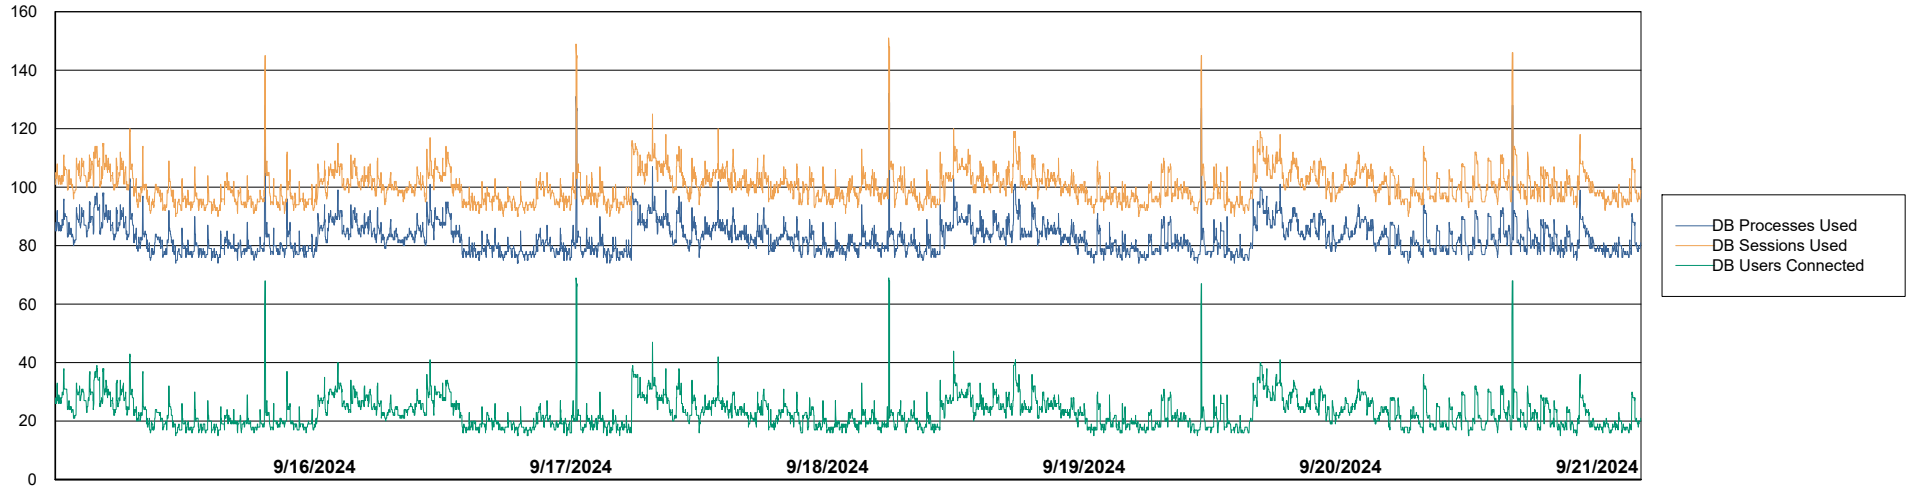

Database Performance   CLB-BI-AMS_ABS1_DB