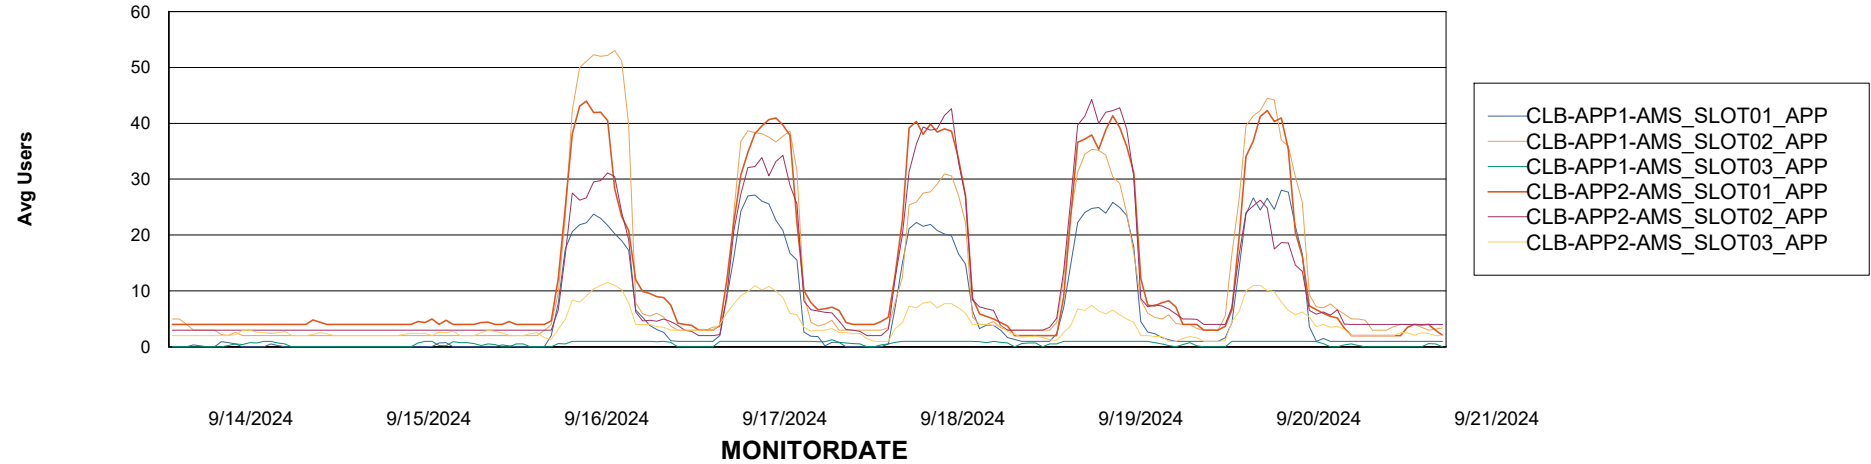

Avg users per day per ABS server