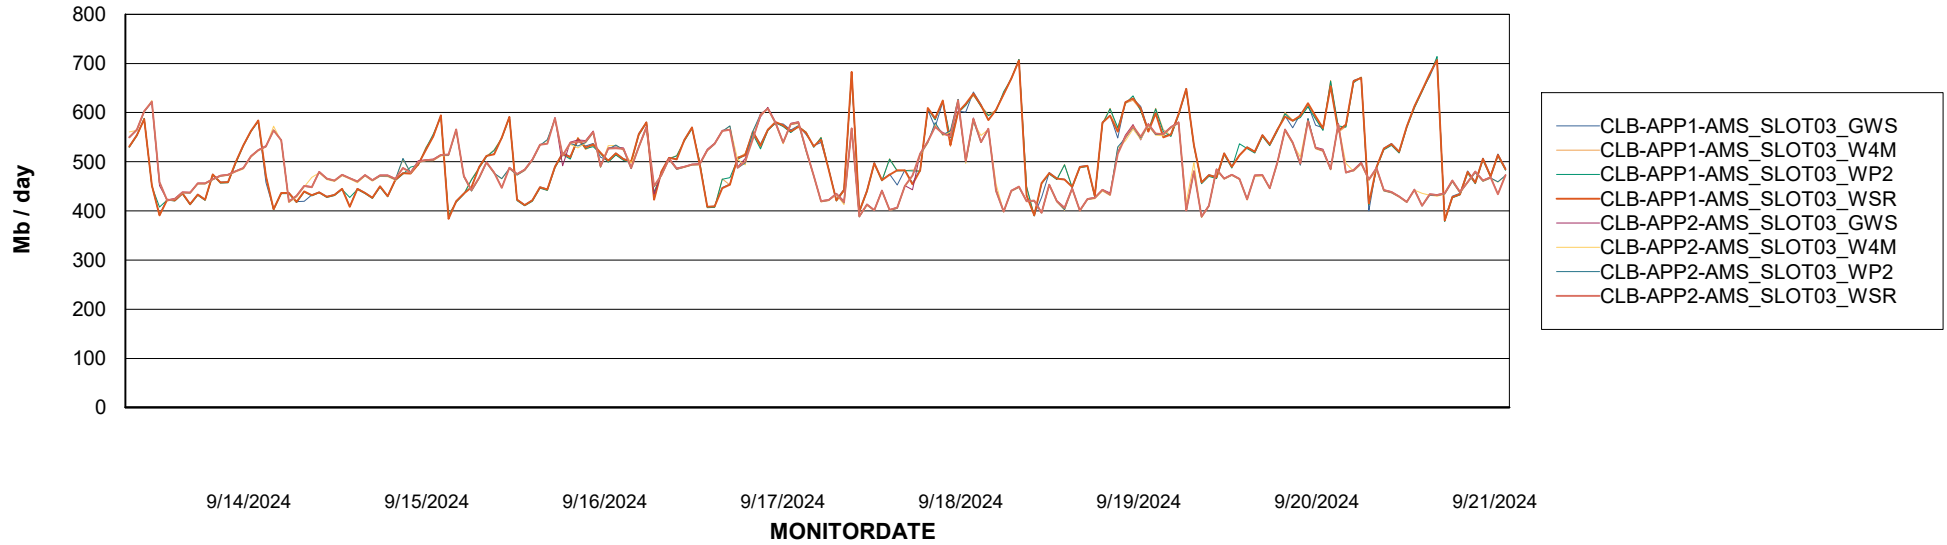

ABSSolute Web Component Services

Avg memory used per ABS Web component