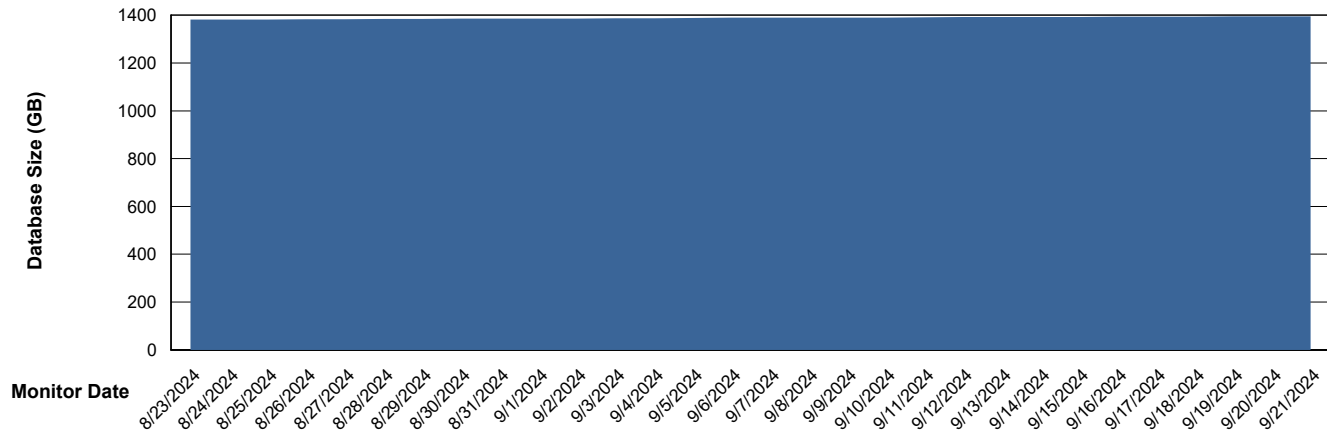

DATABASE SIZE AUJ_DB2_Primary

Database growth over last month