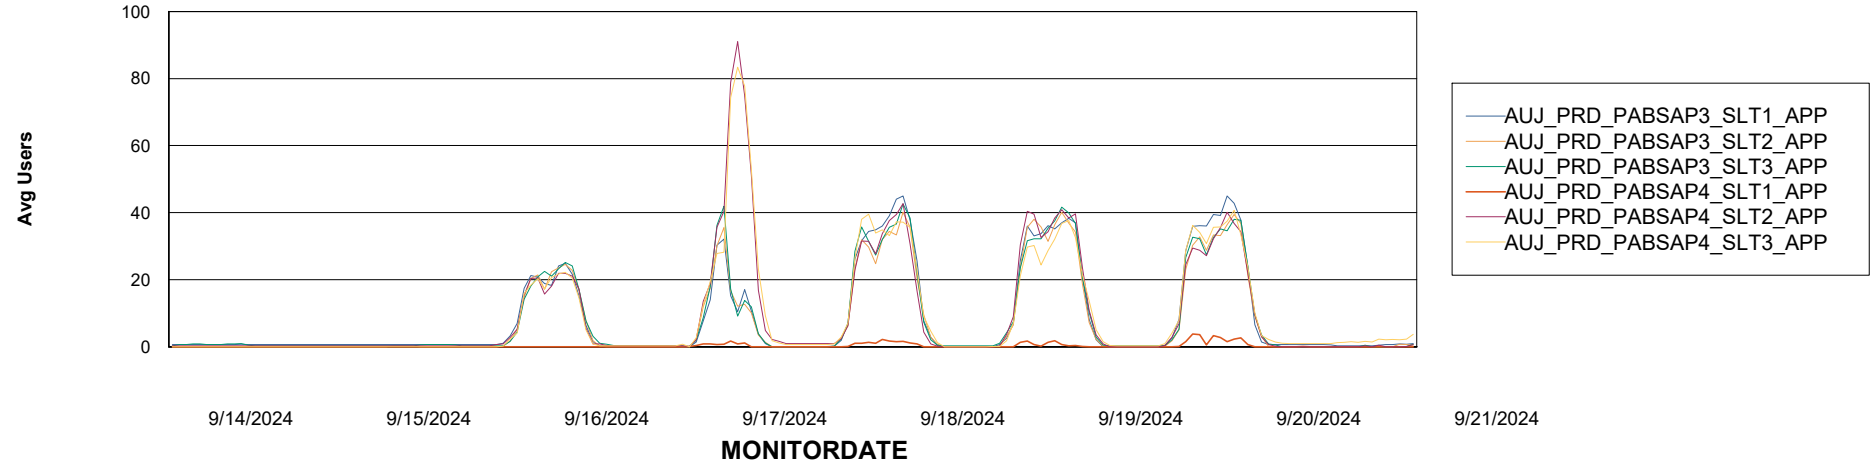

Avg users per day per ABS server