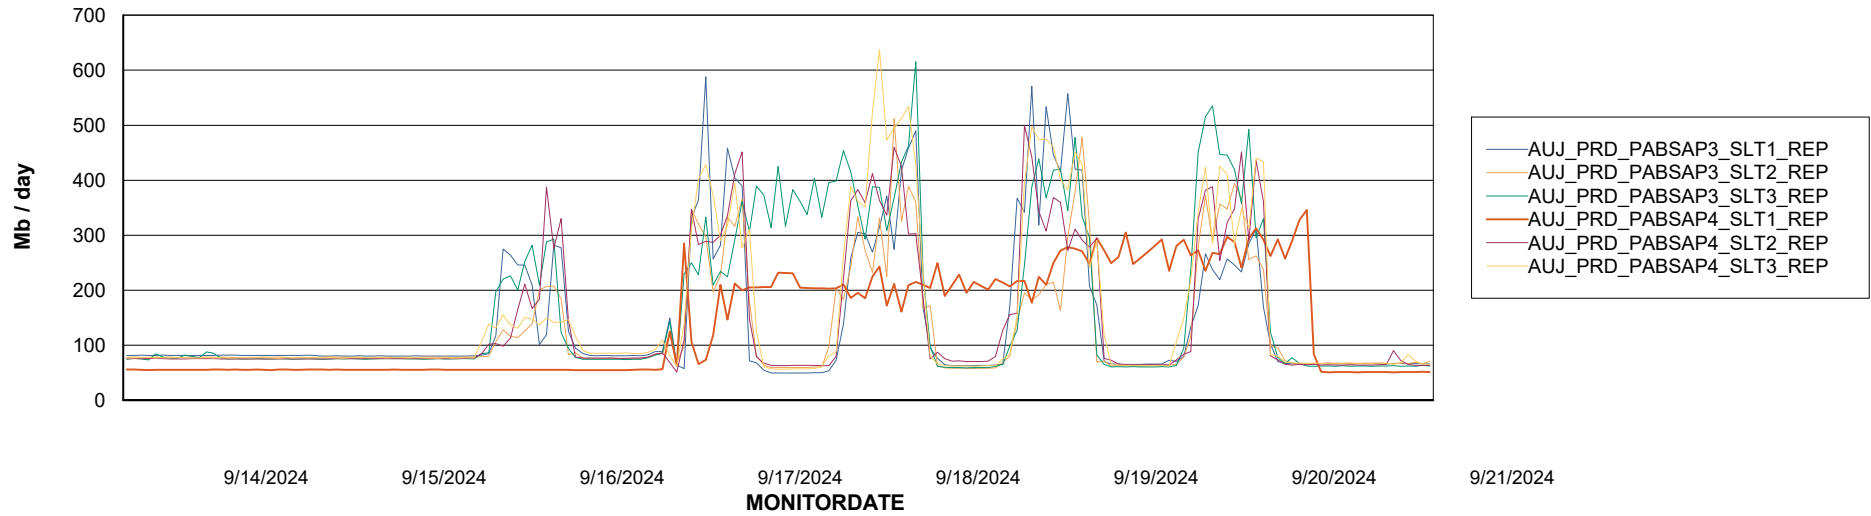

ABSSolute Application ReportServer Services

Avg memory used per ReportServer Service