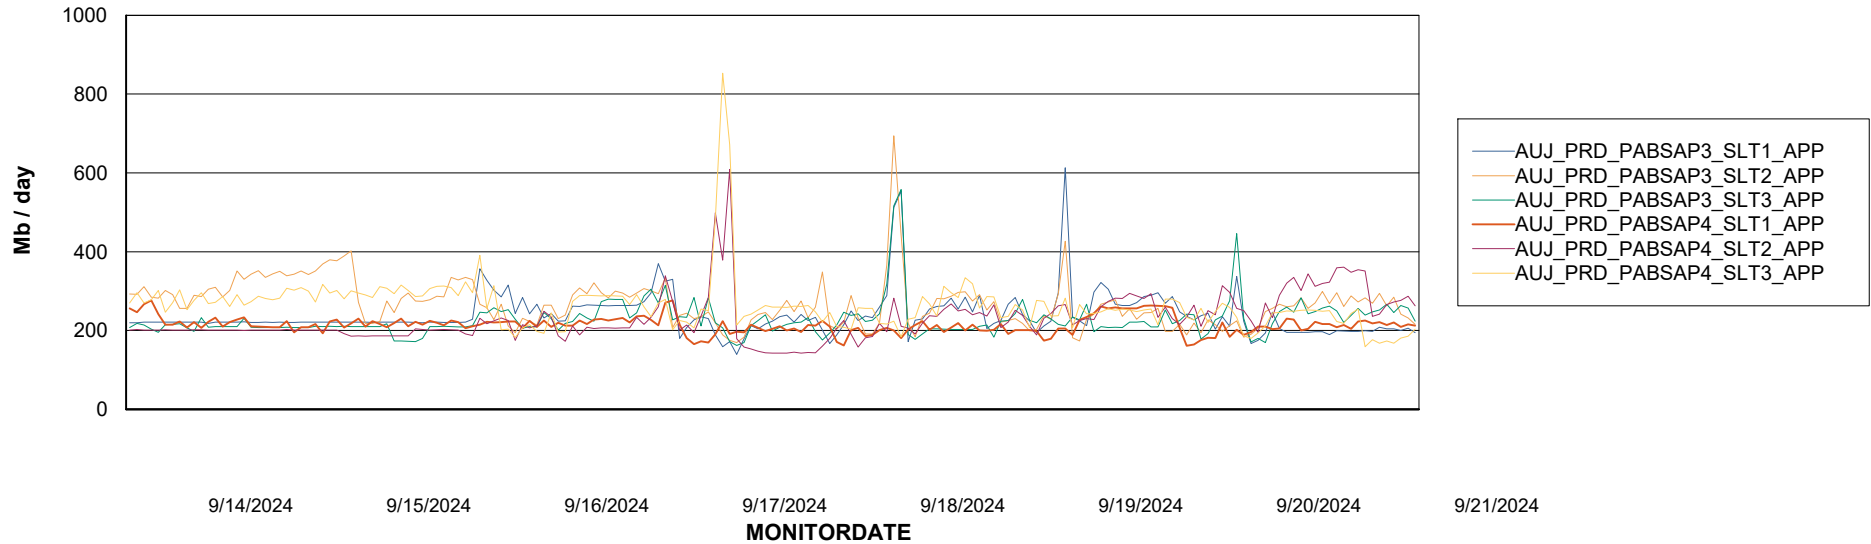

ABSSolute Application Server Services

Avg memory used per ABS Server Service