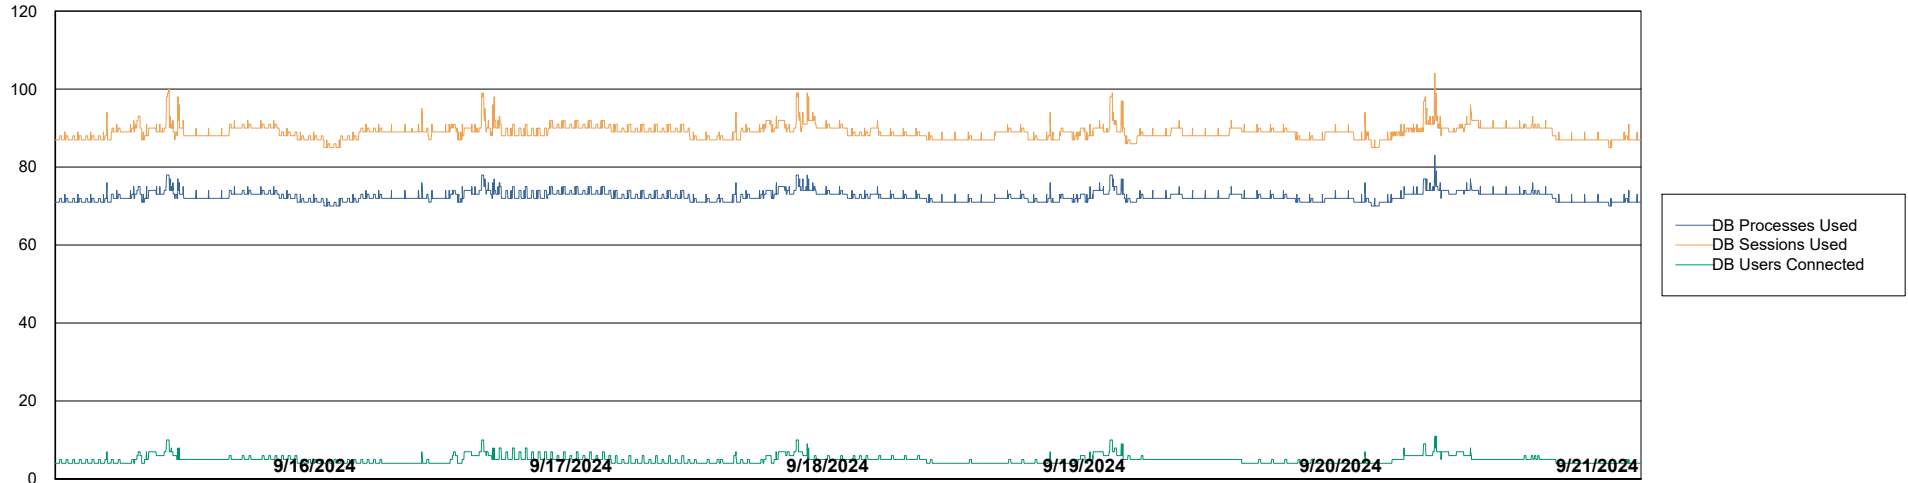

Database Performance AUJ_BI2_DB