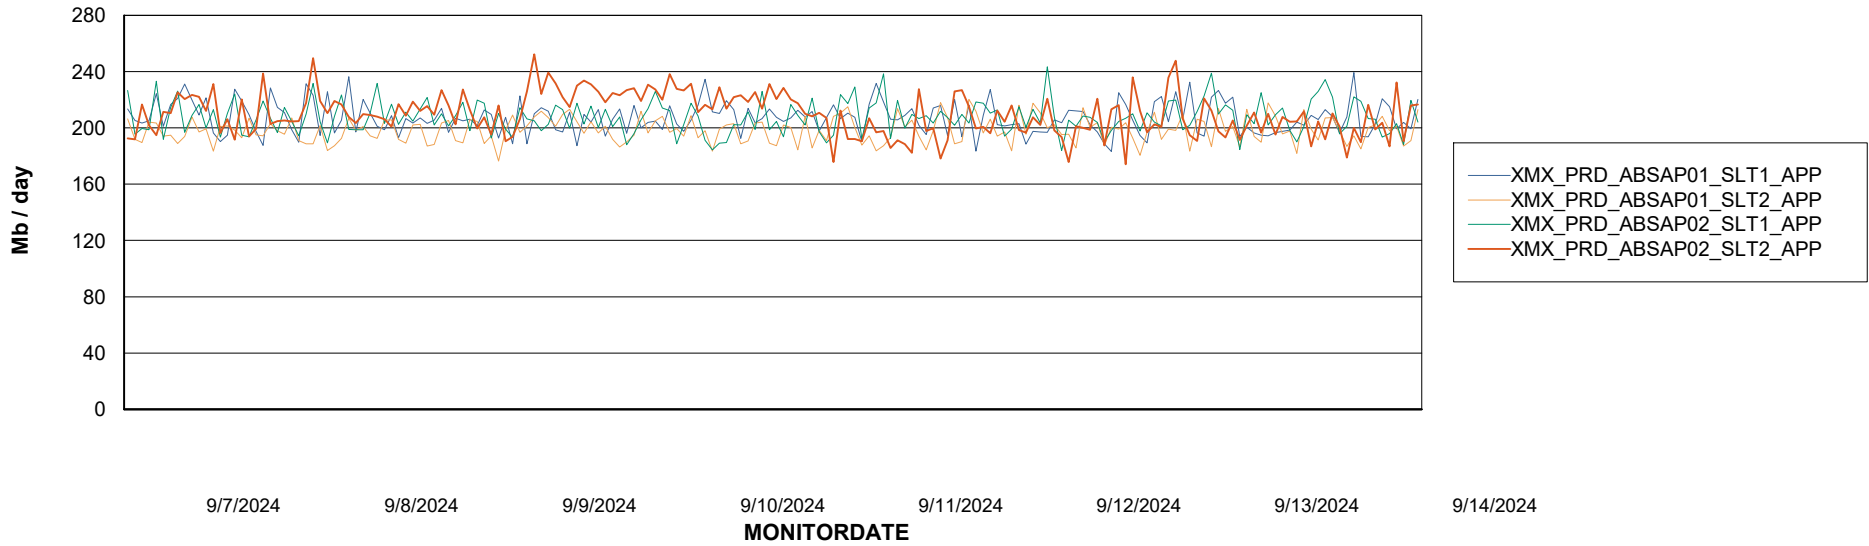

ABSSolute Application Server Services

Avg memory used per ABS Server Service