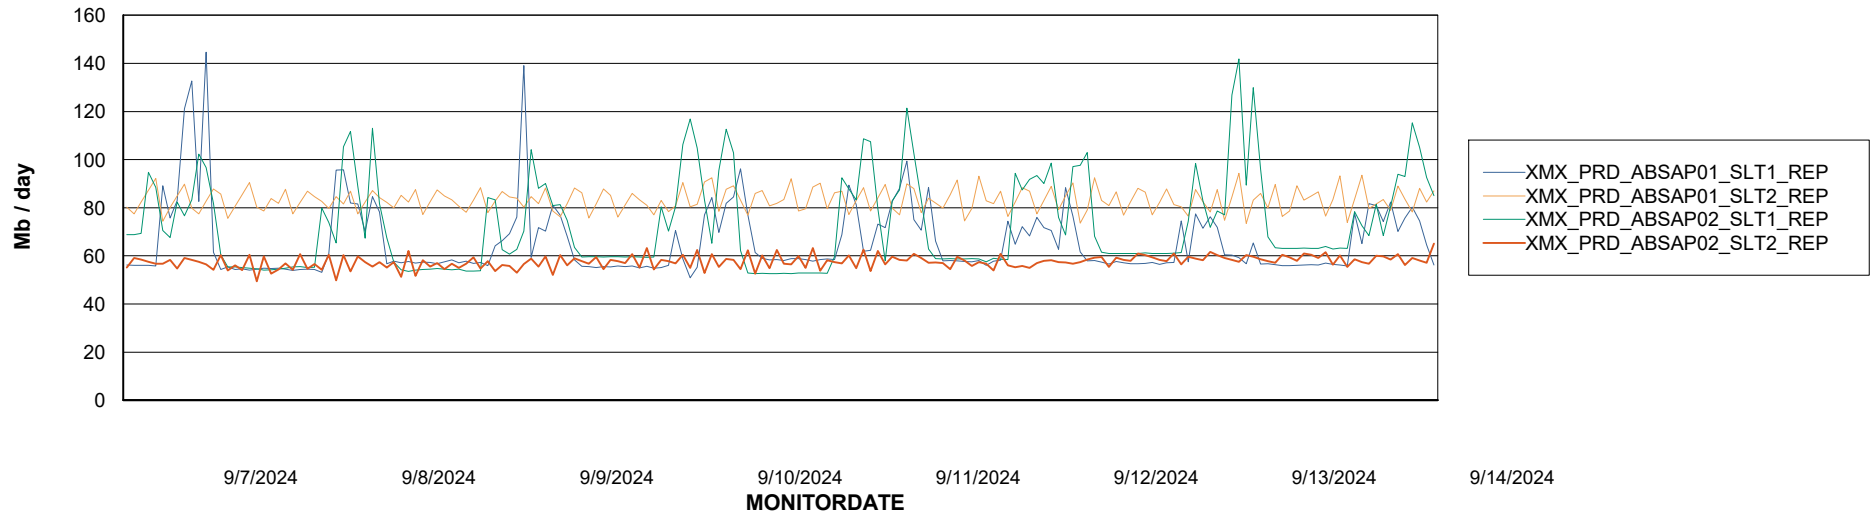

ABSSolute Application ReportServer Services

Avg memory used per ReportServer Service