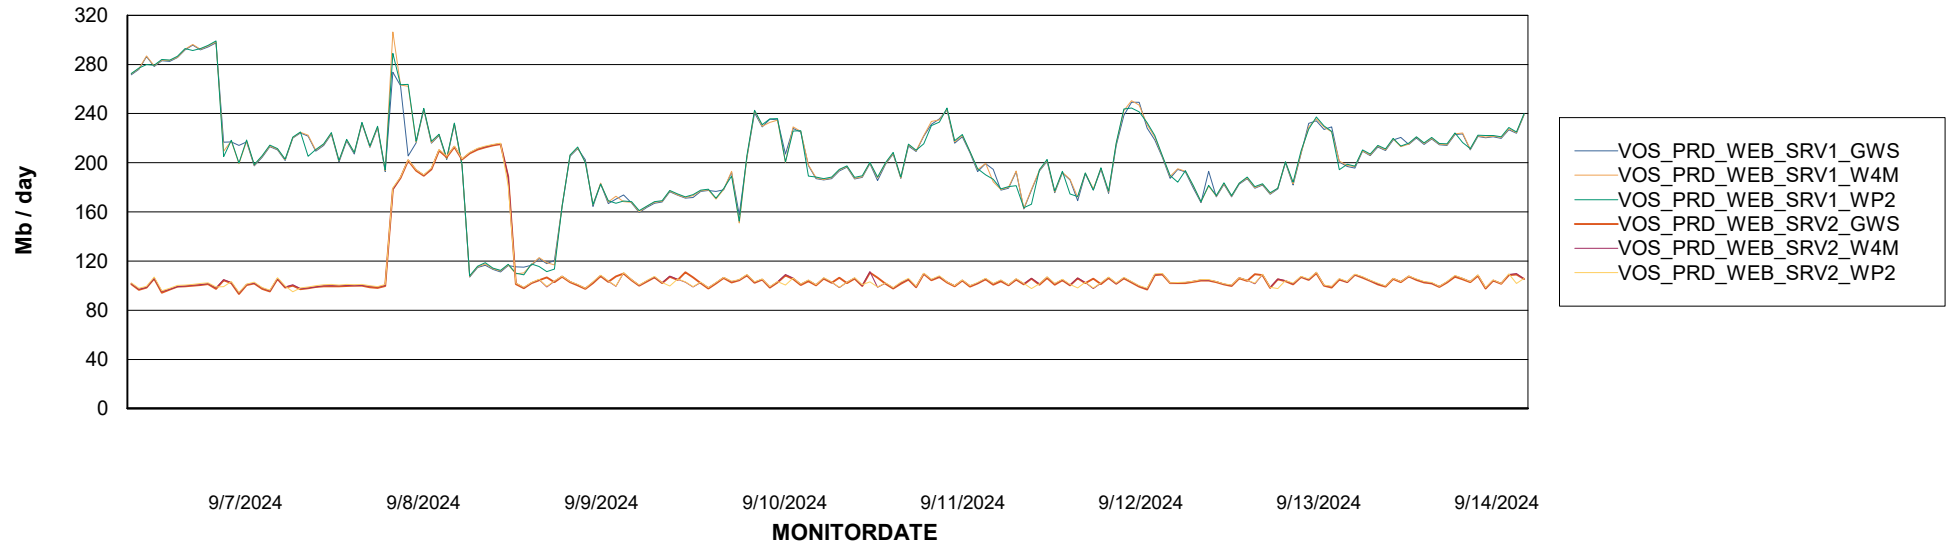

ABSSolute Web Component Services

Avg memory used per ABS Web component