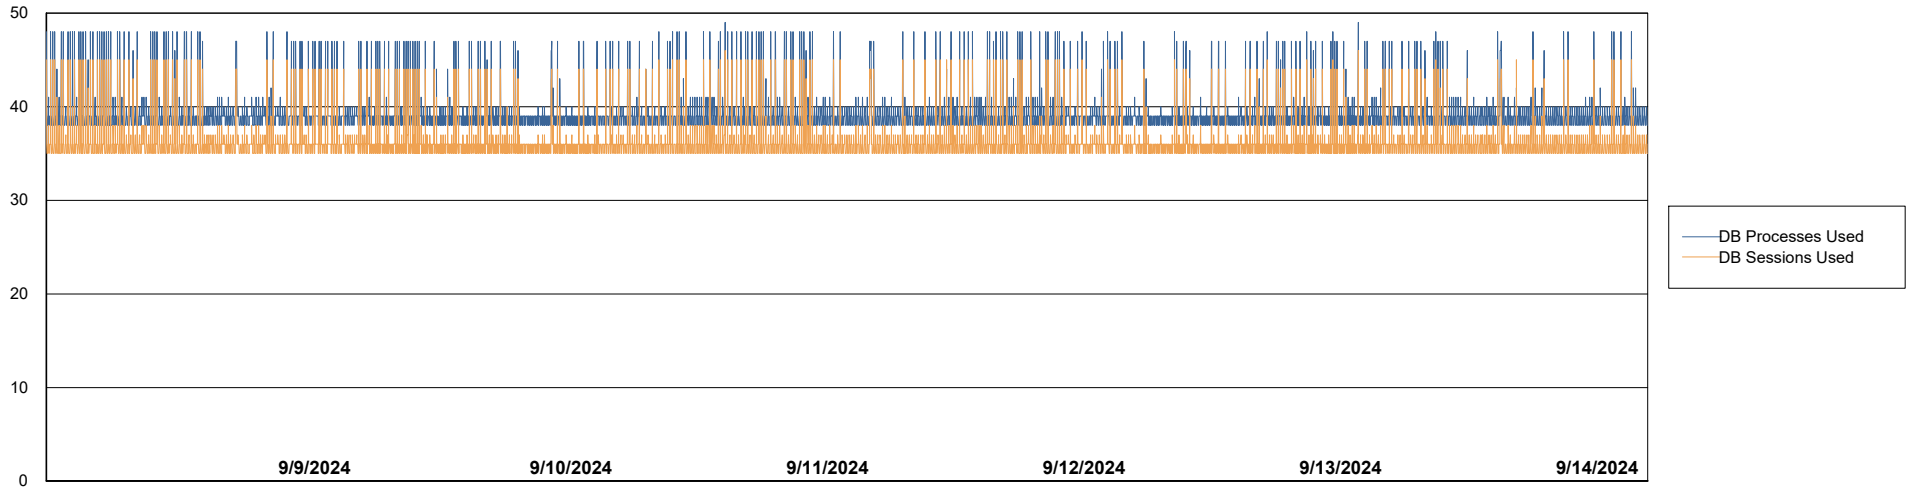

Database Performance VOS_PRD_ABSORA2-2022_HSBABS1

DB Processes Max 1,000