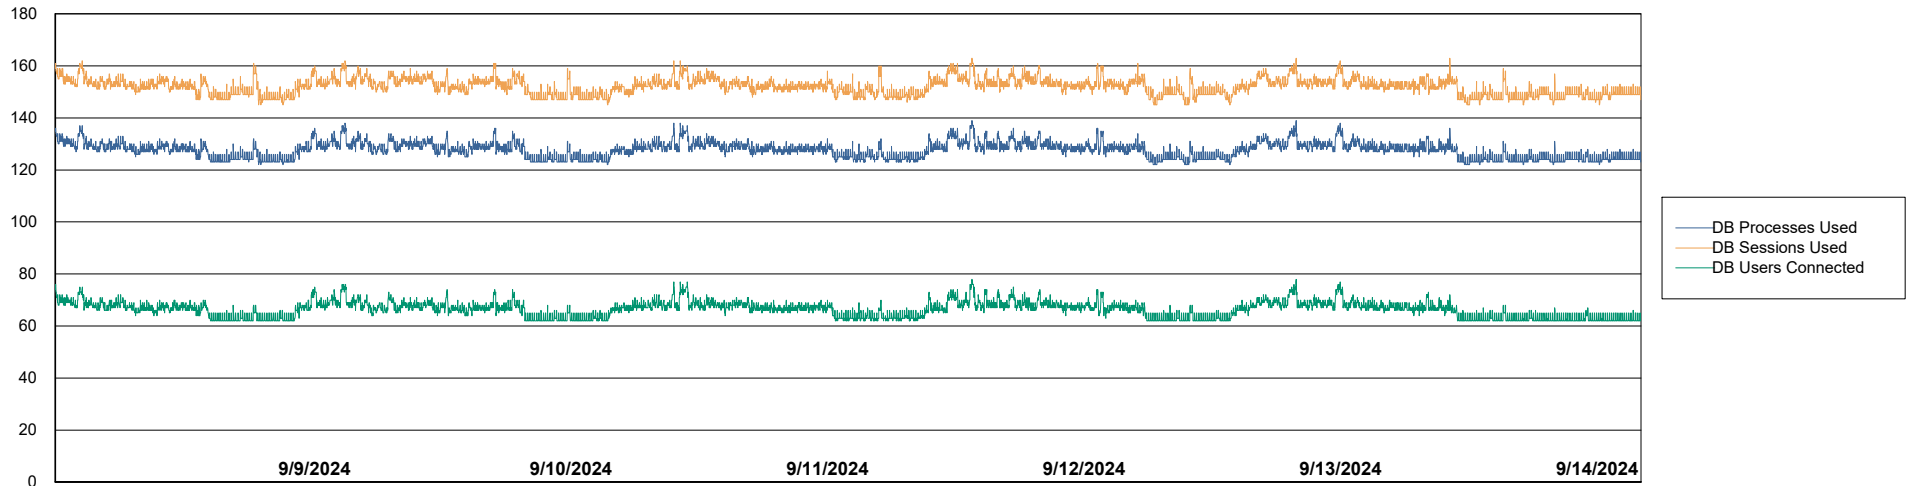

Weekly SLA Customer Report

Customer VOS_Production
Database ID 143

Database Performance VOS_PRD_ABSBI-2018_ABS1

Weekly SLA Customer Report

Customer VOS_Production
Database ID 143

Database Performance VOS_PRD_ABSORA1-2022_ABS1