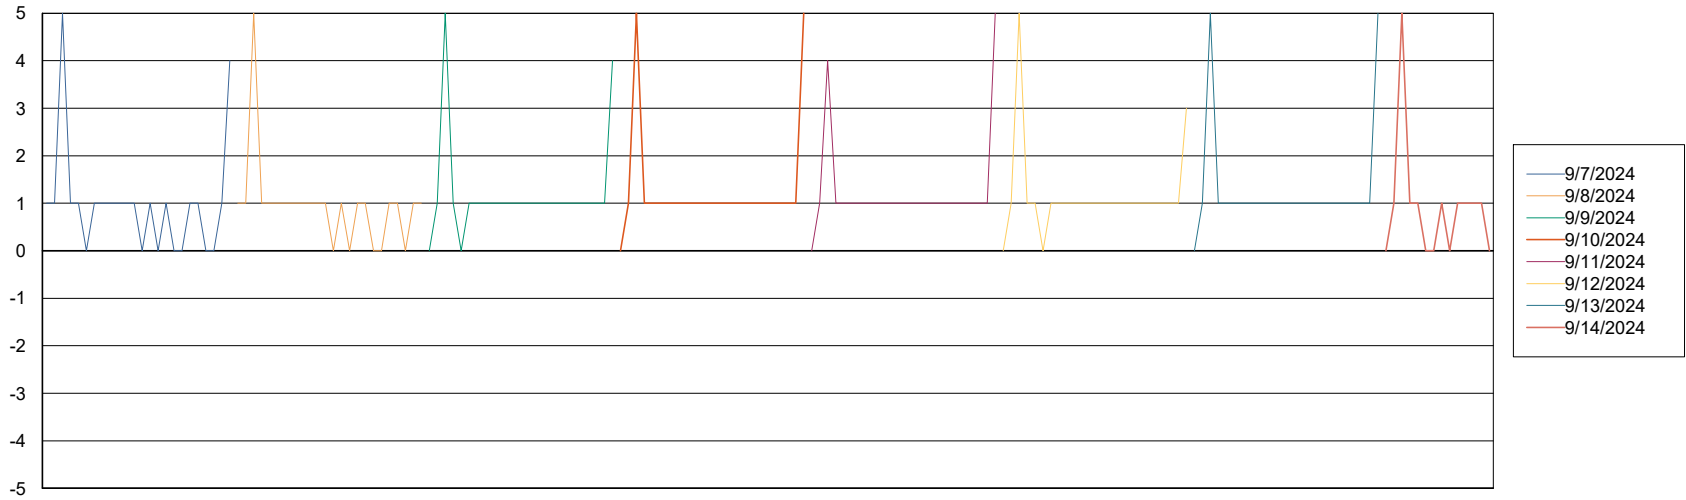

Standby Database Health VOS_Production

Recovery lag for last 7 days