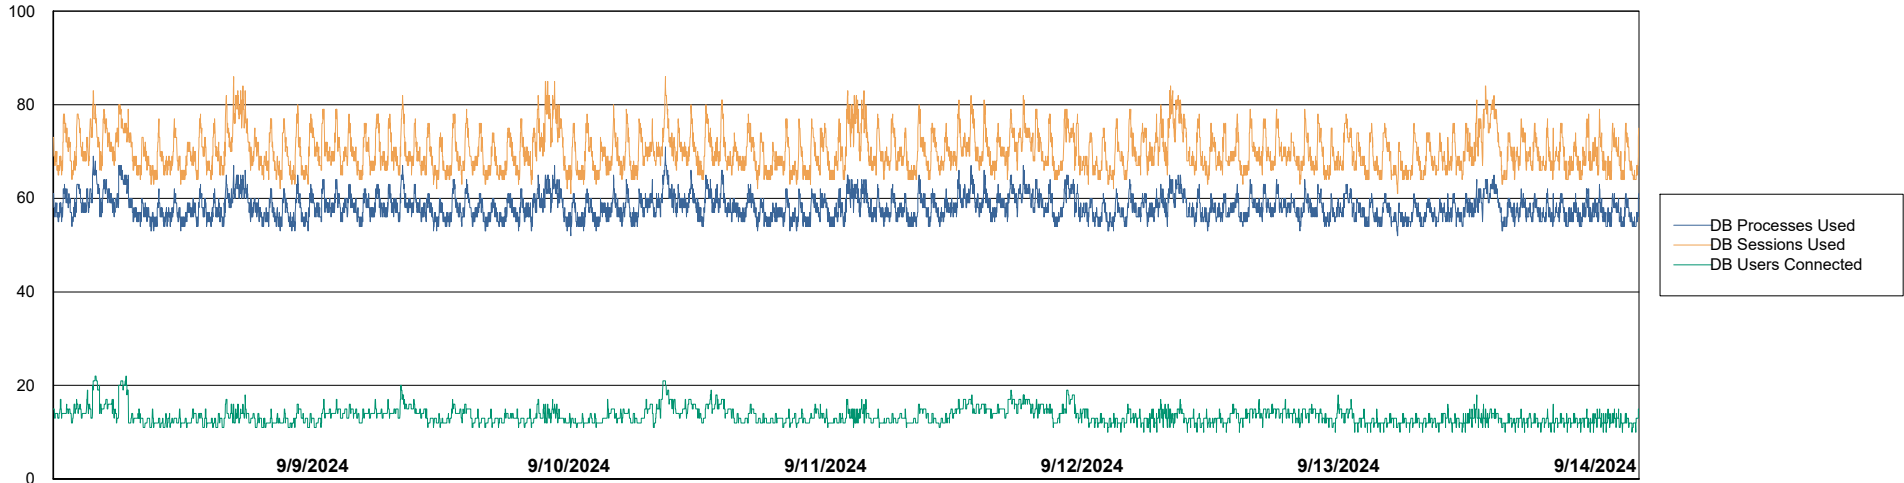

Database Performance VOS_PRD_ABSBI-2018_ABS1