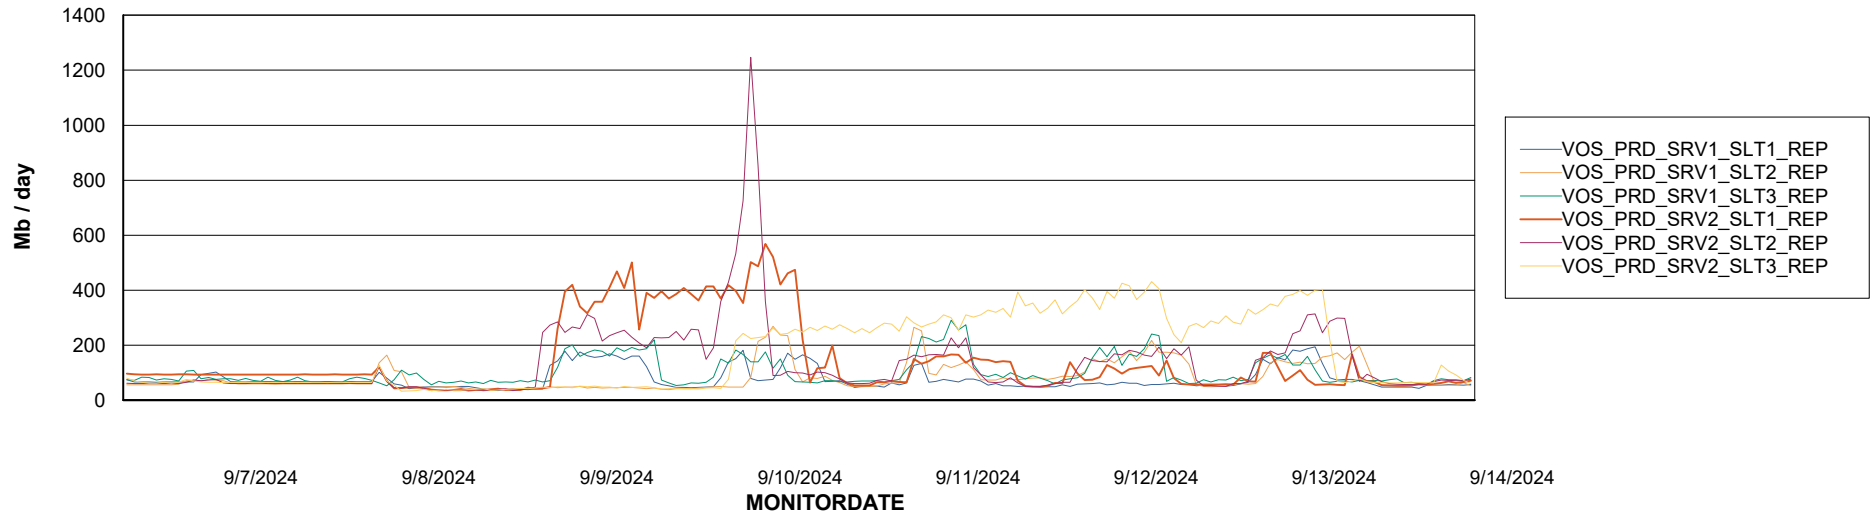

Avg memory used per ABS Server Service

Avg users per day per ABS server

Weekly SLA Customer Report

Customer VOS_Production
Database ID 143

ABSSolute Application ReportServer Services

Avg memory used per ReportServer Service