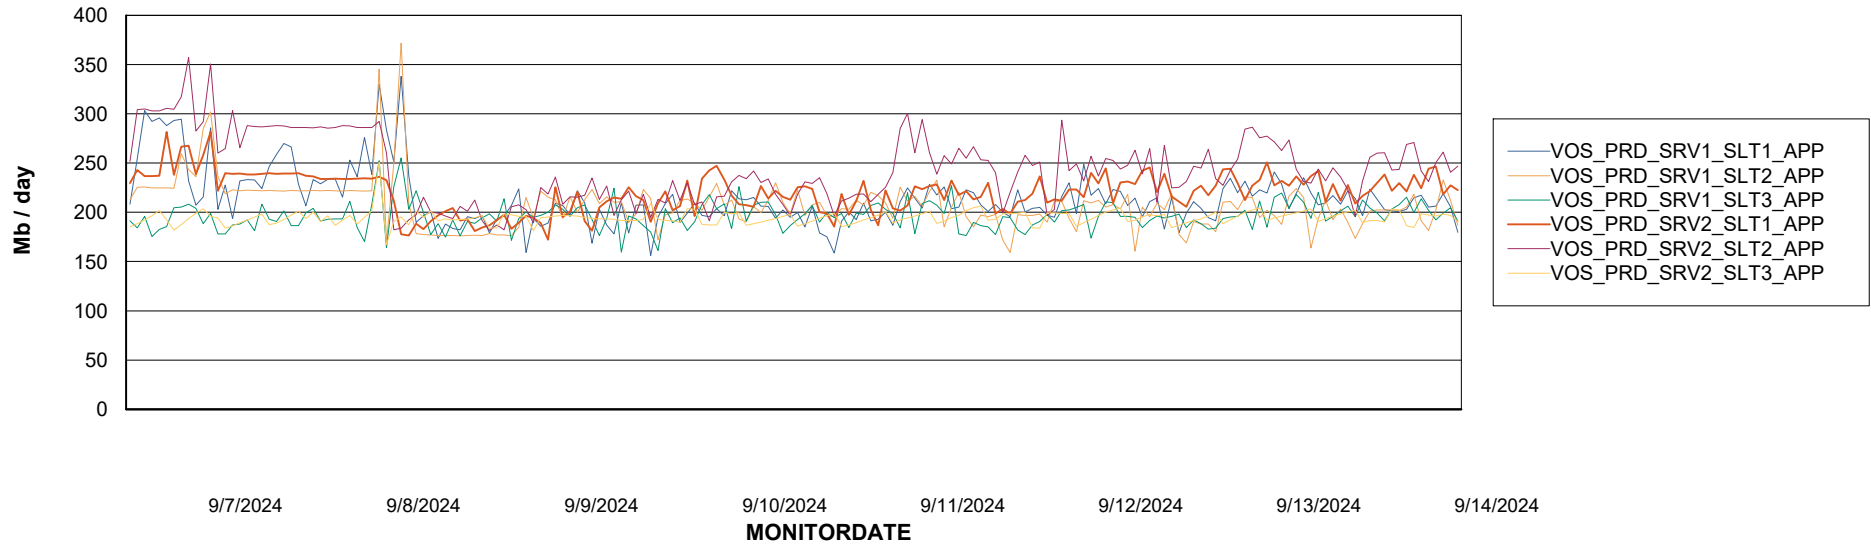

ABSSolute Application Server Services

Avg memory used per ABS Server Service