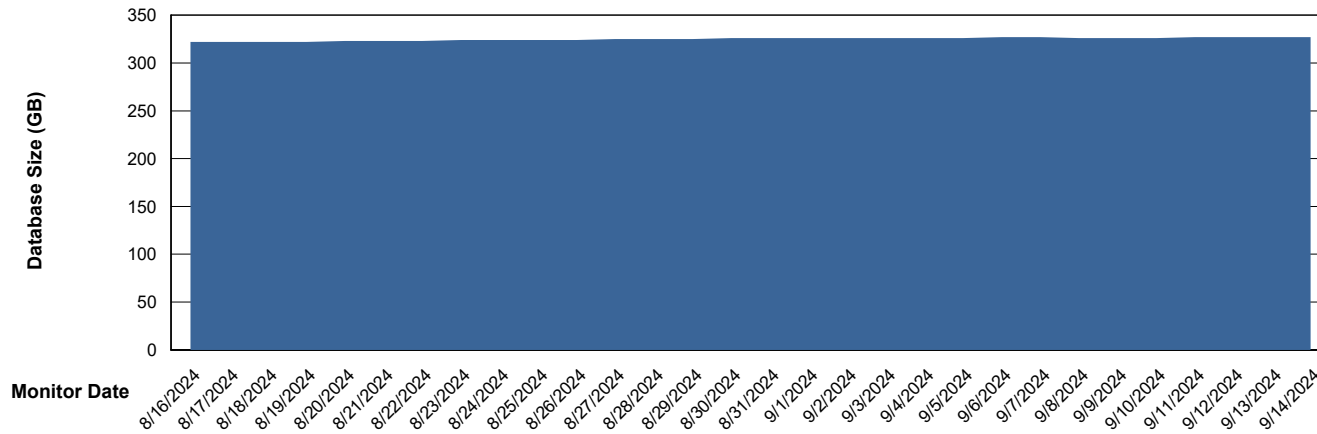

DATABASE SIZE VOS_PRD_ABSORA1-2022_ABS1

Database growth over last month