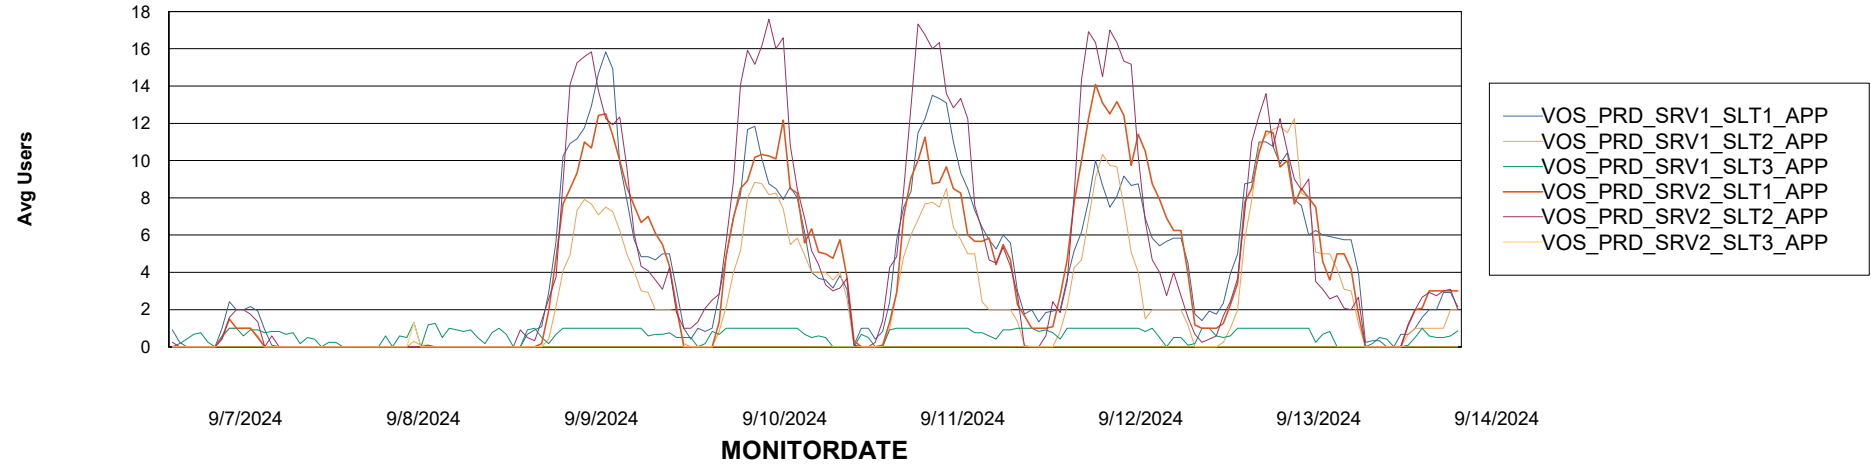

Avg users per day per ABS server