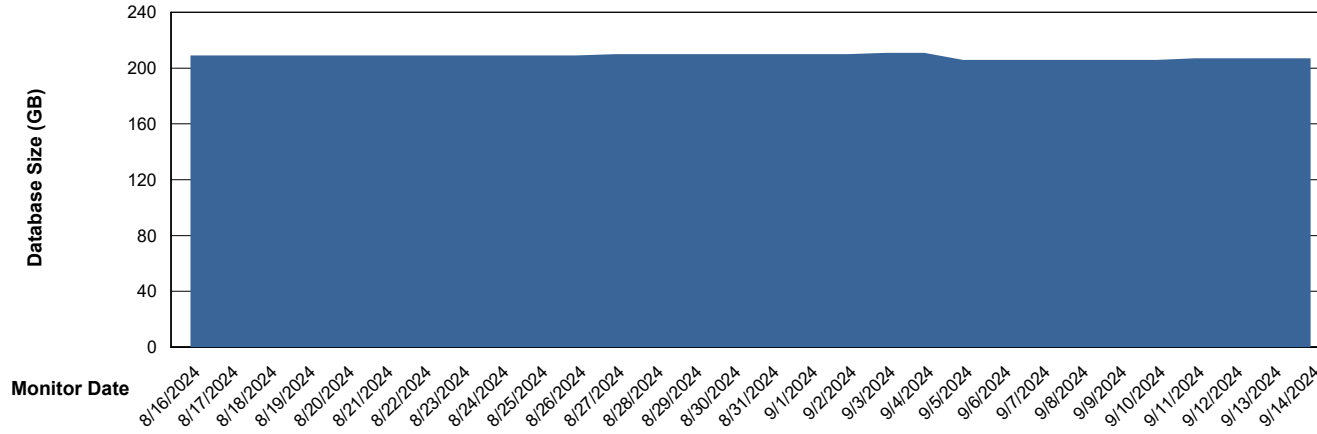

DATABASE SIZE VOS_PRD_ABSBI-2018_ABS1

Database growth over last month