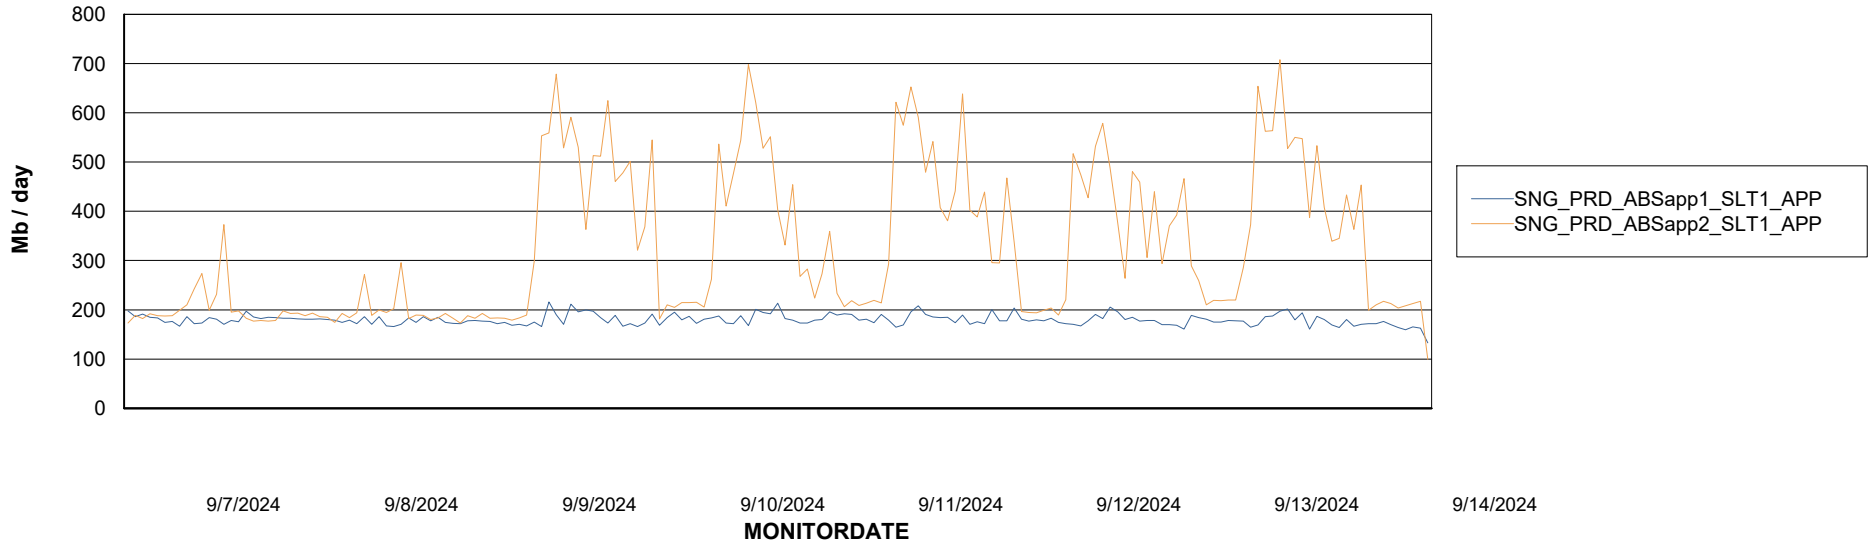

ABSSolute Application Server Services

Avg memory used per ABS Server Service