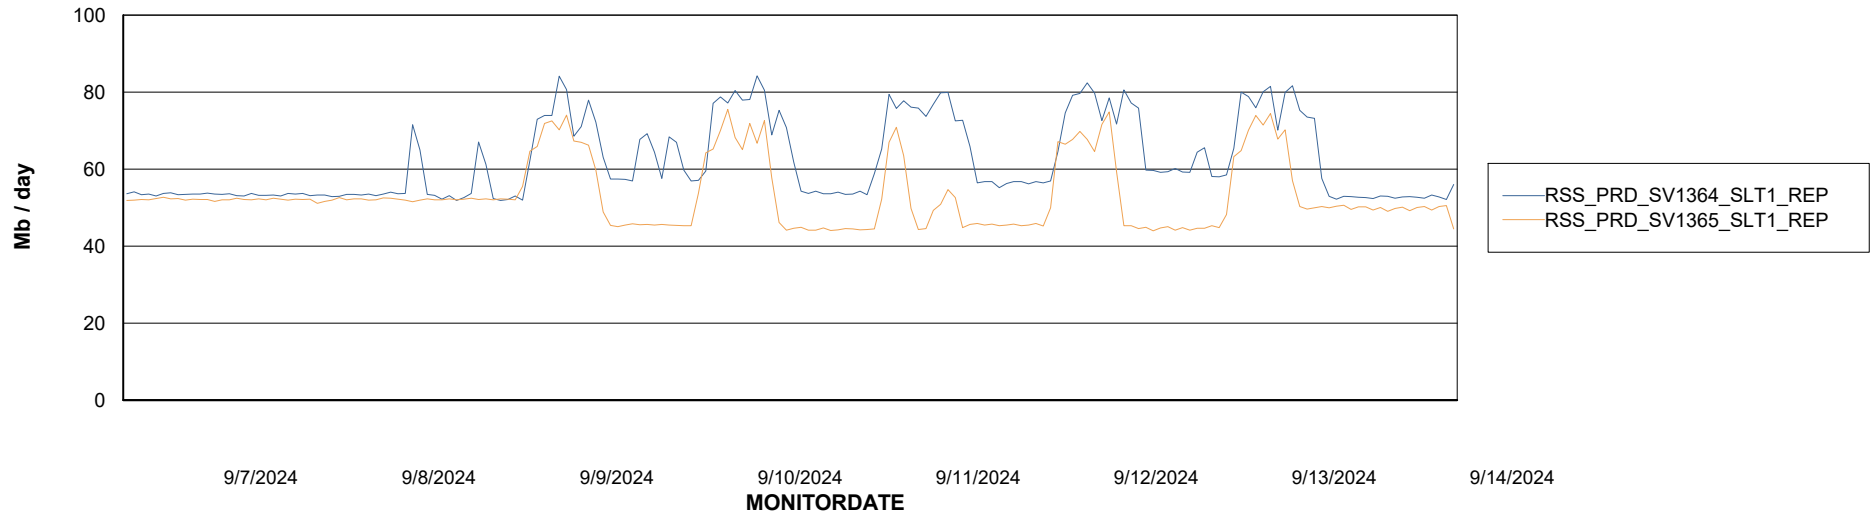

Avg memory used per ABS Server Service

Avg users per day per ABS server

Weekly SLA Customer Report

Customer RSS Production
Database ID 52

ABSSolute Application ReportServer Services

Avg memory used per ReportServer Service