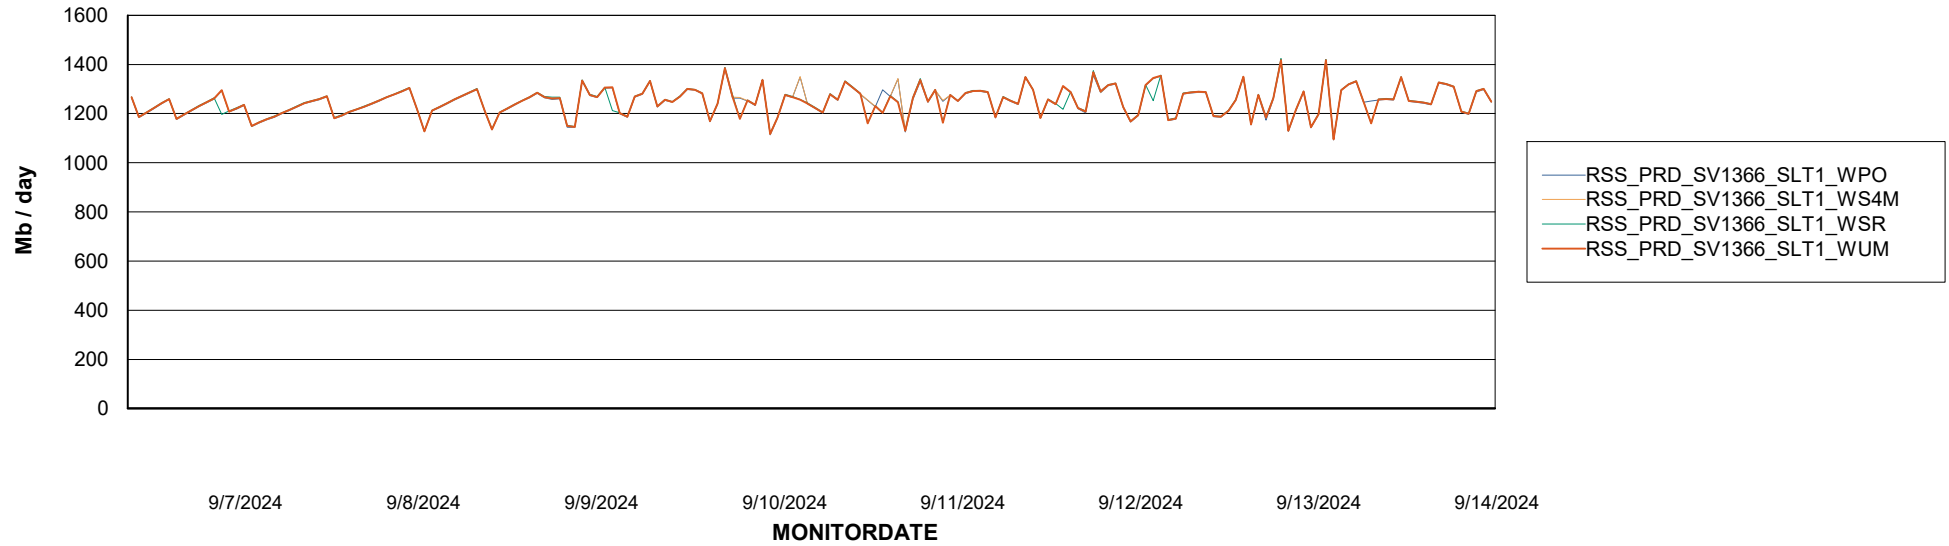

ABSSolute Web Component Services

Avg memory used per ABS Web component