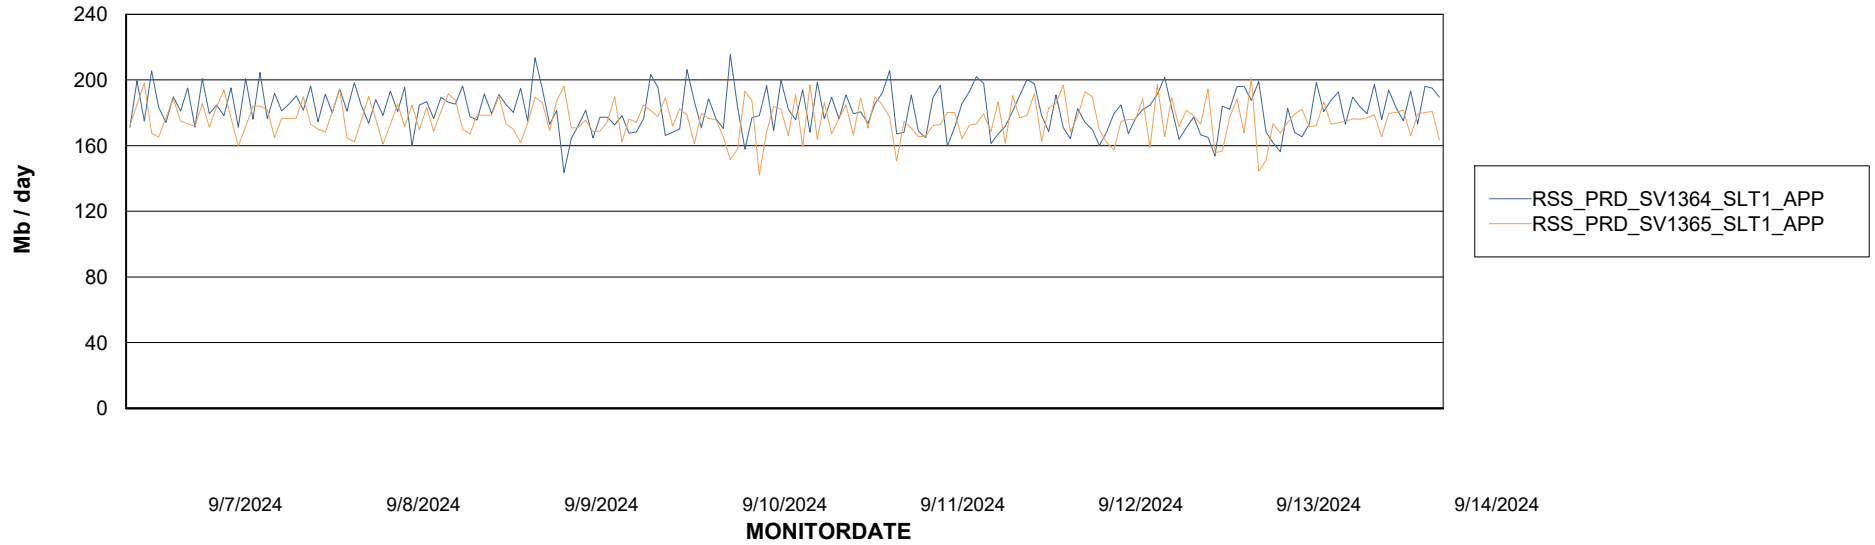

ABSSolute Application Server Services

Avg memory used per ABS Server Service