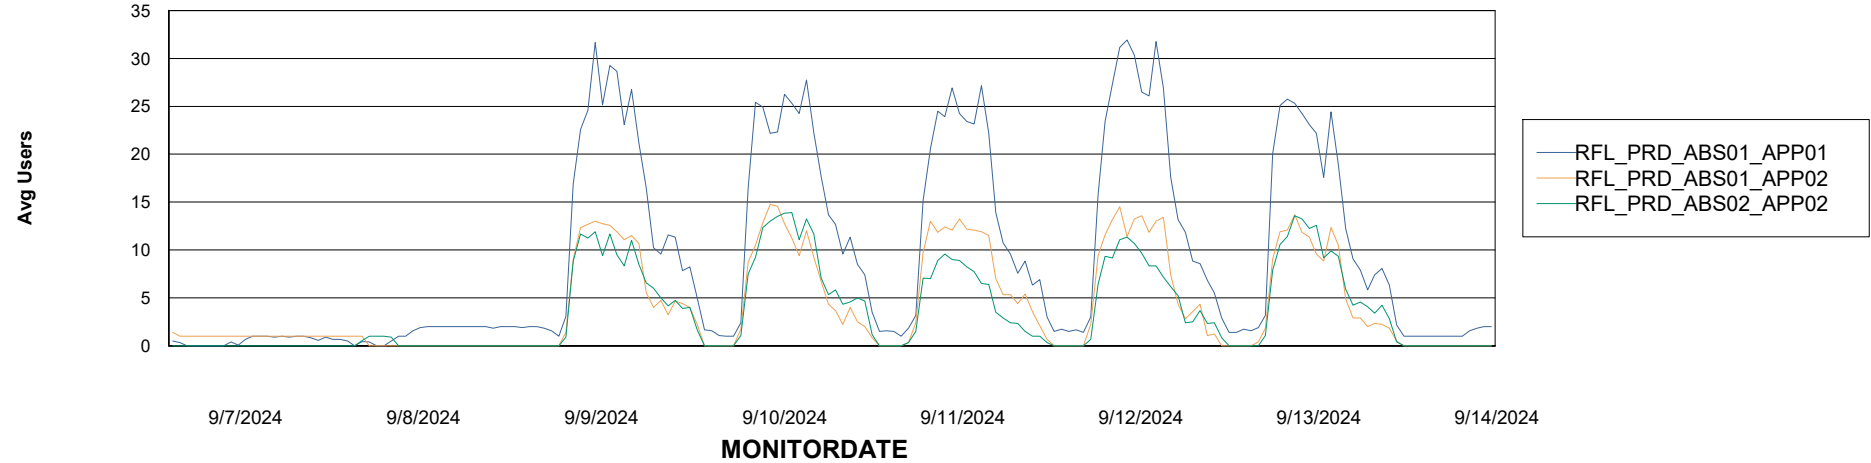

Avg users per day per ABS server