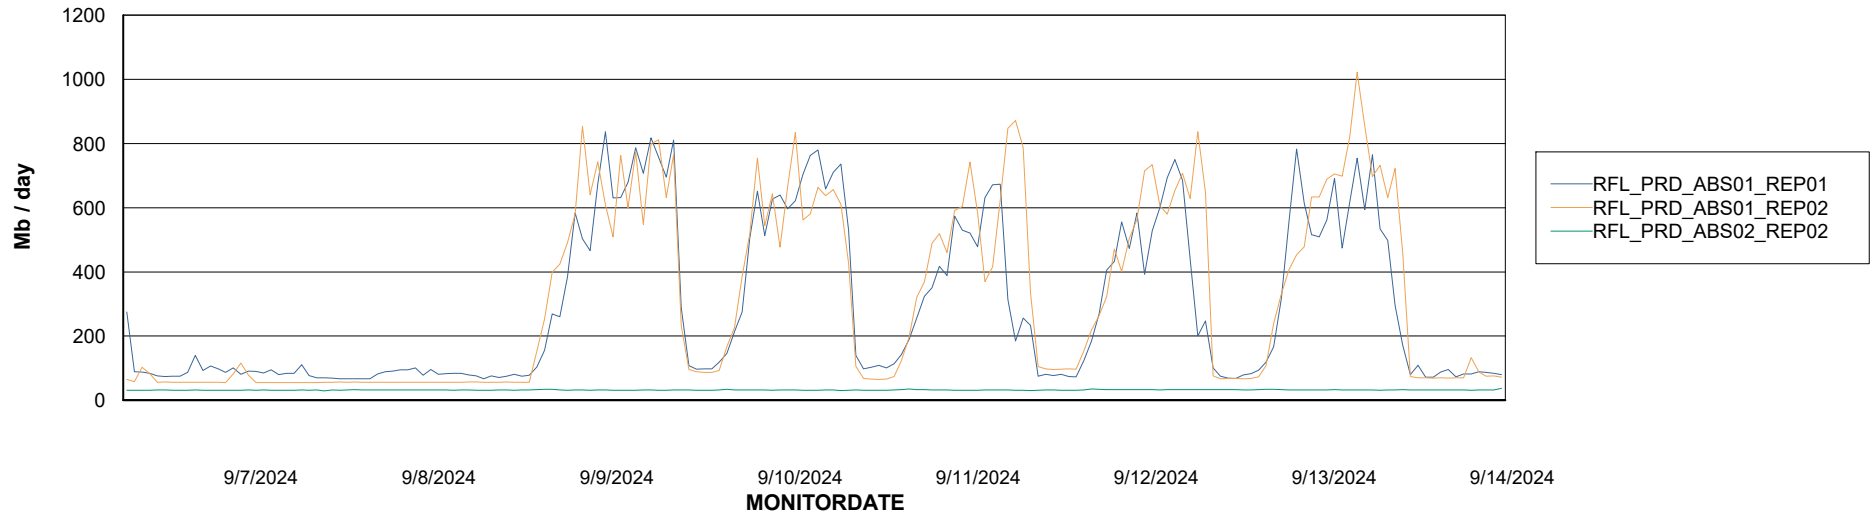

ABSSolute Application ReportServer Services

Avg memory used per ReportServer Service