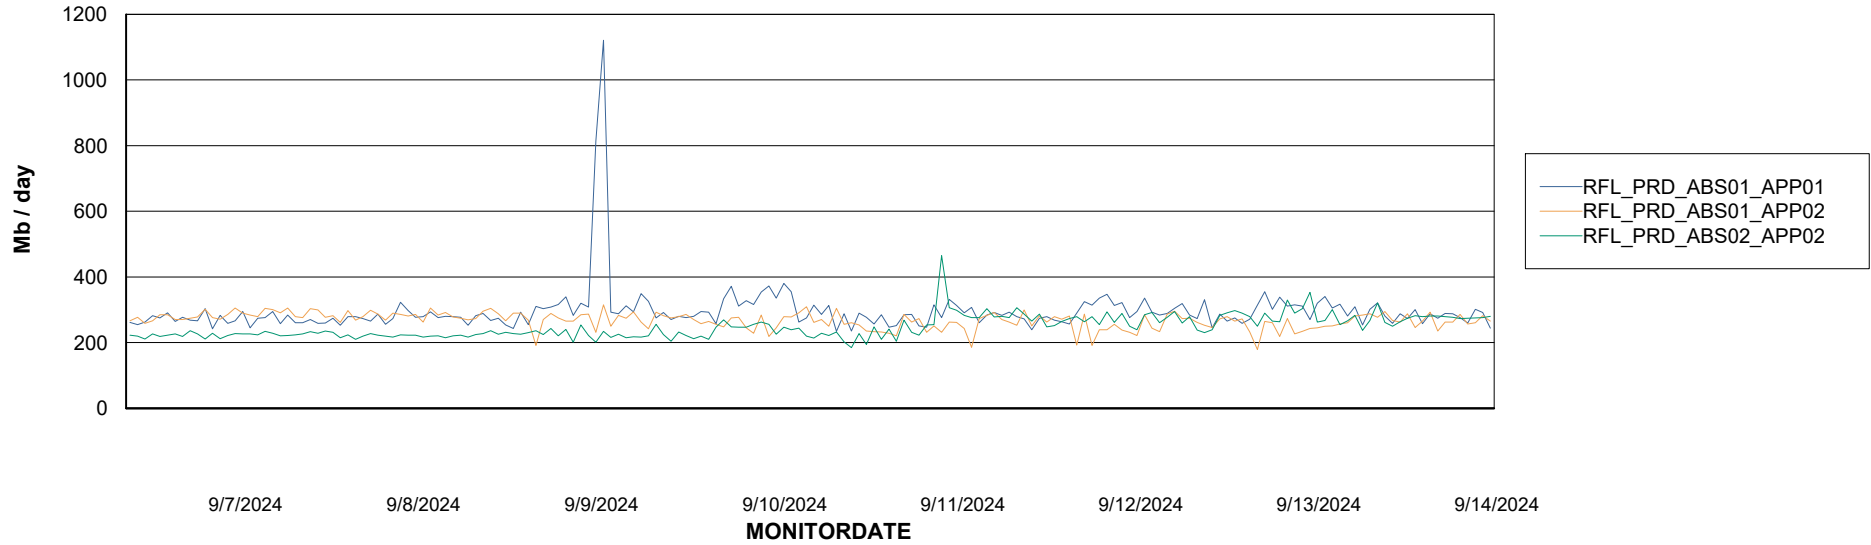

ABSSolute Application Server Services

Avg memory used per ABS Server Service