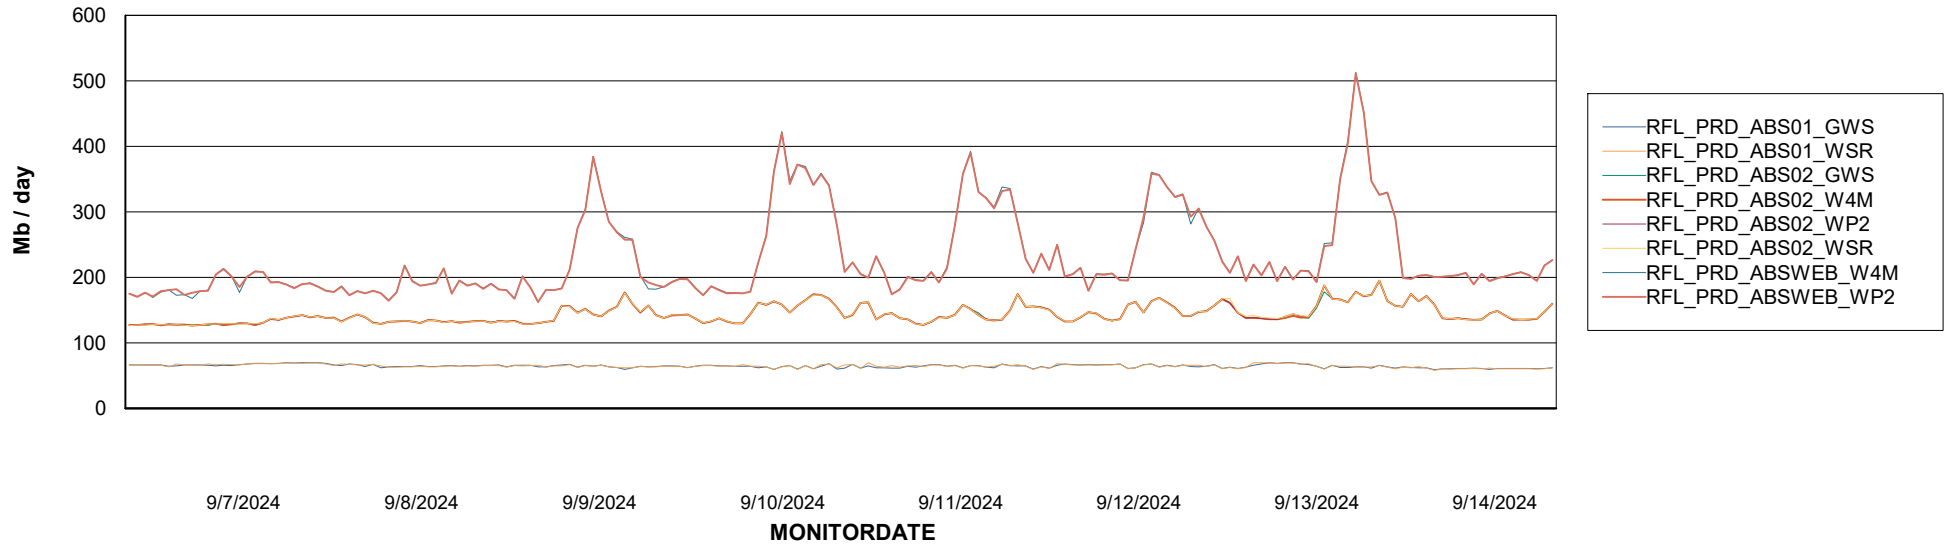

ABSSolute Web Component Services

Avg memory used per ABS Web component