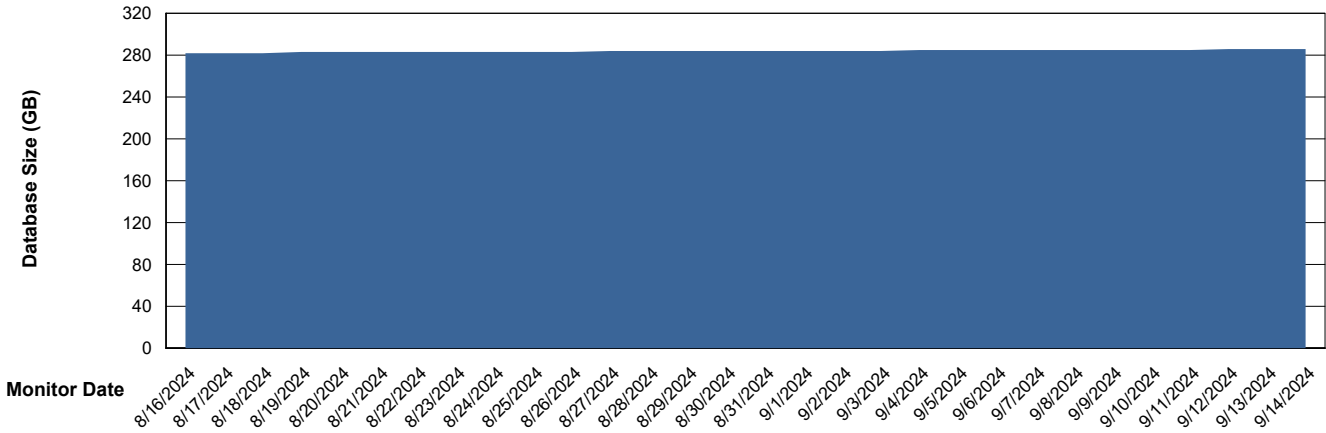

Database growth over last month

Database Tablespace RFL_PRD_ABS01_DB

Date	Tablespace Name	Filesize (Gb)	Usedsize (Gb)	Percentage free
9/14/2024	ABSDATA	100	81	19
	INDX	230	192	17
9/13/2024	ABSDATA	100	81	19
	INDX	230	192	17
9/12/2024	ABSDATA	100	81	19
	INDX	230	192	17
9/11/2024	ABSDATA	100	81	19
	INDX	230	192	17
9/10/2024	ABSDATA	100	81	19
	INDX	230	191	17
9/9/2024	ABSDATA	100	80	20
	INDX	230	191	17
9/8/2024	ABSDATA	100	80	20
	INDX	230	191	17