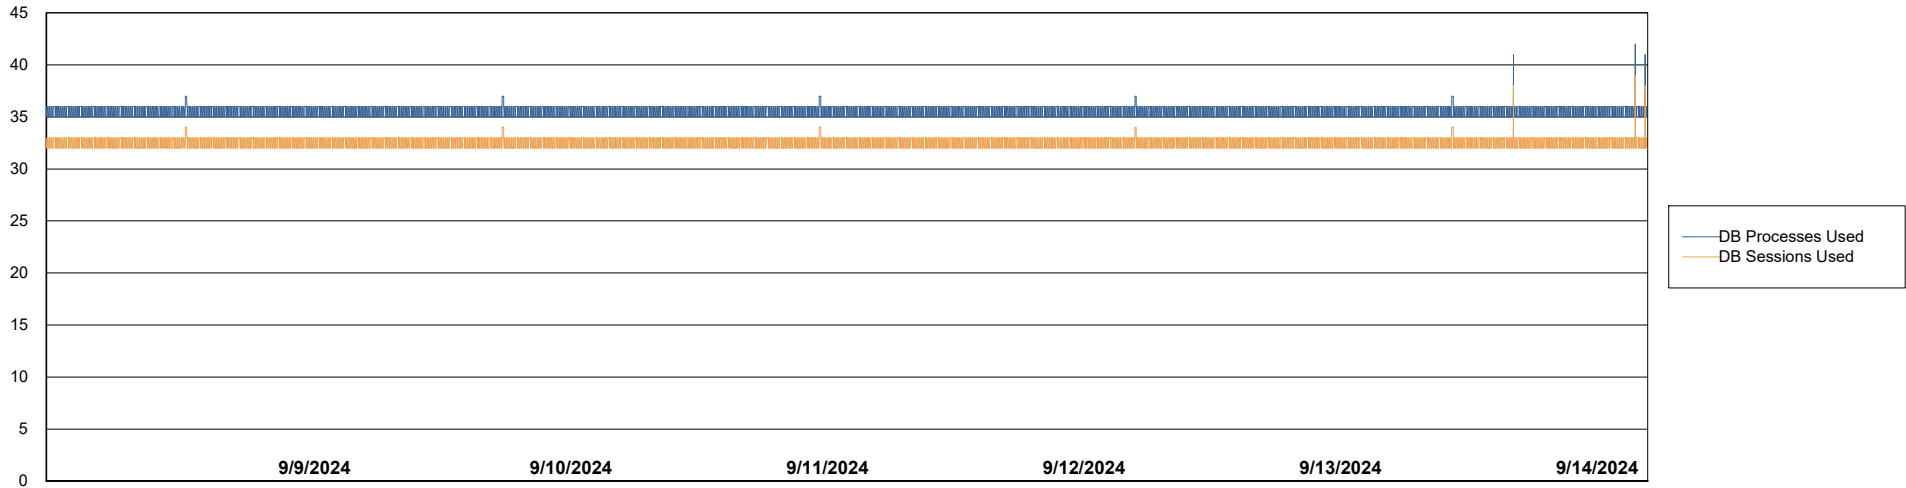

Database Performance PHS_PRD_GCAB993B_HSBABS1

DB Processes Max 1,000