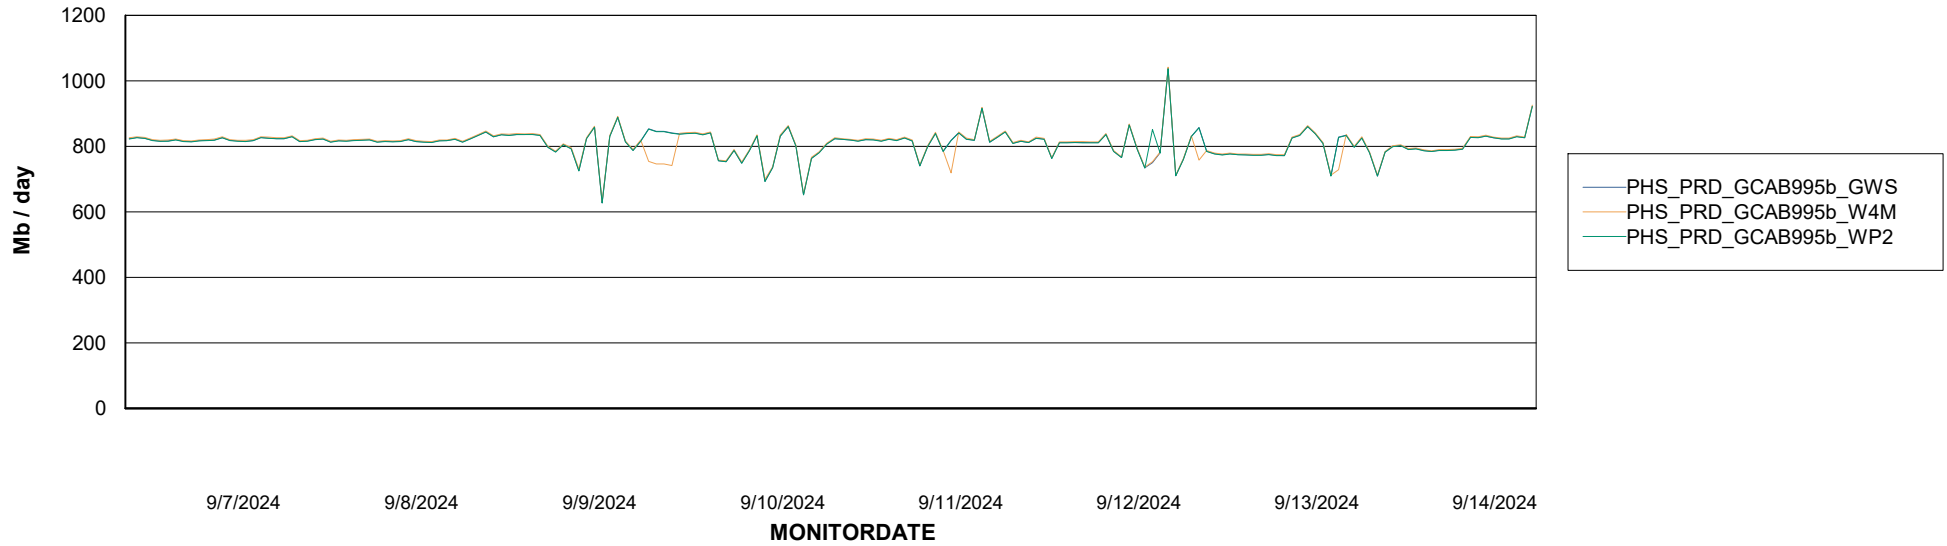

ABSSolute Application ReportServer Services

Avg memory used per ReportServer Service

Weekly SLA Customer Report

Customer PHS_Production
Database ID 47

ABSSolute Web Component Services

Avg memory used per ABS Web component