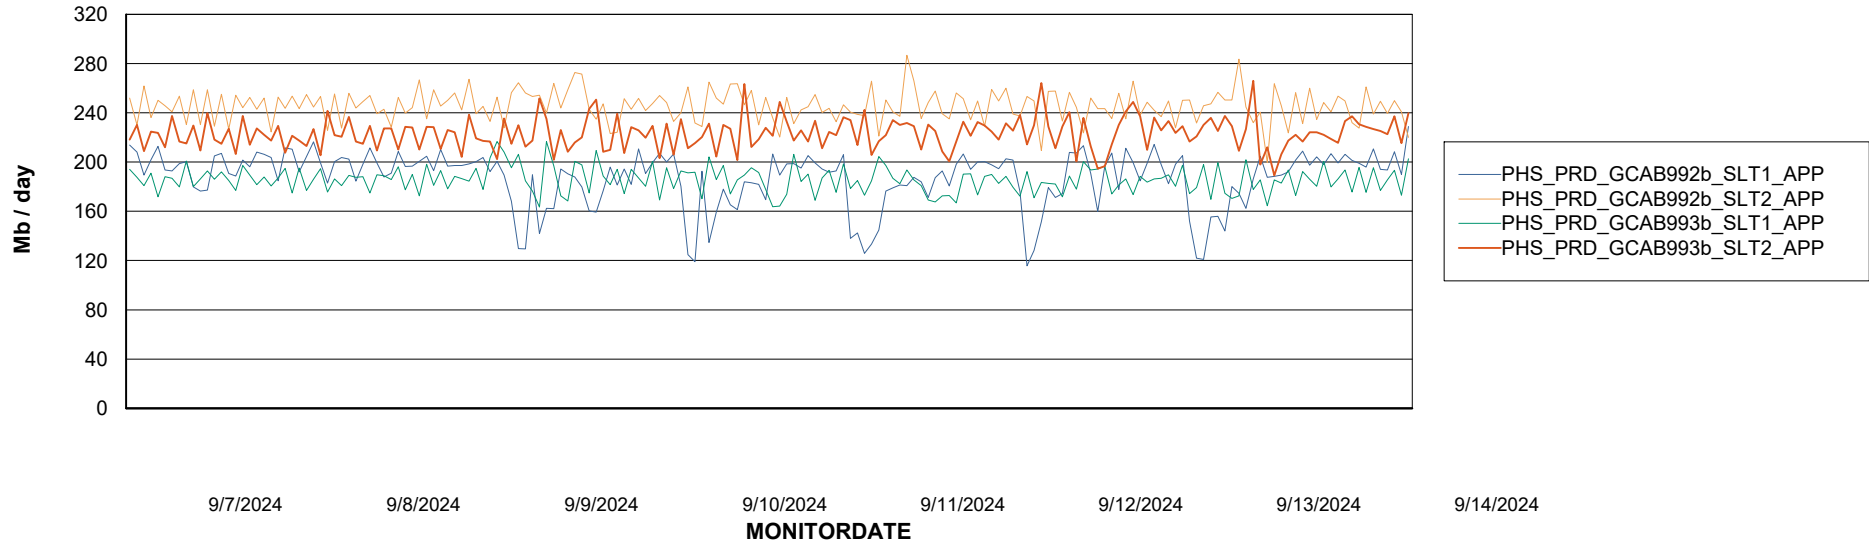

ABSSolute Application Server Services

Avg memory used per ABS Server Service