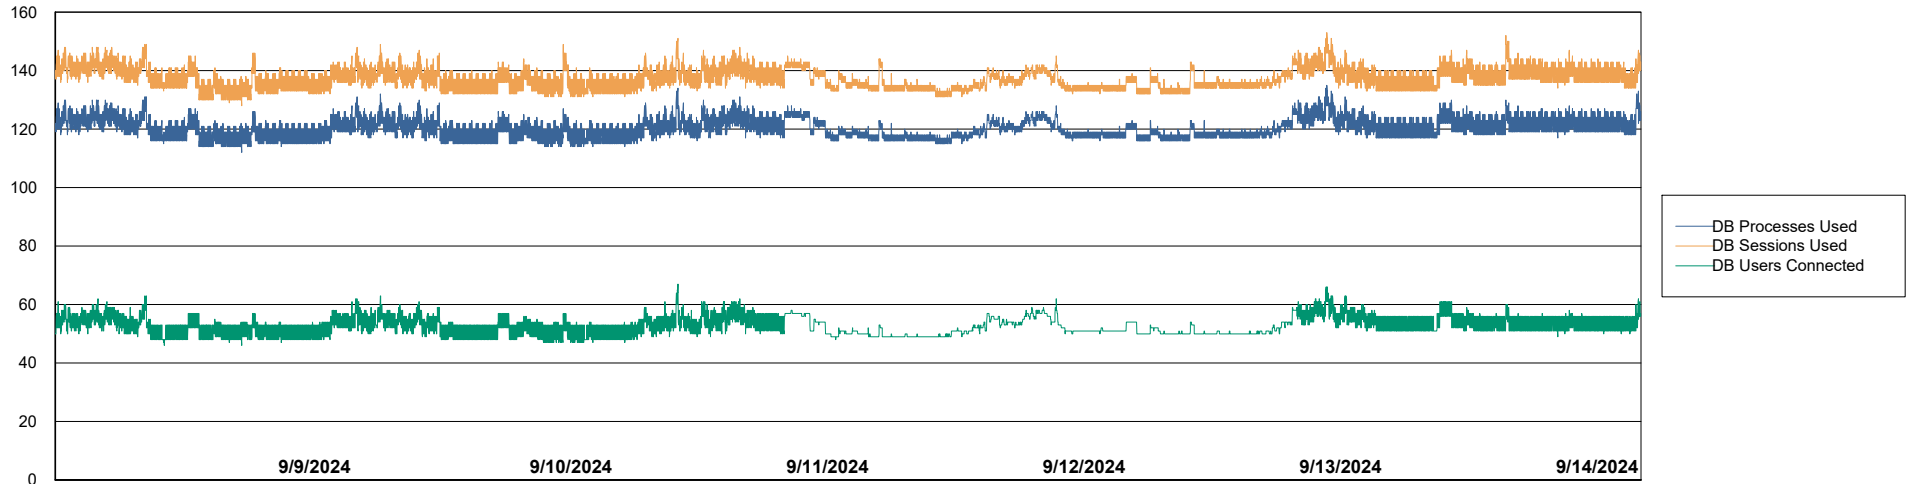

Database Performance PHS_PRD_GCAB992B_ABS1