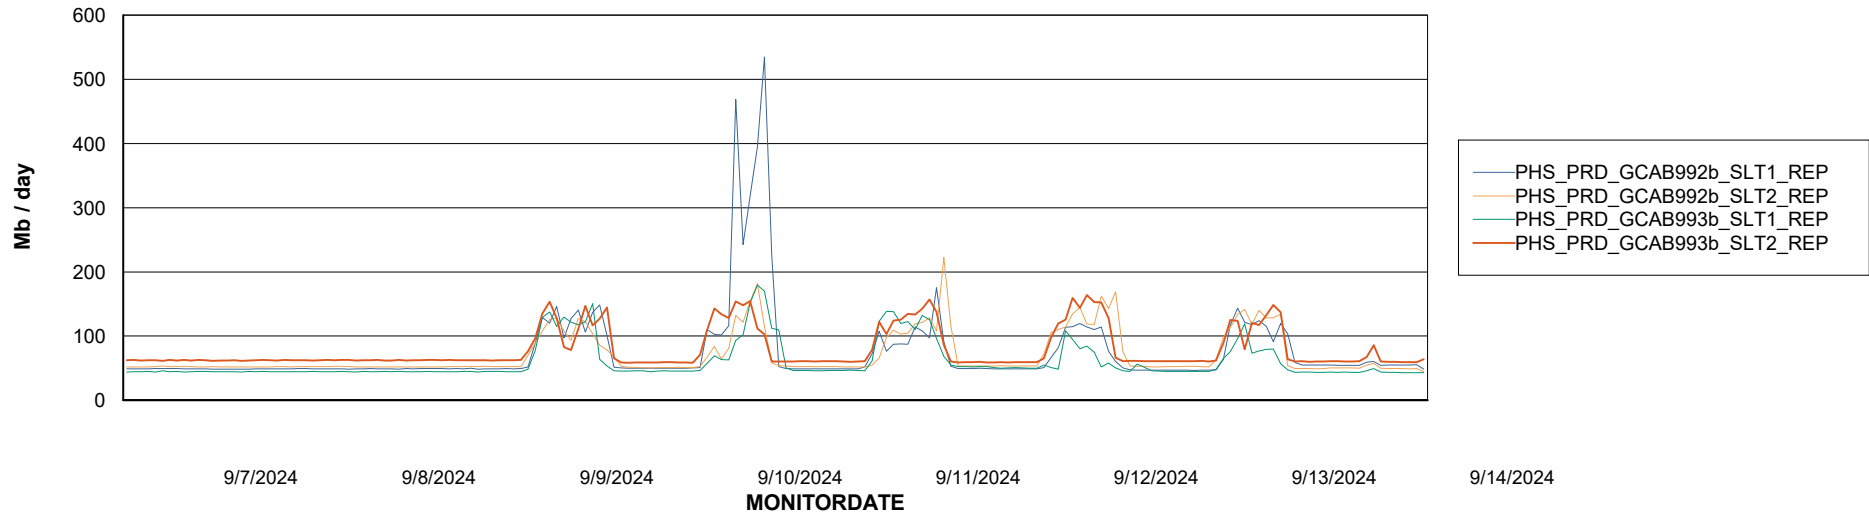

ABSSolute Application ReportServer Services

Avg memory used per ReportServer Service