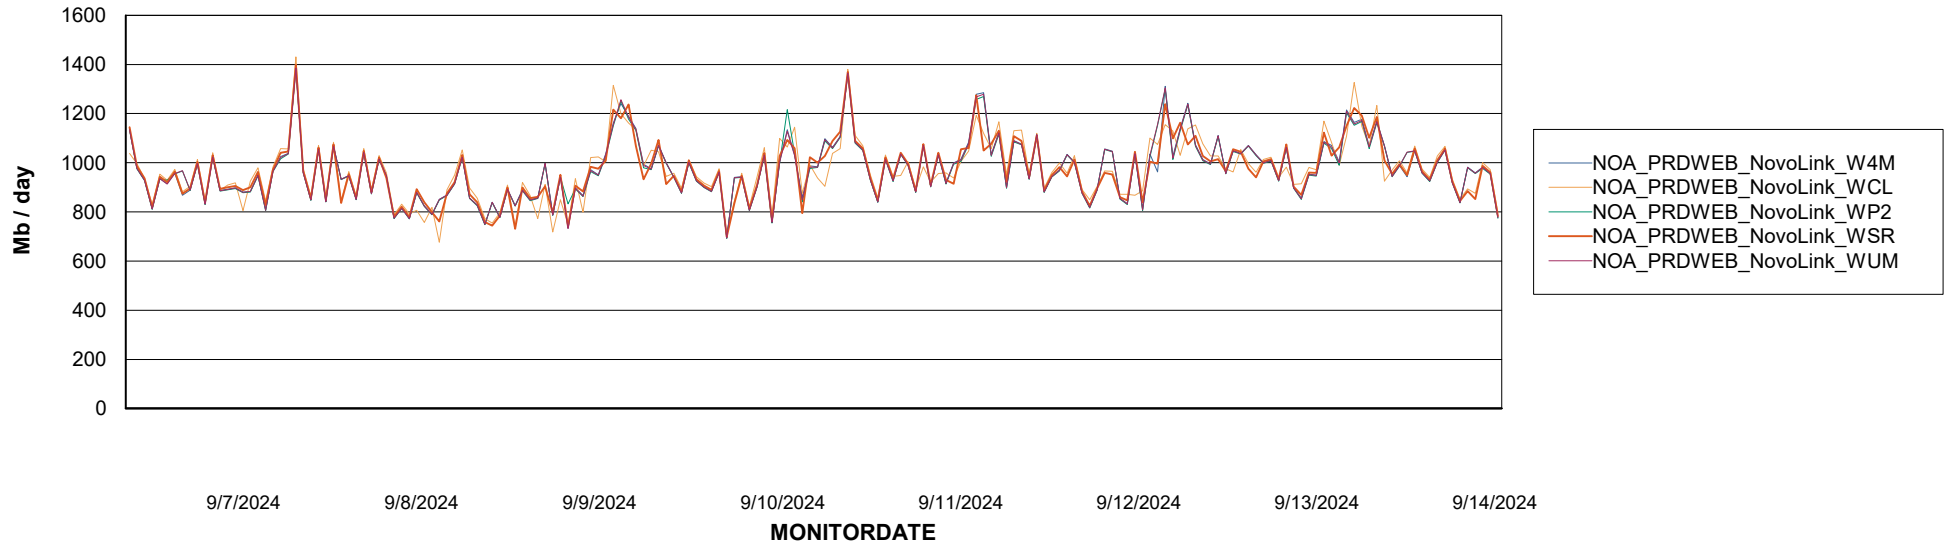

Avg memory used per ReportServer Service

Weekly SLA Customer Report

Customer NOA_Production (24/7)
Database ID 116

ABSolute Web Component Services

Avg memory used per ABS Web component

Weekly SLA Customer Report