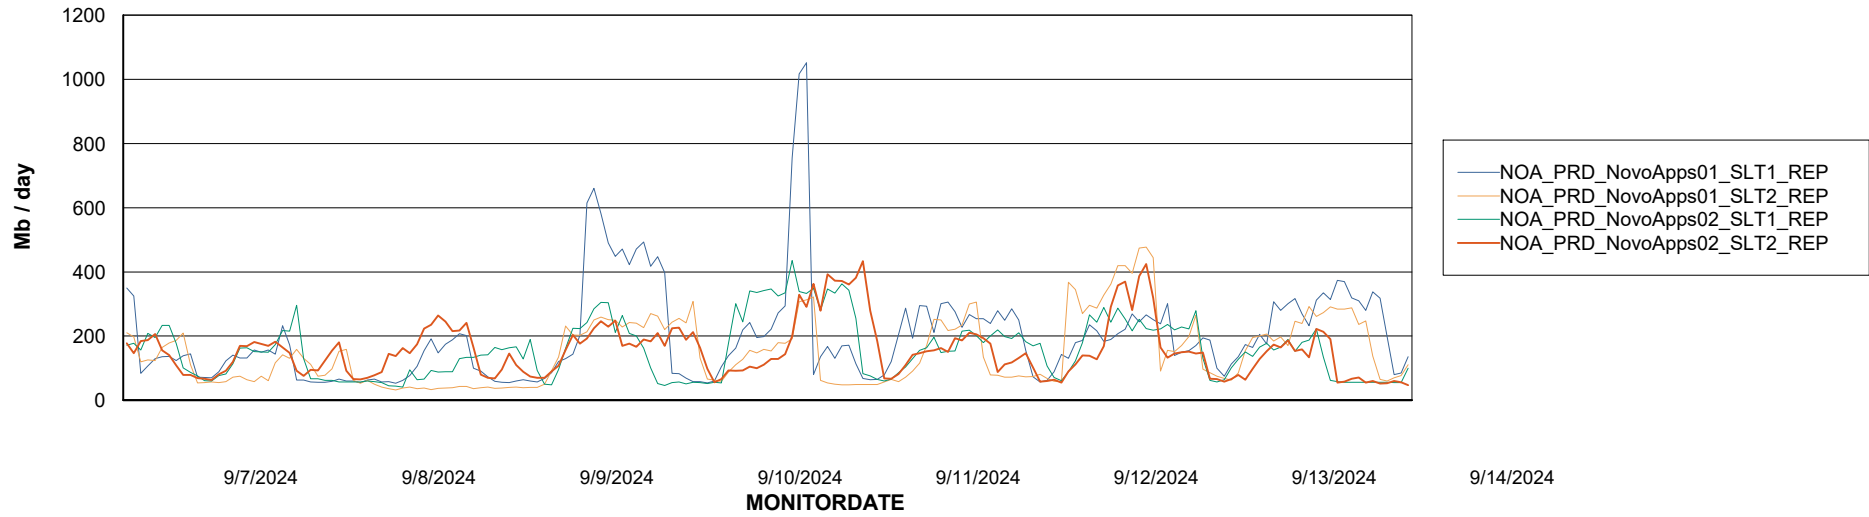

ABSSolute Application ReportServer Services

Avg memory used per ReportServer Service