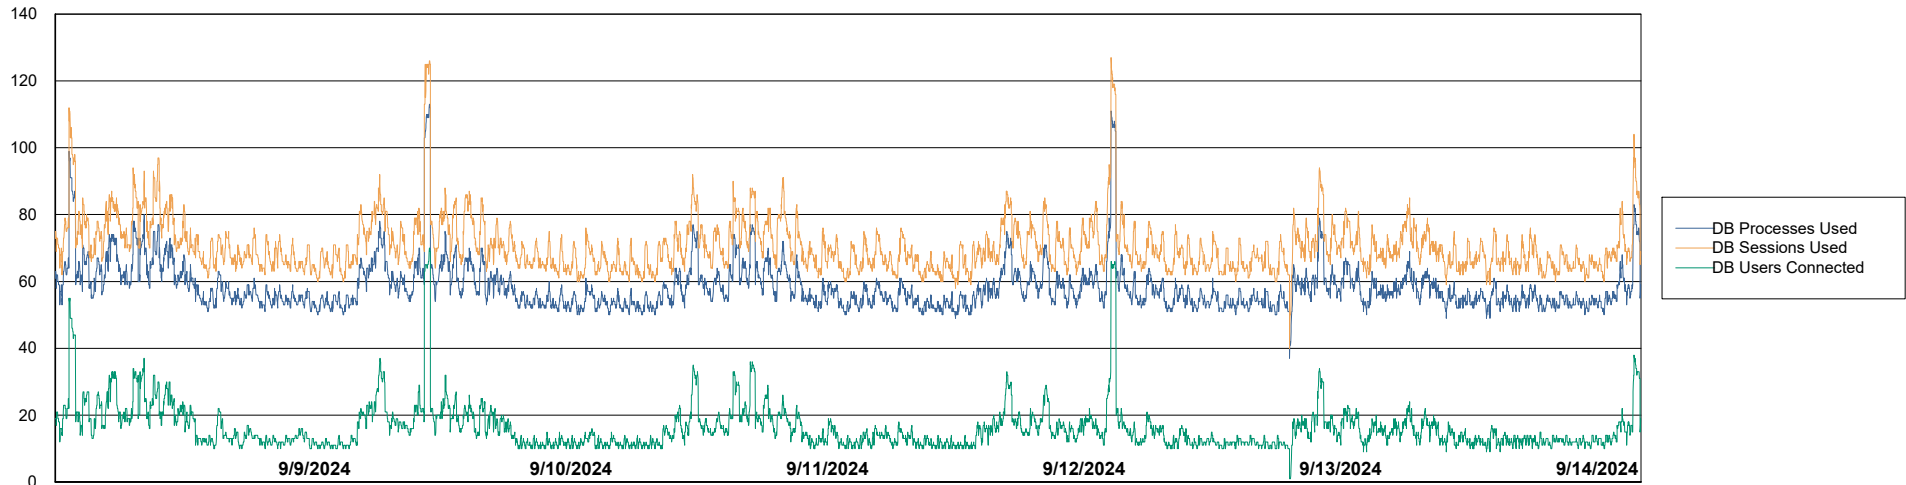

DB Processes Max 300

Weekly SLA Customer Report

Customer NOA_Production (24/7)
Database ID 116

Database Performance NOA_PRD_NOVOBI_ABS1

Weekly SLA Customer Report

Customer NOA_Production (24/7)
Database ID 116