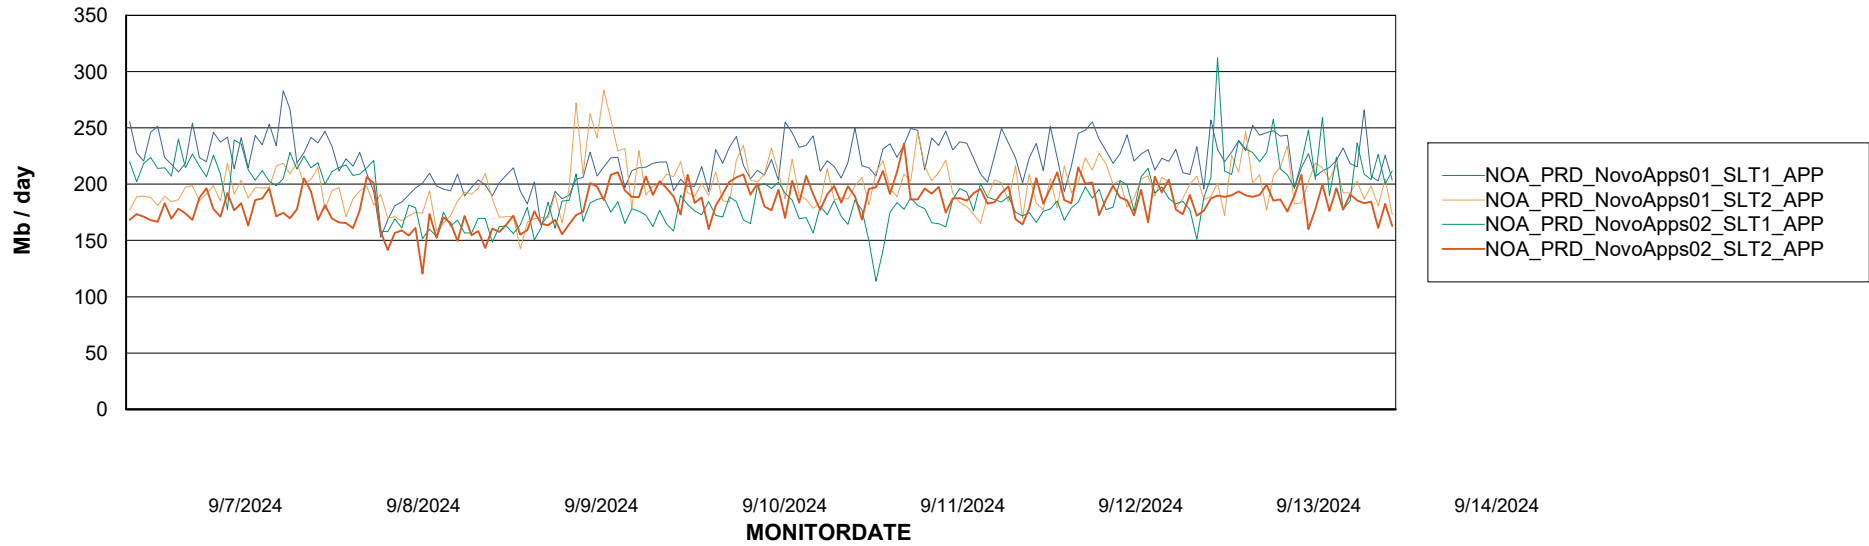

ABSSolute Application Server Services

Avg memory used per ABS Server Service