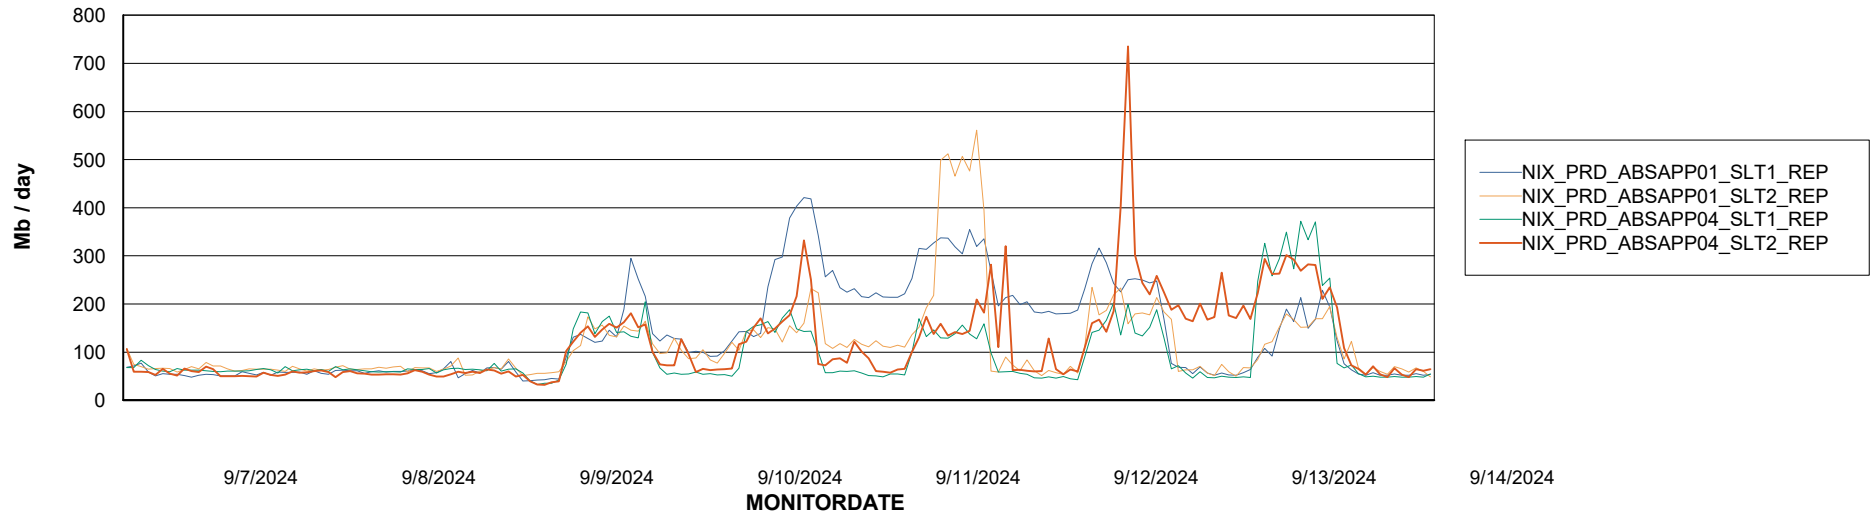

Avg memory used per ABS Server Service

Avg users per day per ABS server

Weekly SLA Customer Report

Customer NIX_Production
Database ID 51

ABSSolute Application ReportServer Services

Avg memory used per ReportServer Service