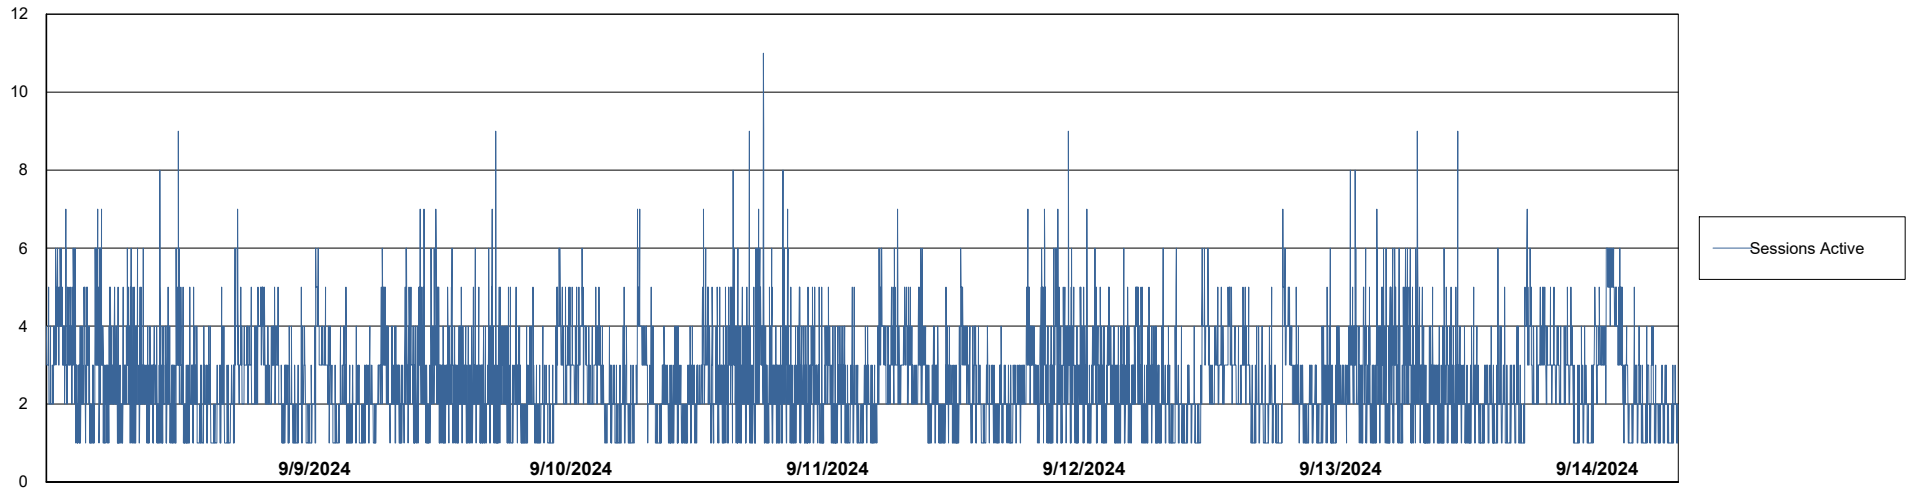

Weekly SLA Customer Report

Customer NIX_Production
Database ID 51

Database Performance NIX_PRD_ABSBI_ABS1

Weekly SLA Customer Report

Customer NIX_Production
Database ID 51

Database Performance NIX_PRD_ABSD01_ABS1