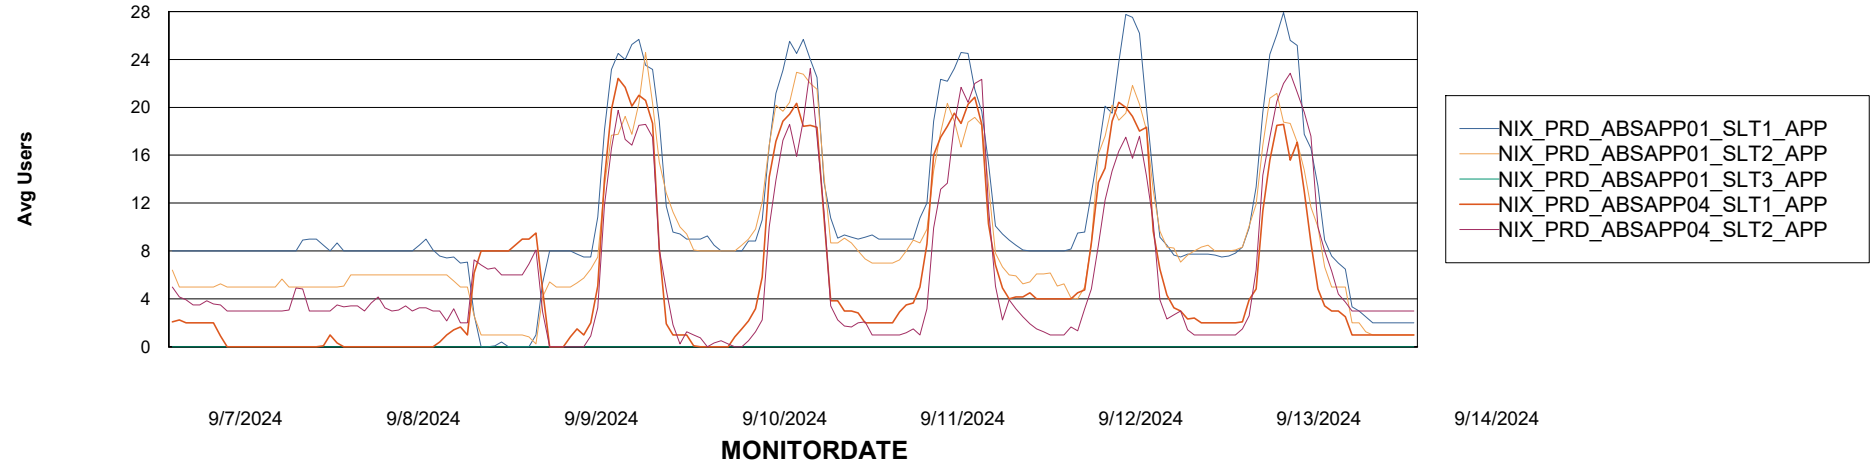

Avg users per day per ABS server