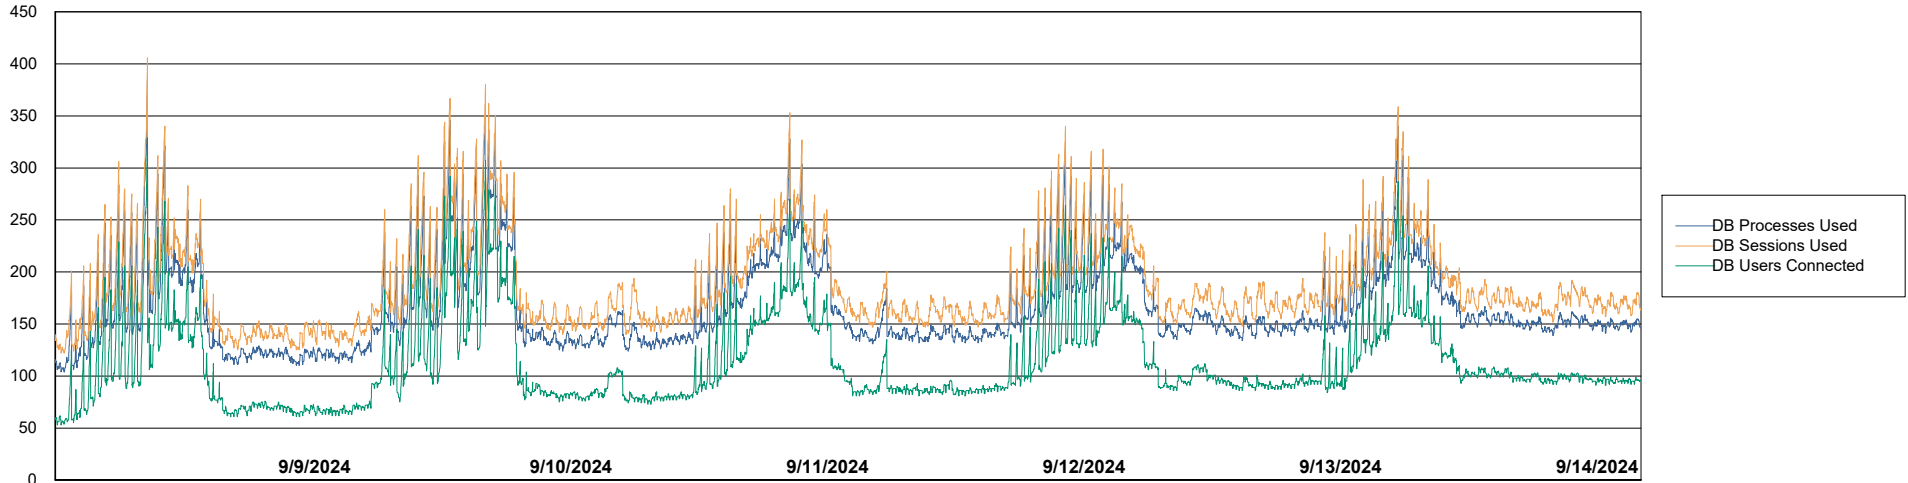

Weekly SLA Customer Report

Customer NIX_Production
Database ID 51

Database Performance NIX_PRD_ABSBI_ABS1

Weekly SLA Customer Report

Customer NIX_Production
Database ID 51

Database Performance NIX_PRD_ABSD01_ABS1