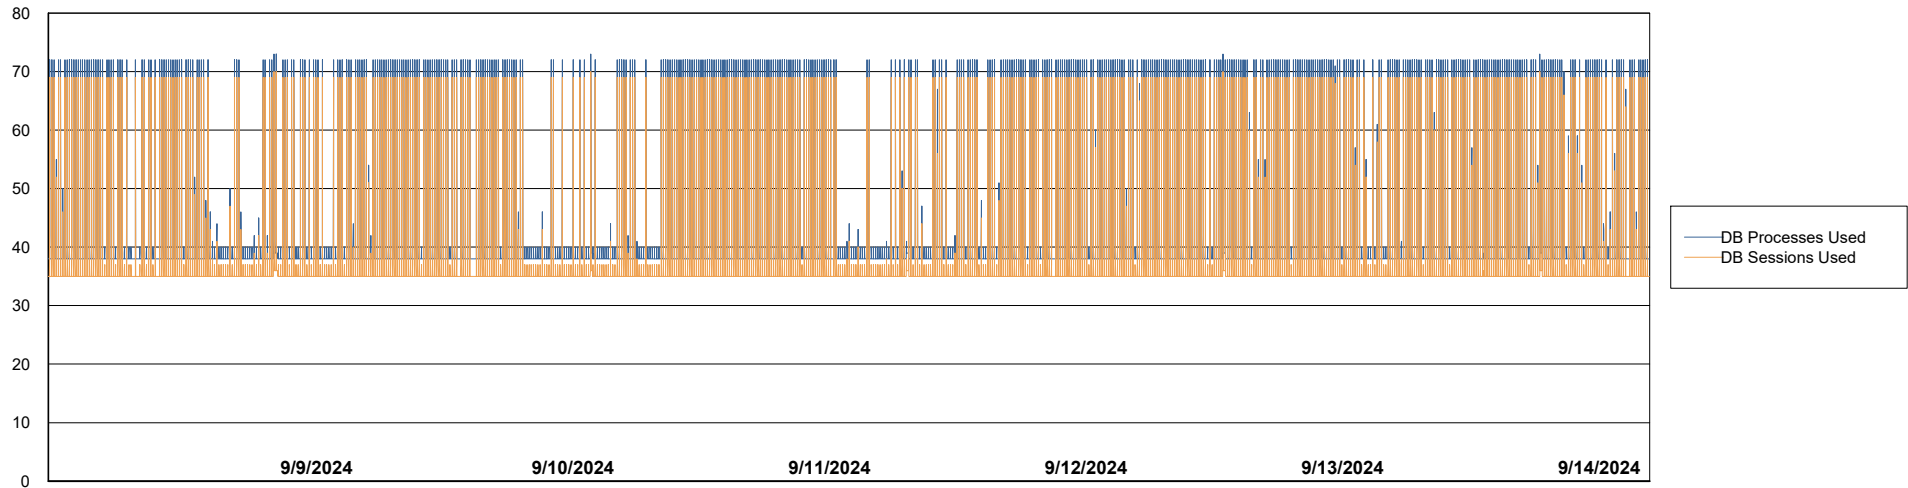

Database Performance NIX_PRD_ABSDB02_HSBABS1

DB Processes Max 300