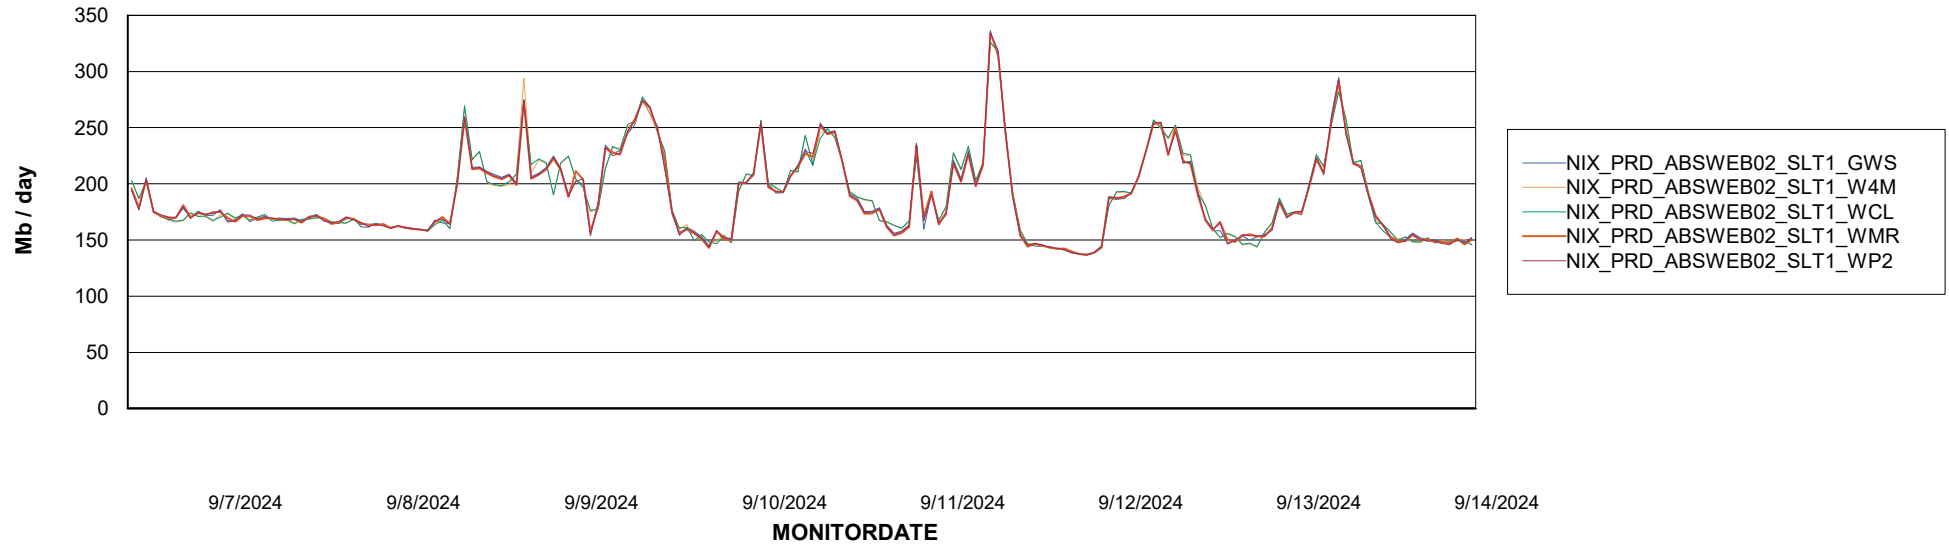

ABSolute Web Component Services

Avg memory used per ABS Web component