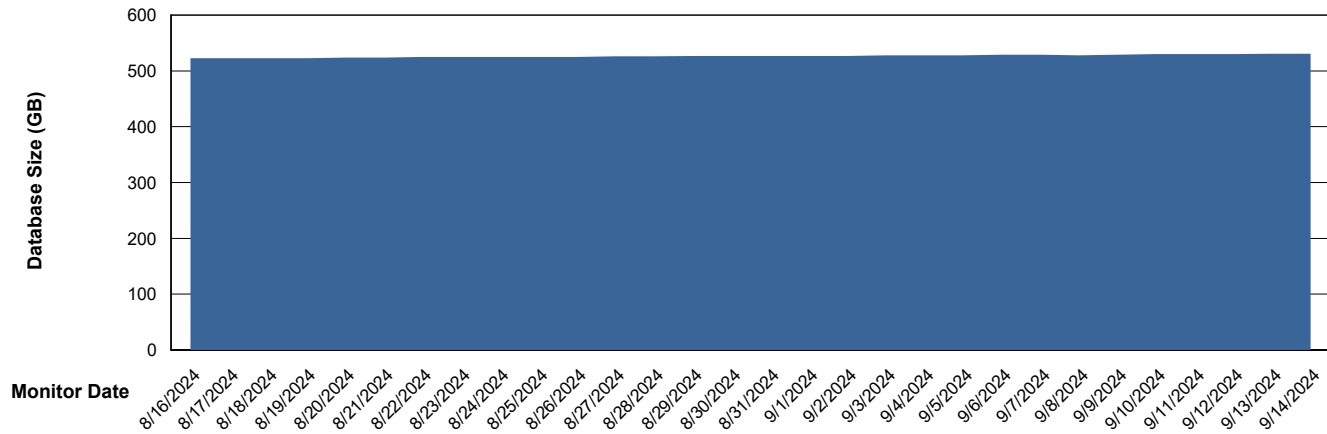

DATABASE SIZE NIX_PRD_ABSDB01_ABS1

Database growth over last month