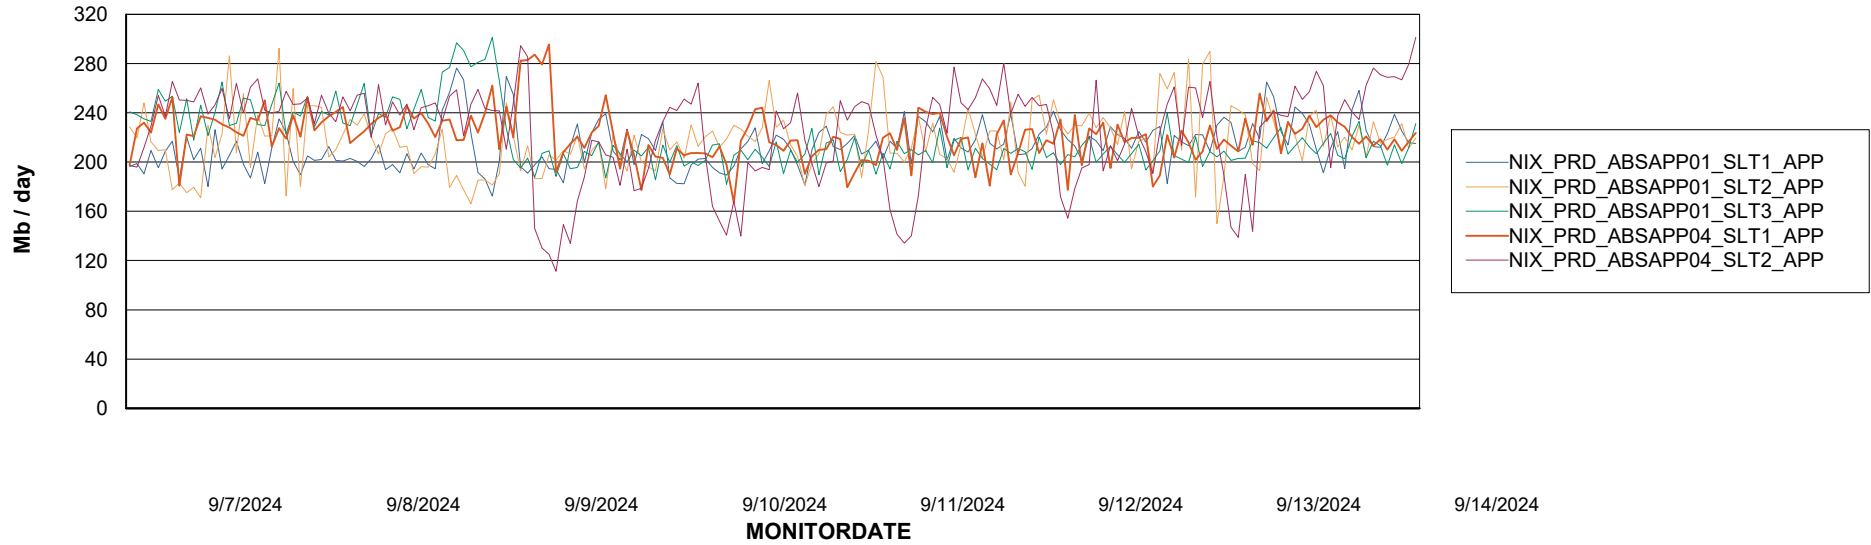

ABSSolute Application Server Services

Avg memory used per ABS Server Service