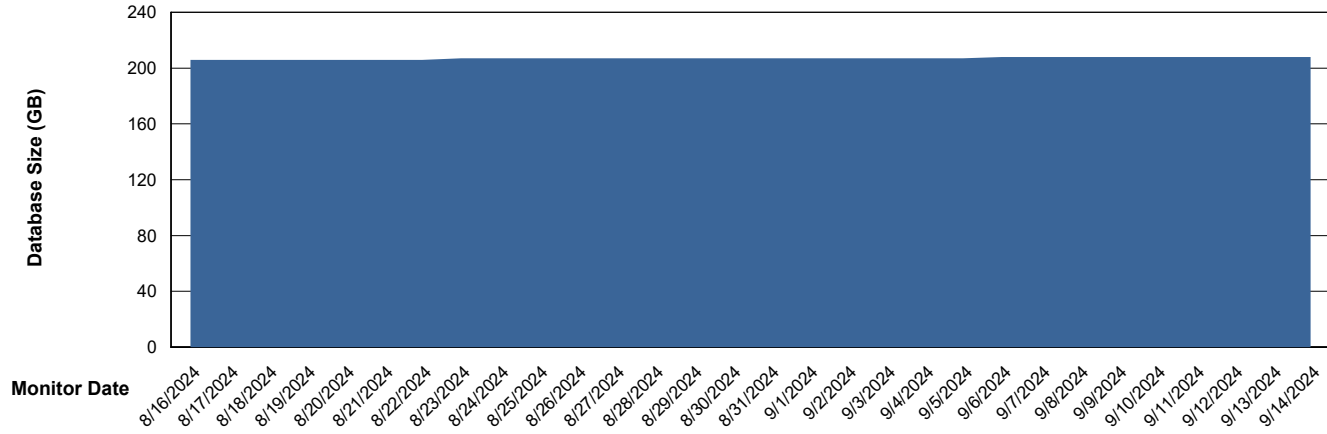

DATABASE SIZE NIX_PRD_ABSBI_ABS1

Database growth over last month