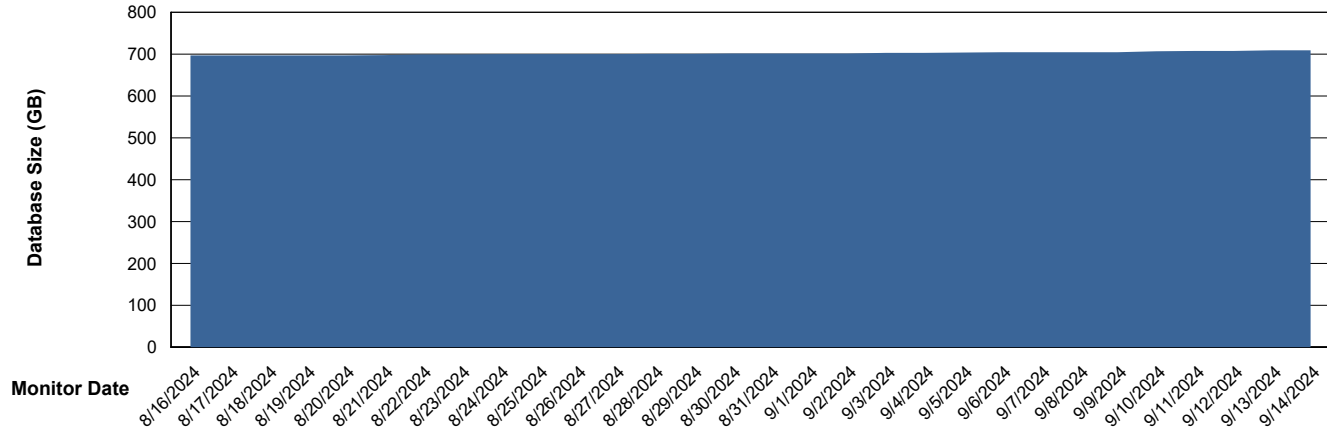

DATABASE SIZE LTS_PRD_CLSABSBI01_ABS1

Database growth over last month