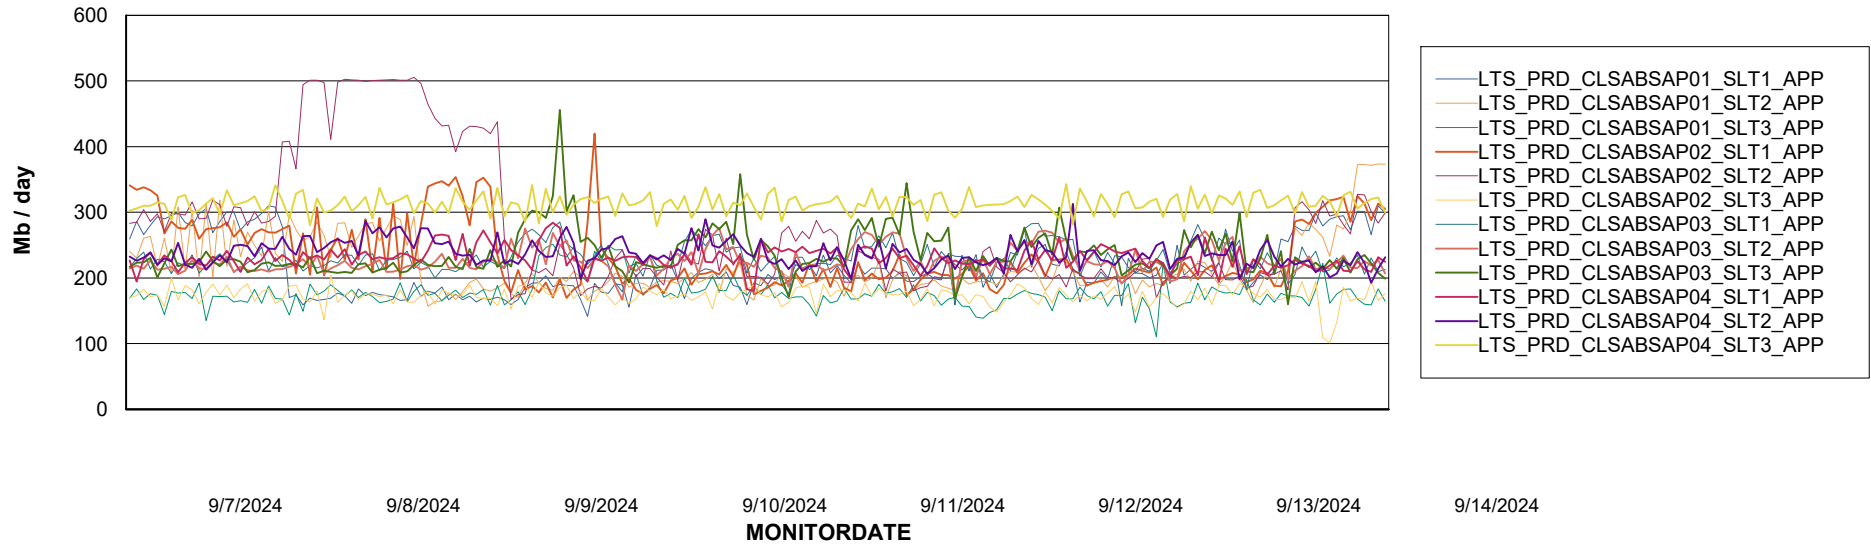

ABSSolute Application Server Services

Avg memory used per ABS Server Service