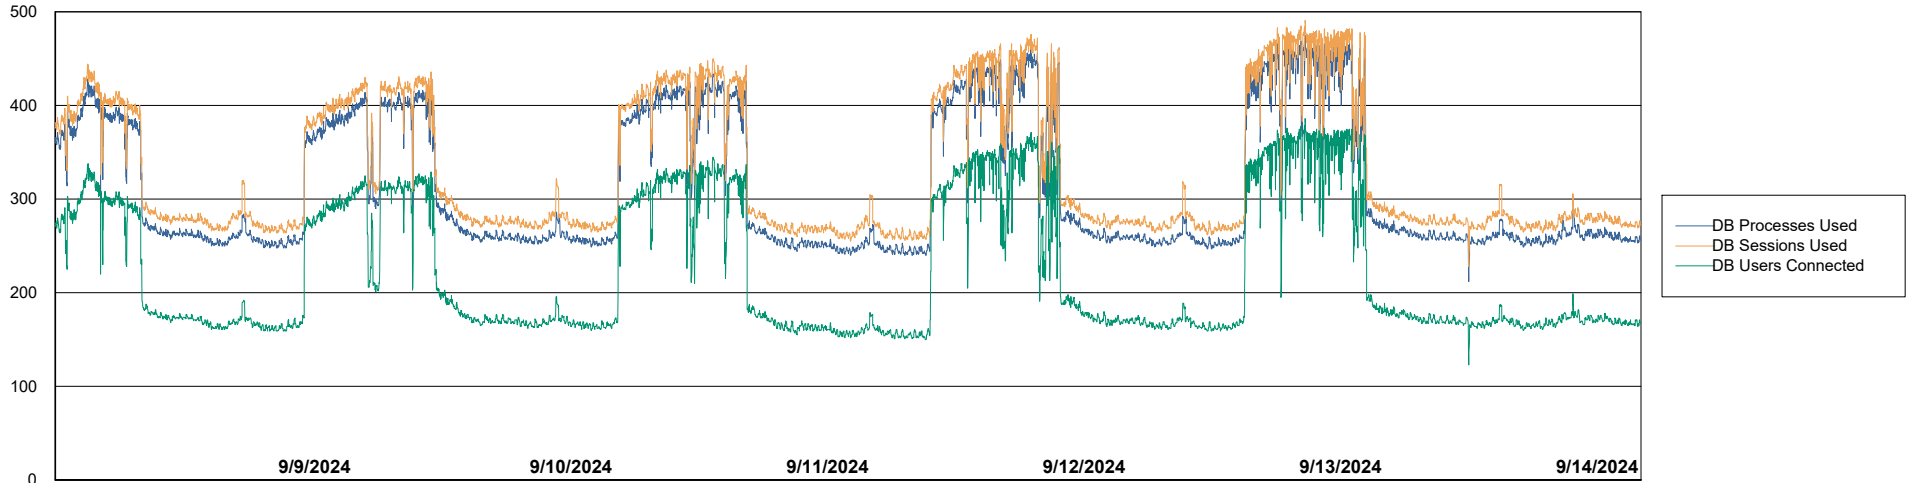

Database Performance LTS_PRD_CLSABSD01_ABS1