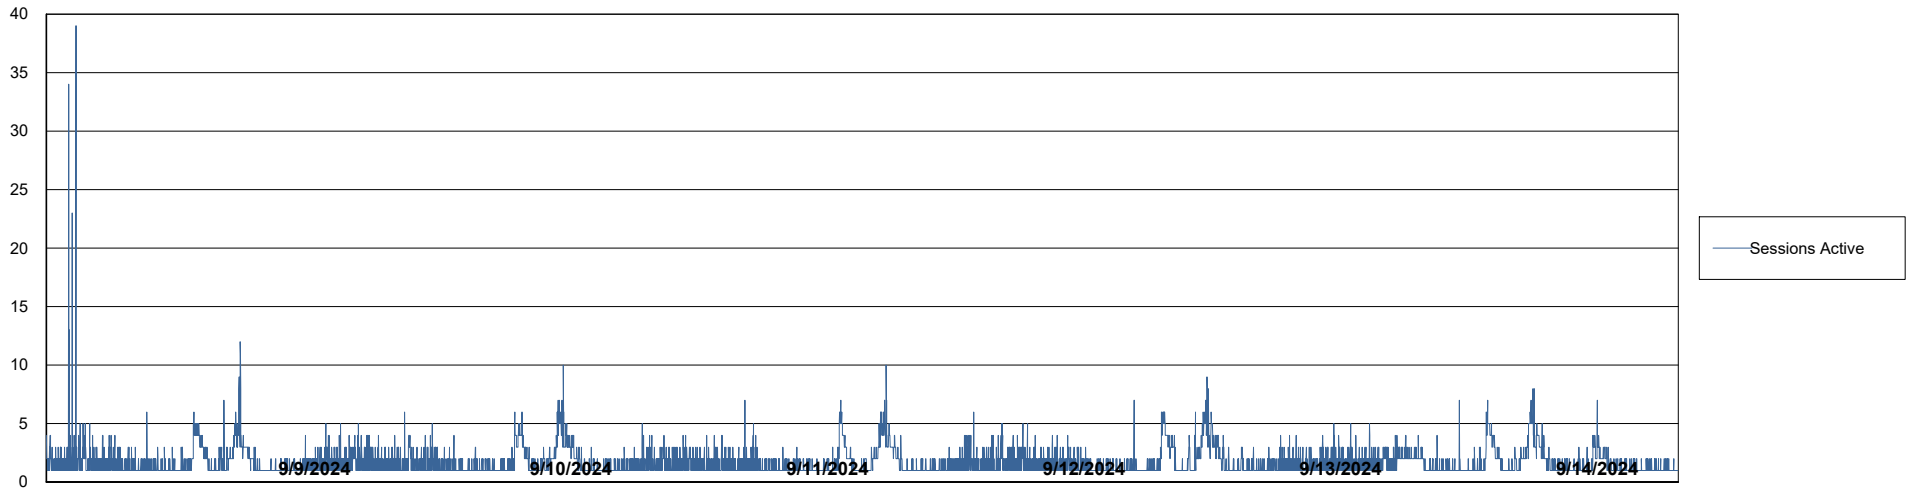

Database Performance LTS_PRD_CLSABSD01_ABS1