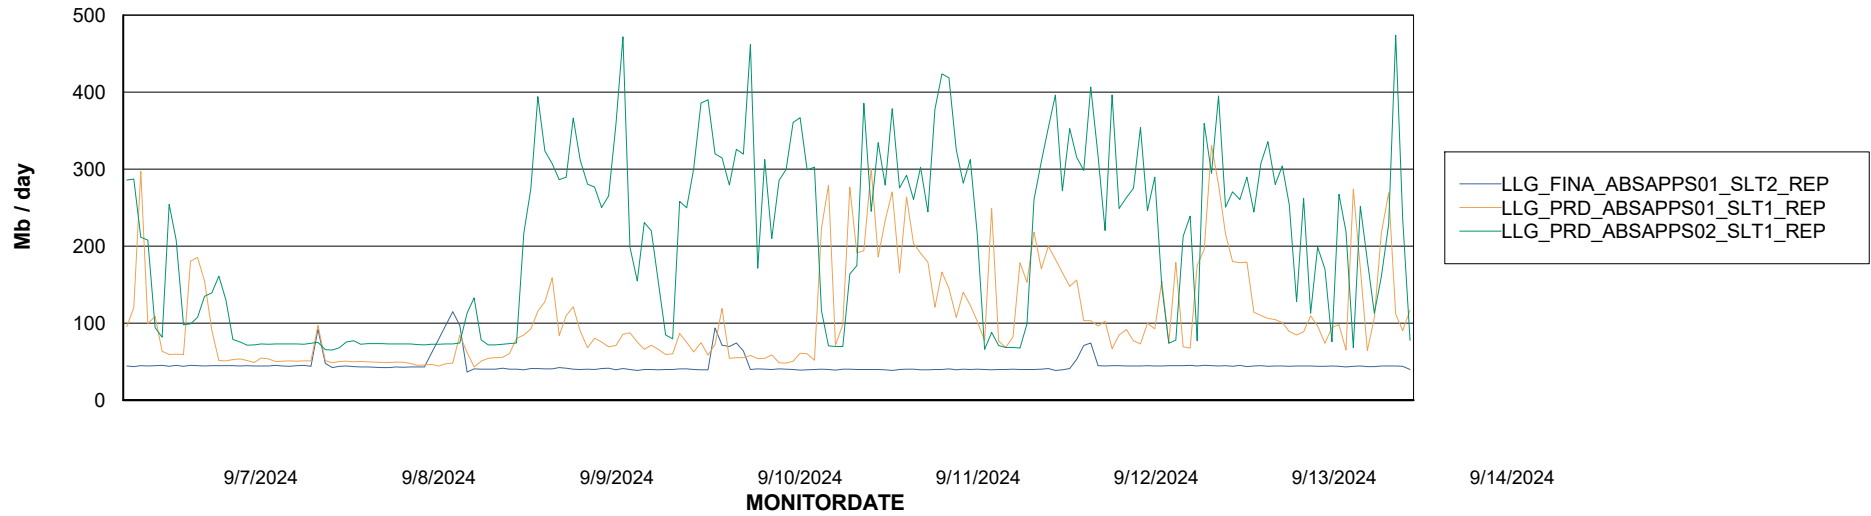

ABSSolute Application ReportServer Services

Avg memory used per ReportServer Service