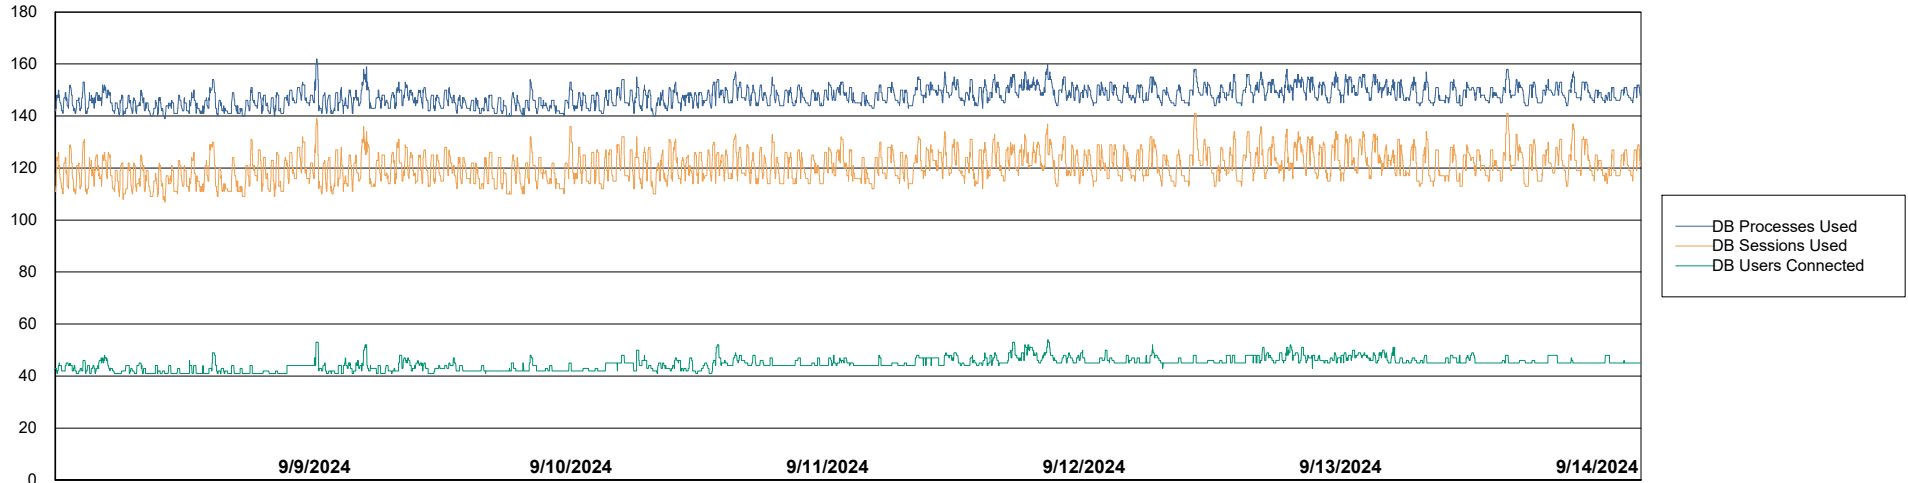

Database Performance LLG_ABSDB1_PROD_ABS1