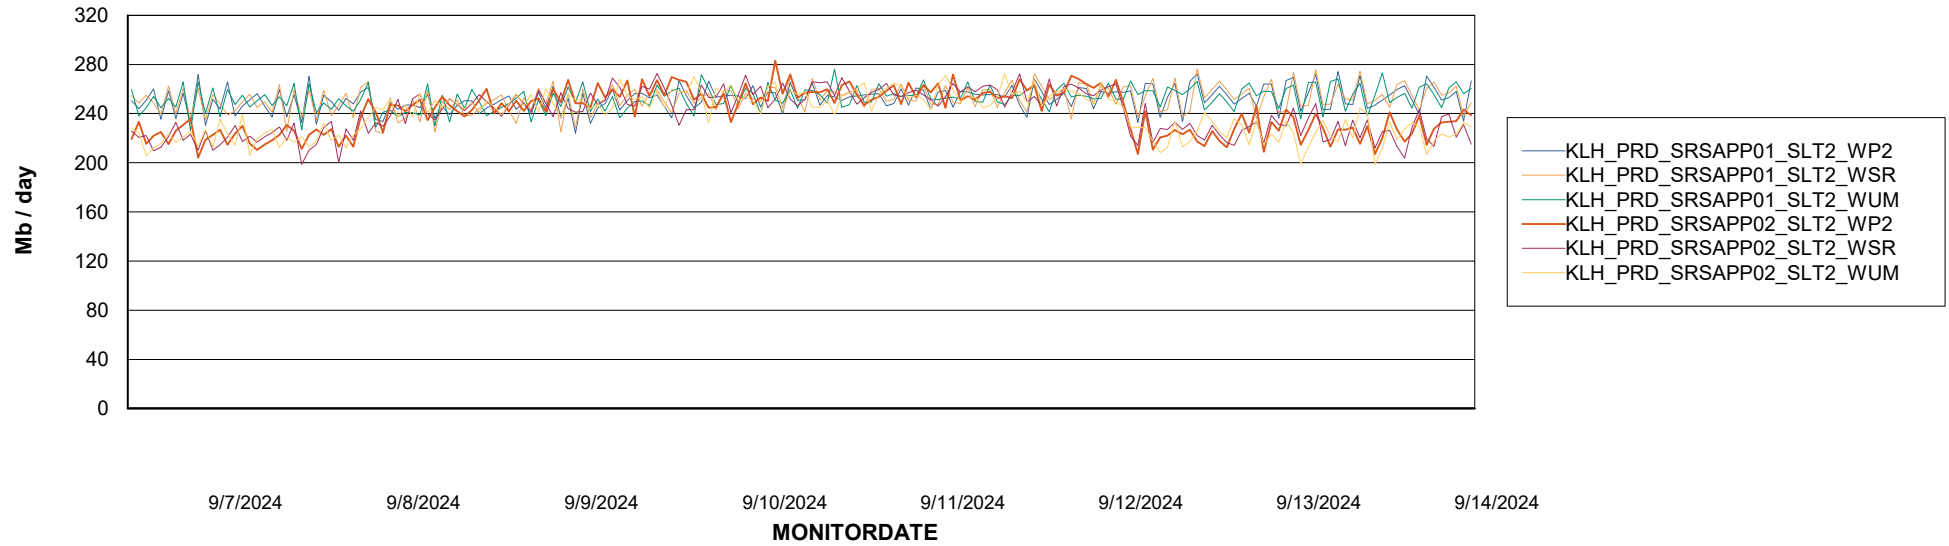

ABSolute Web Component Services

Avg memory used per ABS Web component