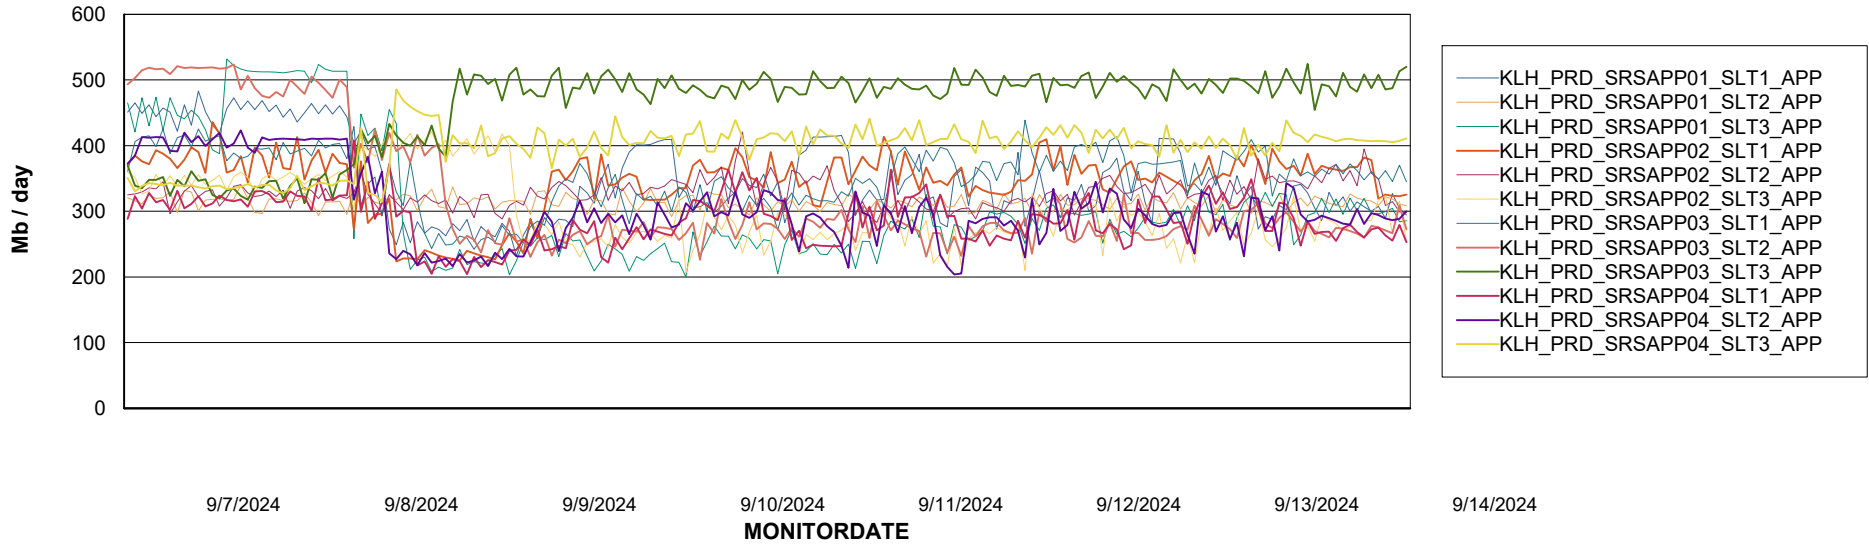

ABSSolute Application Server Services

Avg memory used per ABS Server Service