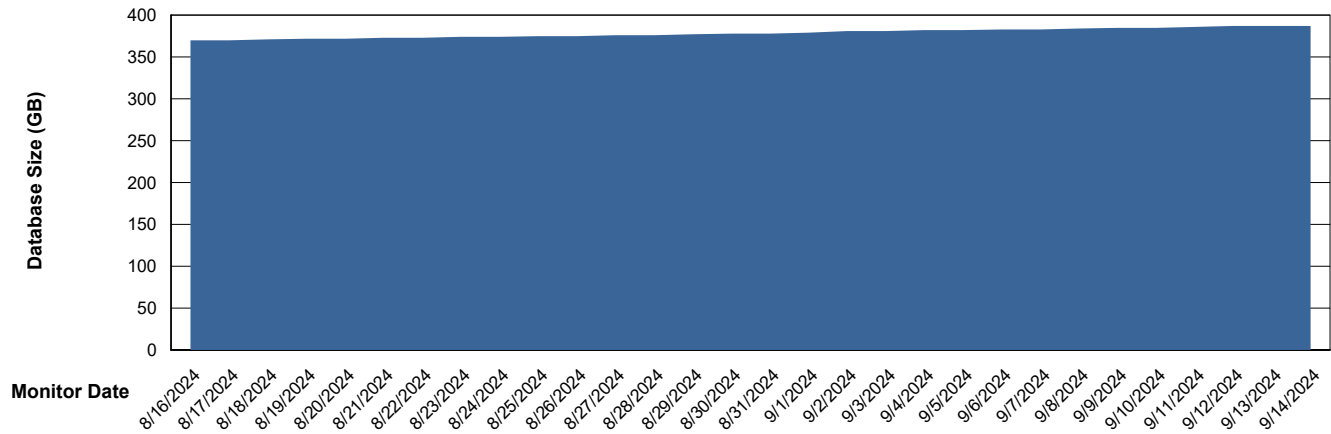

Customer KLH_Production (24/7)
Database ID 139

DATABASE SIZE KLH_PRD_SRSBIDB01_ABS1

Database growth over last month

DATABASE SIZE KLH_PRD_SRSDB01_ABS1

Database growth over last month

Weekly SLA Customer Report