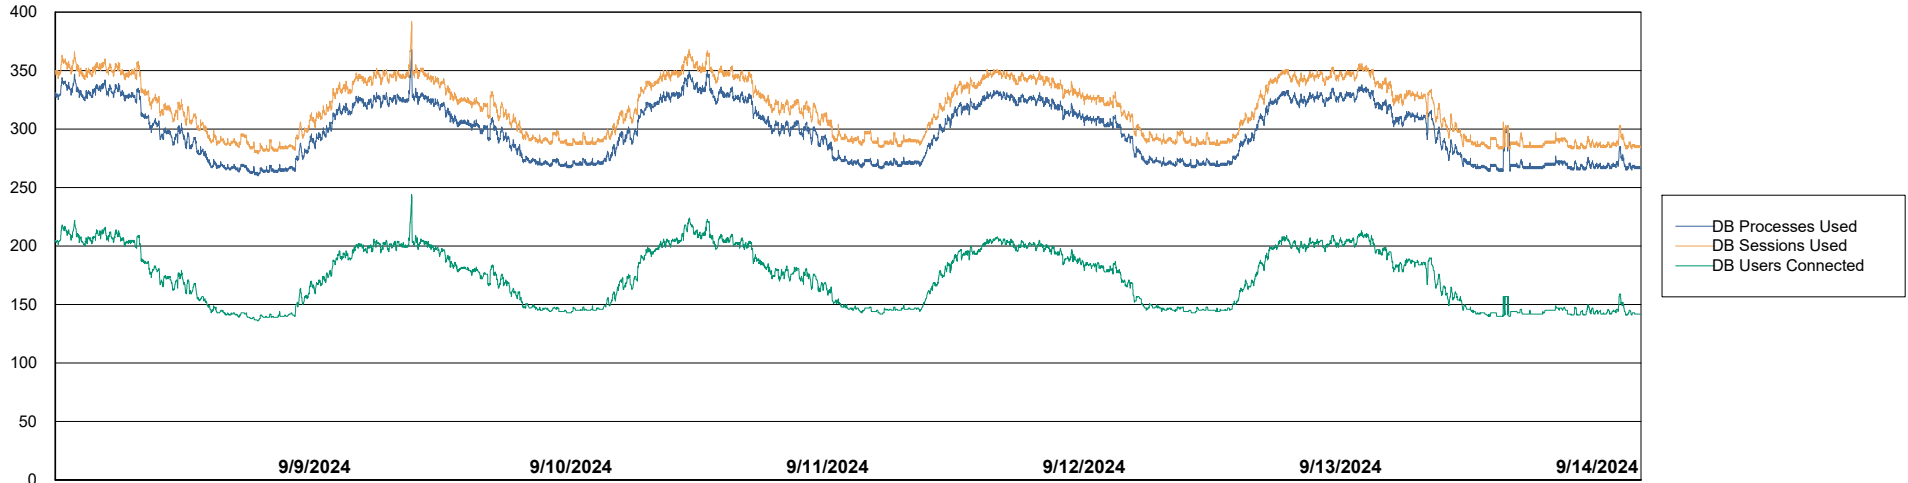

Weekly SLA Customer Report

Customer KLH_Production (24/7)
Database ID 139

Database Performance KLH_PRD_SRSBIDB01_ABS1

Weekly SLA Customer Report

Customer KLH_Production (24/7)
Database ID 139

Database Performance KLH_PRD_SRSDDB01_ABS1