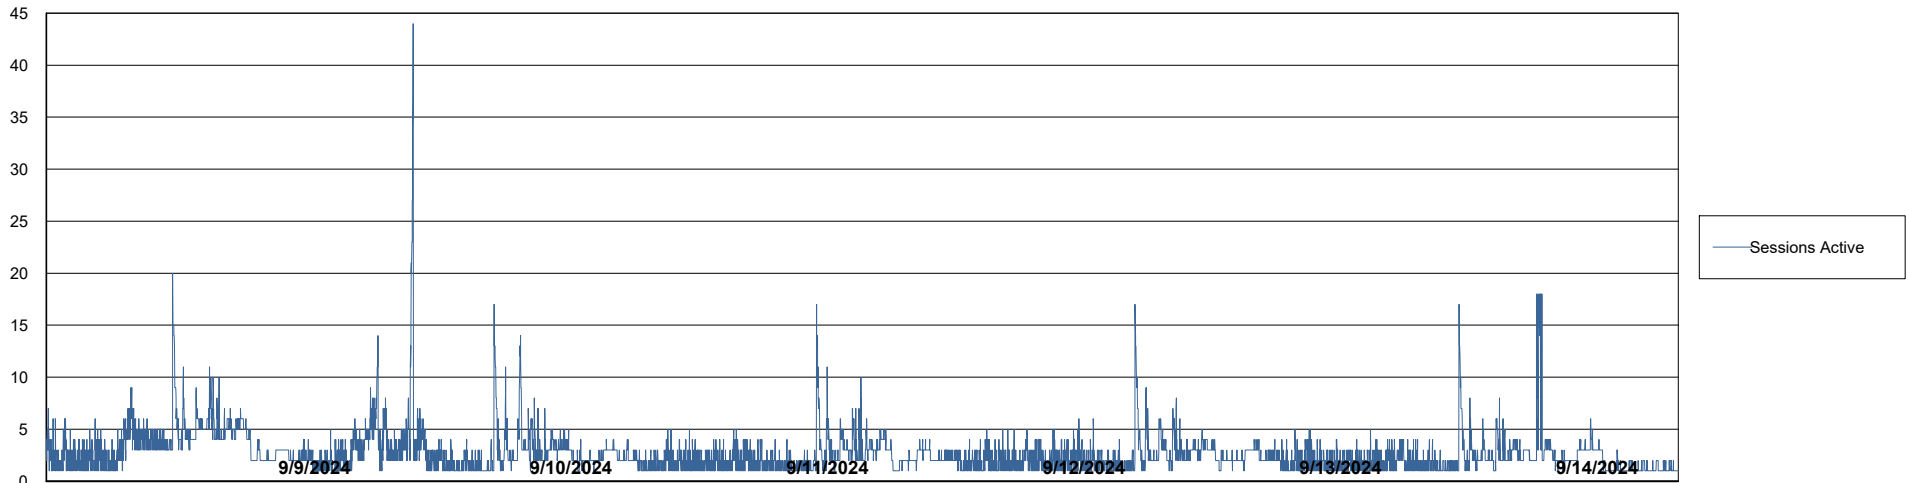

Weekly SLA Customer Report

Customer KLH_Production (24/7)
Database ID 139

Database Performance KLH_PRD_SRSBIDB01_ABS1

Weekly SLA Customer Report

Customer KLH_Production (24/7)
Database ID 139

Database Performance KLH_PRD_SRSDDB01_ABS1