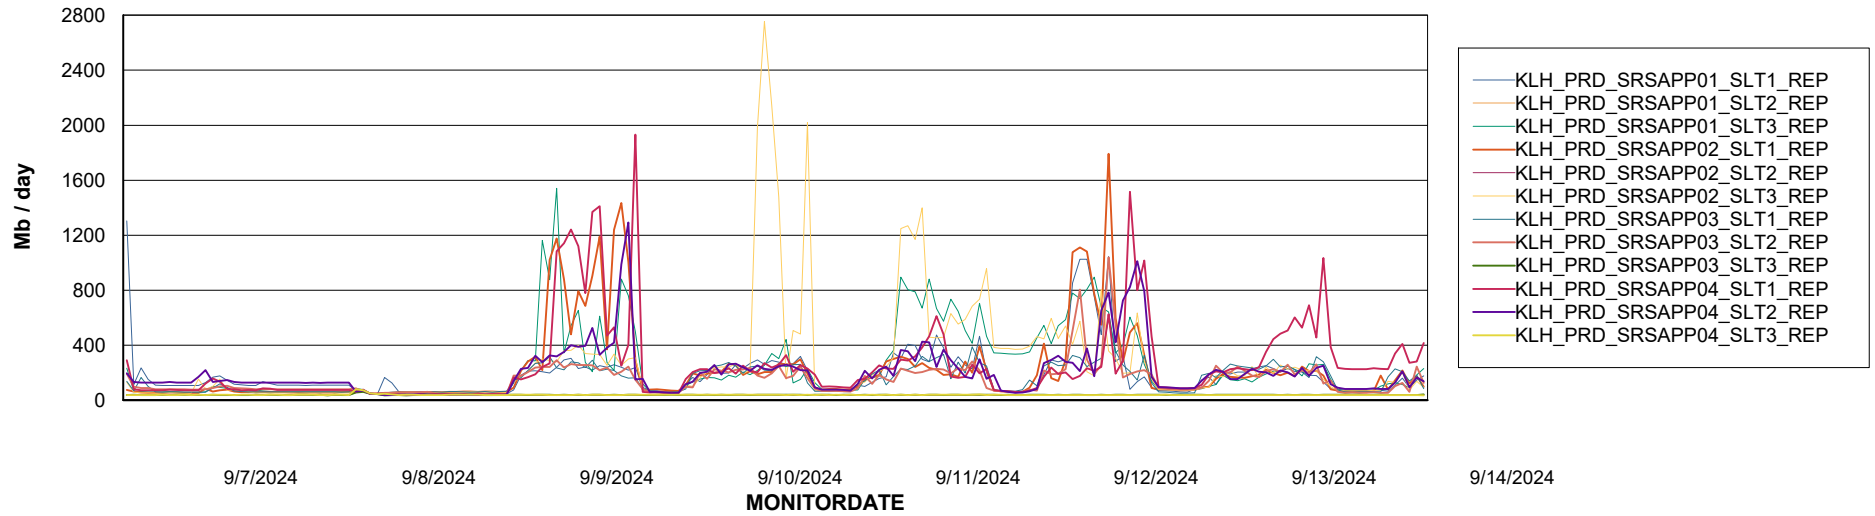

ABSSolute Application ReportServer Services

Avg memory used per ReportServer Service