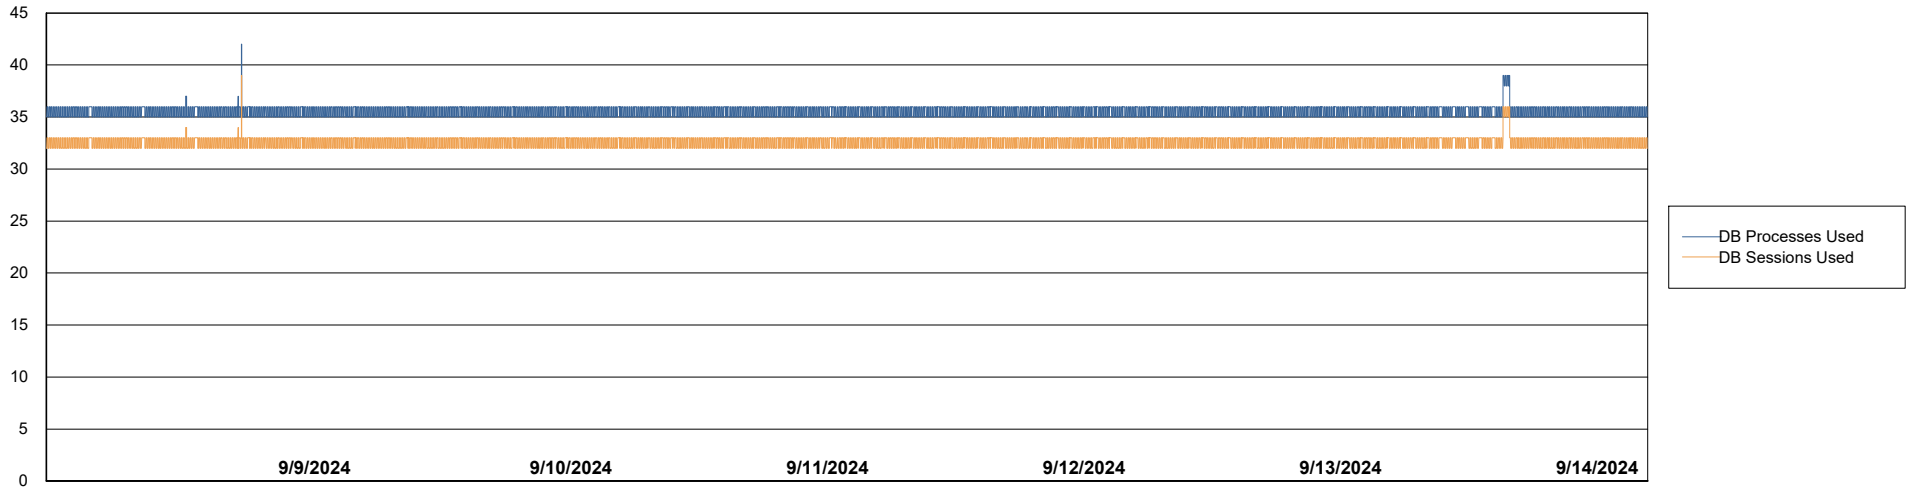

Database Performance KLA_STB_KLAHQORA06_DB_HSBABS1

DB Processes Max 1,000