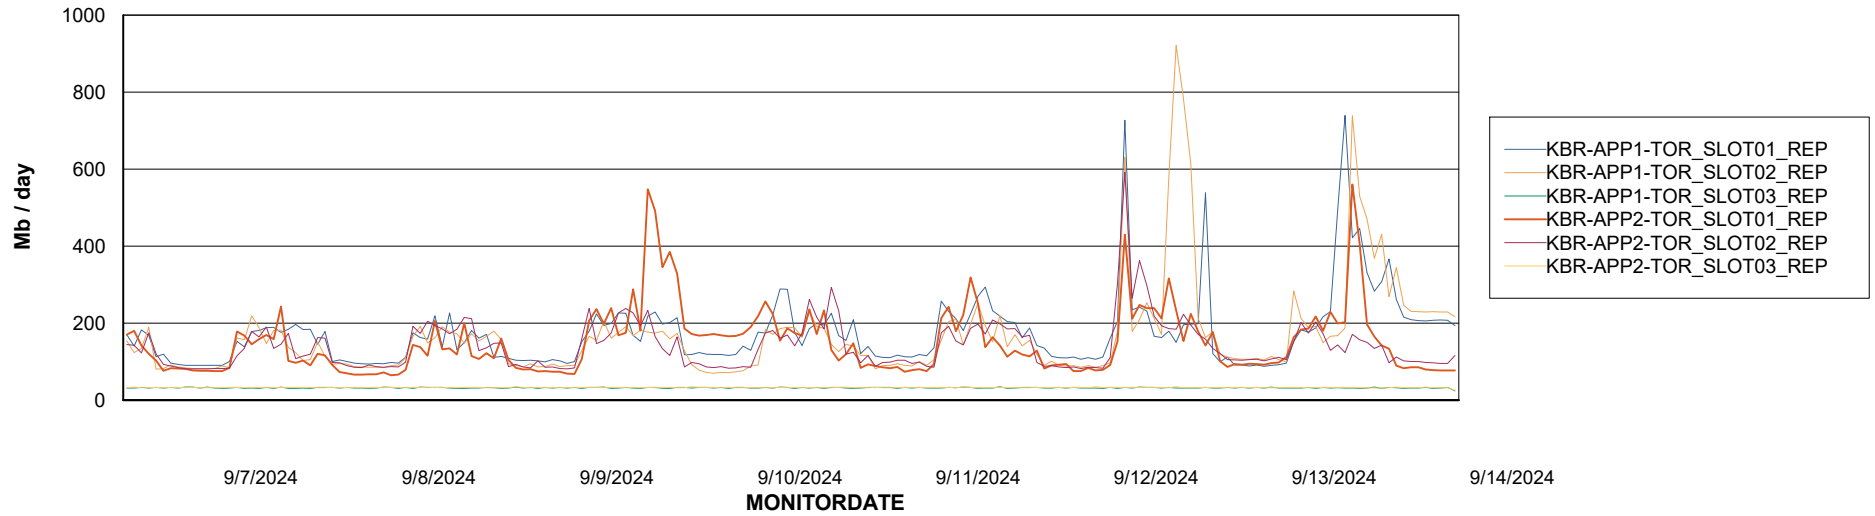

Avg memory used per ABS Server Service

Avg users per day per ABS server

Weekly SLA Customer Report

Customer KBR OCI TOR Production
Database ID 200

ABSSolute Application ReportServer Services

Avg memory used per ReportServer Service