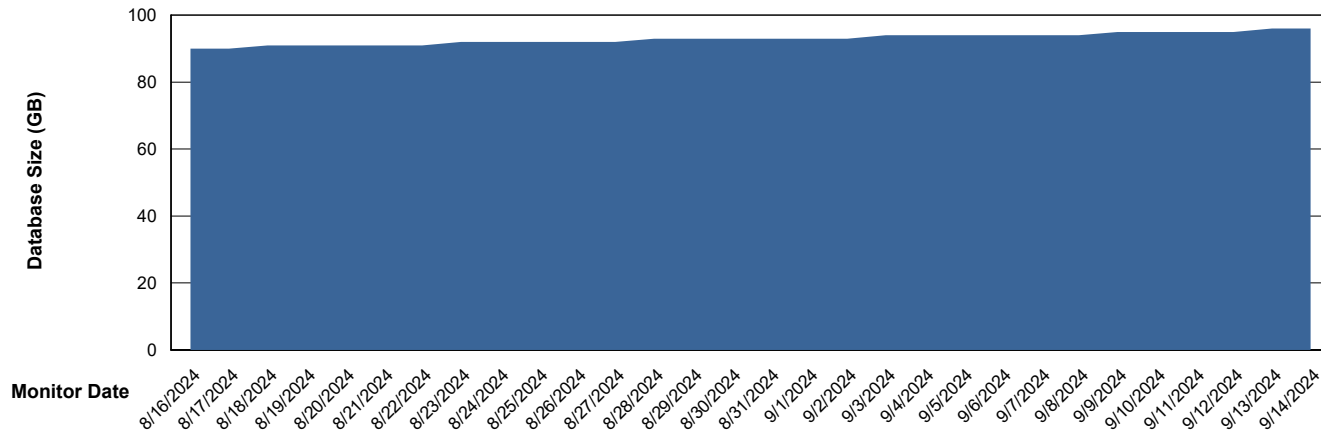

Customer KBR OCI TOR Production
Database ID 200

DATABASE SIZE KBR-BI-TOR_PROD_ABS1

Database growth over last month

DATABASE SIZE KBR-DBS1-TOR_PROD_ABS1

Database growth over last month

Weekly SLA Customer Report