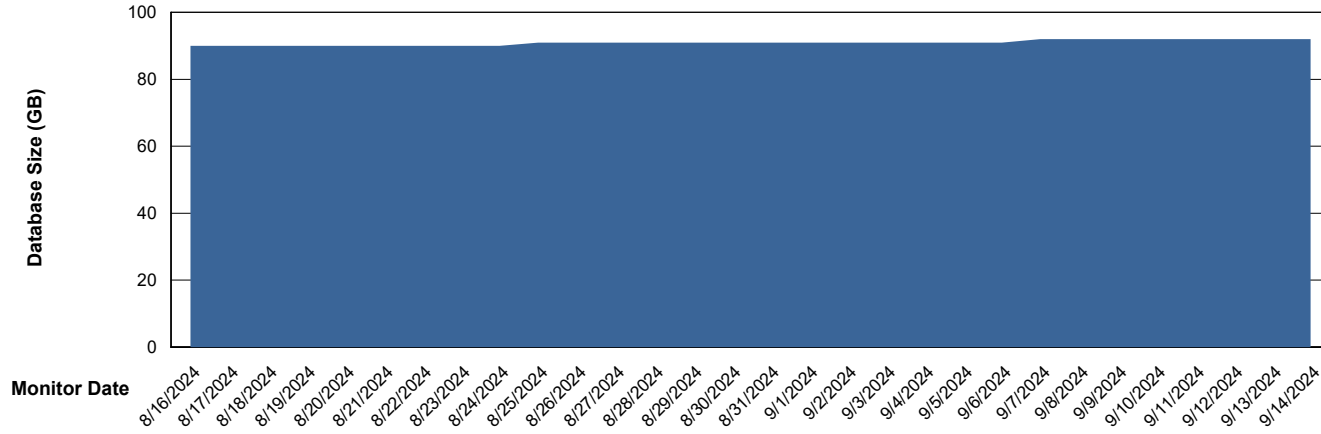

DATABASE SIZE KBR-BI-TOR_PROD_ABS1

Database growth over last month