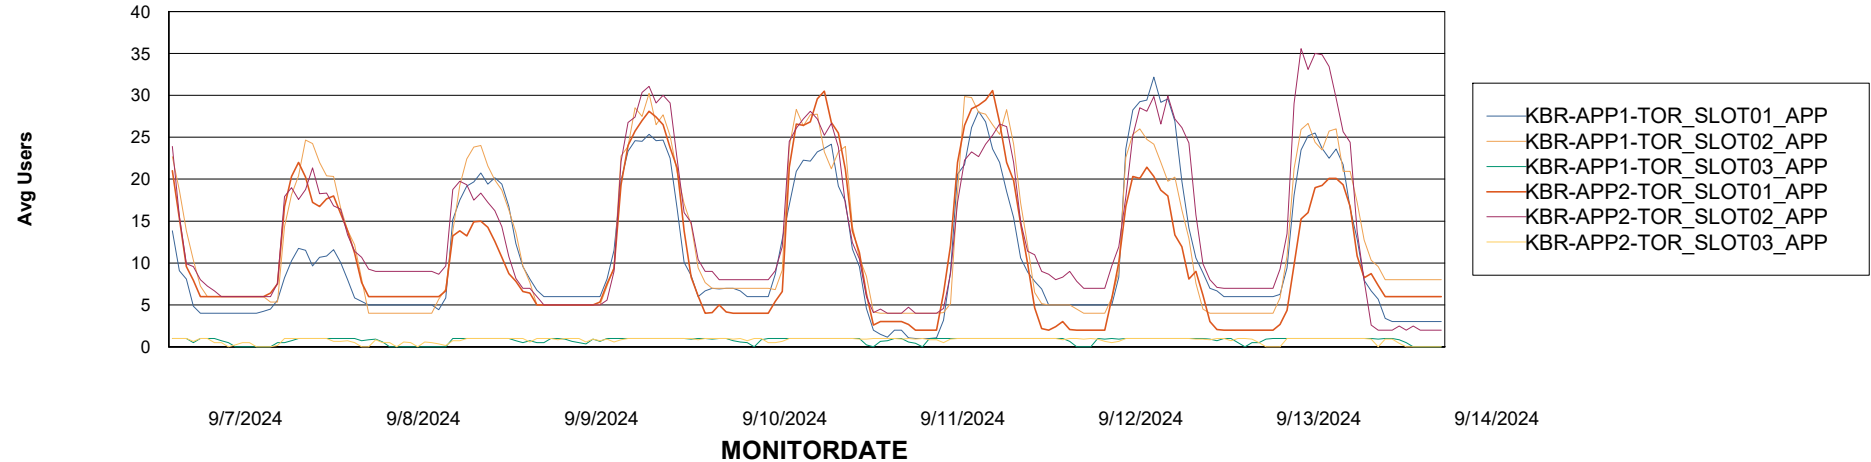

Avg users per day per ABS server