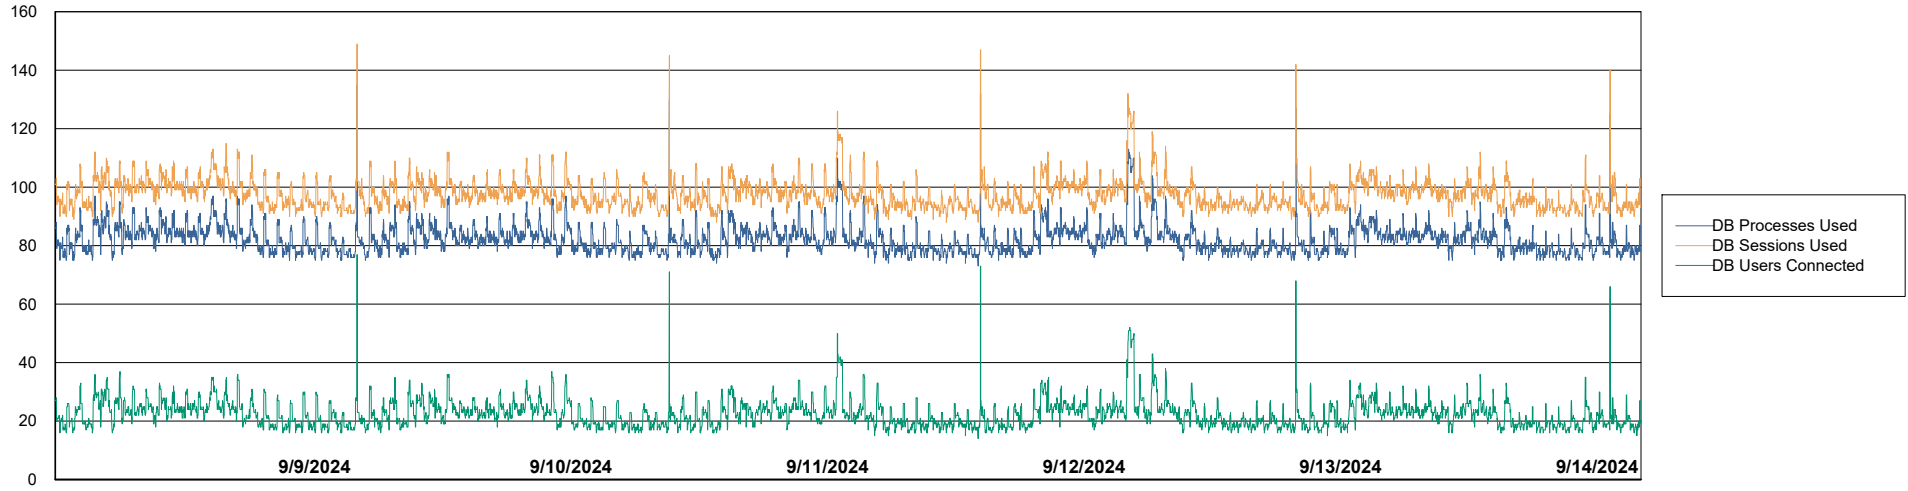

Database Performance KBR-BI-TOR_PROD_ABS1