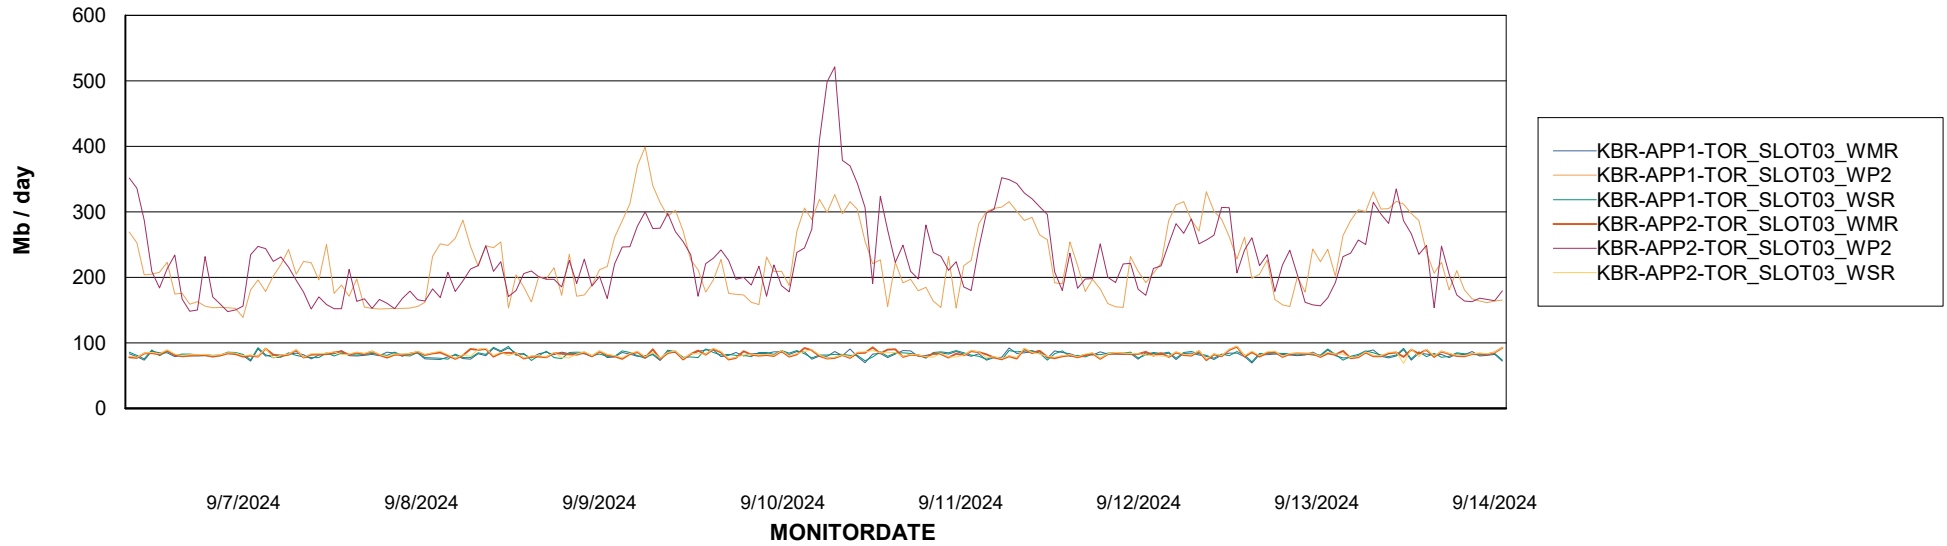

ABSSolute Web Component Services

Avg memory used per ABS Web component