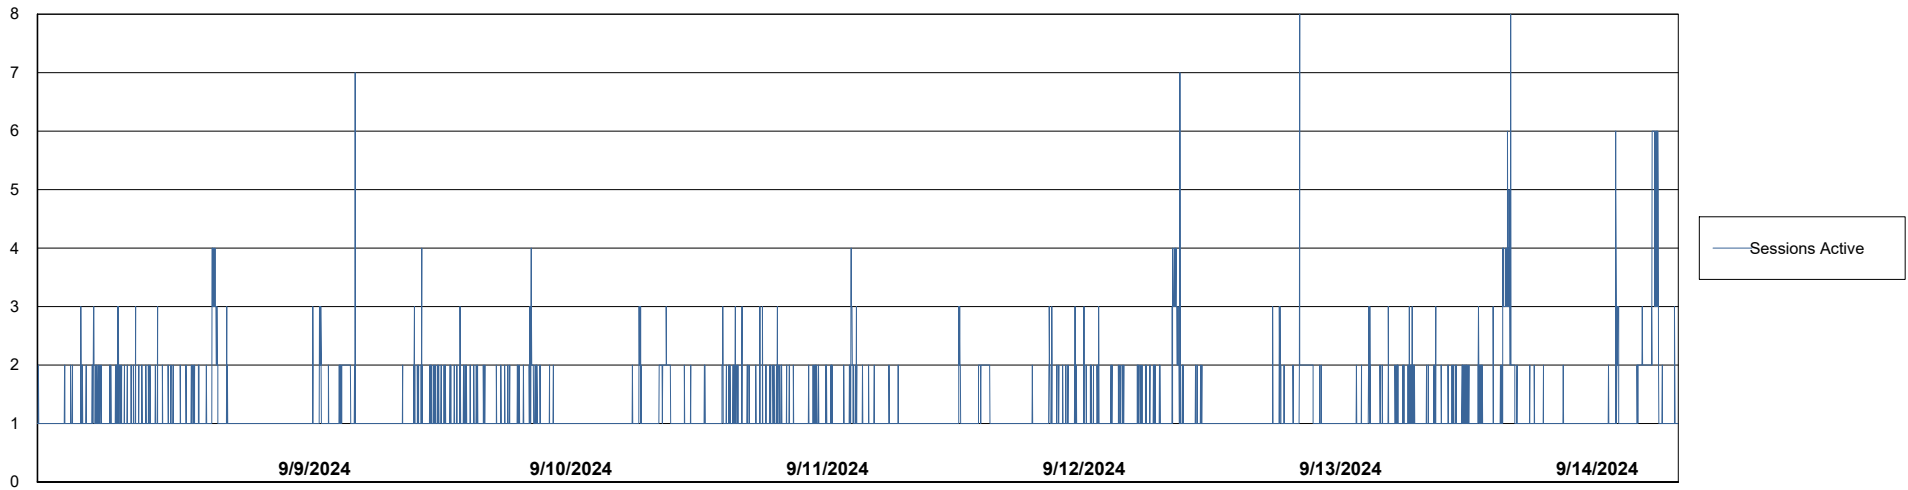

Weekly SLA Customer Report

Customer KBR OCI TOR Production
Database ID 200

Database Performance KBR-BI-TOR_PROD_ABS1

Weekly SLA Customer Report

Customer KBR OCI TOR Production
Database ID 200

Database Performance KBR-DBS1-TOR_PROD_ABS1