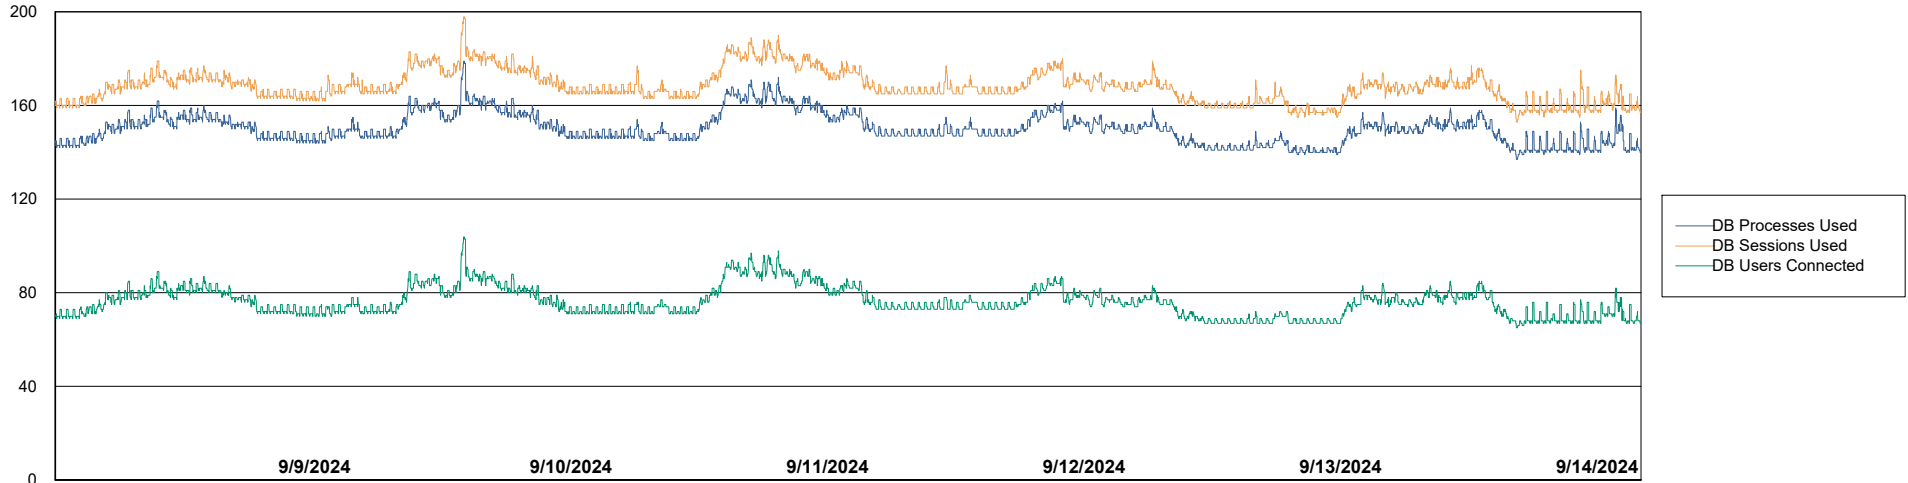

Weekly SLA Customer Report

Customer KBR OCI TOR Production
Database ID 200

Database Performance KBR-BI-TOR_PROD_ABS1

Weekly SLA Customer Report

Customer KBR OCI TOR Production
Database ID 200

Database Performance KBR-DBS1-TOR_PROD_ABS1