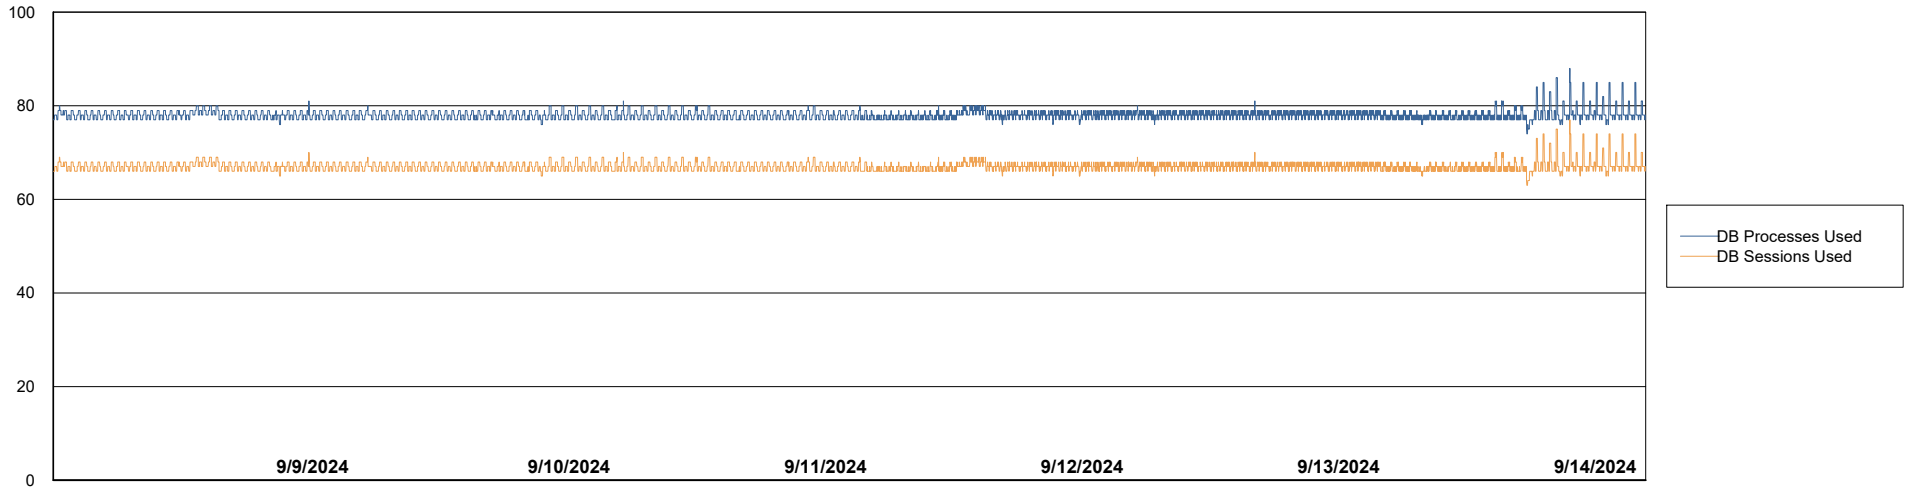

Database Performance KBR-DBS2-TOR_PROD_HSBABS1

DB Processes Max 0
DB Processes Max 1,000
DB Processes Max 4