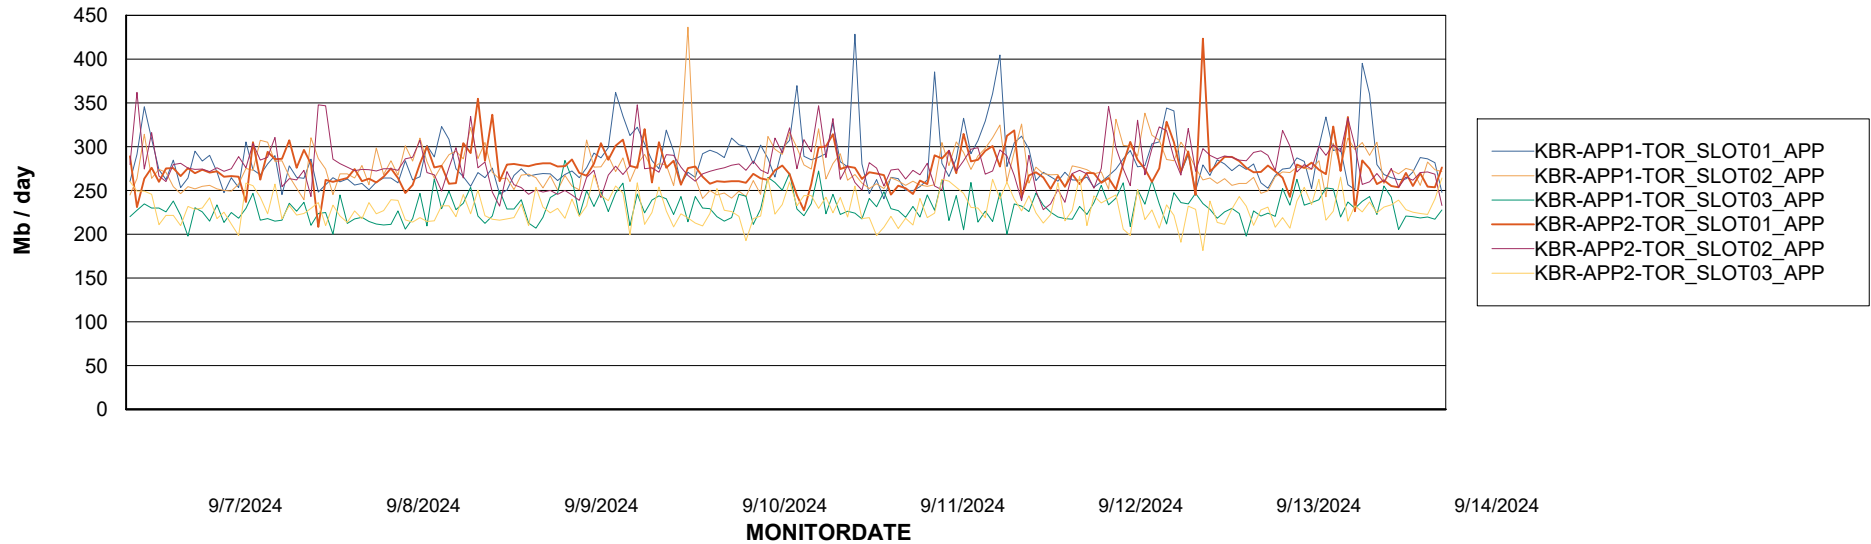

ABSSolute Application Server Services

Avg memory used per ABS Server Service