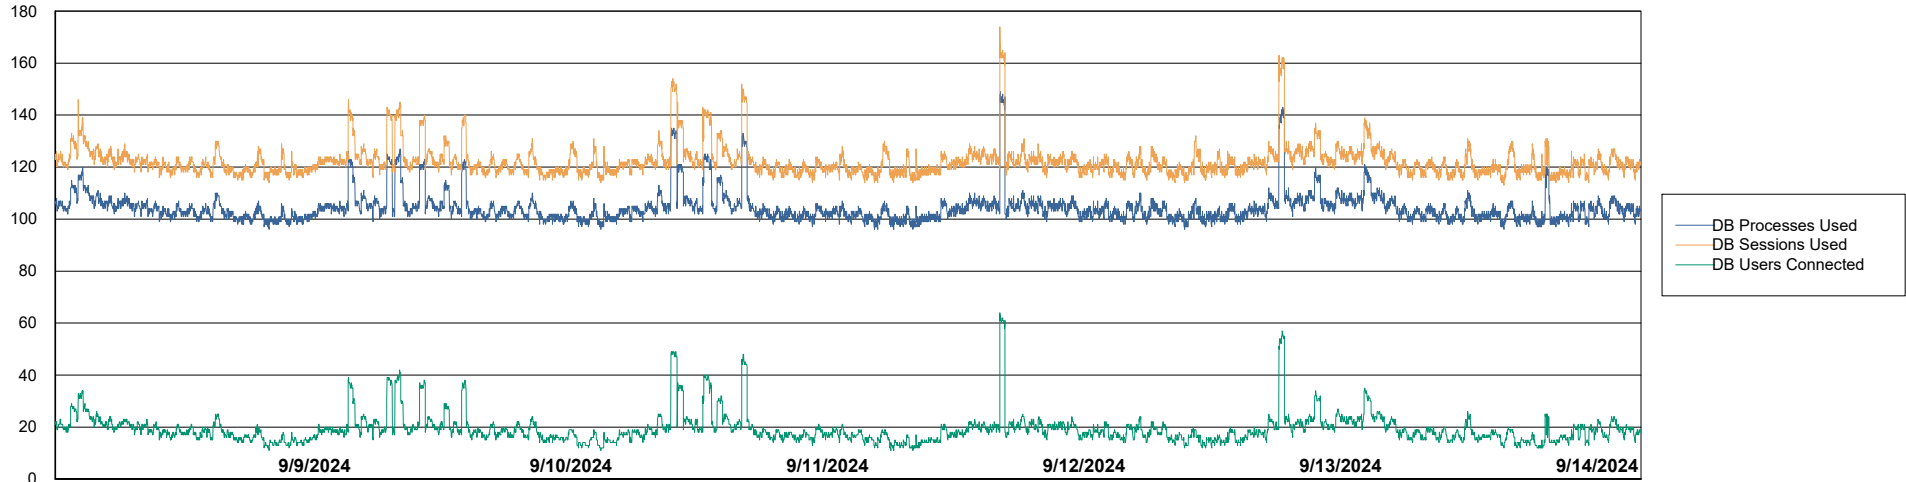

Database Performance JSG_PRD_BASHIR_DB_ABS1