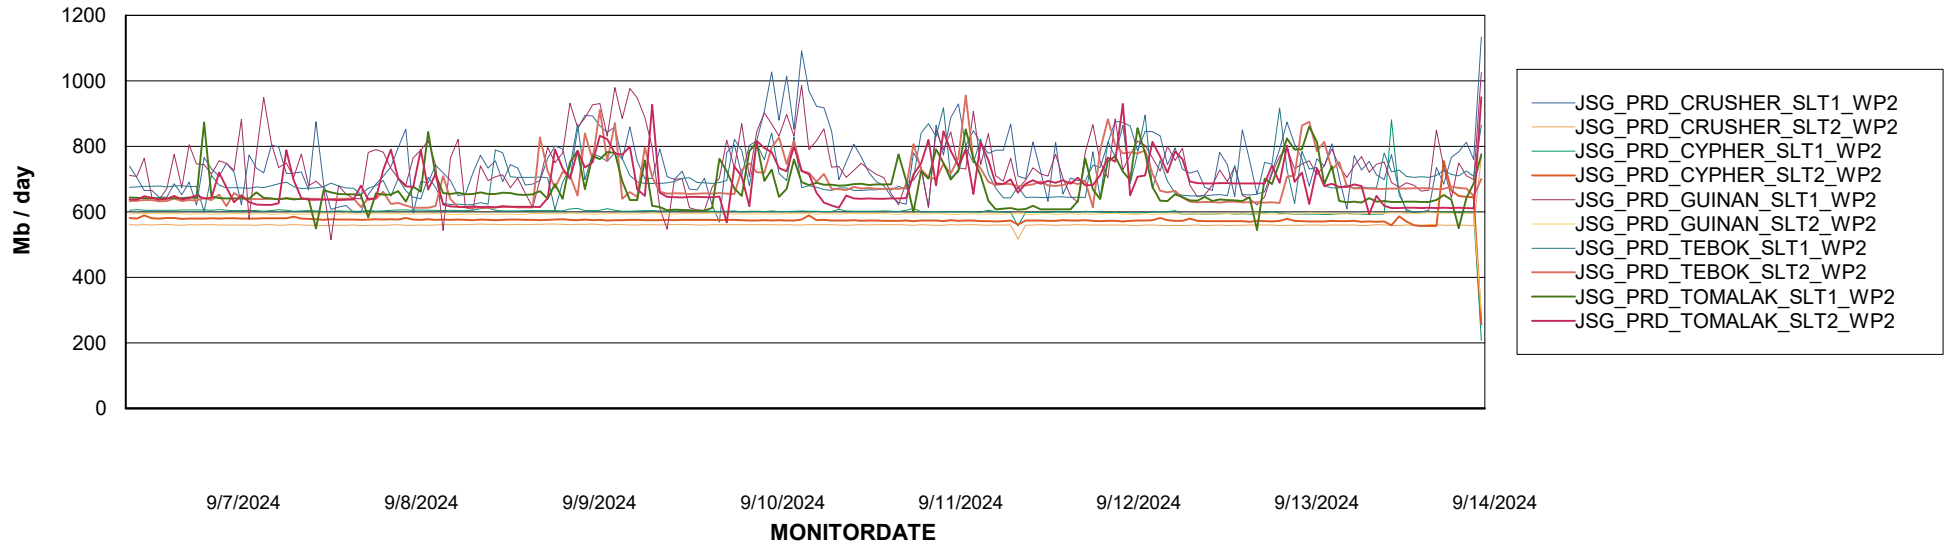

ABSSolute Web Component Services

Avg memory used per ABS Web component