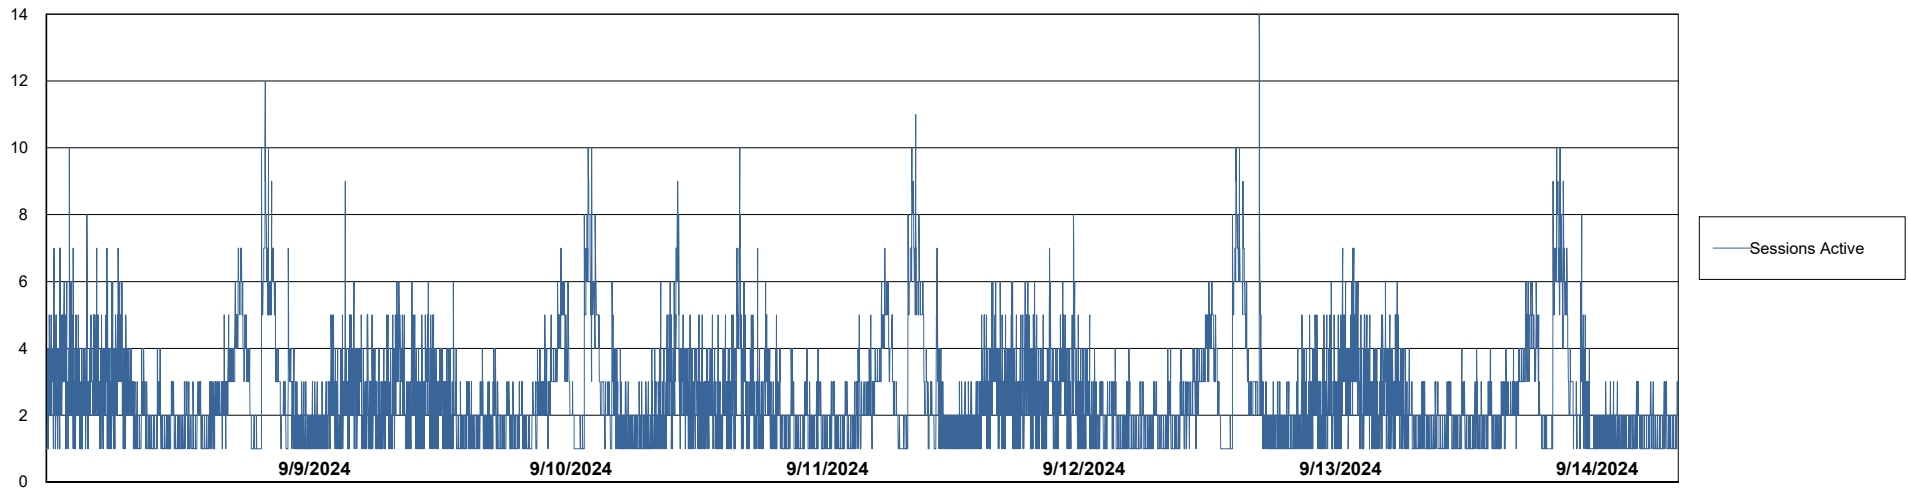

DB Processes Max 0
DB Processes Max 4
DB Processes Max 1,000

Weekly SLA Customer Report

Customer JSG_Production (24/7)
Database ID 102

Database Performance JSG_PRD_RIKER_DB_HSBABS1

Weekly SLA Customer Report