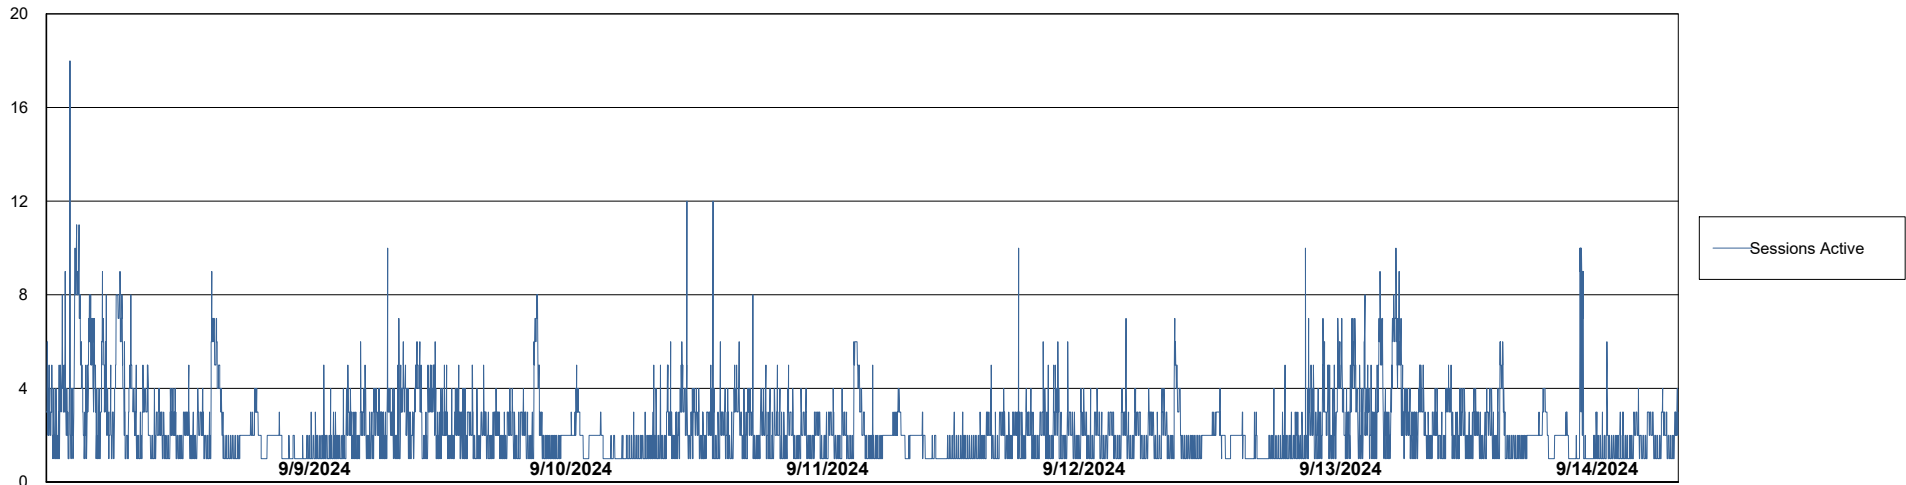

Weekly SLA Customer Report

Customer JSG_Production (24/7)
Database ID 102

Harddisk Usage JSG_PRD_WORF

	Free disk space on C: (%)	Total disk space on C: (Gb)	Used disk space on C: (Gb)
9/14/2024	50	149	74
9/13/2024	50	149	74
9/12/2024	50	149	74
9/11/2024	50	149	74
9/10/2024	50	149	74
9/9/2024	50	149	74
9/8/2024	50	149	74

Weekly SLA Customer Report

Customer JSG_Production (24/7)
Database ID 102

Database Performance JSG_PRD_BASHIR_DB_ABS1

Weekly SLA Customer Report

Customer JSG_Production (24/7)
Database ID 102

Database Performance JSG_PRD_PICARD_DB_ABS1