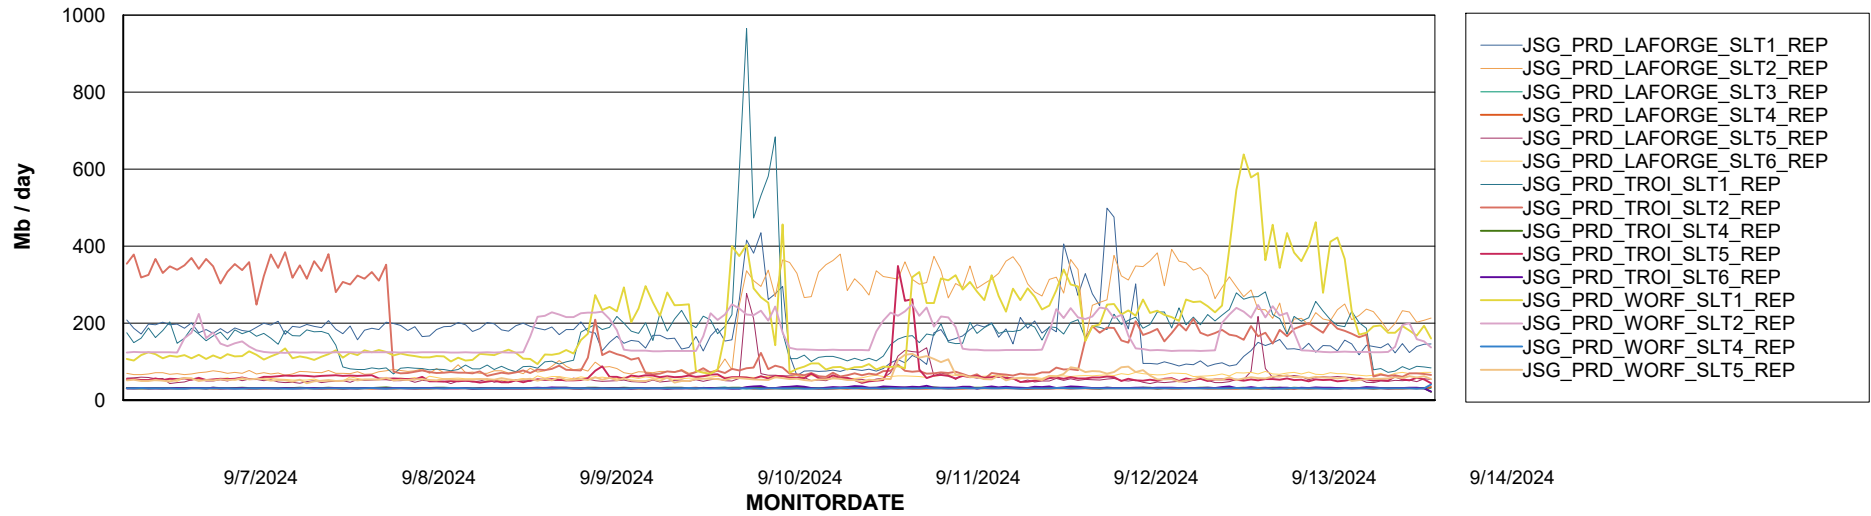

ABSSolute Application ReportServer Services

Avg memory used per ReportServer Service