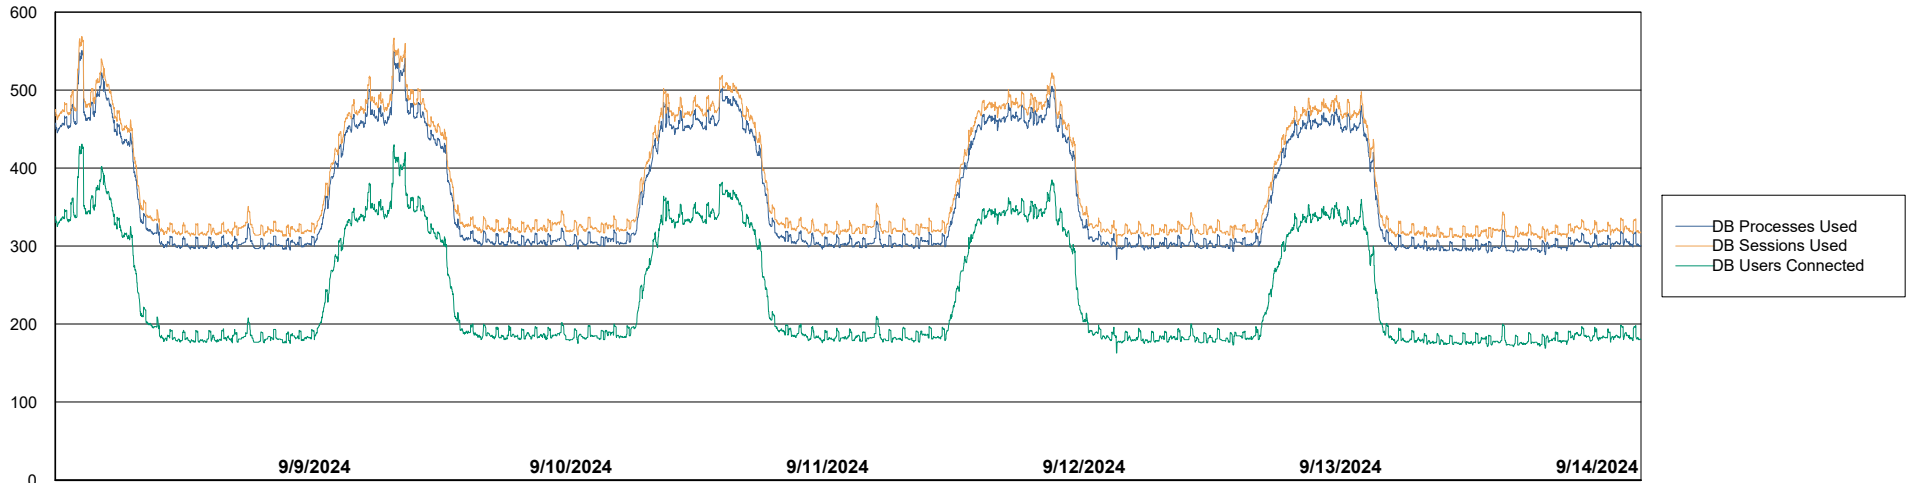

DB Processes Max 0
DB Processes Max 4
DB Processes Max 1,000

Weekly SLA Customer Report

Customer JSG_Production (24/7)
Database ID 102

Database Performance JSG_PRD_RIKER_DB_HSBABS1

Weekly SLA Customer Report