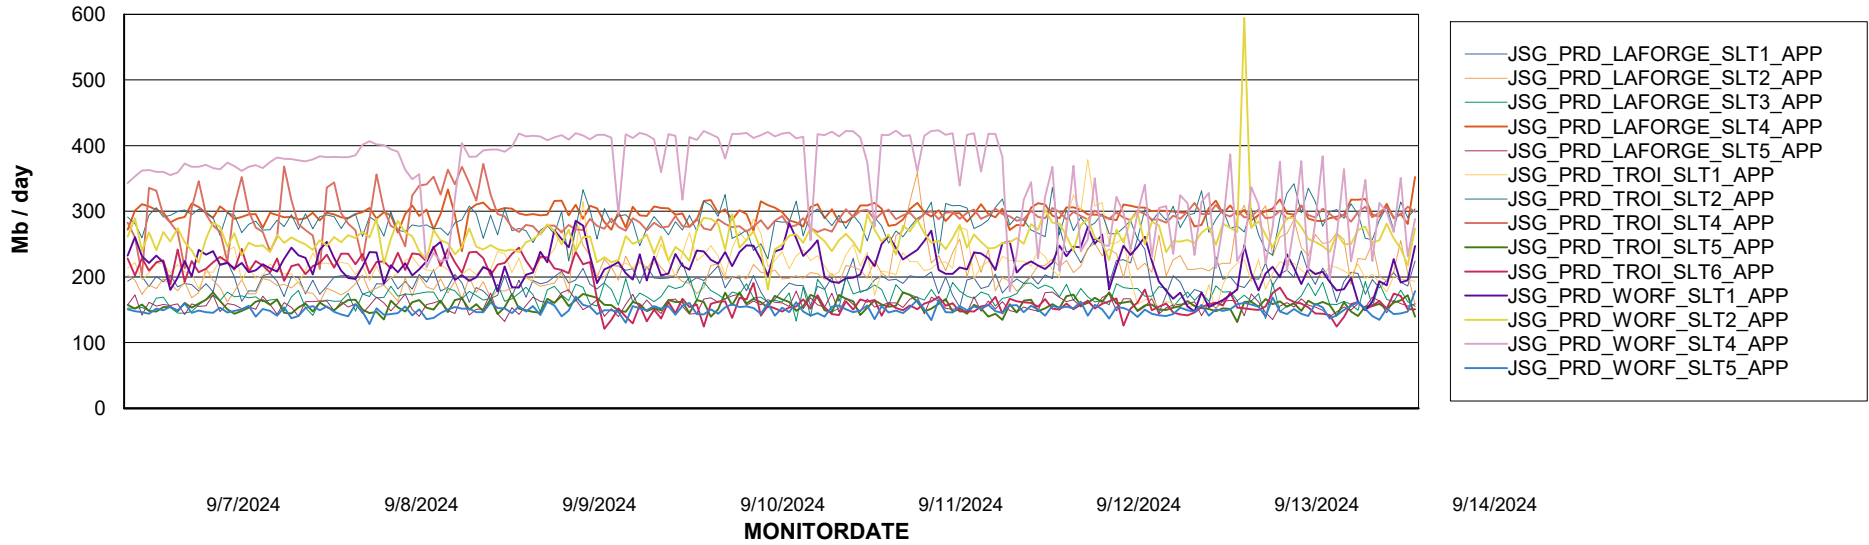

ABSSolute Application Server Services

Avg memory used per ABS Server Service