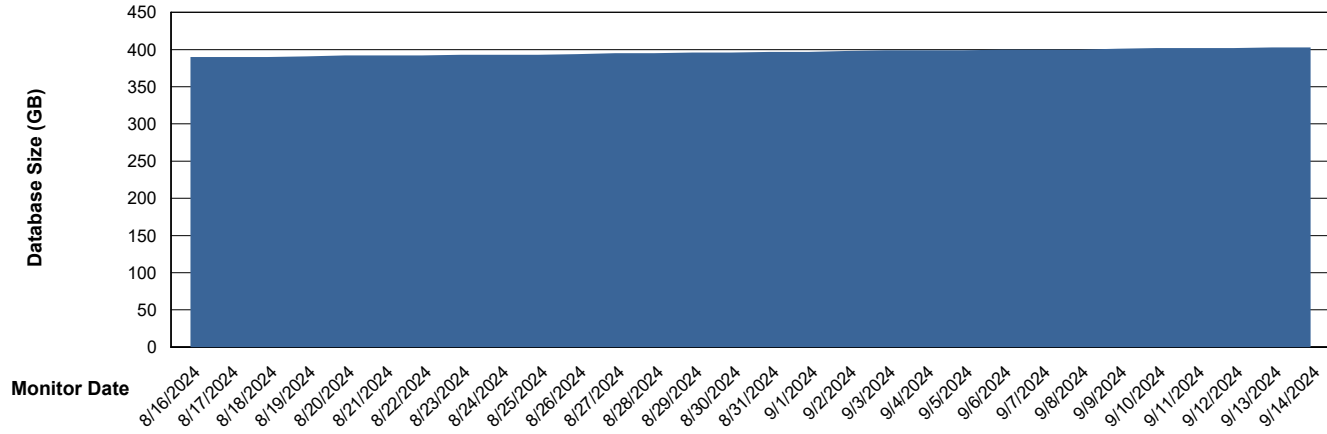

DB Processes Max 0
DB Processes Max 4
DB Processes Max 1,000

Weekly SLA Customer Report

Customer JSG_Production (24/7)
Database ID 102

Database Performance JSG_PRD_RIKER_DB_HSBABS1

Weekly SLA Customer Report

Customer JSG_Production (24/7)
Database ID 102

DATABASE SIZE JSG_PRD_BASHIR_DB_ABS1

Database growth over last month

DATABASE SIZE JSG_PRD_RIKER_DB_HSBABS1

Database growth over last month

Weekly SLA Customer Report