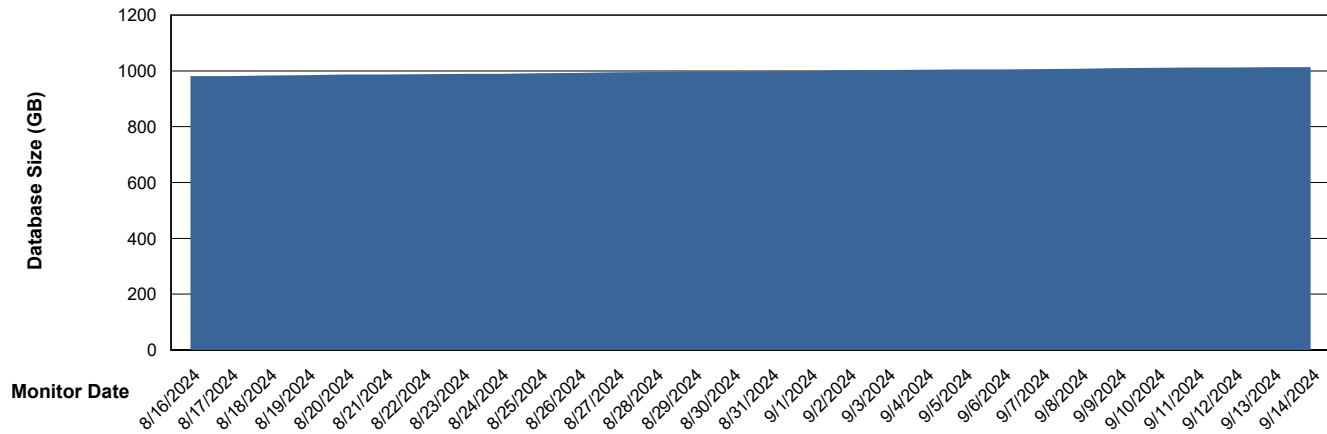

Customer JSG_Production (24/7)
Database ID 102

DATABASE SIZE JSG_PRD_BASHIR_DB_ABS1

Database growth over last month

DATABASE SIZE JSG_PRD_RIKER_DB_HSBABS1

Database growth over last month

Weekly SLA Customer Report