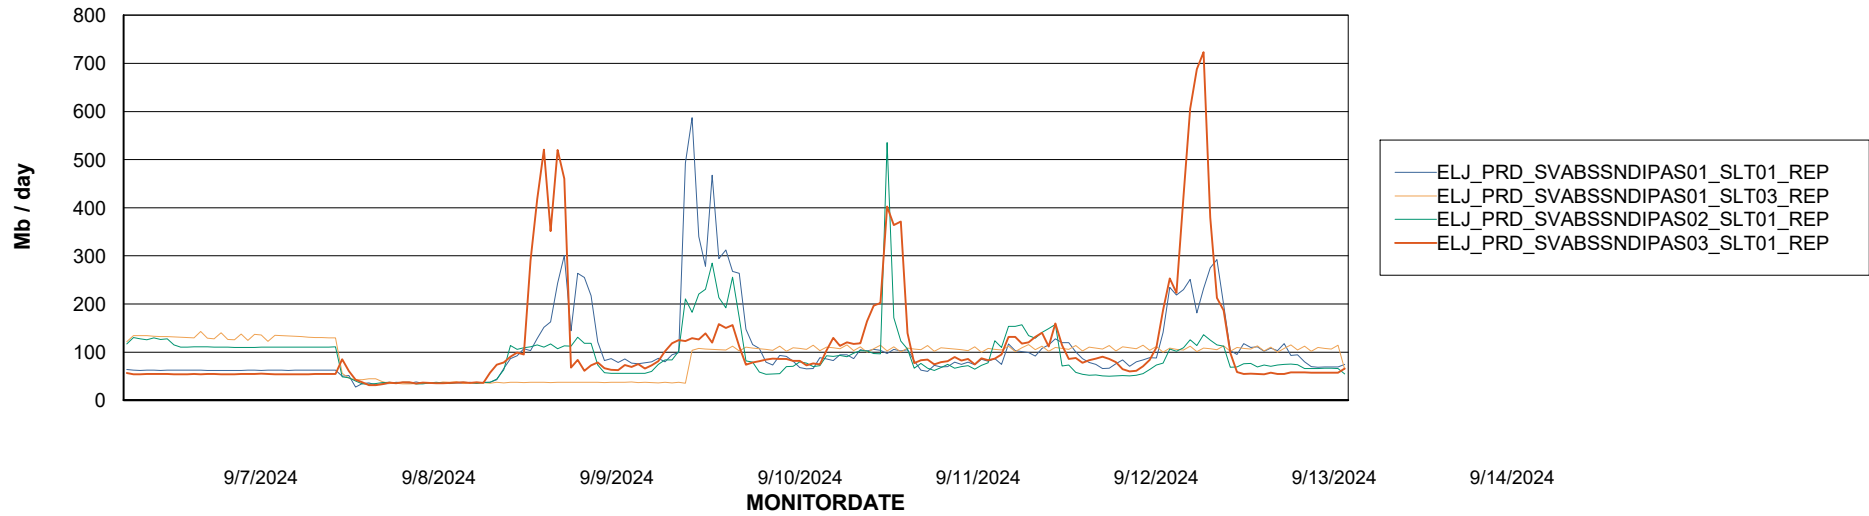

Avg memory used per ABS Server Service

Avg users per day per ABS server

Weekly SLA Customer Report

Customer ELJ Production
Database ID 72

ABSSolute Application ReportServer Services

Avg memory used per ReportServer Service