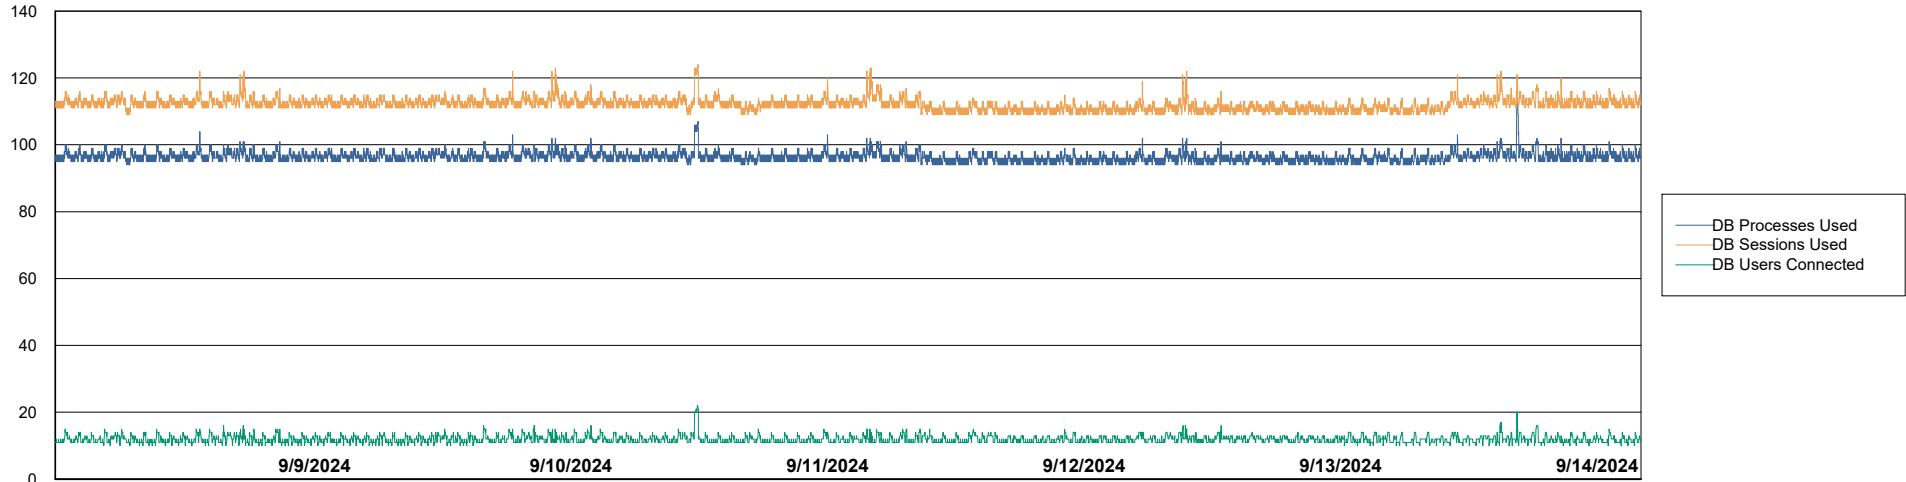

DB Processes Max 1,000
DB Sessions Max 0

Weekly SLA Customer Report

Customer ELJ Production
Database ID 72

Database Performance ELJ_PRD_FRASEQXPRDDB03_ABS1

Weekly SLA Customer Report

Customer ELJ Production
Database ID 72