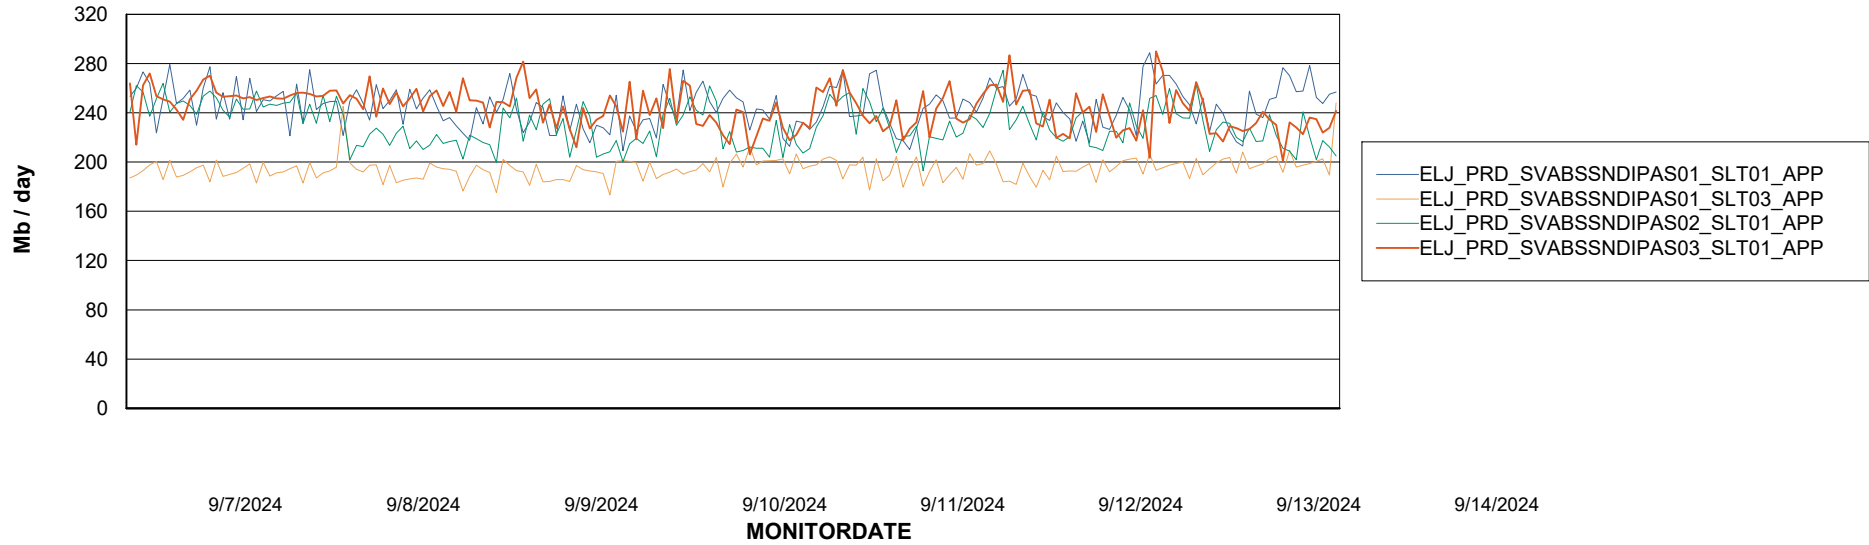

ABSSolute Application Server Services

Avg memory used per ABS Server Service