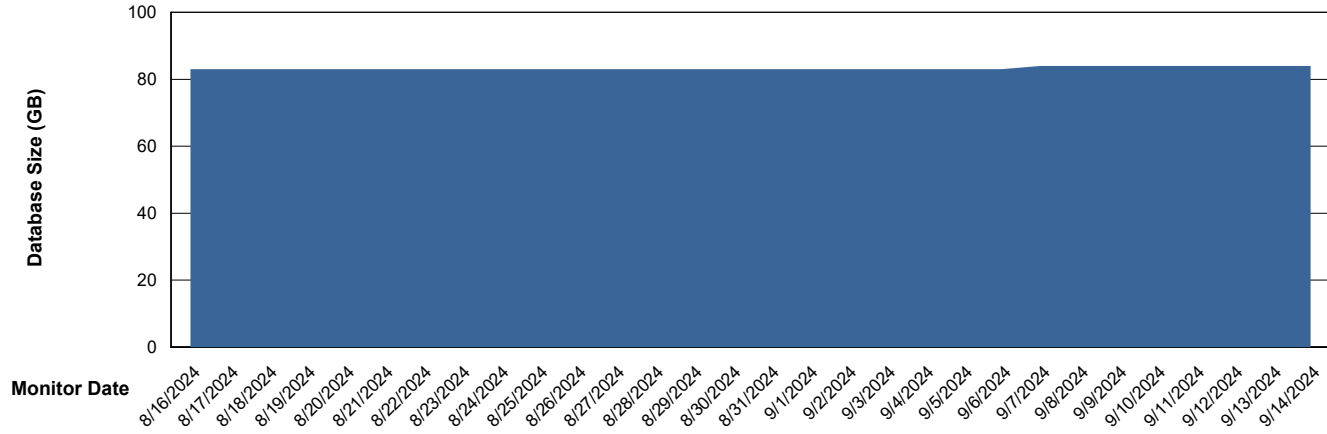

DB Processes Max 1,000
DB Sessions Max 0

Weekly SLA Customer Report

Customer ELJ Production
Database ID 72

Database Performance ELJ_PRD_FRASEQXPRDDB03_ABS1

Weekly SLA Customer Report

Customer ELJ Production
Database ID 72

DATABASE SIZE ELJ_PRD_FRASEQXPRDDB01_ABS1

Database growth over last month

DATABASE SIZE ELJ_PRD_FRASEQXPRDDB03_ABS1

Database growth over last month

Weekly SLA Customer Report

Customer ELJ Production
Database ID 72