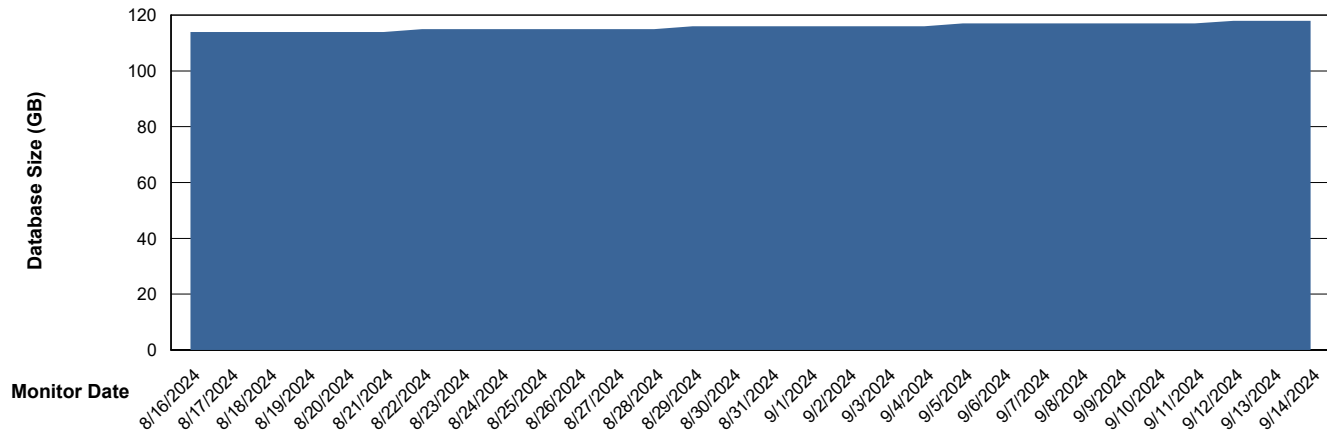

DATABASE SIZE ELI_PRD_FRASINTPRDDB01_ABS1

Database growth over last month