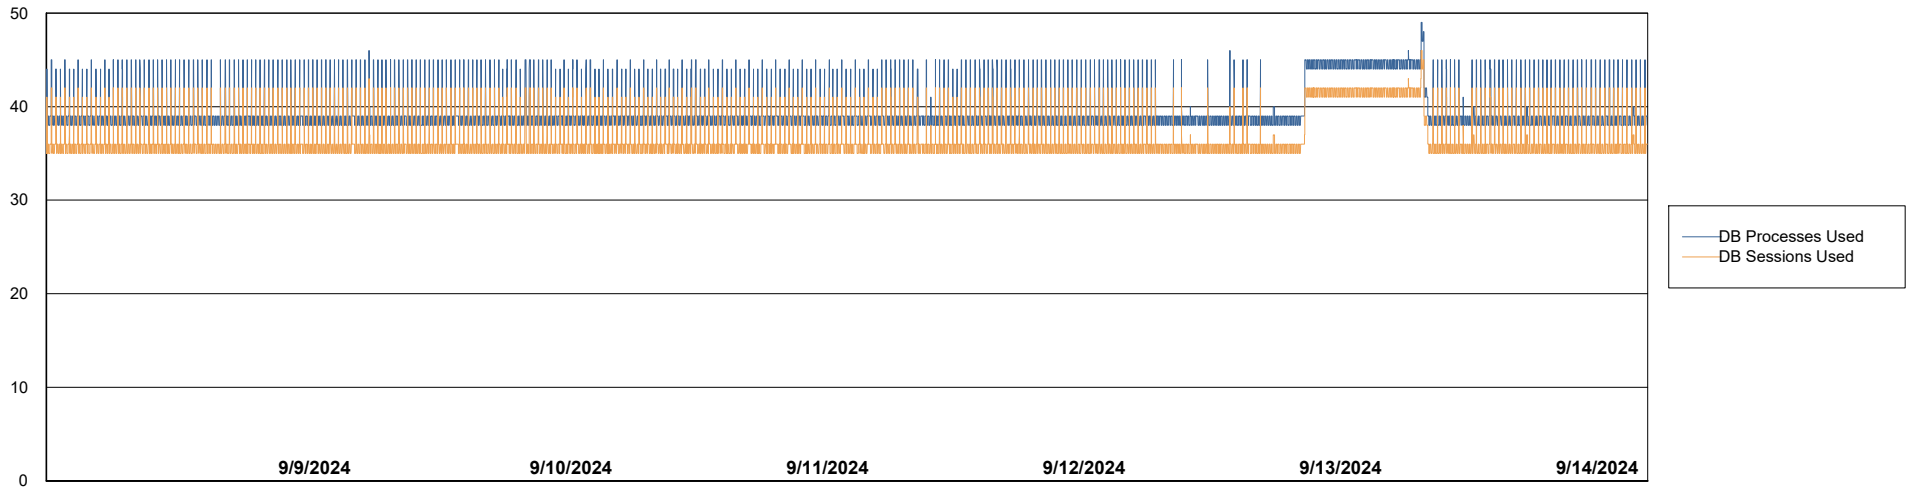

Database Performance ELI_PRD_FRASINTQUADB01_HSBABS1

DB Processes Max 1,000