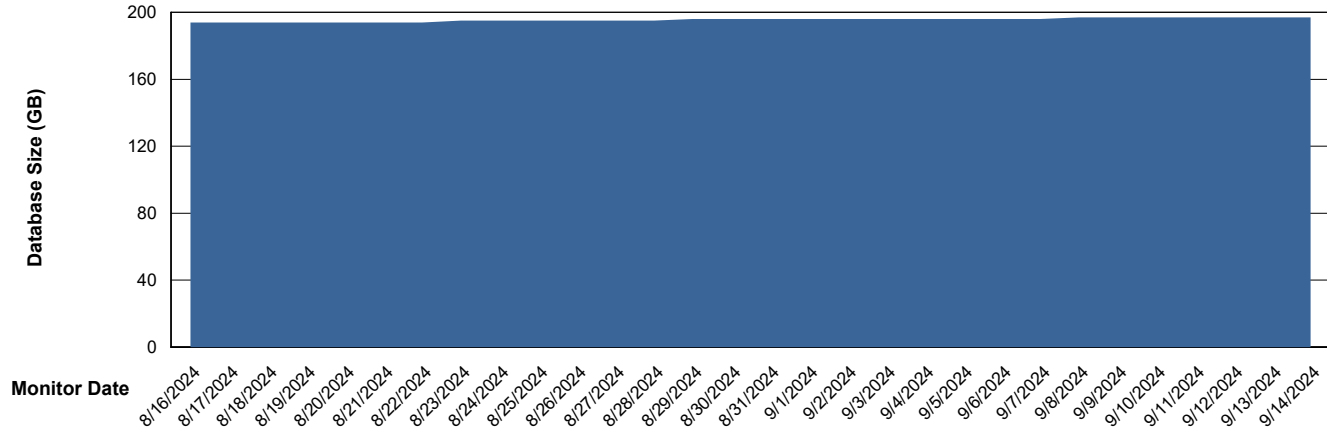

DATABASE SIZE ELI_PRD_FRASEQXPRDDB04-BI_ABS1

Database growth over last month