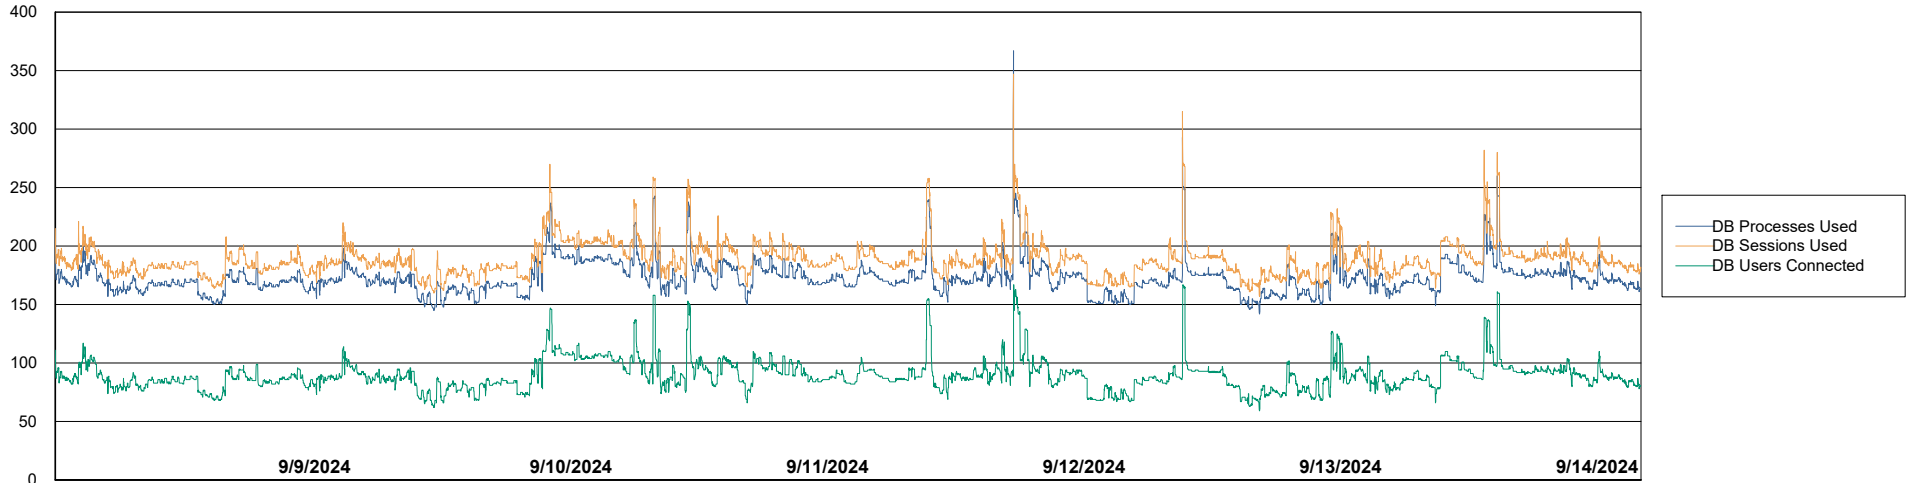

Weekly SLA Customer Report

Customer ELI_Production
Database ID 62

Database Performance ELI_PRD_FRASEQXPRDDB04-BI_ABS1

Weekly SLA Customer Report

Customer ELI_Production
Database ID 62

Database Performance ELI_PRD_FRASINTPRDDB01_ABS1