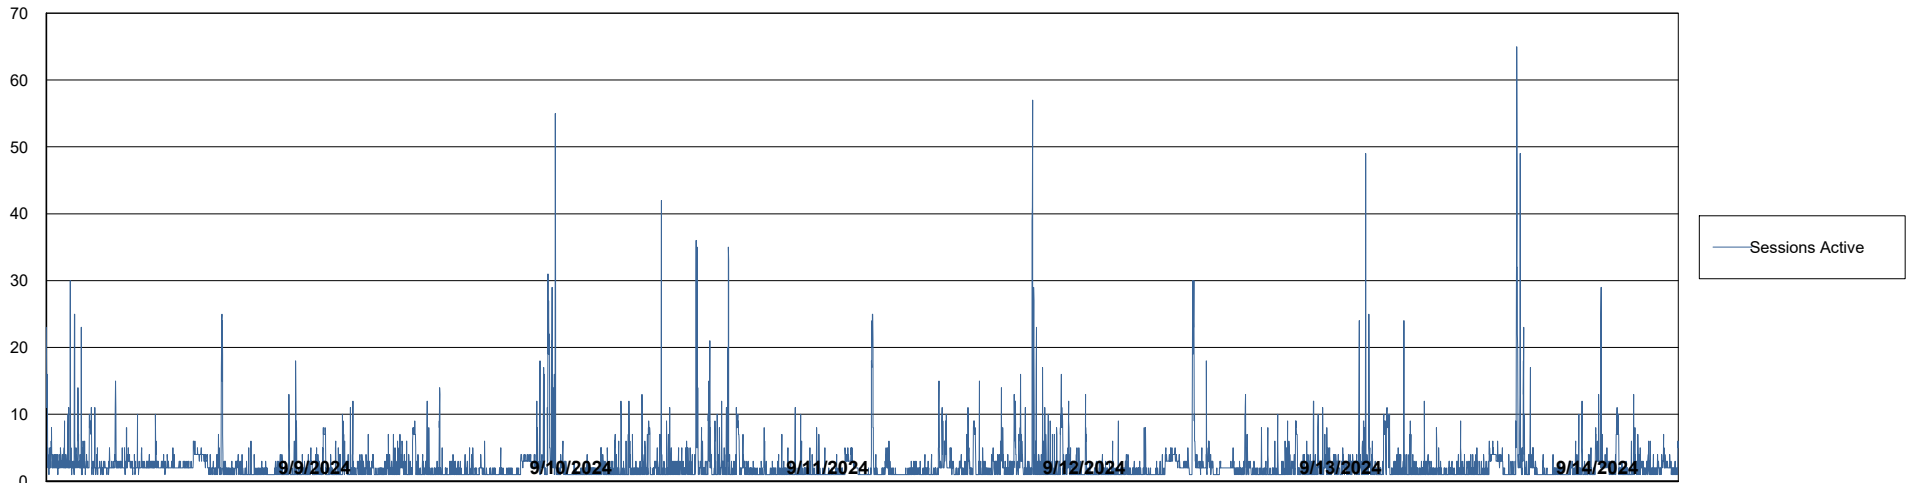

Weekly SLA Customer Report

Customer ELI_Production
Database ID 62

Database Performance ELI_PRD_FRASEQXPRDDB04-BI_ABS1

Weekly SLA Customer Report

Customer ELI_Production
Database ID 62

Database Performance ELI_PRD_FRASINTPRDDB01_ABS1