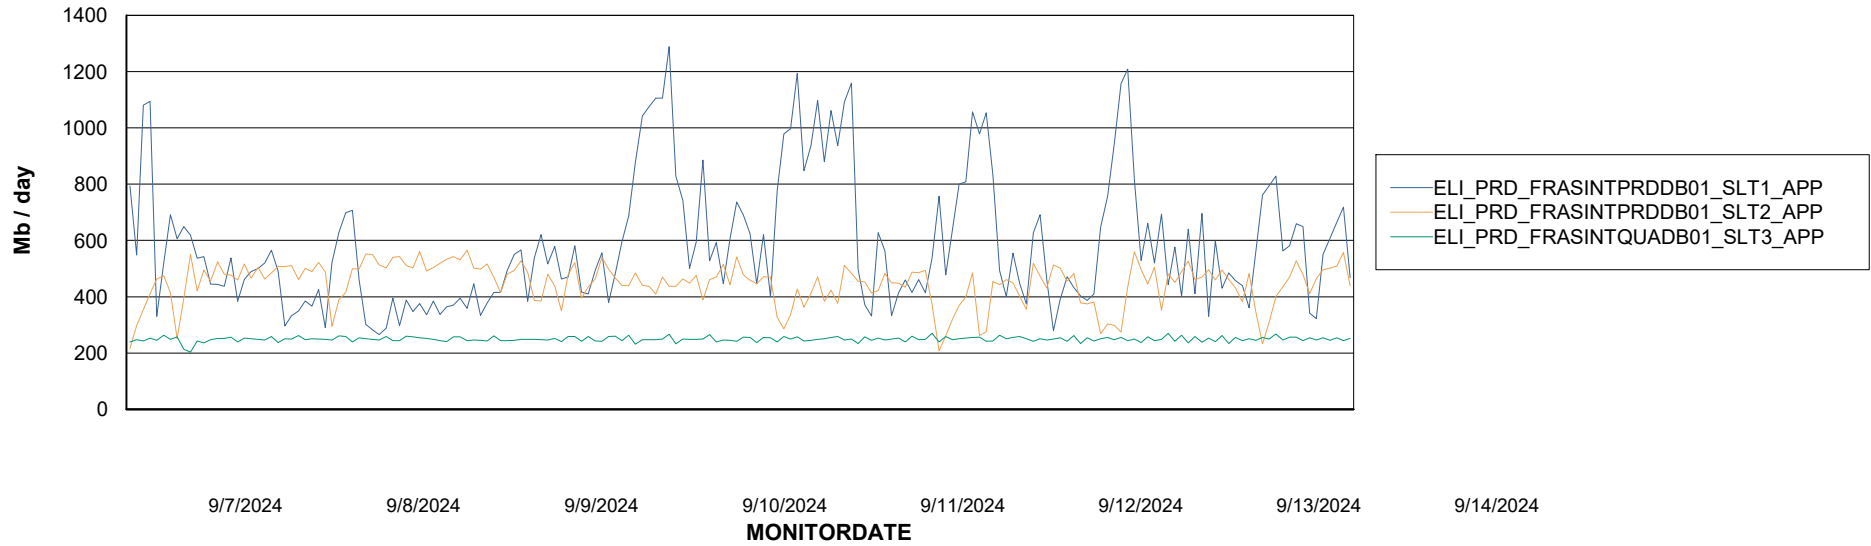

ABSSolute Application Server Services

Avg memory used per ABS Server Service