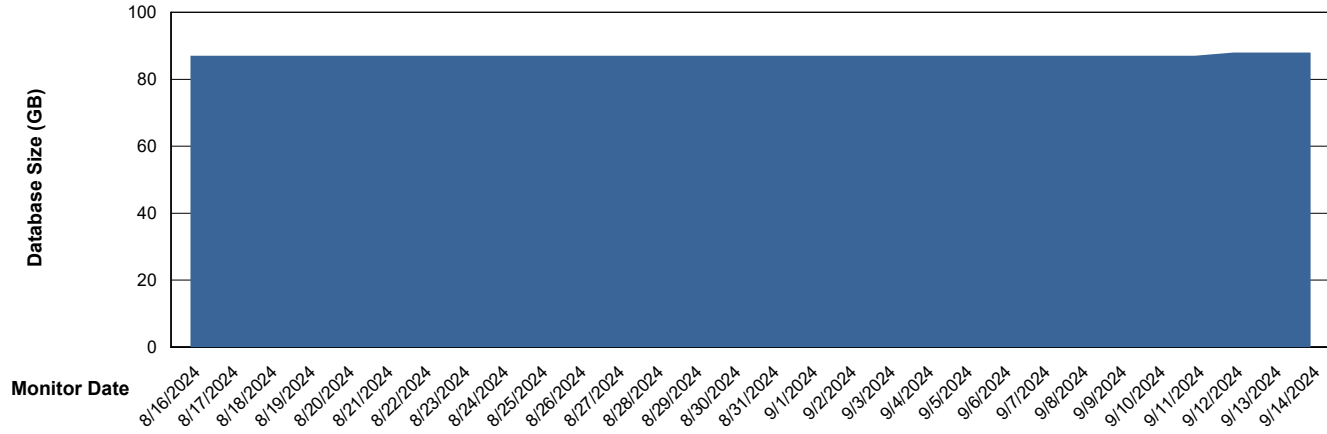

DB Processes Max 1,000

Weekly SLA Customer Report

Customer ECL_Production
 Database ID 156

DATABASE SIZE ECL_PRD_ECLABS_ABS1

Database growth over last month

Database Tablespace ECL_PRD_ECLABS_ABS1

Date	Tablespace Name	Filesize (Gb)	Usedsize (Gb)	Percentage free
9/14/2024	ABSDATA	81	63	22
	INDX	10	7	29
9/13/2024	ABSDATA	81	63	22
	INDX	10	7	29
9/12/2024	ABSDATA	81	63	23
	INDX	10	7	29
9/11/2024	ABSDATA	81	63	23
	INDX	10	7	29
9/10/2024	ABSDATA	81	63	23
	INDX	10	7	29
9/9/2024	ABSDATA	81	63	23
	INDX	10	7	29
9/8/2024	ABSDATA	81	63	23
	INDX	10	7	29

Weekly SLA Customer Report

Customer ECL_Production
Database ID 156

Standby Database Health ECL_Production

Recovery lag for last 7 days

Weekly SLA Customer Report

Customer ECL_Production
Database ID 156

ABSSolute Application Server Services