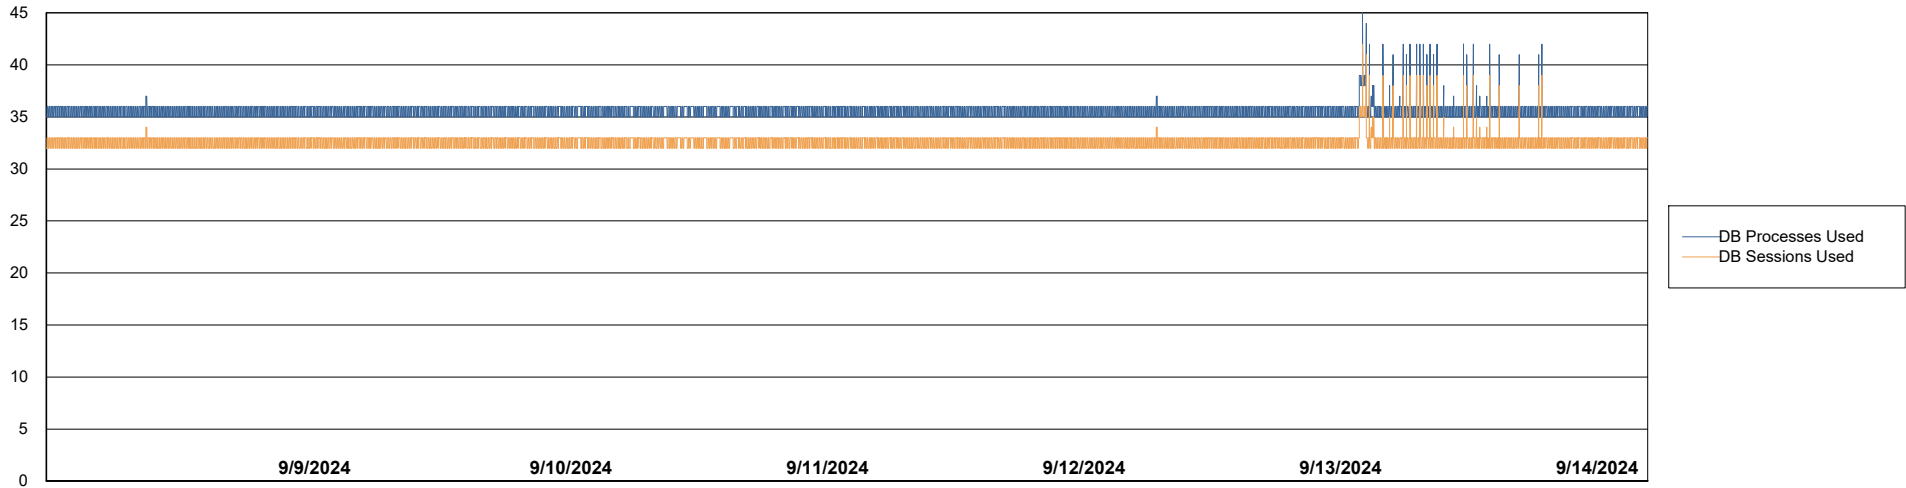

Database Performance ECL_PRD_ECLABS-TEST_HSBABS1

DB Processes Max 1,000