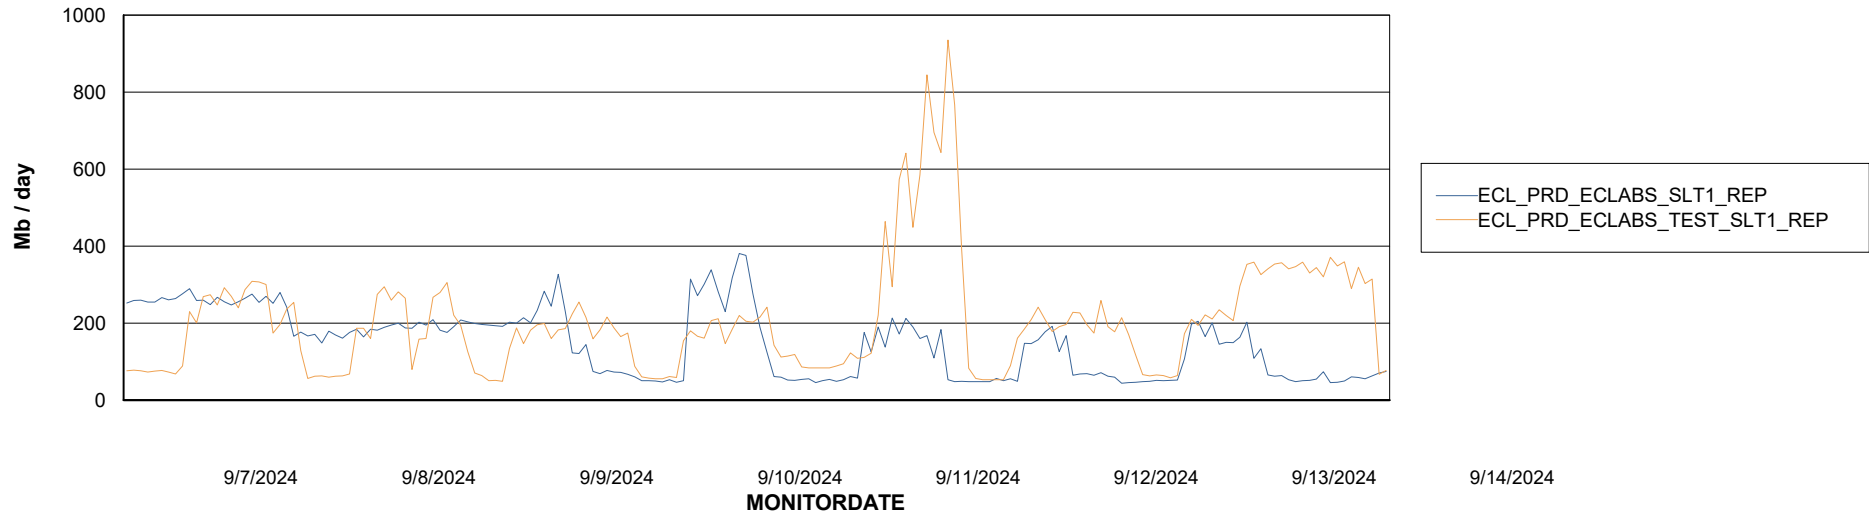

Avg memory used per ABS Server Service

Avg users per day per ABS server

Weekly SLA Customer Report

Customer ECL_Production
Database ID 156

ABSSolute Application ReportServer Services

Avg memory used per ReportServer Service

Weekly SLA Customer Report

Customer ECL_Production
Database ID 156

ABSolute Web Component Services

Avg memory used per ABS Web component

Weekly SLA Customer Report

Customer ECL_Production
Database ID 156

Disaster per ABS component