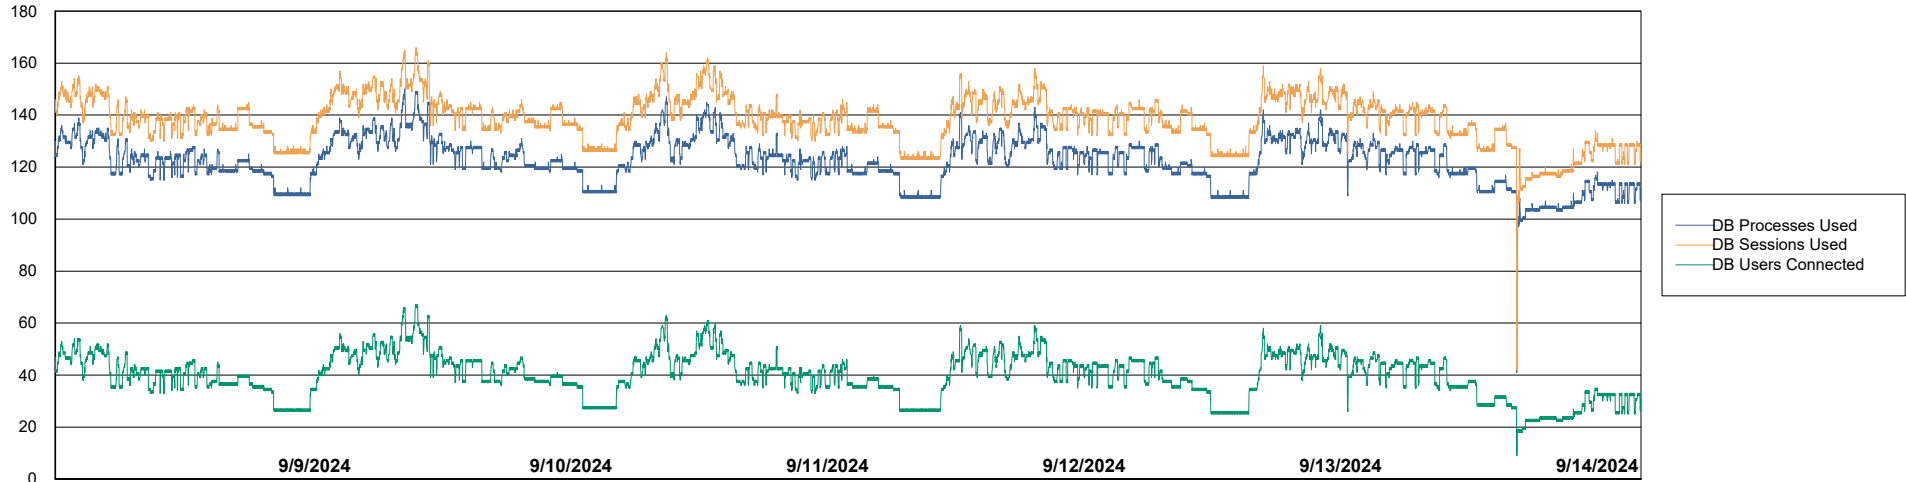

Weekly SLA Customer Report

Customer ECL_Production
Database ID 156

Harddisk Usage ECL_PRD_ECLABS-WEB

	Free disk space on C: (%)	Total disk space on C: (Gb)	Used disk space on C: (Gb)
9/14/2024	27	99	72
9/13/2024	25	99	75
9/12/2024	26	99	74
9/11/2024	26	99	73
9/10/2024	27	99	73
9/9/2024	27	99	73
9/8/2024	27	99	73

Weekly SLA Customer Report

Customer ECL_Production
Database ID 156

Database Performance ECL_PRD_ECLABS_ABS1

Weekly SLA Customer Report

Customer ECL_Production
Database ID 156

Database Performance ECL_PRD_ECLABS-TEST_HSBABS1