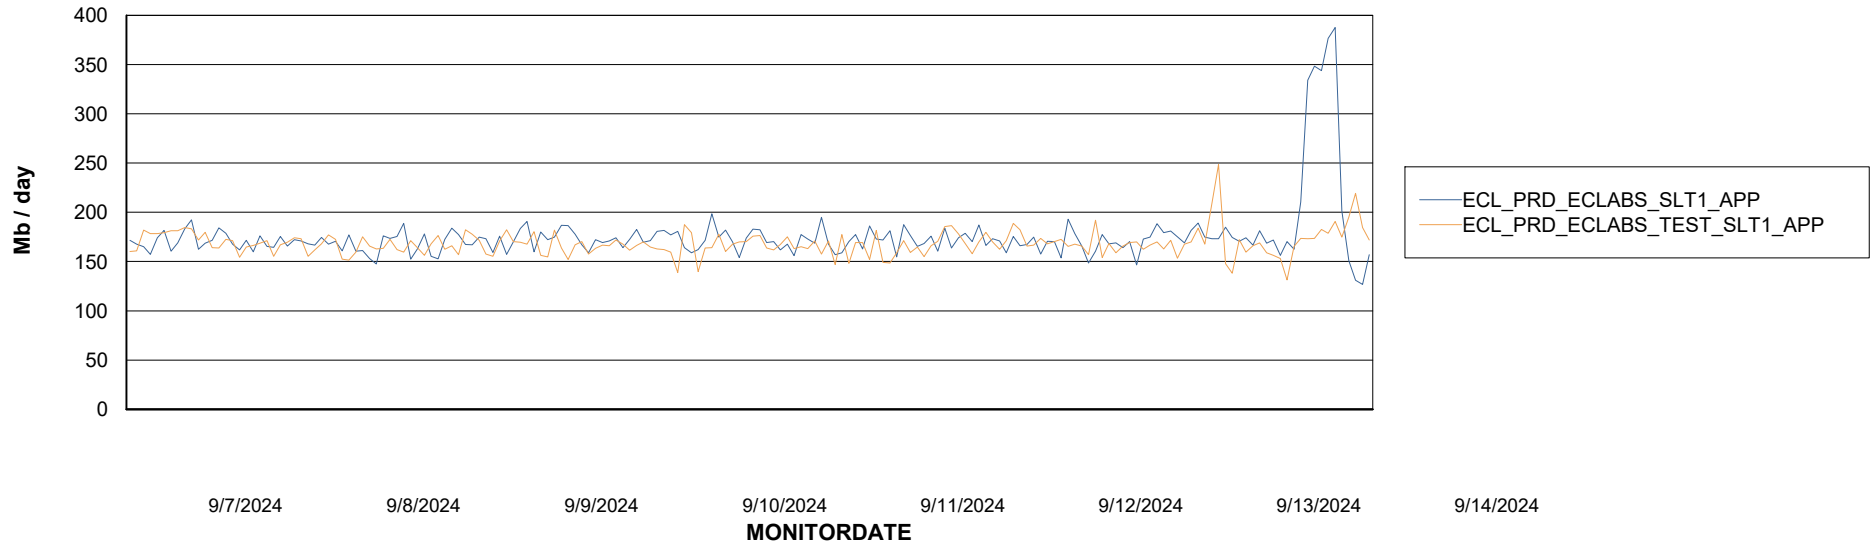

ABSSolute Application Server Services

Avg memory used per ABS Server Service