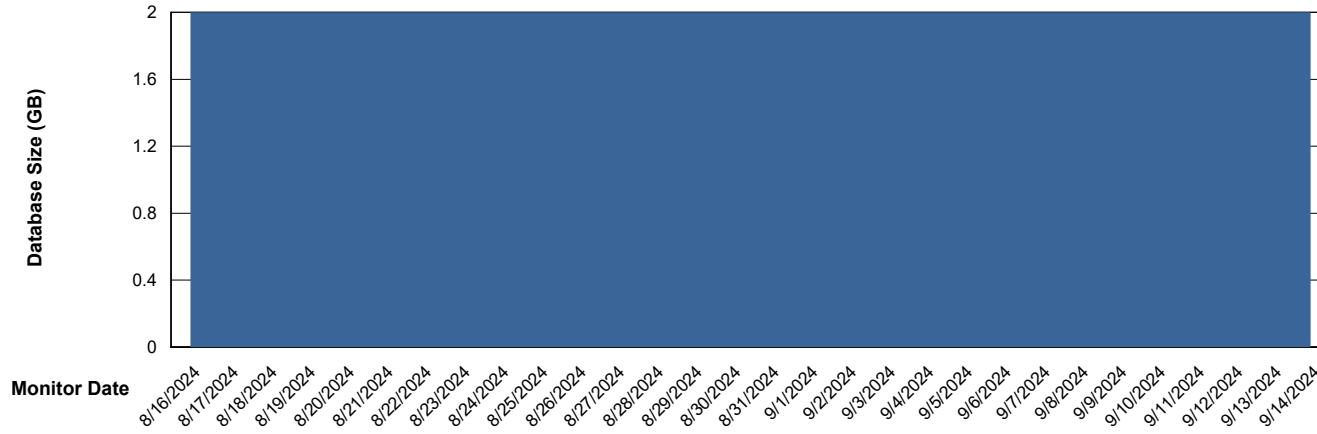

DATABASE SIZE DFD_PRD_S-S-ABSBI-V_ABS1

Database growth over last month