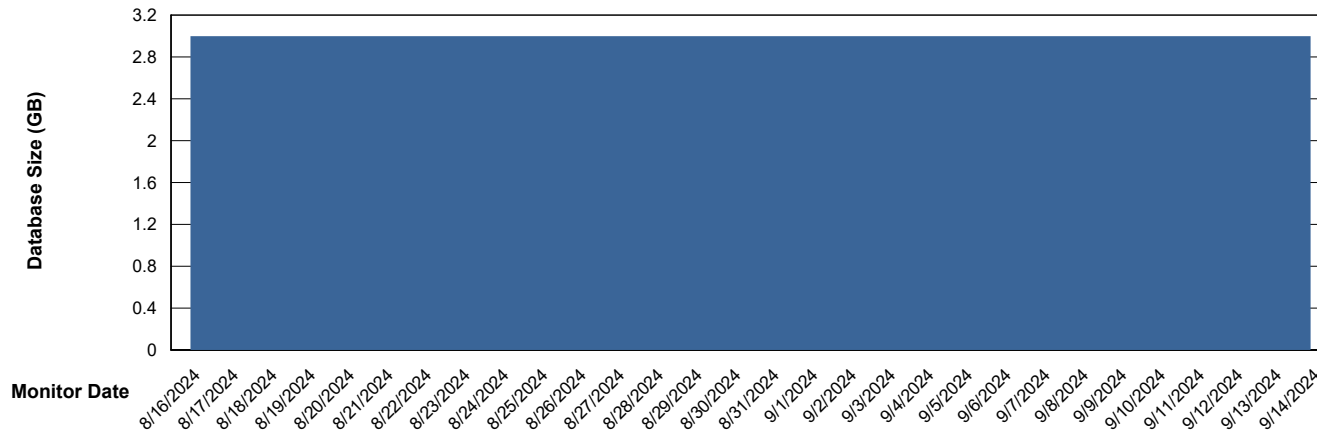

DATABASE SIZE DFD_PRD_S-S-ORACLE01-F_ABS1

Database growth over last month