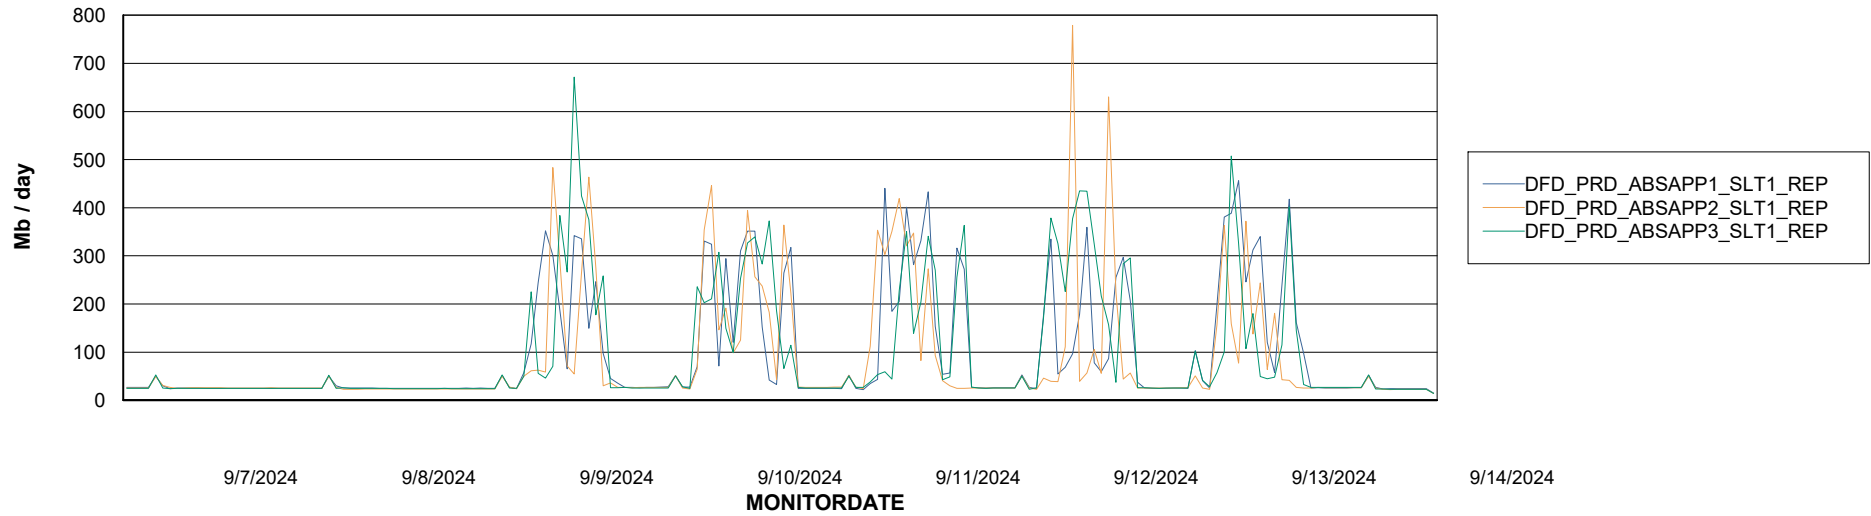

ABSSolute Application ReportServer Services

Avg memory used per ReportServer Service