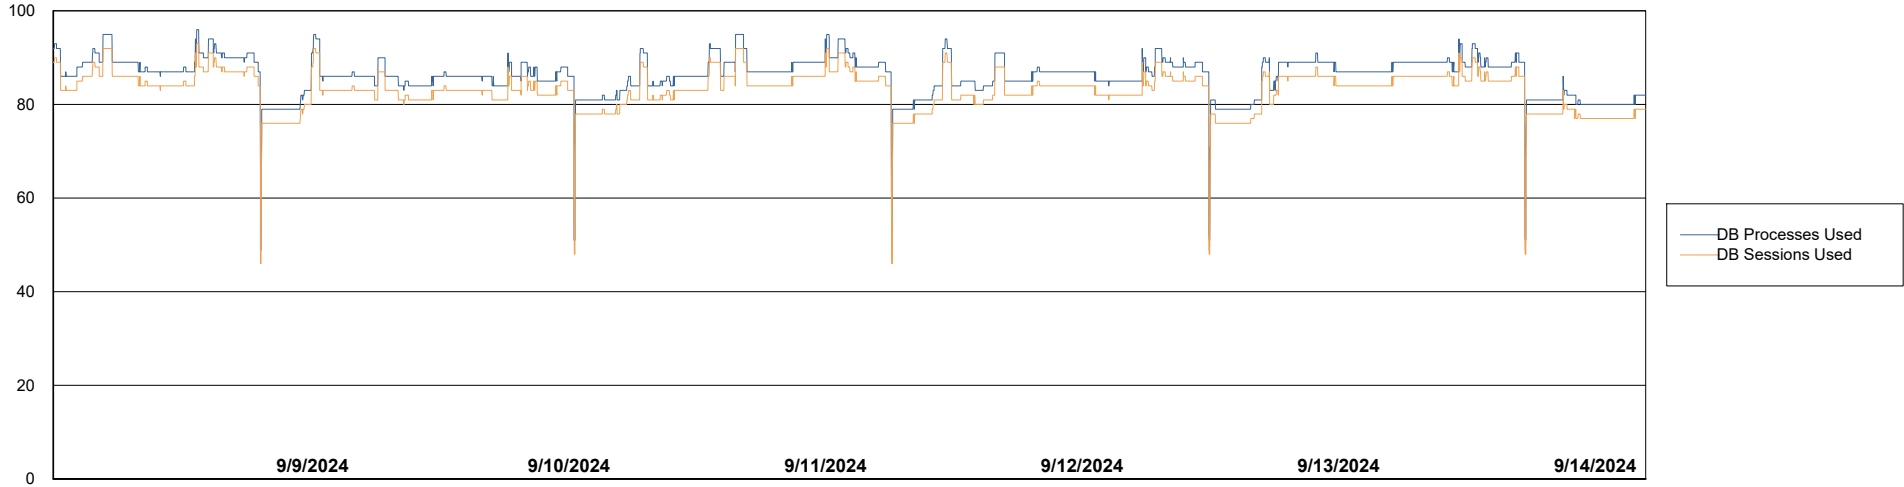

Database Performance DFD_PRD_S-S-ORACLE01-F_ABS1

DB Processes Max 4
DB Sessions Max 600