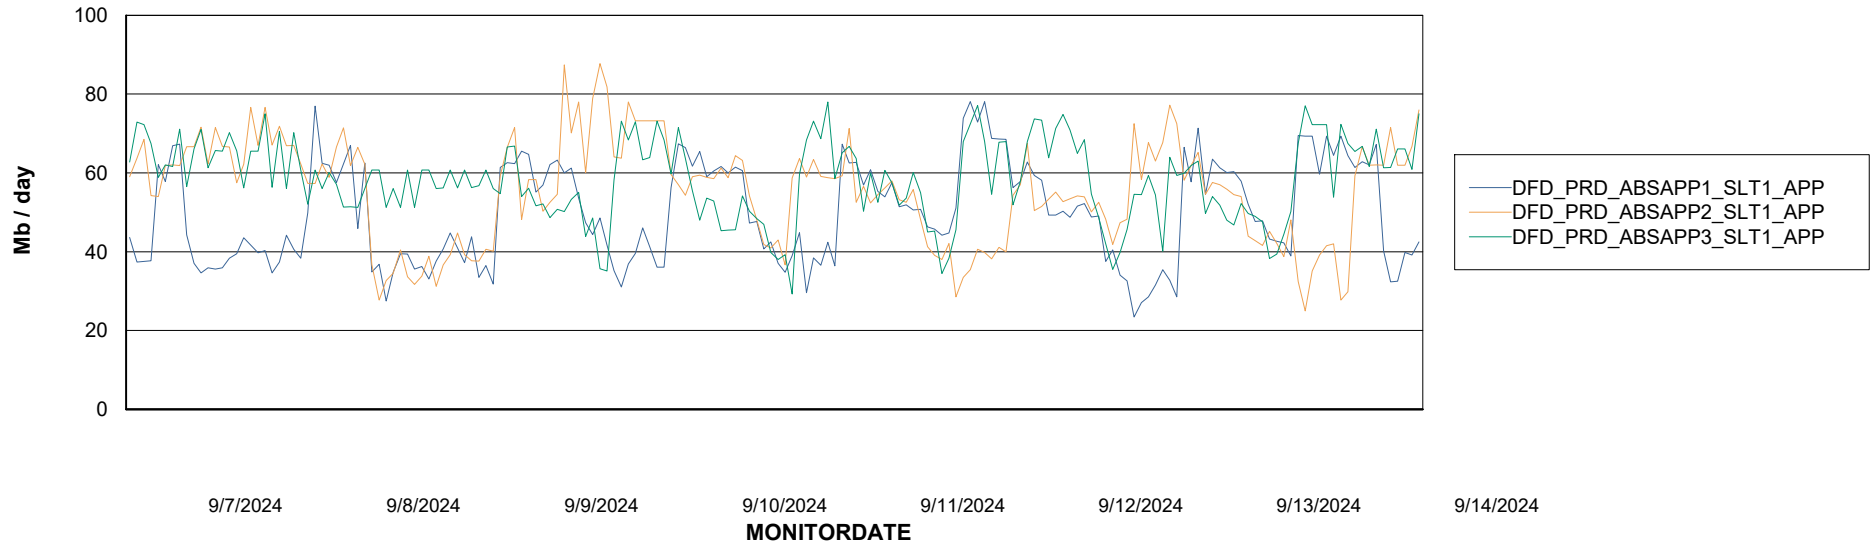

ABSSolute Application Server Services

Avg memory used per ABS Server Service