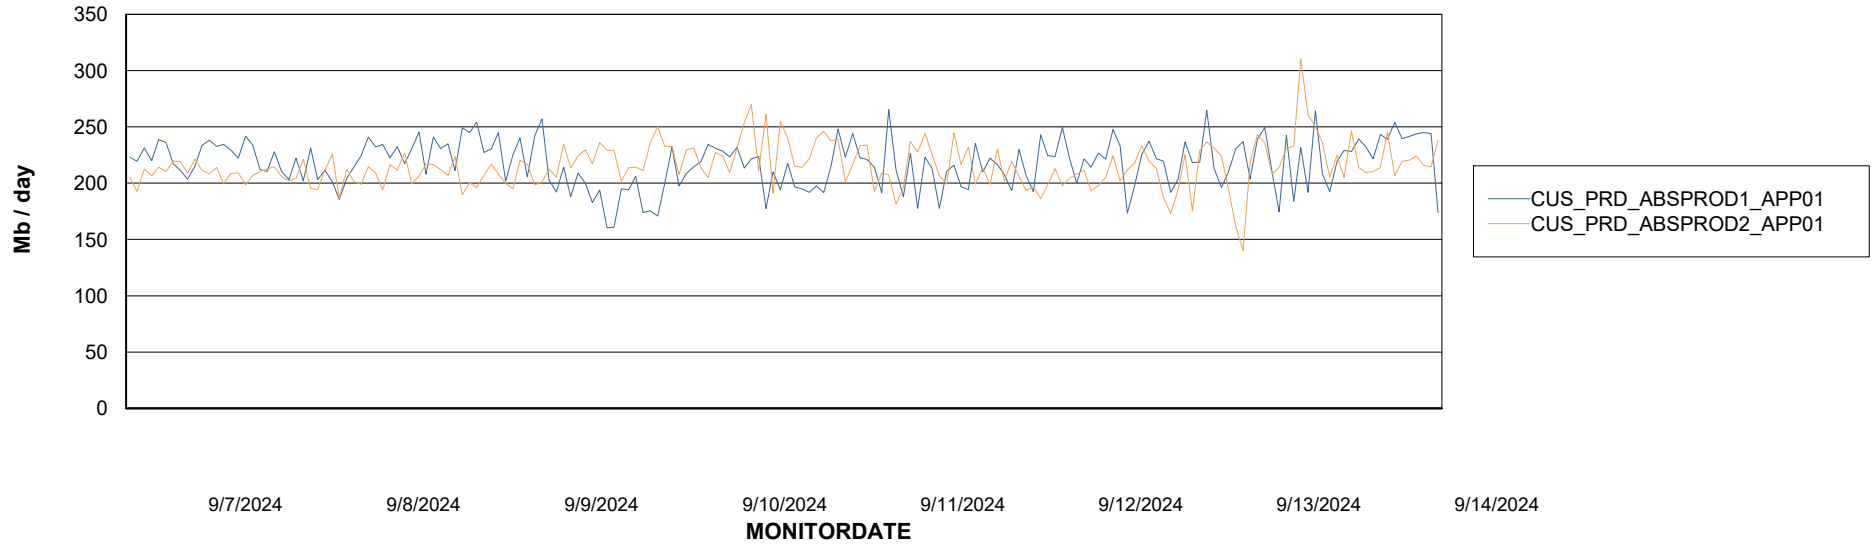

ABSSolute Application Server Services

Avg memory used per ABS Server Service