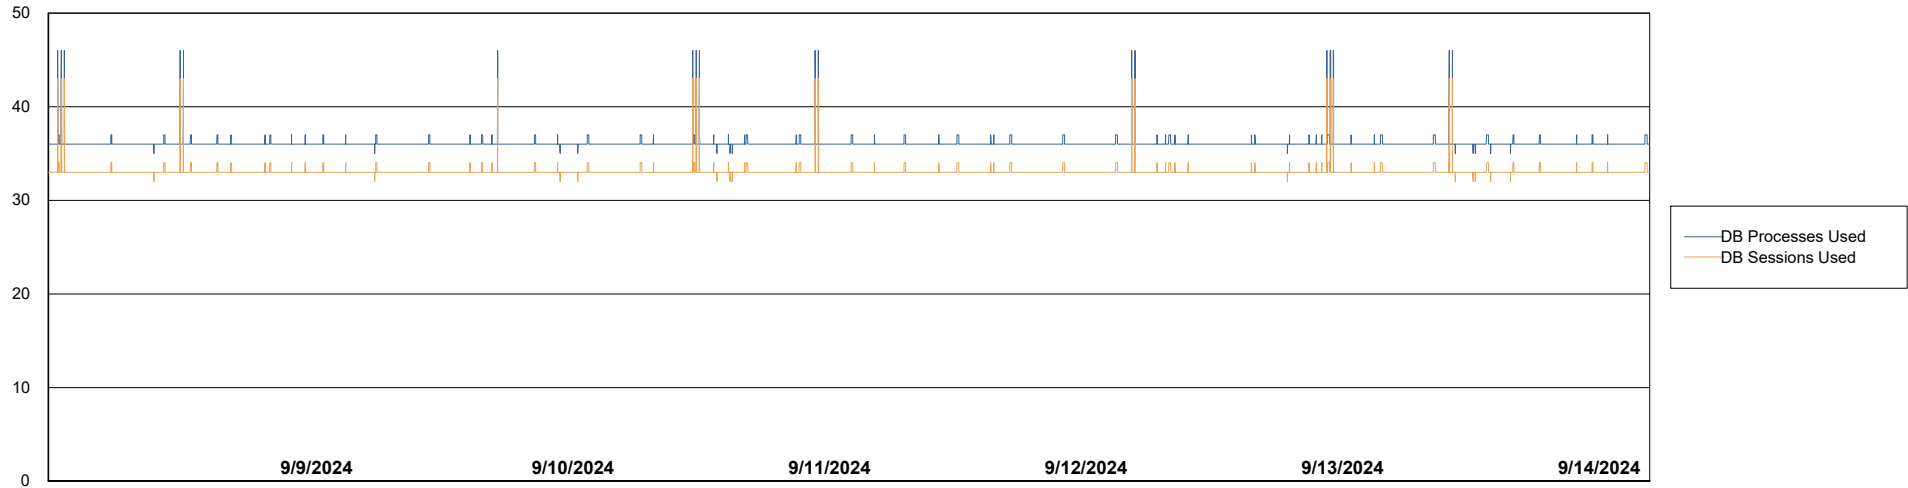

Database Performance CUS_PRD_ABSDB2_HSBABS1

DB Processes Max 1,000