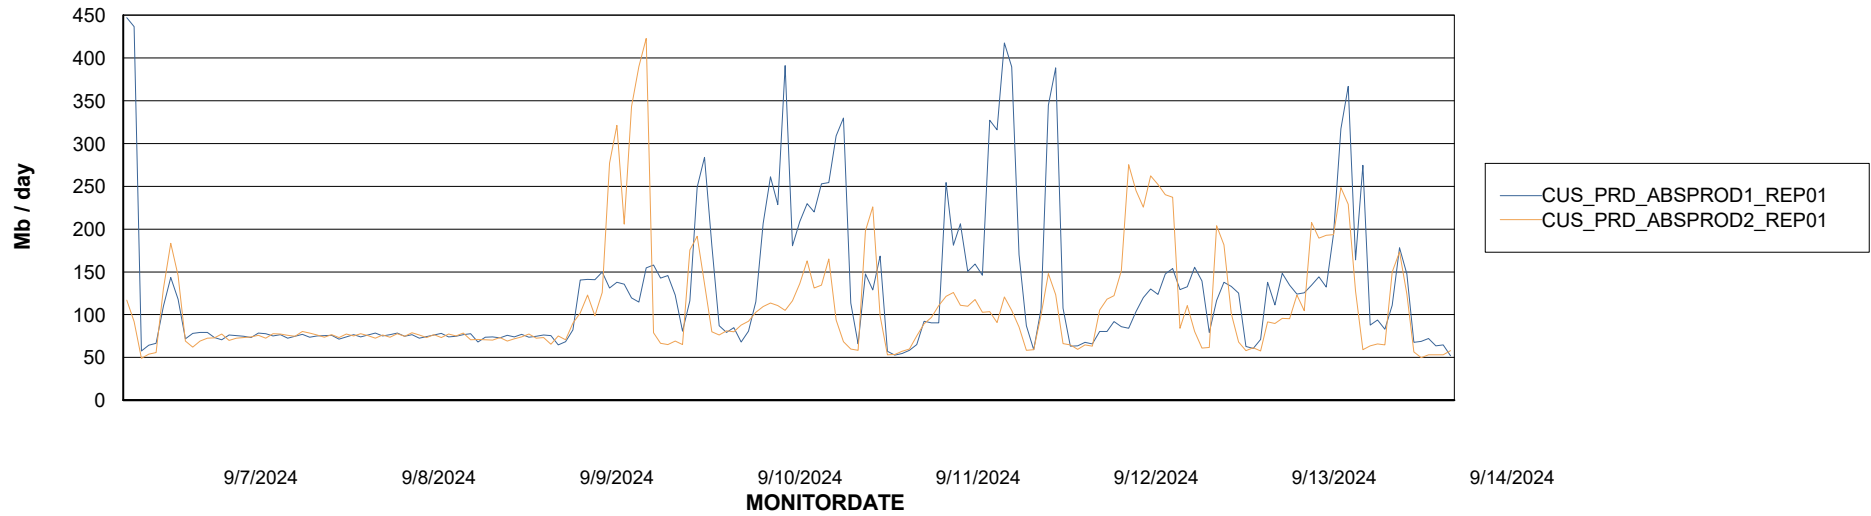

ABSSolute Application ReportServer Services

Avg memory used per ReportServer Service