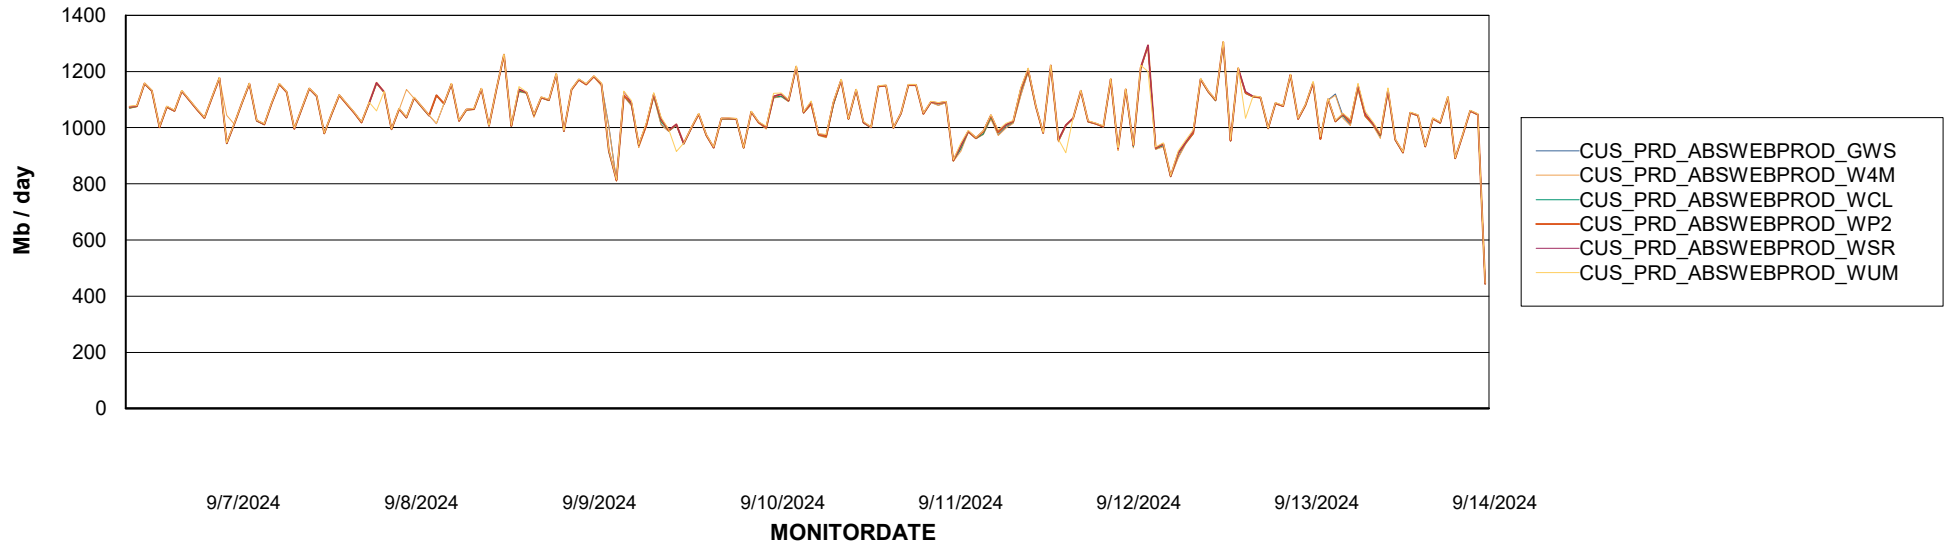

Avg memory used per ReportServer Service

Weekly SLA Customer Report

Customer CUS_Production (24/7)
Database ID 131

ABSSolute Web Component Services

Avg memory used per ABS Web component

Weekly SLA Customer Report