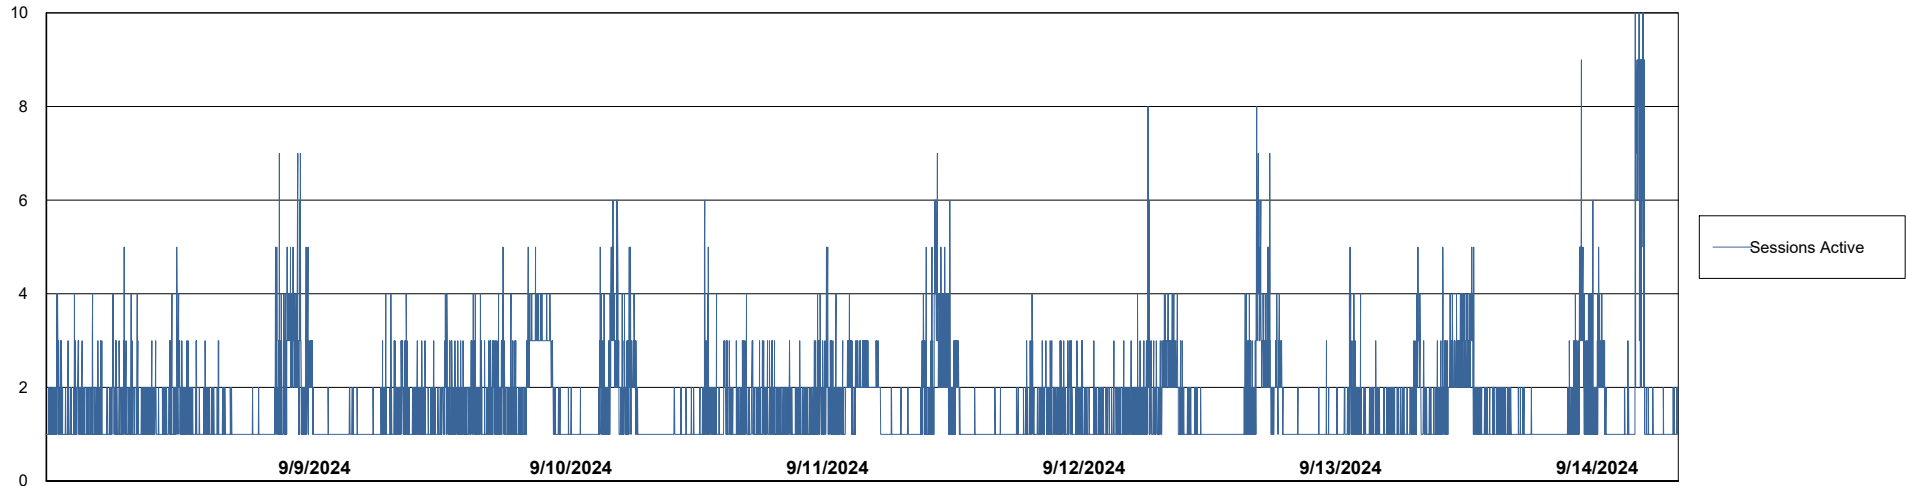

Weekly SLA Customer Report

Customer CUS_Production (24/7)
Database ID 131

Harddisk Usage CUS_PRD_ABSWEBPROD

	Free disk space on C: (%)	Total disk space on C: (Gb)	Used disk space on C: (Gb)
9/14/2024	89	199	22
9/13/2024	89	199	22
9/12/2024	89	199	23
9/11/2024	89	199	23
9/10/2024	89	199	23
9/9/2024	89	199	23
9/8/2024	89	199	23

Weekly SLA Customer Report

Customer CUS_Production (24/7)
Database ID 131

Database Performance CUS_PRD_ABSDB1_ABS1

Weekly SLA Customer Report

Customer CUS_Production (24/7)
Database ID 131

Database Performance CUS_PRD_ABSDB2_HSBABS1