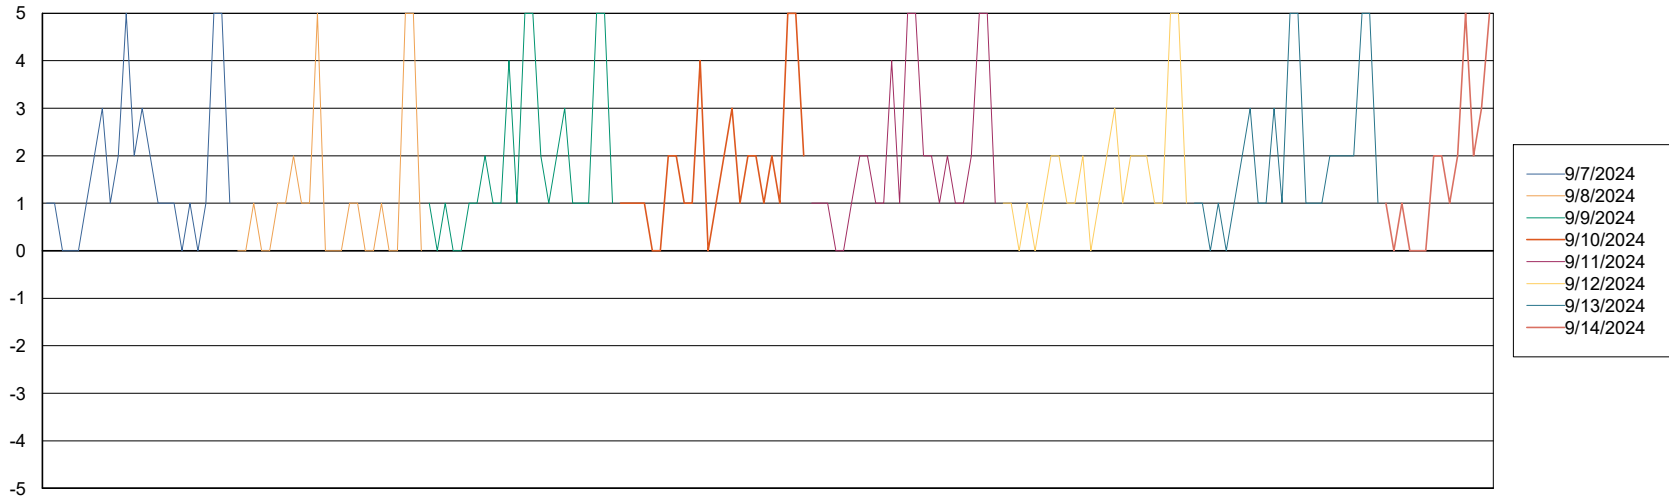

Recovery lag for last 7 days