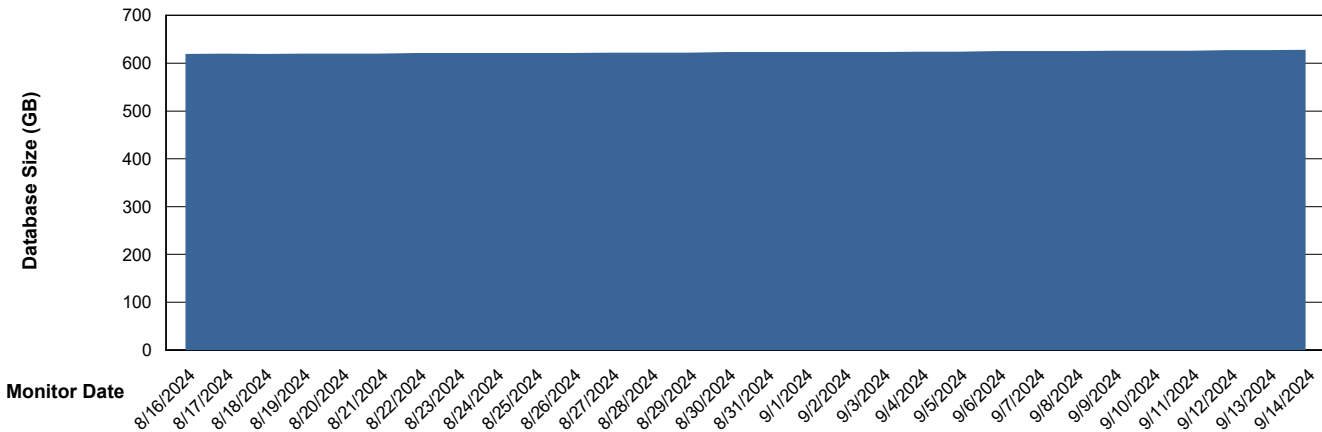

DB Processes Max 1,000

Weekly SLA Customer Report

Customer CUS_Production (24/7)
 Database ID 131

DATABASE SIZE CUS_PRD_ABSDB1_ABS1

Database growth over last month

Database Tablespace CUS_PRD_ABSDB1_ABS1

Date	Tablespace Name	Filesize (Gb)	Usedsize (Gb)	Percentage free
9/14/2024	ABSDATA	286	234	18
	INDX	451	378	16
9/13/2024	ABSDATA	286	234	18
	INDX	451	378	16
9/12/2024	ABSDATA	286	233	18
	INDX	451	378	16
9/11/2024	ABSDATA	286	233	18
	INDX	451	377	16
9/10/2024	ABSDATA	286	233	19
	INDX	451	377	16
9/9/2024	ABSDATA	286	233	19
	INDX	451	377	16
9/8/2024	ABSDATA	286	233	19
	INDX	451	377	17

Weekly SLA Customer Report

Customer CUS_Production (24/7)
Database ID 131

Standby Database Health CUS_Production (24/7)

Recovery lag for last 7 days

Weekly SLA Customer Report

Customer CUS_Production (24/7)
Database ID 131