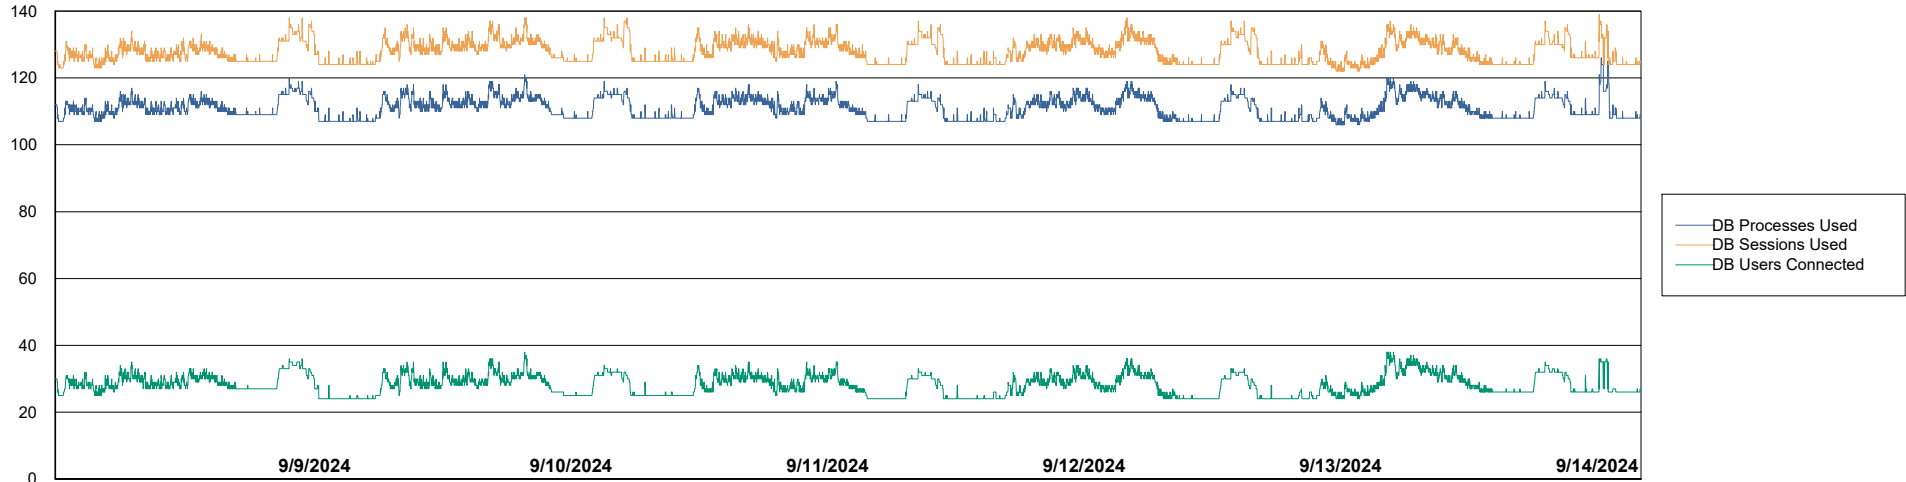

Database Performance CUS_PRD_ABSDB1_ABS1