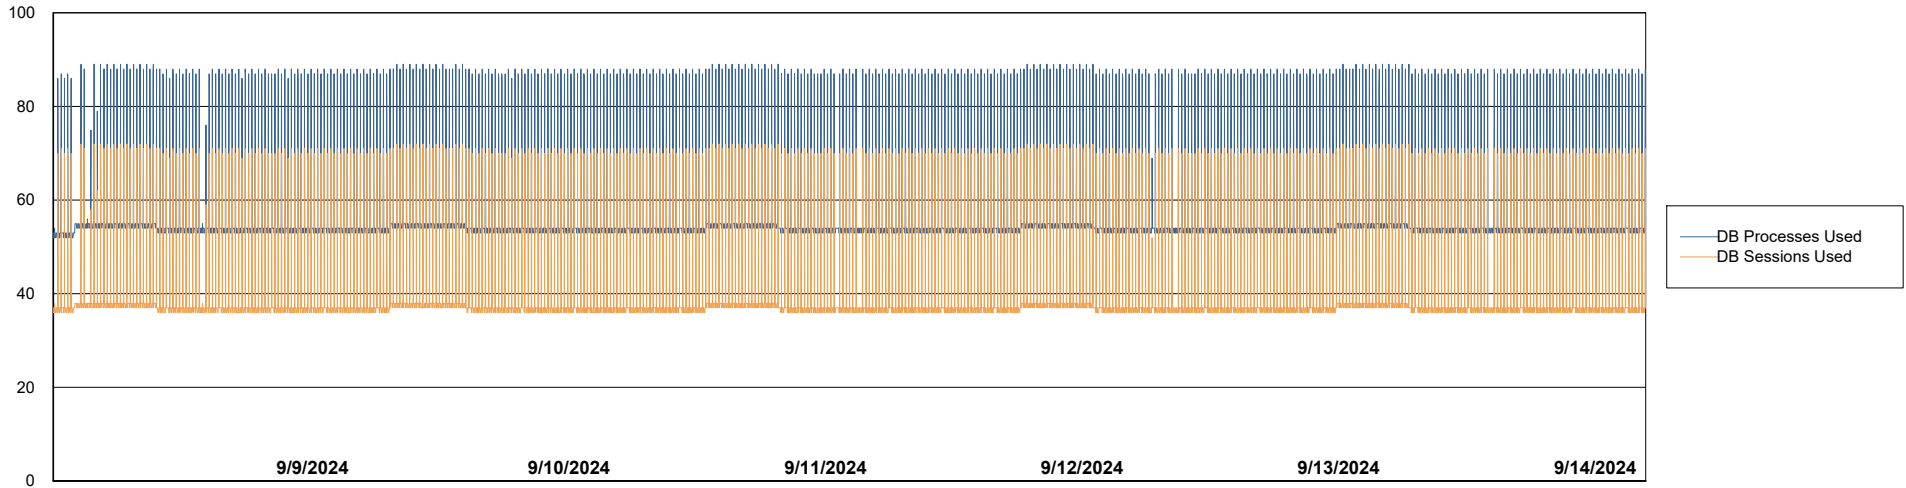

Database Performance CLO_PRD_CLO-ORA02_HSBABS1

DB Processes Max 1,000