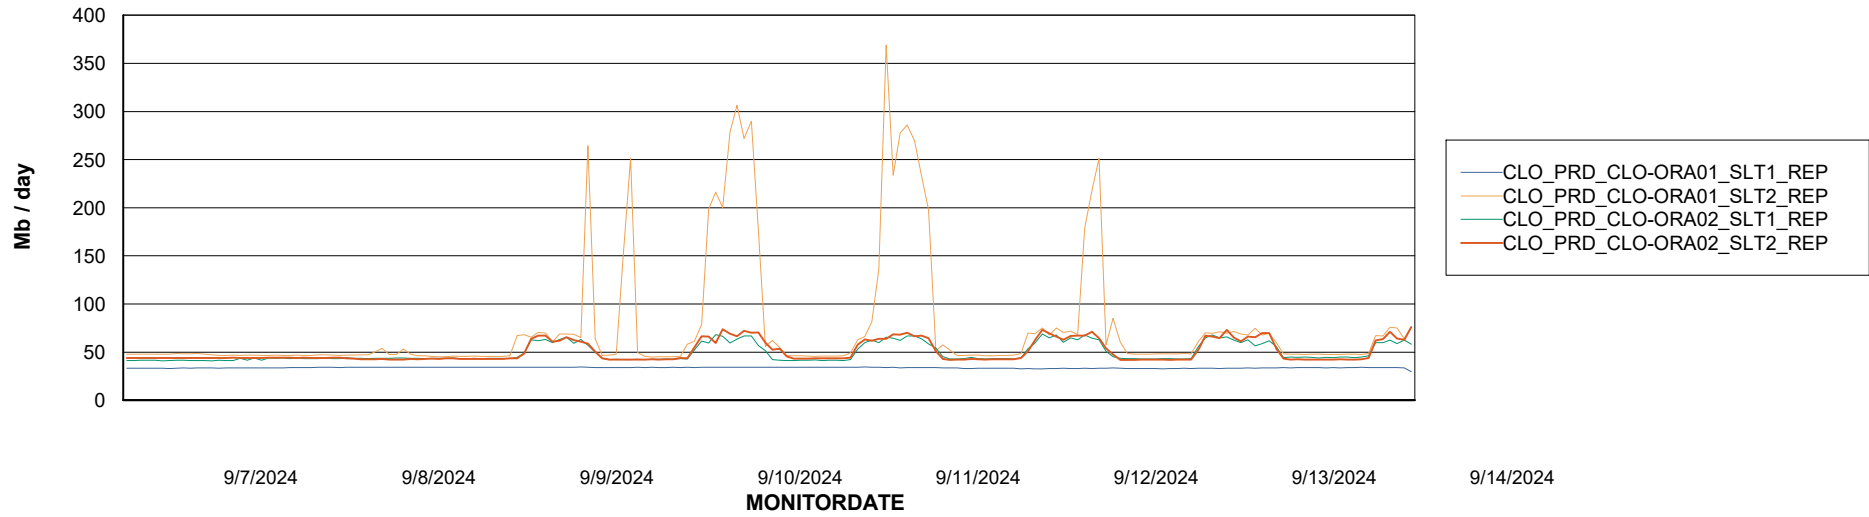

Avg memory used per ABS Server Service

Avg users per day per ABS server

Weekly SLA Customer Report

Customer CLO Production
Database ID 38

ABSSolute Application ReportServer Services

Avg memory used per ReportServer Service