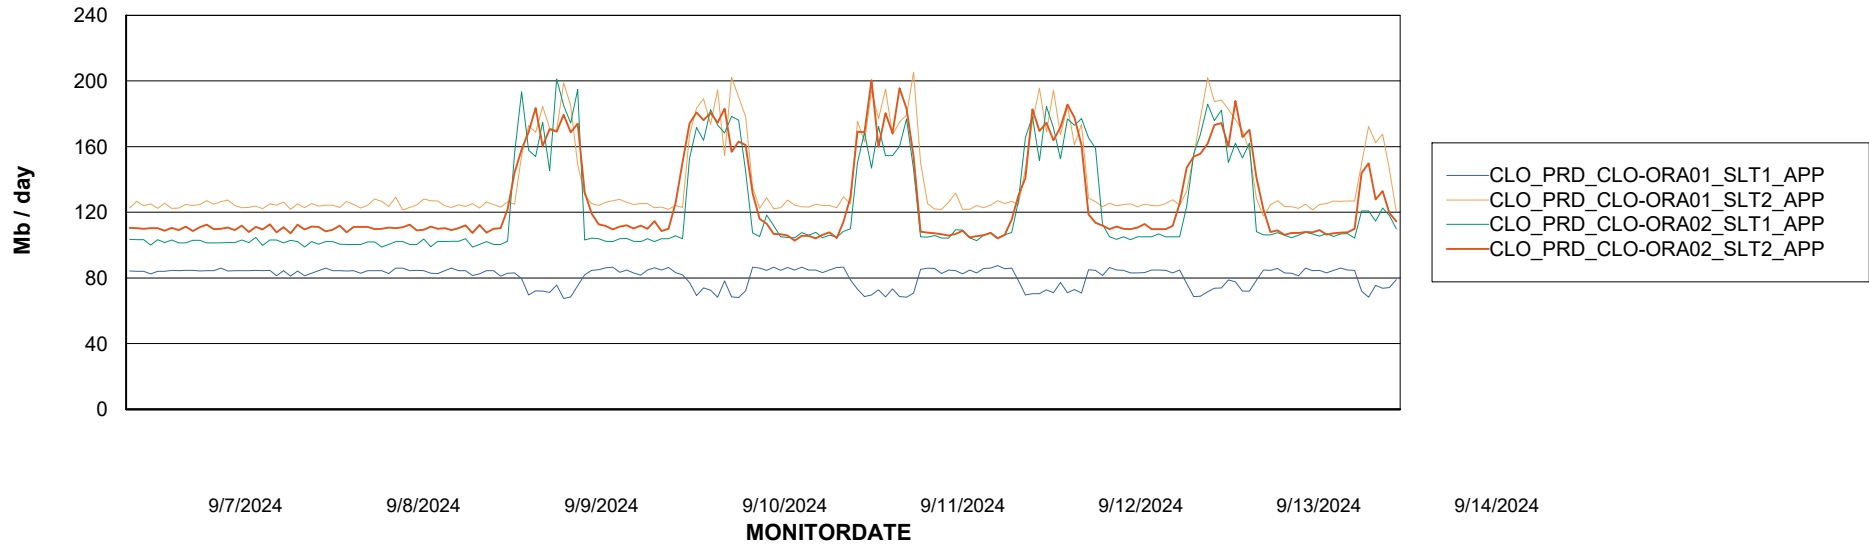

ABSSolute Application Server Services

Avg memory used per ABS Server Service