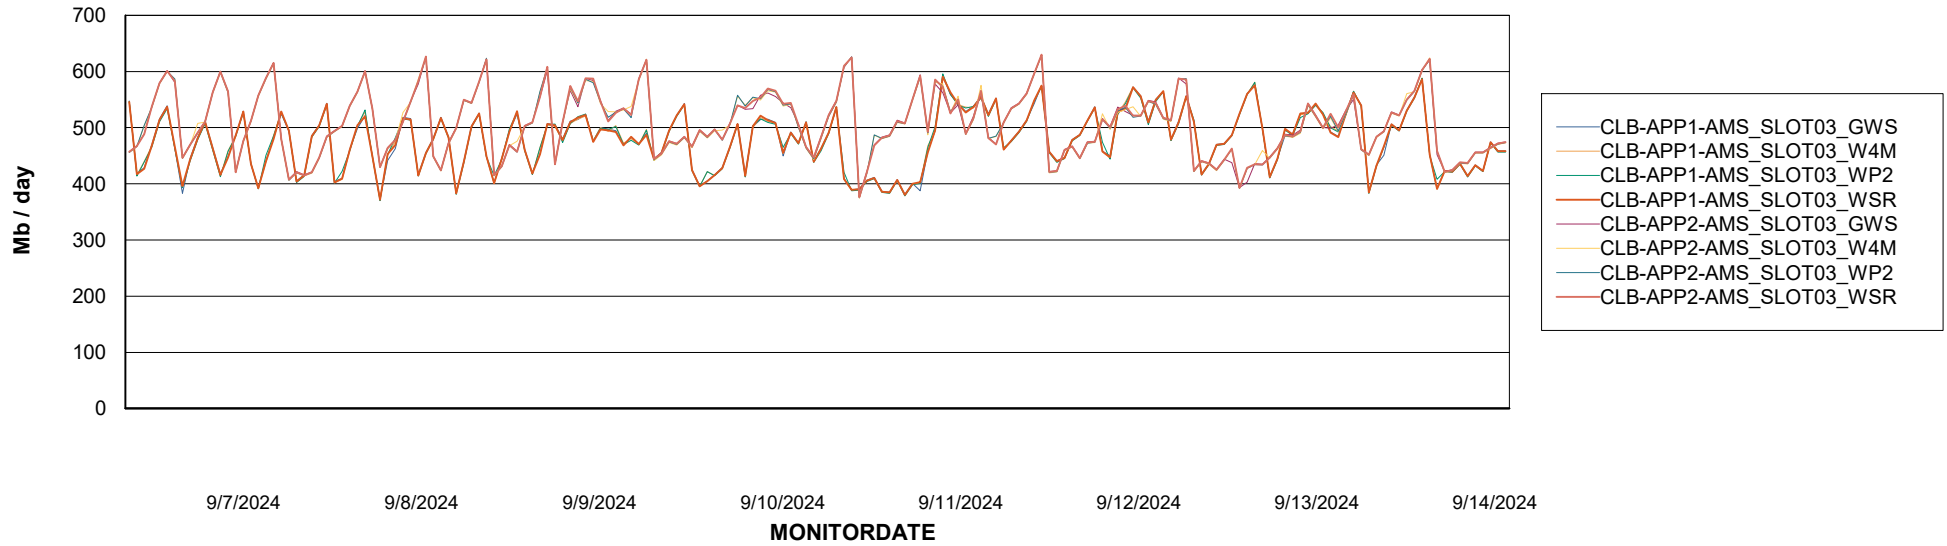

ABSSolute Web Component Services

Avg memory used per ABS Web component