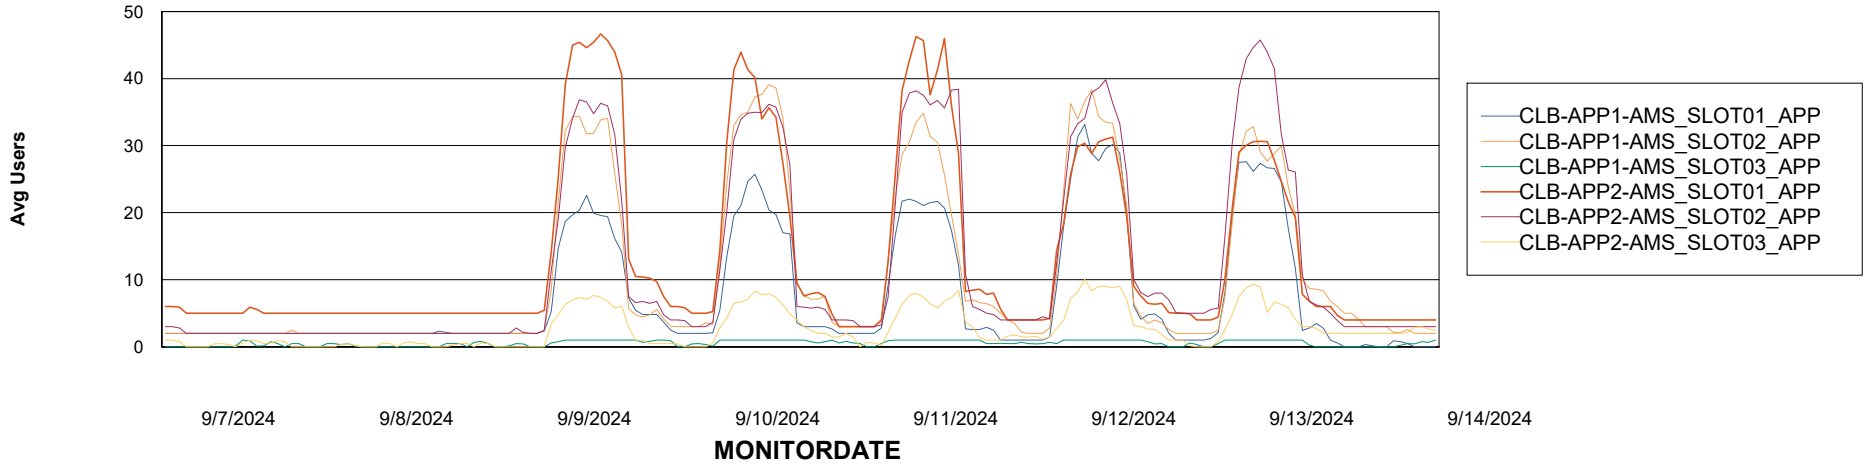

Avg users per day per ABS server