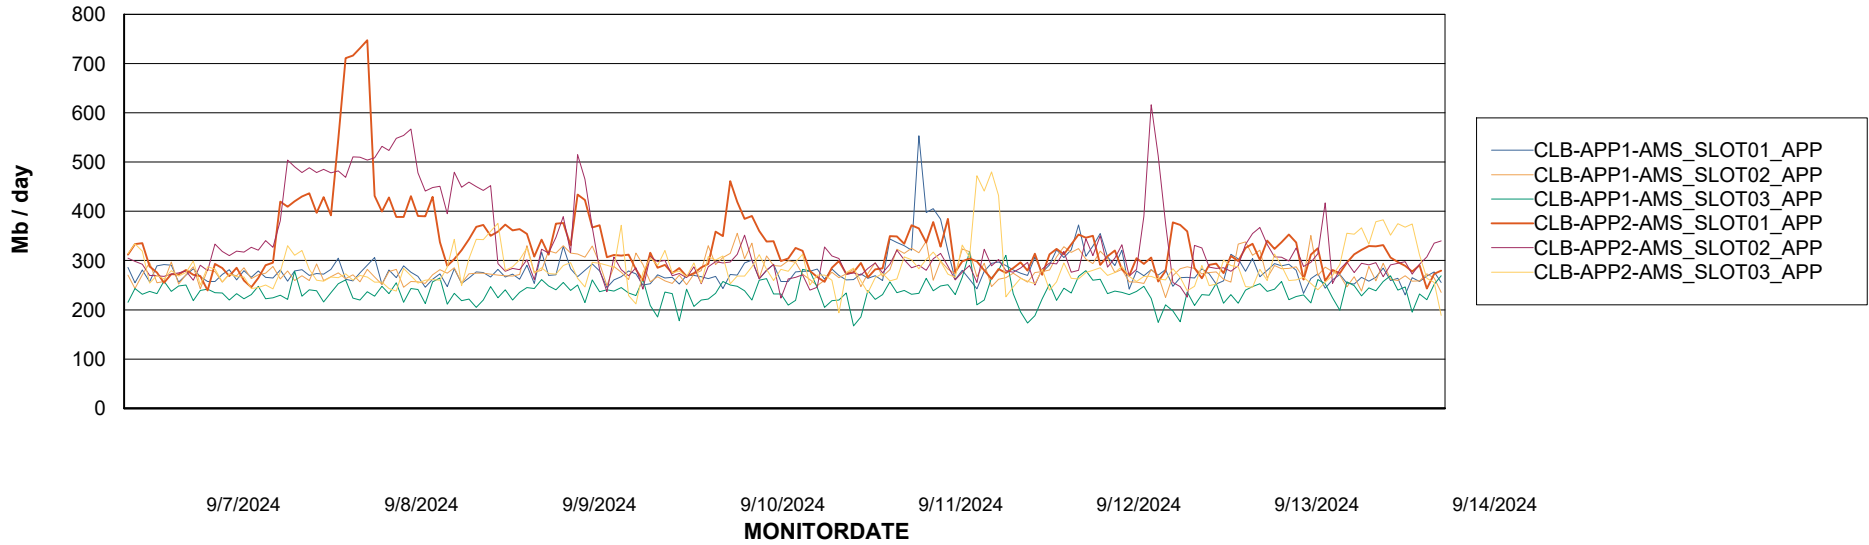

ABSSolute Application Server Services

Avg memory used per ABS Server Service