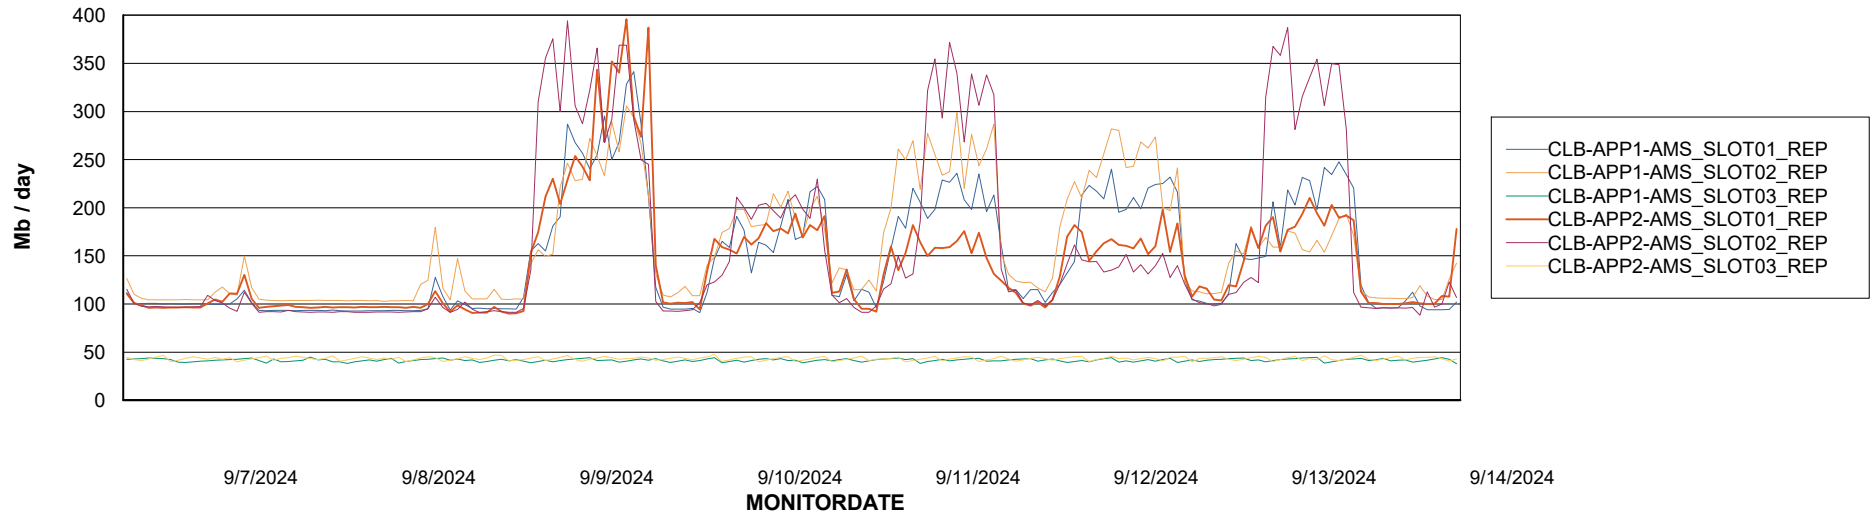

ABSSolute Application ReportServer Services

Avg memory used per ReportServer Service