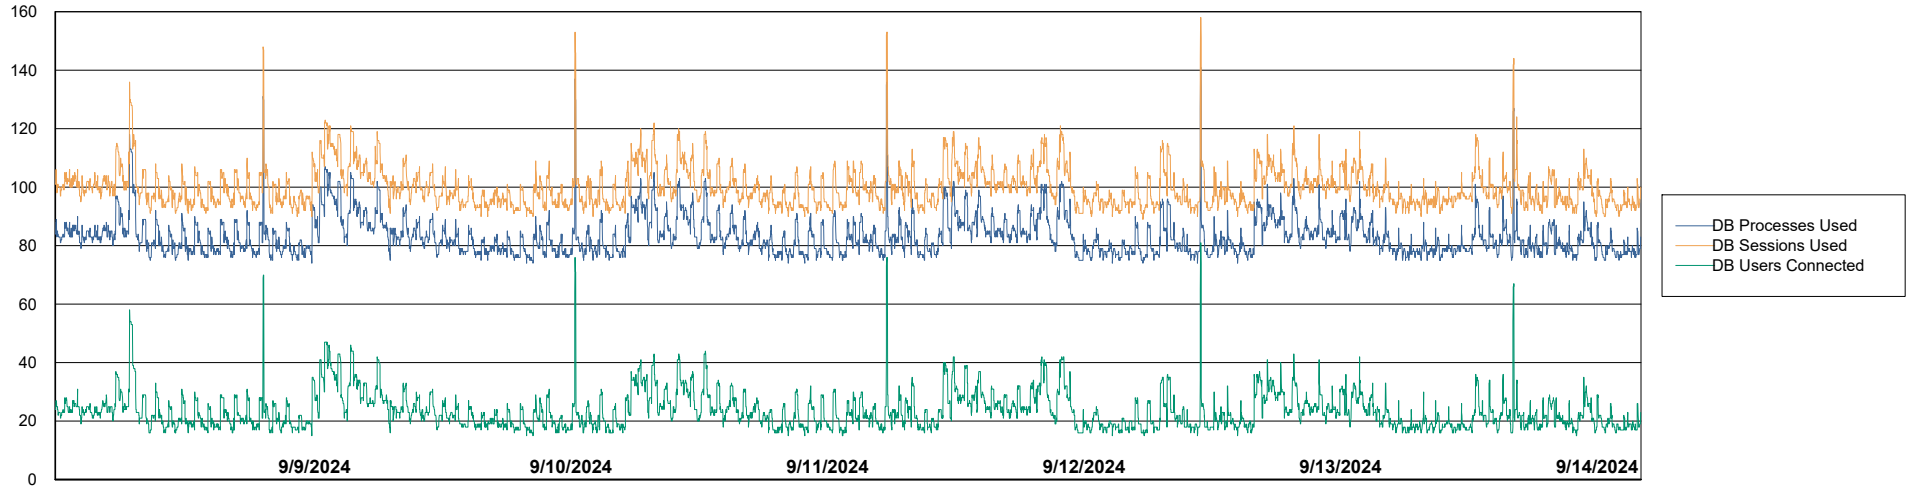

Database Performance CLB-BI-AMS_ABS1_DB