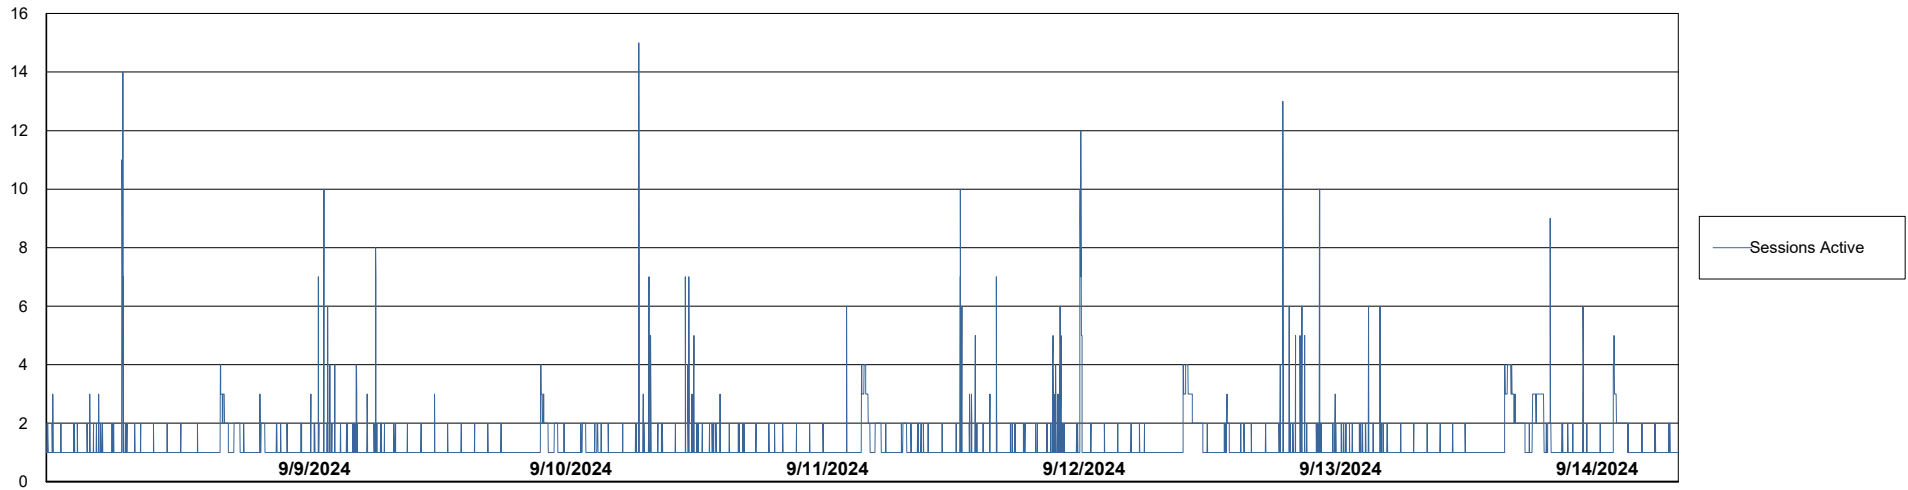

Database Performance CLB-BI-AMS_ABS1_DB