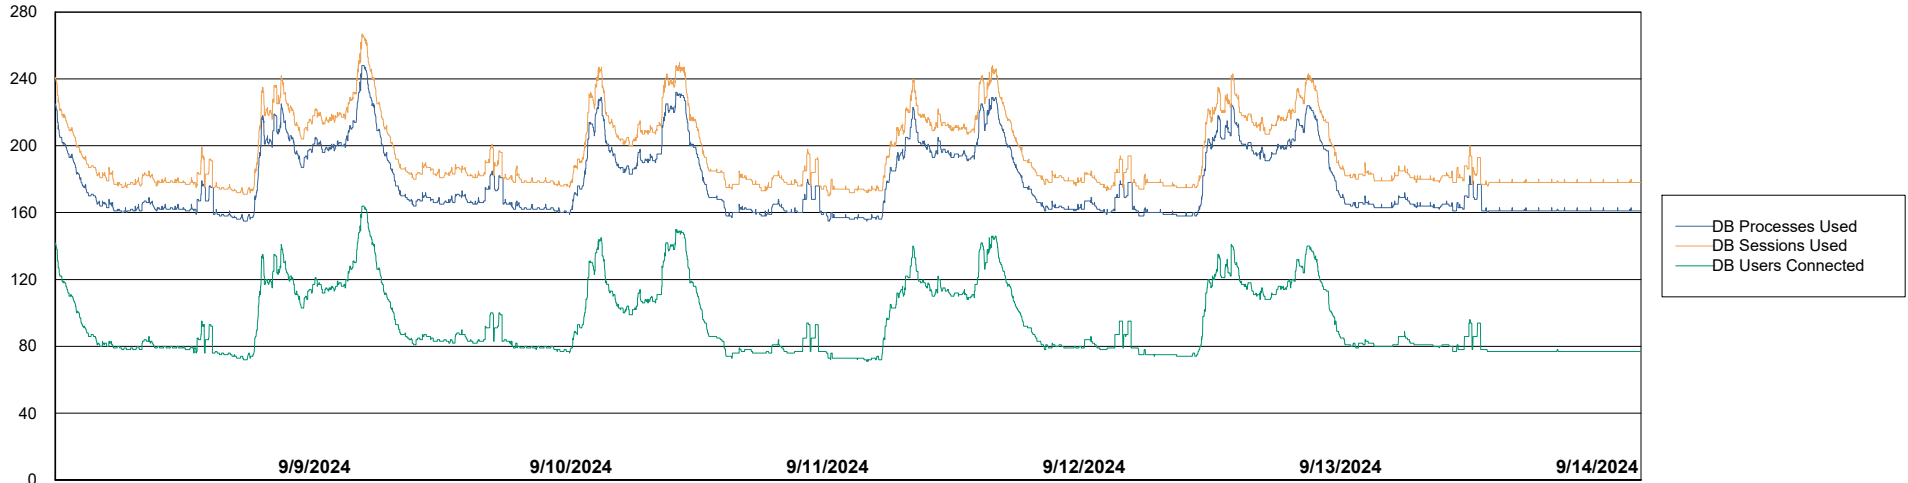

Weekly SLA Customer Report

Customer AUJ_Production
Database ID 185

Database Performance AUJ_BI2_DB

Weekly SLA Customer Report

Customer AUJ_Production
Database ID 185

Database Performance AUJ_DB2_Primary

Weekly SLA Customer Report