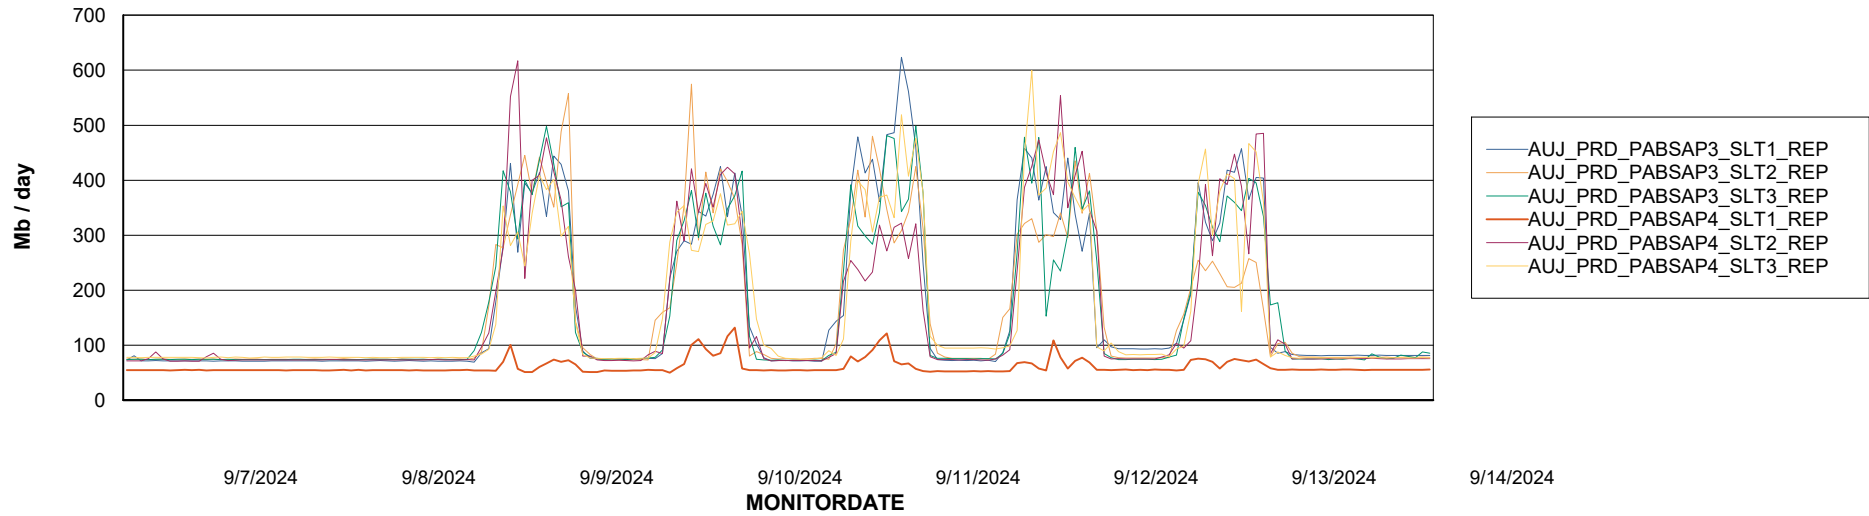

ABSSolute Application ReportServer Services

Avg memory used per ReportServer Service