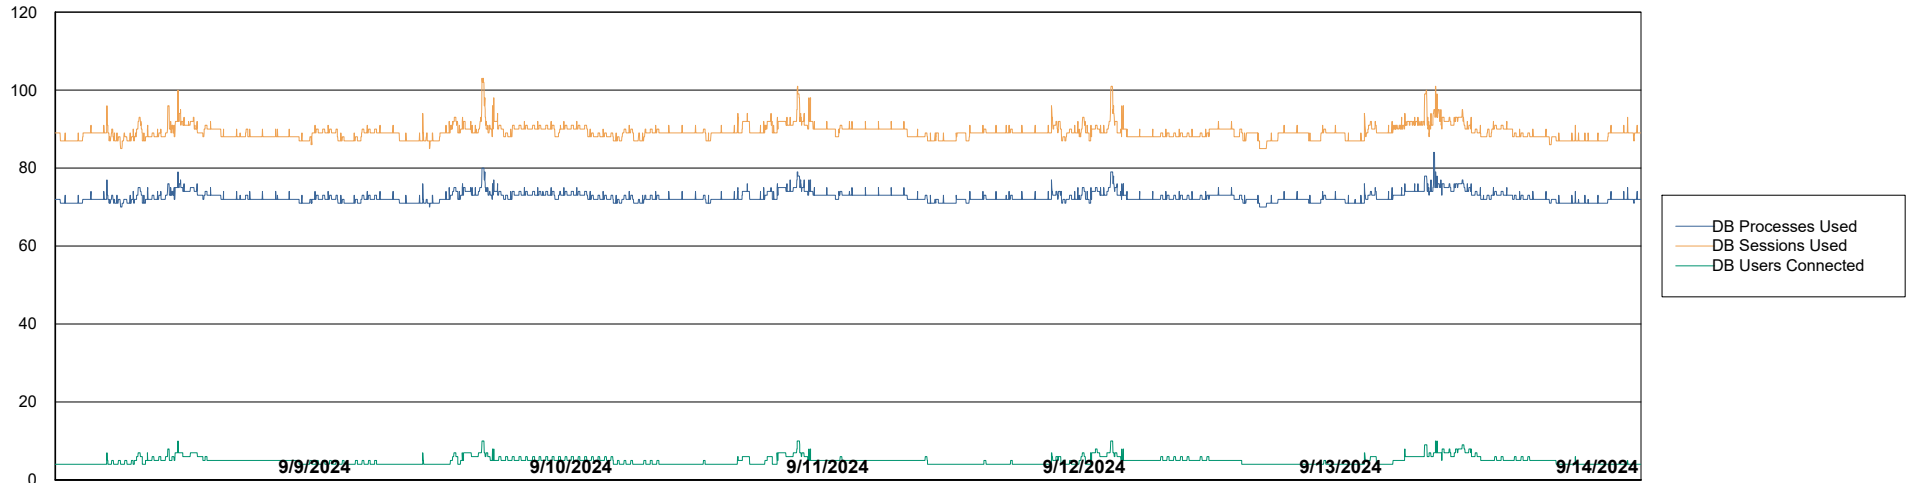

Weekly SLA Customer Report

Customer AUJ_Production
Database ID 185

Harddisk Usage AUJ_PRD_PABSWEB1

	Free disk space on / (%)	Total disk space on / (Gb)	Used disk space on / (Gb)	Free disk space on /abs (%)	Total disk space on /abs (Gb)	Used disk space on /abs (Gb)
9/14/2024	78	40	9	99	60	1
9/13/2024	78	40	9	99	60	1
9/12/2024	78	40	9	99	60	1
9/11/2024	78	40	9	99	60	1
9/10/2024	78	40	9	99	60	1
9/9/2024	78	40	9	99	60	1
9/8/2024	78	40	9	99	60	1

Weekly SLA Customer Report

Customer AUJ_Production
Database ID 185

Database Performance AUJ_BI2_DB

Weekly SLA Customer Report

Customer AUJ_Production
Database ID 185

Database Performance AUJ_DB2_Primary

Weekly SLA Customer Report