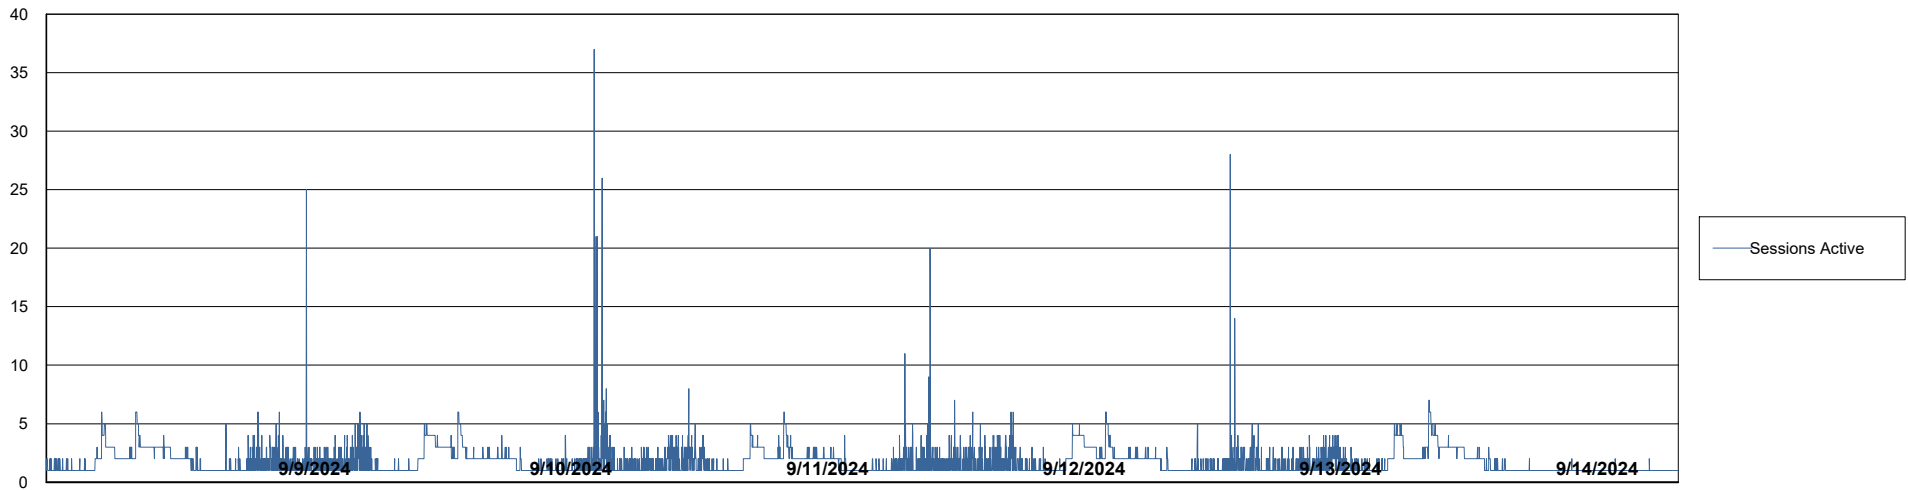

Weekly SLA Customer Report

Customer AUJ_Production
Database ID 185

Database Performance AUJ_BI2_DB

Weekly SLA Customer Report

Customer AUJ_Production
Database ID 185

Database Performance AUJ_DB2_Primary

Weekly SLA Customer Report

Customer AUJ_Production
Database ID 185

DATABASE SIZE AUJ_BI2_DB

Database growth over last month

DATABASE SIZE AUJ_DB2_Primary

Database growth over last month

Weekly SLA Customer Report

Customer AUJ_Production
Database ID 185