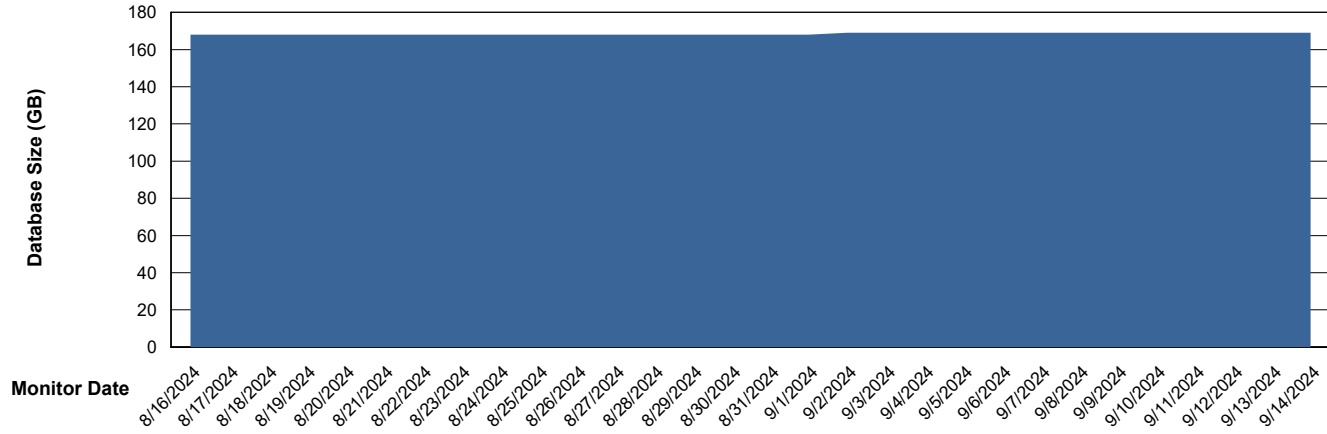

Weekly SLA Customer Report

Customer AUJ_Production
Database ID 185

Database Performance AUJ_BI2_DB

Weekly SLA Customer Report

Customer AUJ_Production
Database ID 185

Database Performance AUJ_DB2_Primary

Weekly SLA Customer Report

Customer AUJ_Production
Database ID 185

DATABASE SIZE AUJ_BI2_DB

Database growth over last month

DATABASE SIZE AUJ_DB2_Primary

Database growth over last month

Weekly SLA Customer Report

Customer AUJ_Production
Database ID 185