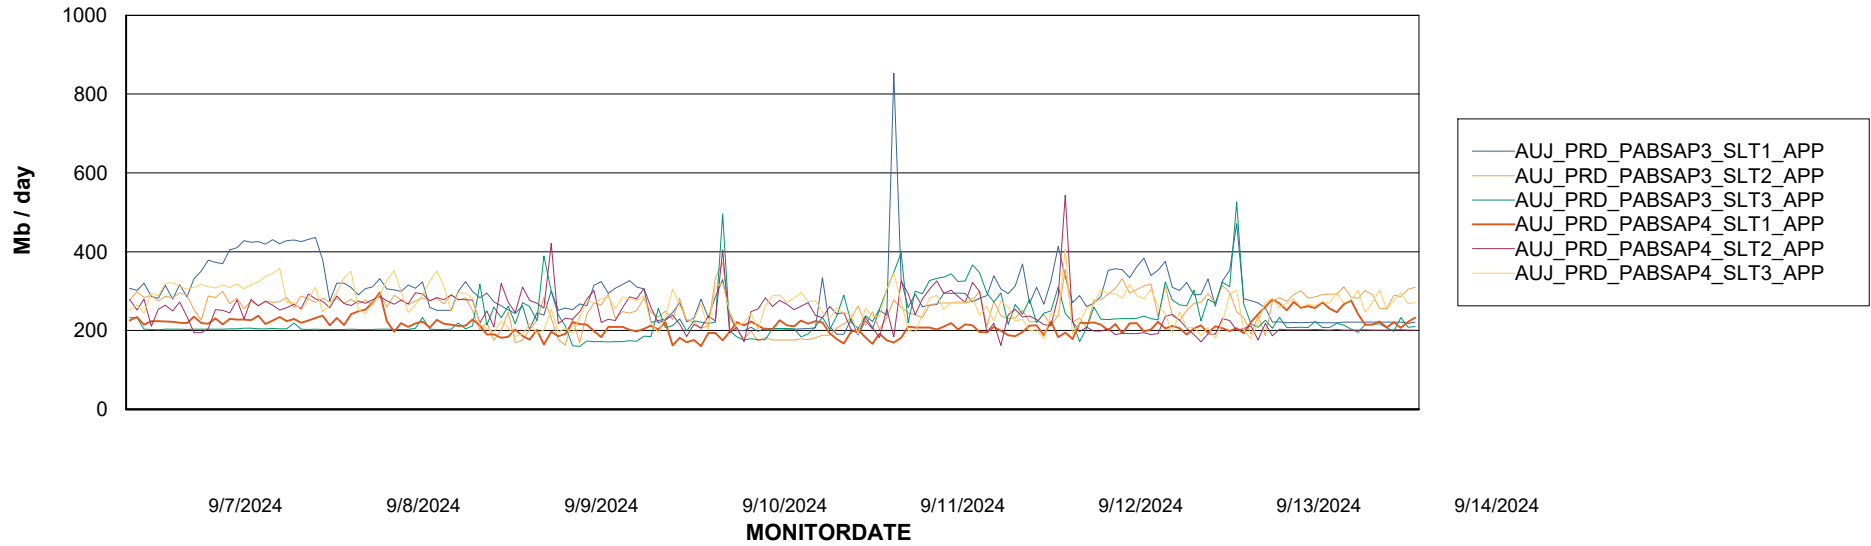

ABSSolute Application Server Services

Avg memory used per ABS Server Service