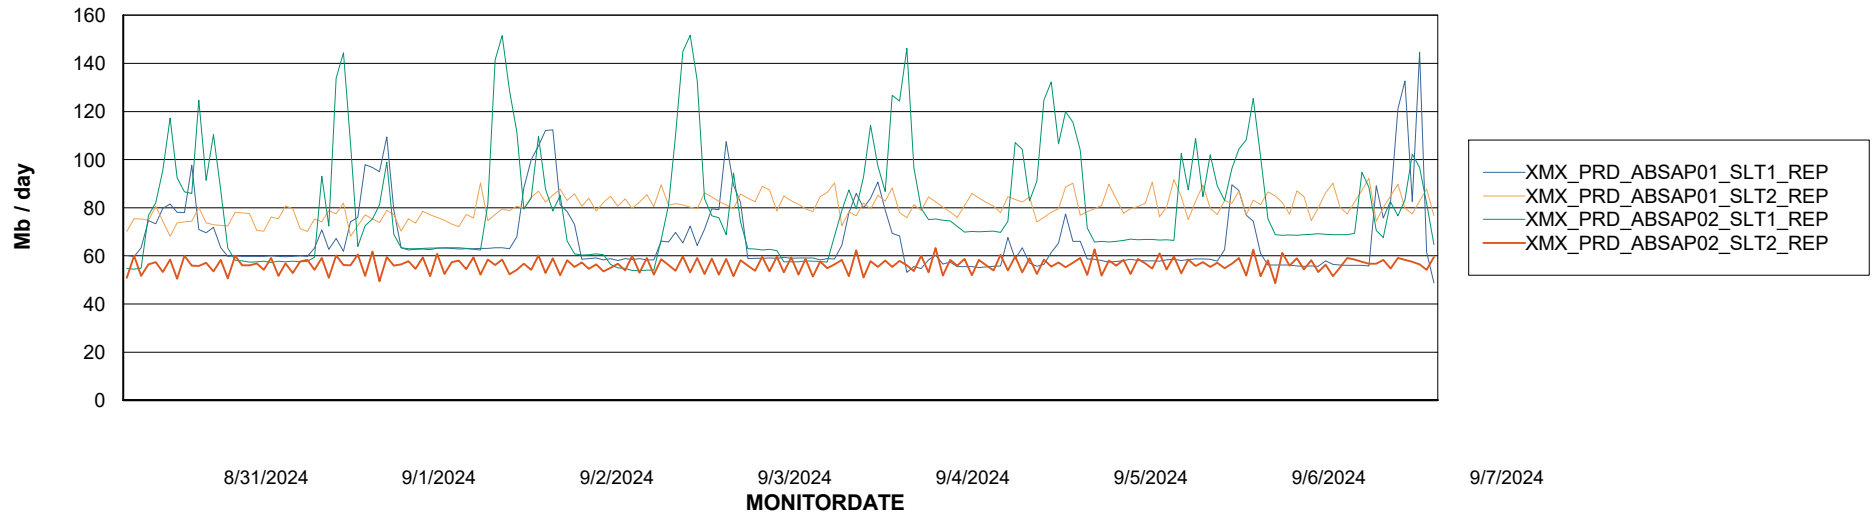

ABSSolute Application ReportServer Services

Avg memory used per ReportServer Service