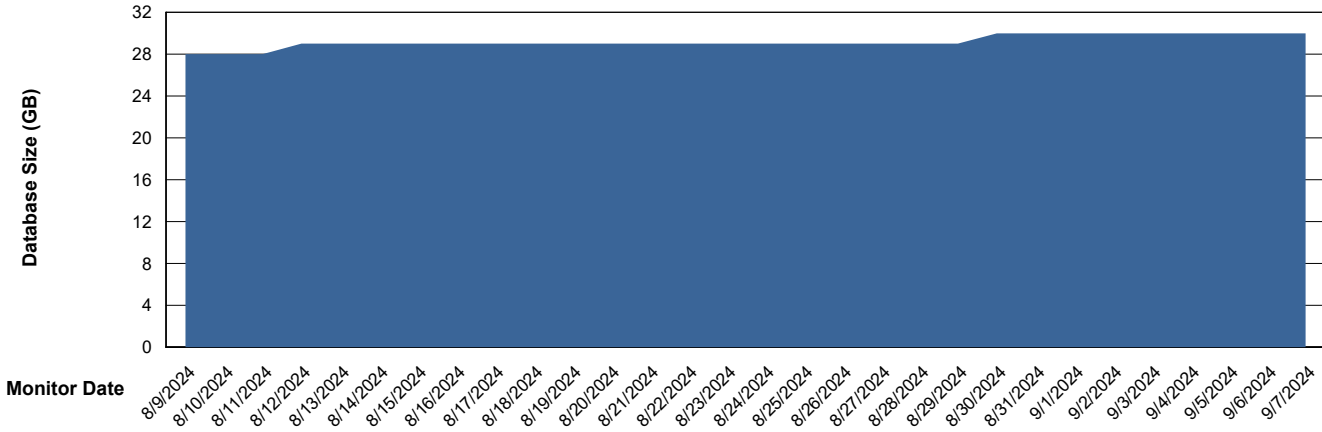

DB Processes Max 0
DB Processes Max 4
DB Processes Max 1,000

Weekly SLA Customer Report

Customer XMX Production (24/7)
 Database ID 146

DATABASE SIZE XMX_PROD_ABSDB01_PRDB_ABS1

Database growth over last month

Database Tablespace XMX_PROD_ABSDB01_PRDB_ABS1

Date	Tablespace Name	Filesize (Gb)	Usedsize (Gb)	Percentage free
9/7/2024	ABSDATA	16	13	16
	INDX	8	0	100
9/6/2024	ABSDATA	16	13	16
	INDX	8	0	100
9/5/2024	ABSDATA	16	13	17
	INDX	8	0	100
9/4/2024	ABSDATA	16	13	17
	INDX	8	0	100
9/3/2024	ABSDATA	16	13	18
	INDX	8	0	100
9/2/2024	ABSDATA	16	13	18
	INDX	8	0	100
9/1/2024	ABSDATA	16	13	18
	INDX	8	0	100

Weekly SLA Customer Report

Customer XMX Production (24/7)
Database ID 146

Standby Database Health XMX Production (24/7)

Recovery lag for last 7 days

Weekly SLA Customer Report

Customer XMX Production (24/7)
Database ID 146