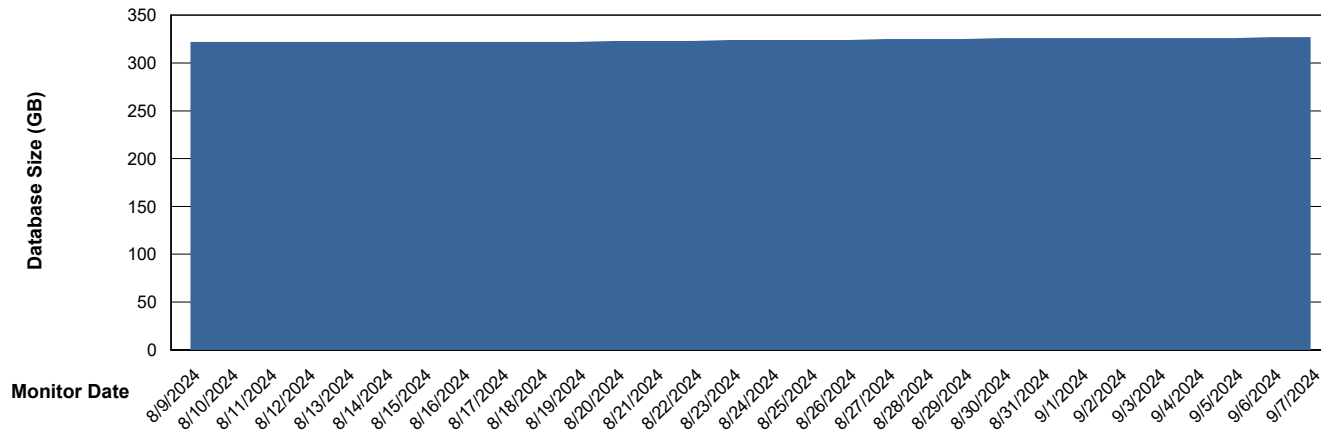

DATABASE SIZE VOS_PRD_ABSORA1-2022_ABS1

Database growth over last month