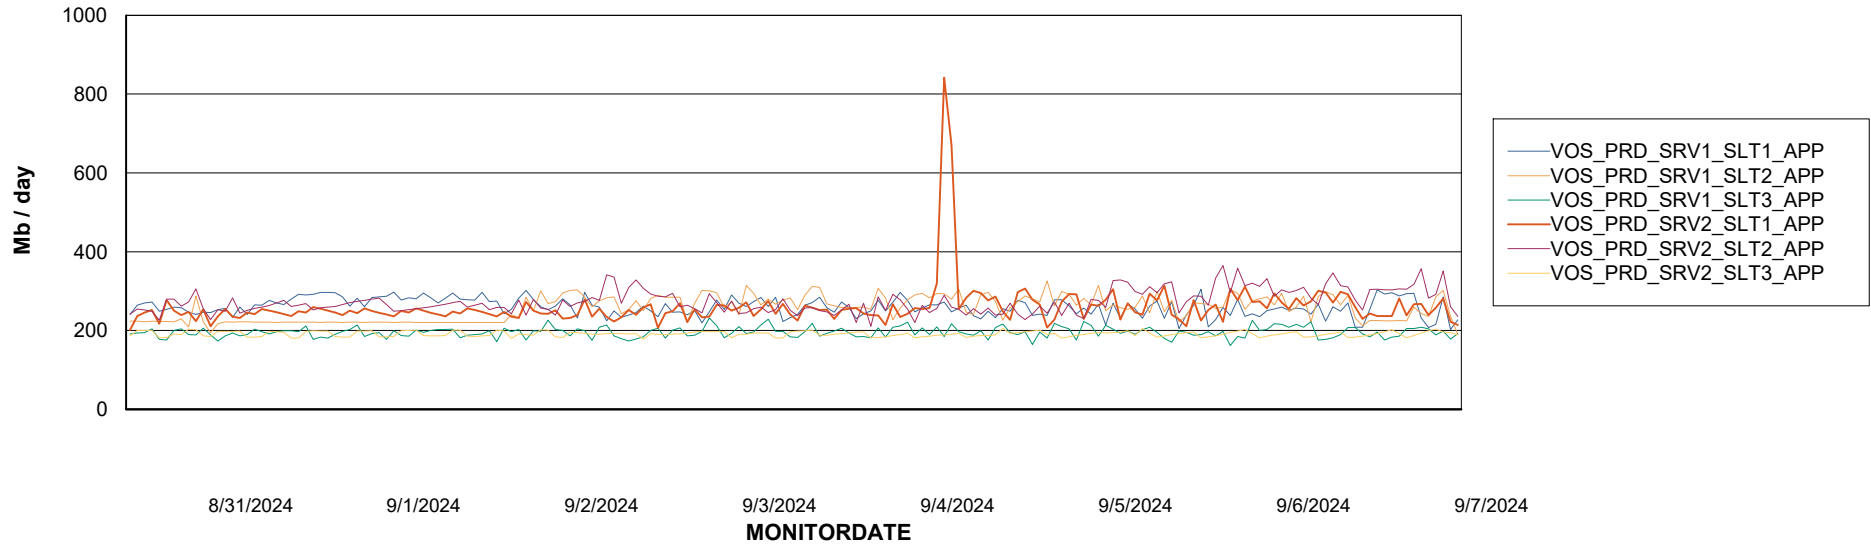

ABSSolute Application Server Services

Avg memory used per ABS Server Service