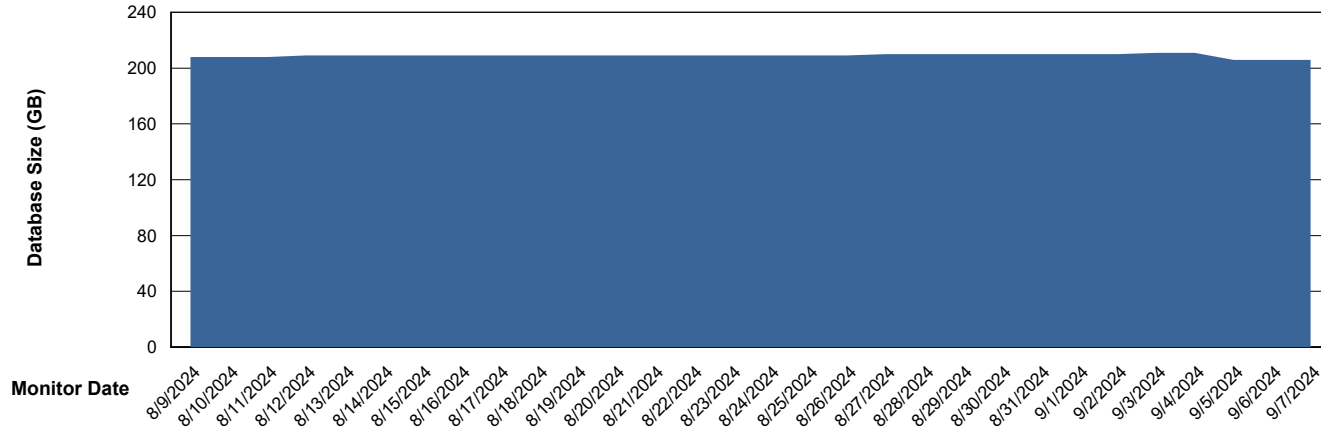

DATABASE SIZE VOS_PRD_ABSBI-2018_ABS1

Database growth over last month