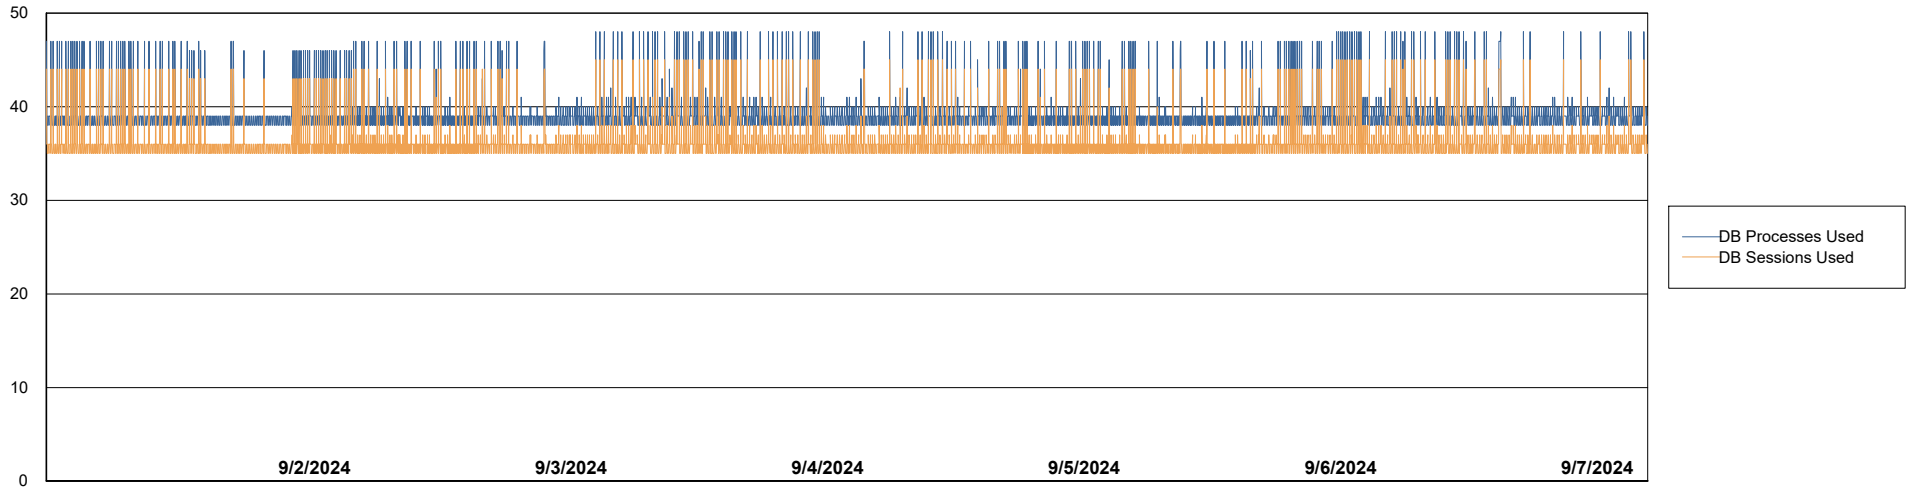

Database Performance VOS_PRD_ABSORA2-2022_HSBABS1

DB Processes Max 1,000