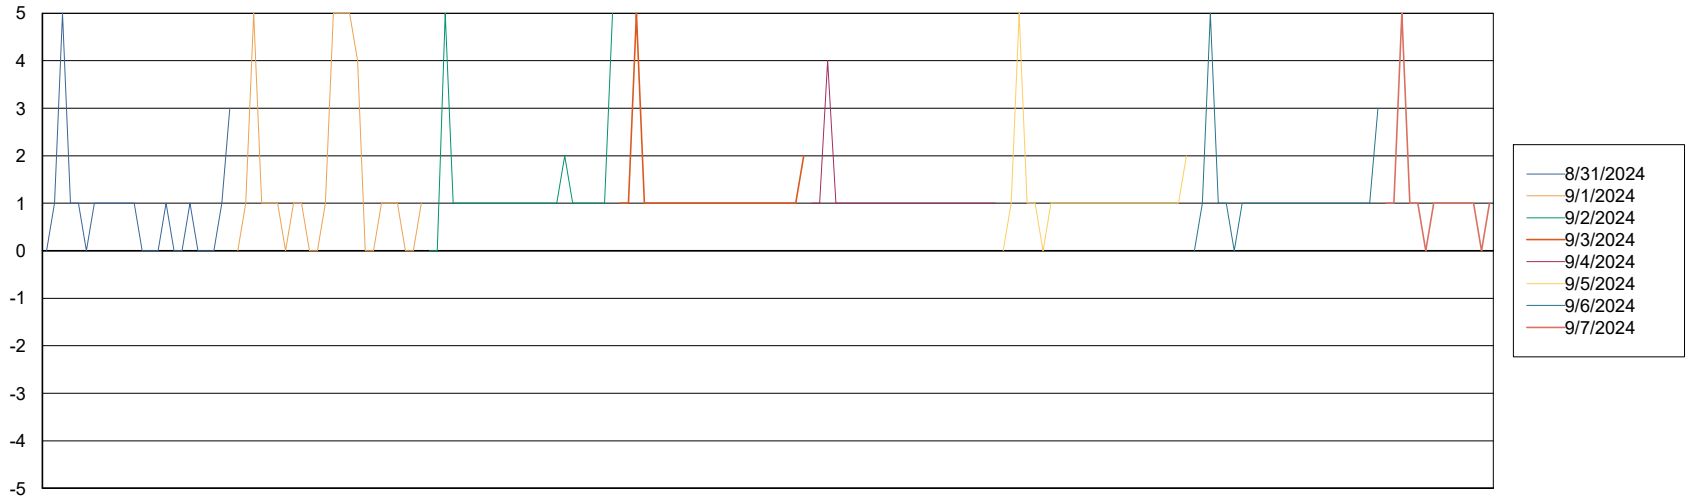

Standby Database Health VOS_Production

Recovery lag for last 7 days