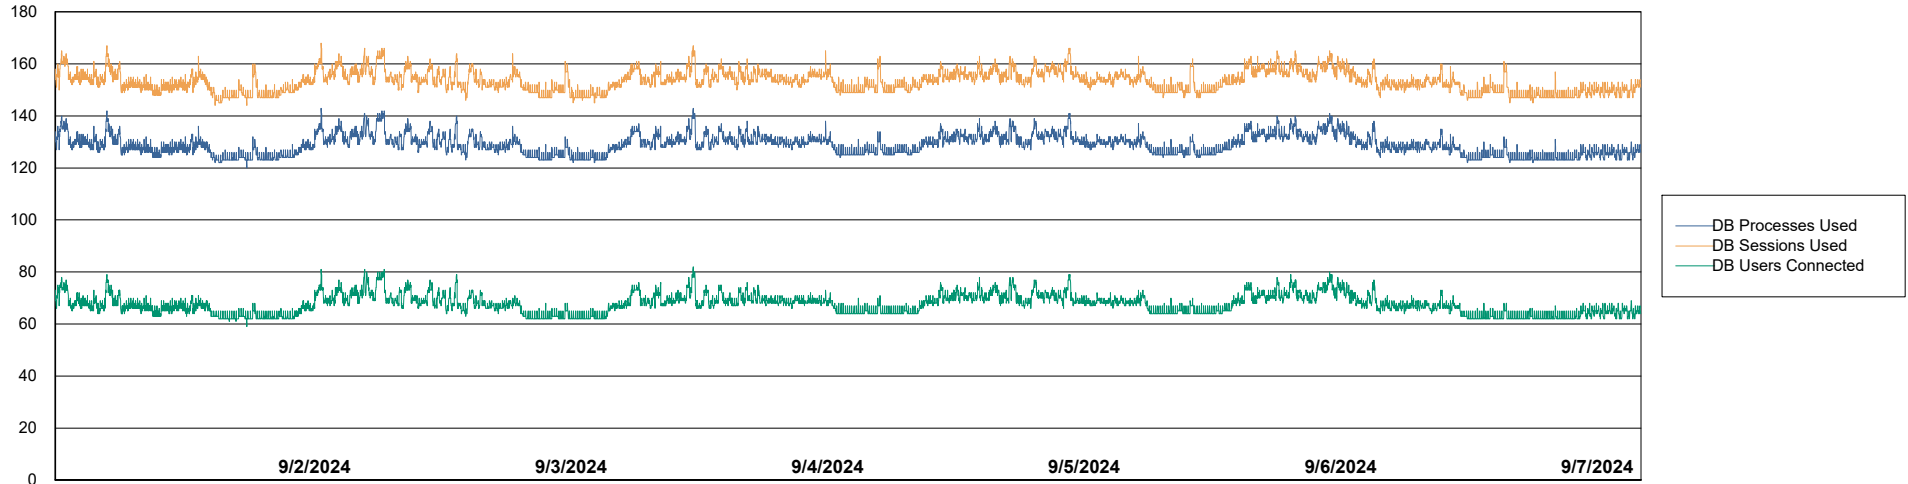

Weekly SLA Customer Report

Customer VOS_Production
Database ID 143

Database Performance VOS_PRD_ABSBI-2018_ABS1

Weekly SLA Customer Report

Customer VOS_Production
Database ID 143

Database Performance VOS_PRD_ABSORA1-2022_ABS1