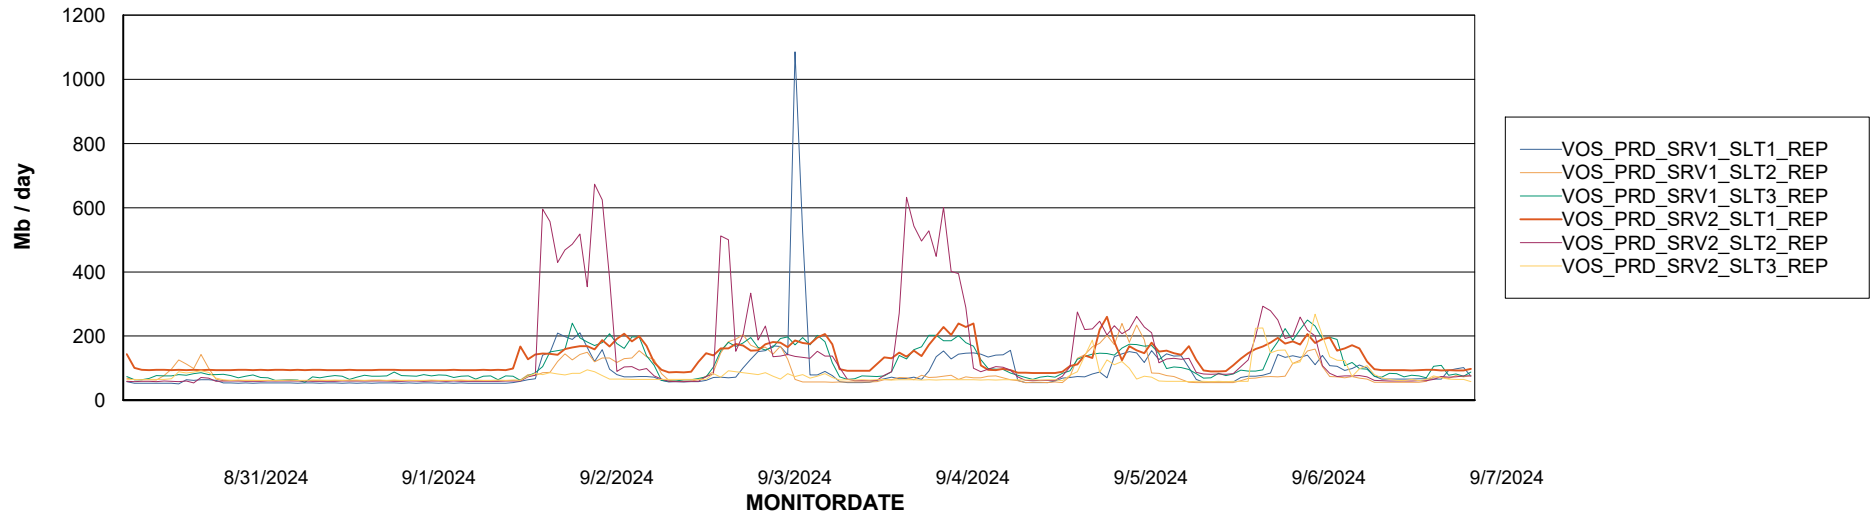

Avg memory used per ABS Server Service

Avg users per day per ABS server

Weekly SLA Customer Report

Customer VOS_Production
Database ID 143

ABSSolute Application ReportServer Services

Avg memory used per ReportServer Service