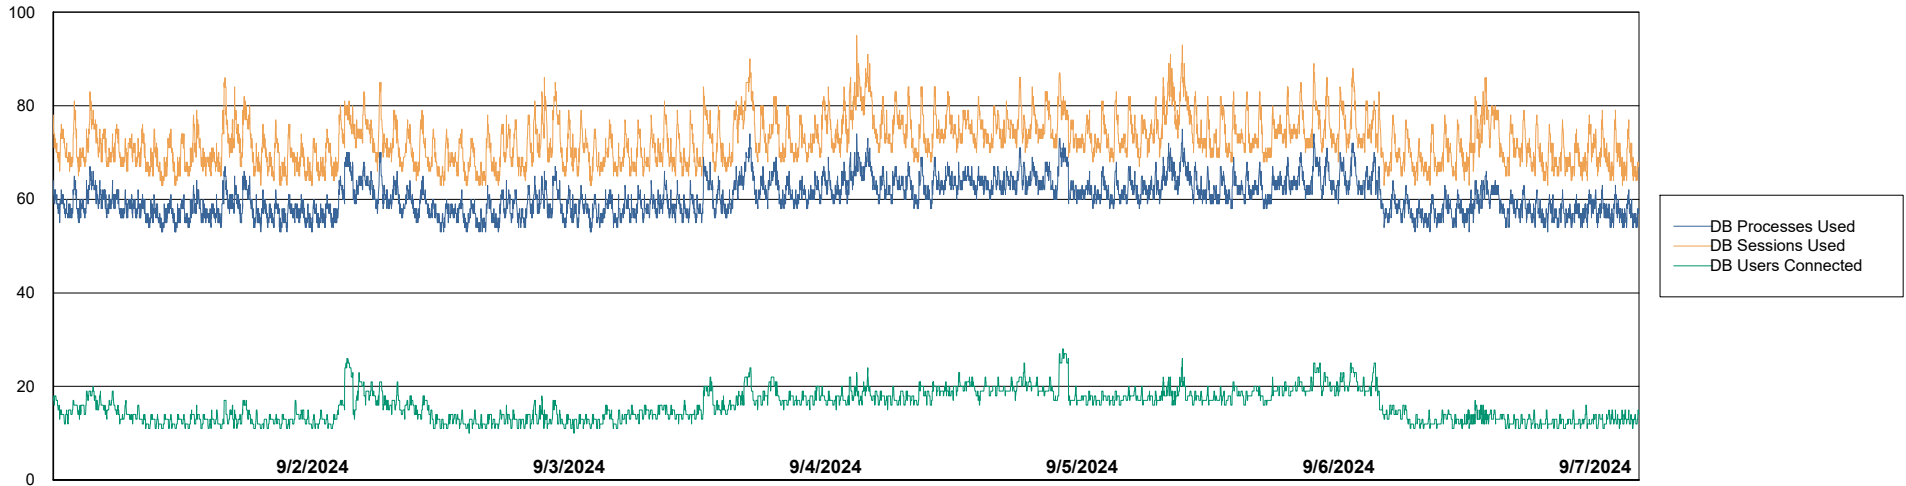

Database Performance VOS_PRD_ABSBI-2018_ABS1