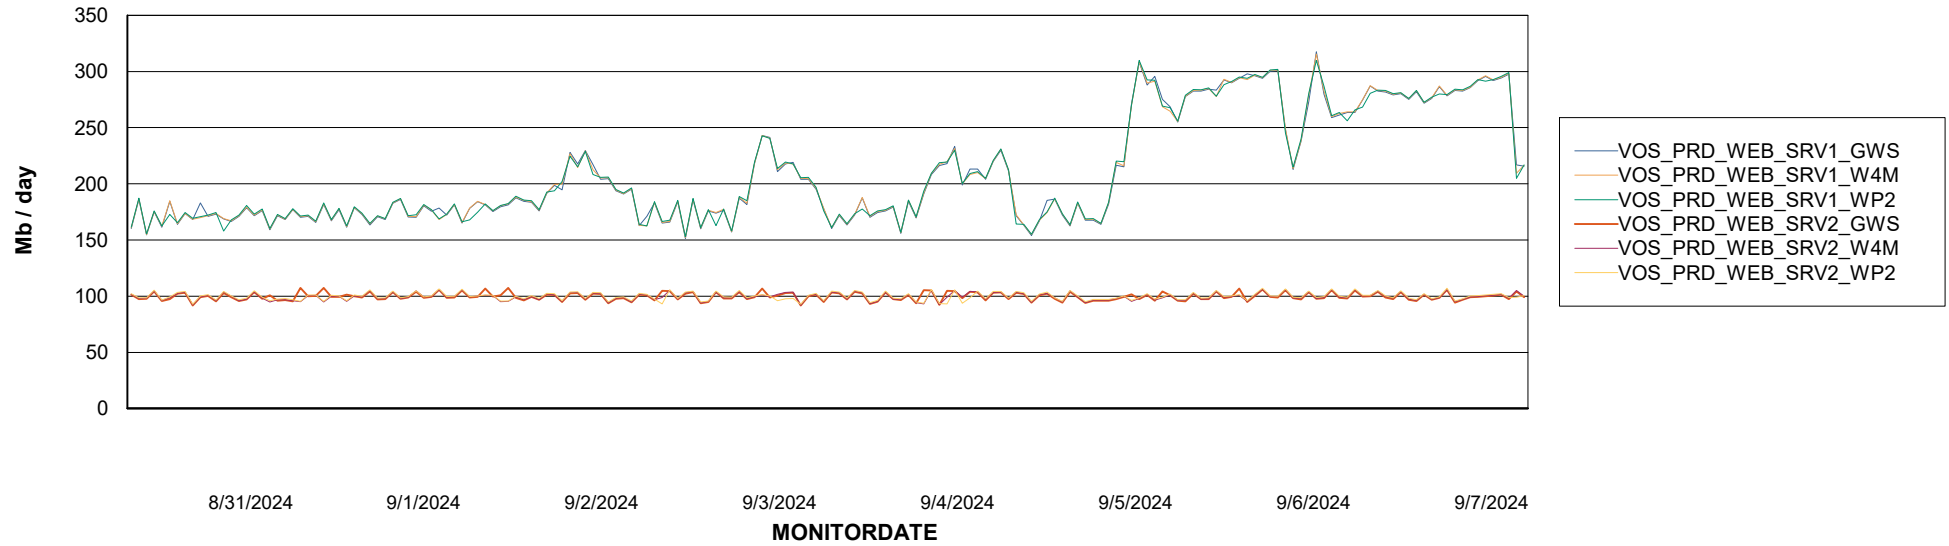

ABSSolute Web Component Services

Avg memory used per ABS Web component