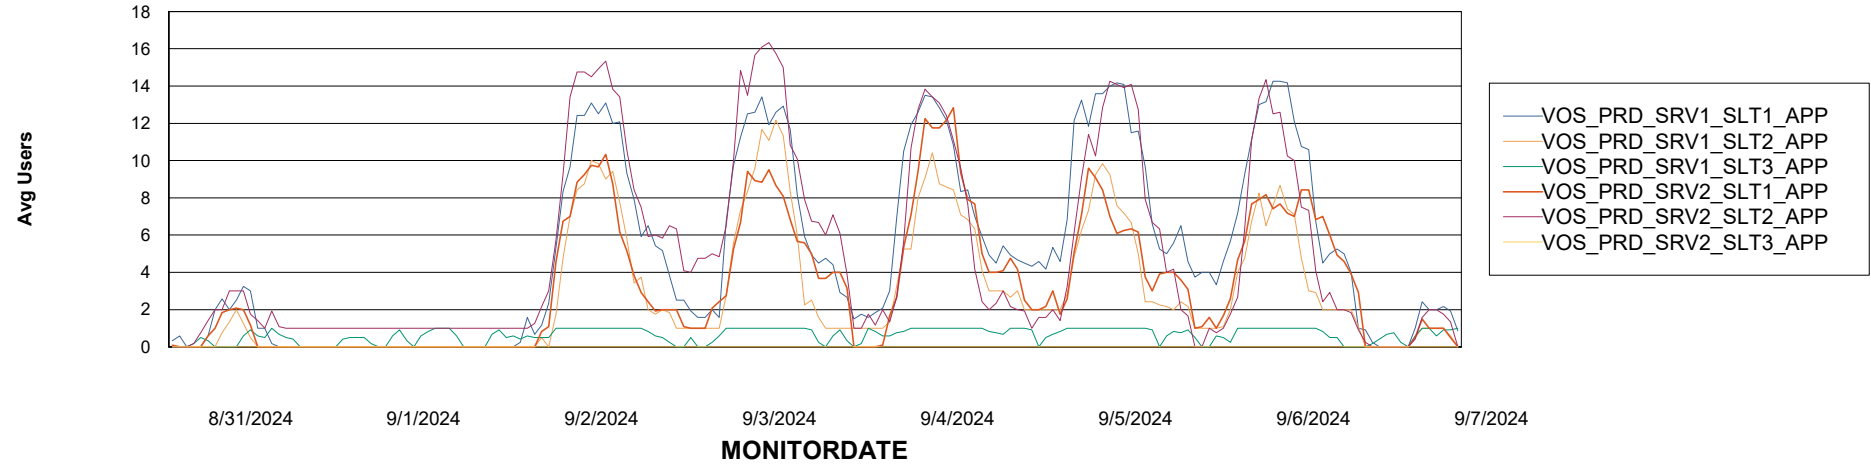

Avg users per day per ABS server