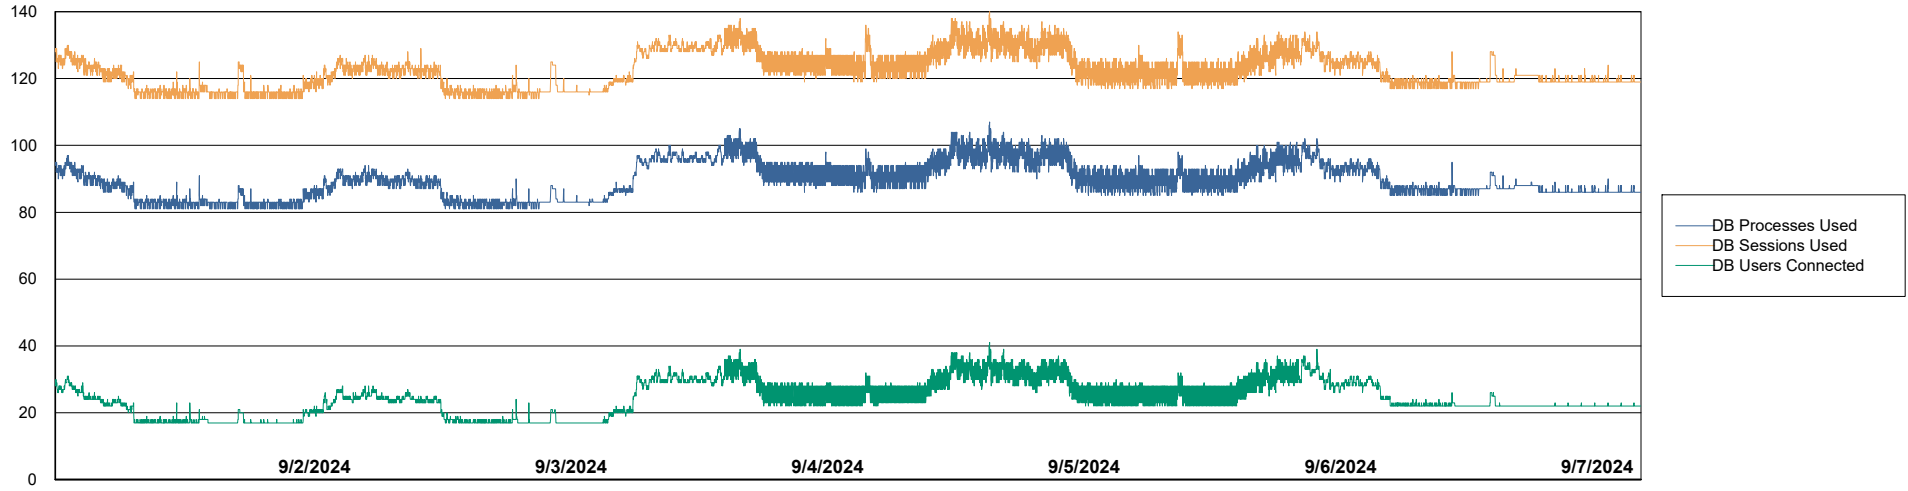

Database Performance VENDB_Production_ABS1