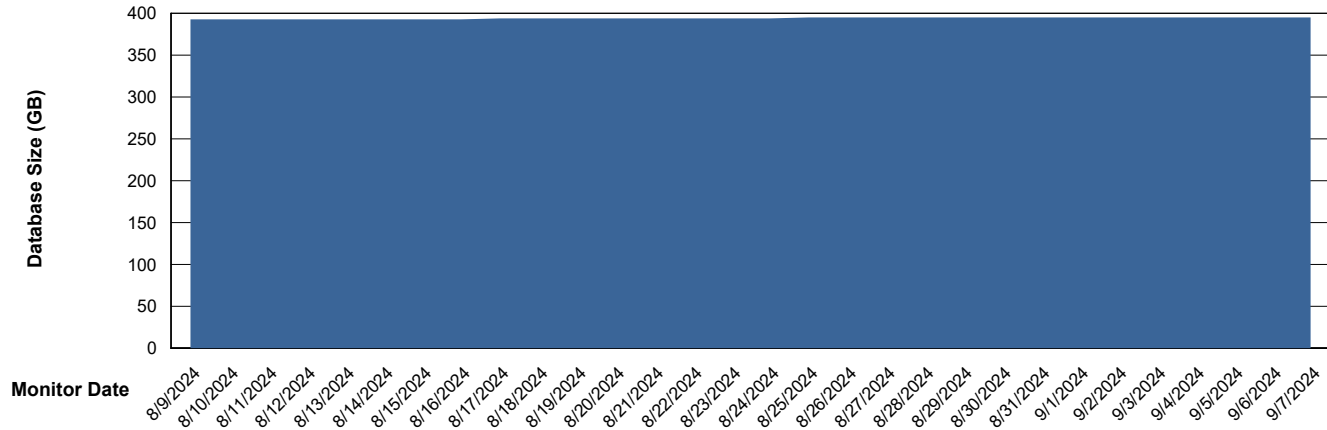

Database growth over last month

Database Tablespace VENDB_Production_ABS1

Date	Tablespace Name	Filesize (Gb)	Usedsize (Gb)	Percentage free
9/7/2024	ABSDATA	240	198	18
	INDX	223	186	17
9/6/2024	ABSDATA	240	198	18
	INDX	223	186	17
9/5/2024	ABSDATA	240	198	18
	INDX	223	186	17
9/4/2024	ABSDATA	240	198	18
	INDX	223	186	17
9/3/2024	ABSDATA	240	197	18
	INDX	223	186	17
9/2/2024	ABSDATA	240	197	18
	INDX	223	186	17
9/1/2024	ABSDATA	240	197	18
	INDX	223	186	17