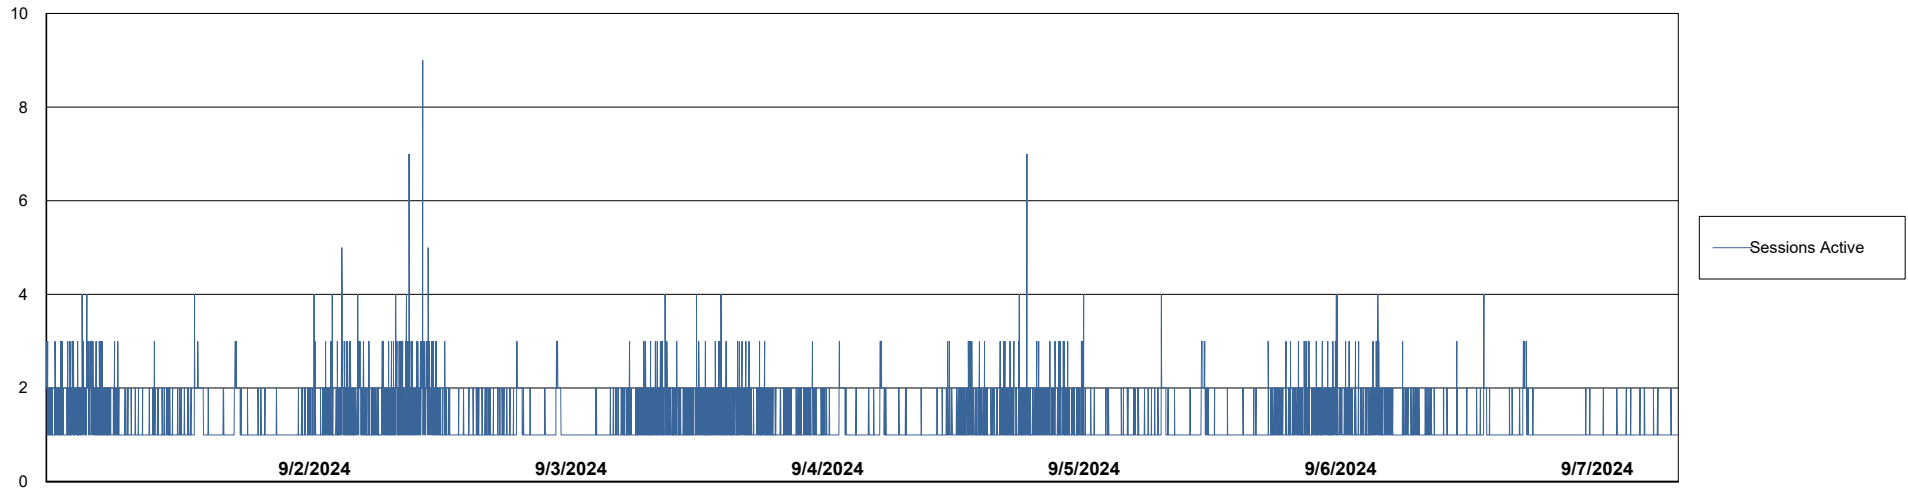

Database Performance VENDB_Production_ABS1