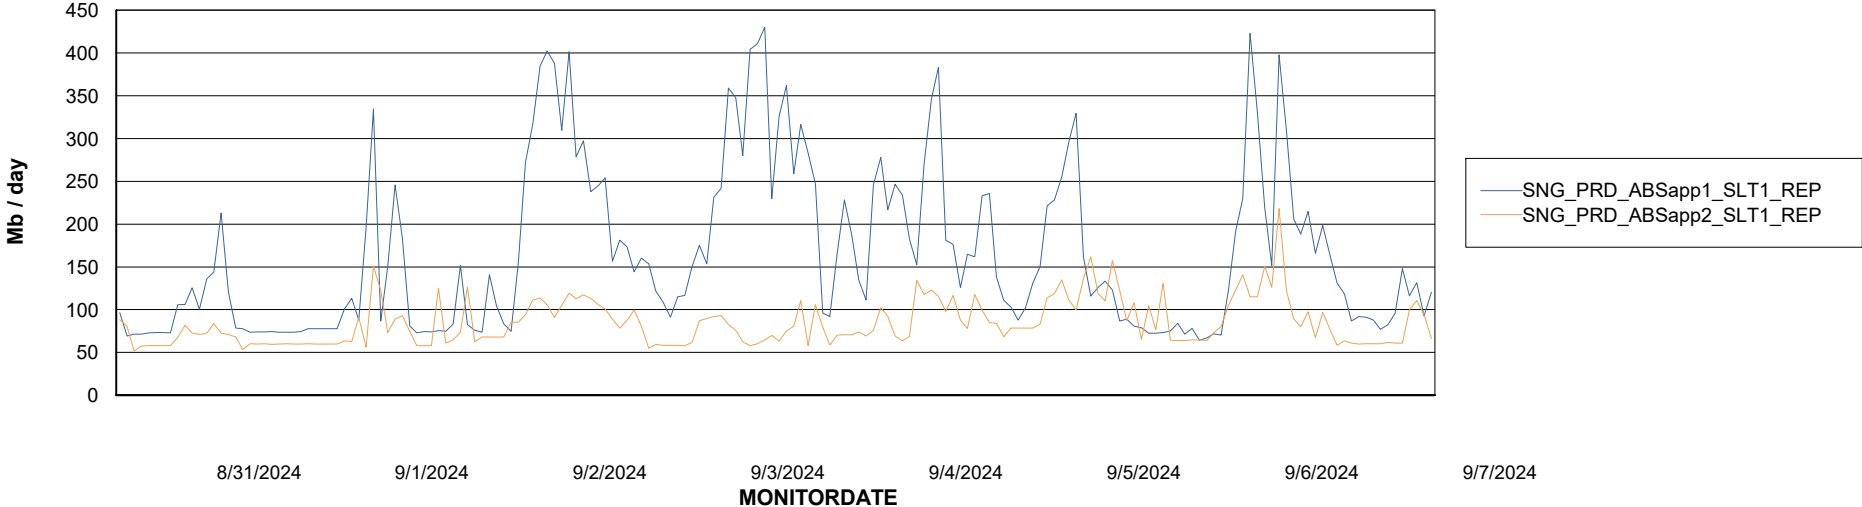

ABSSolute Application ReportServer Services

Avg memory used per ReportServer Service