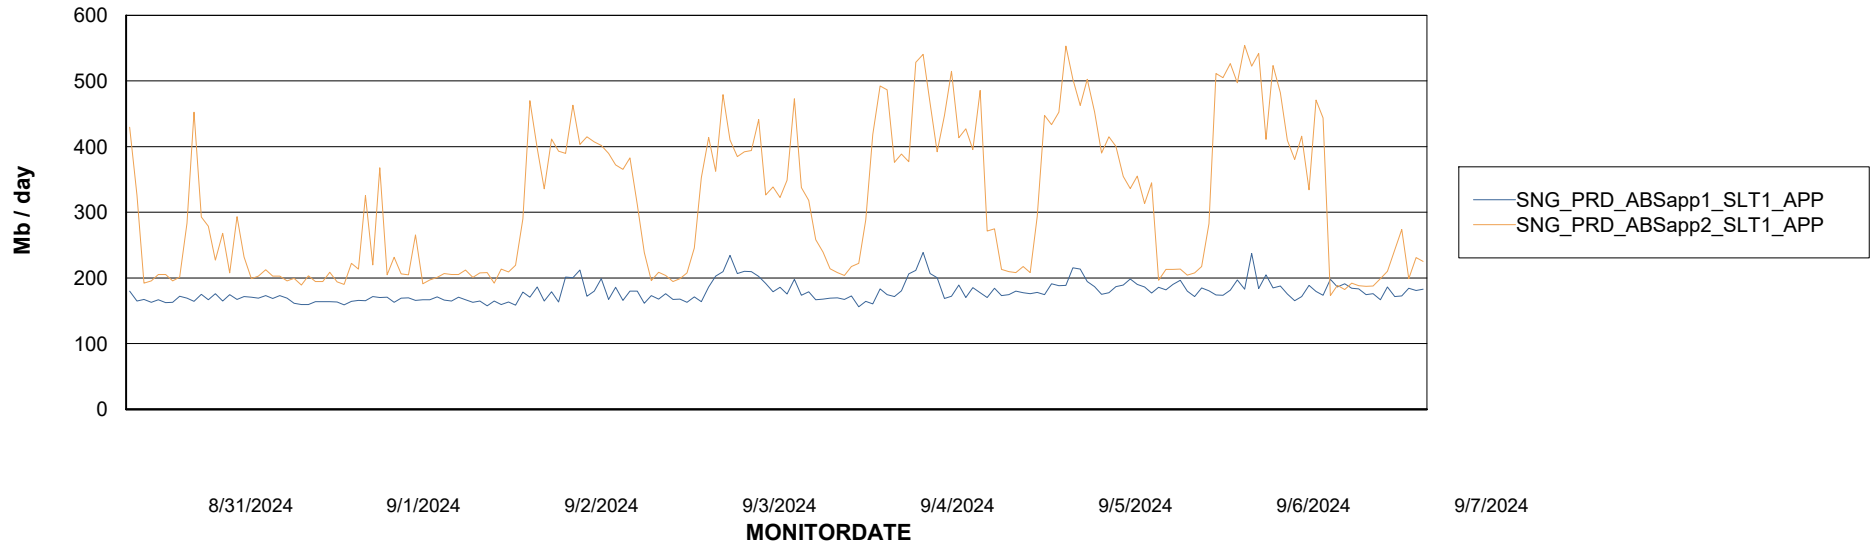

ABSSolute Application Server Services

Avg memory used per ABS Server Service