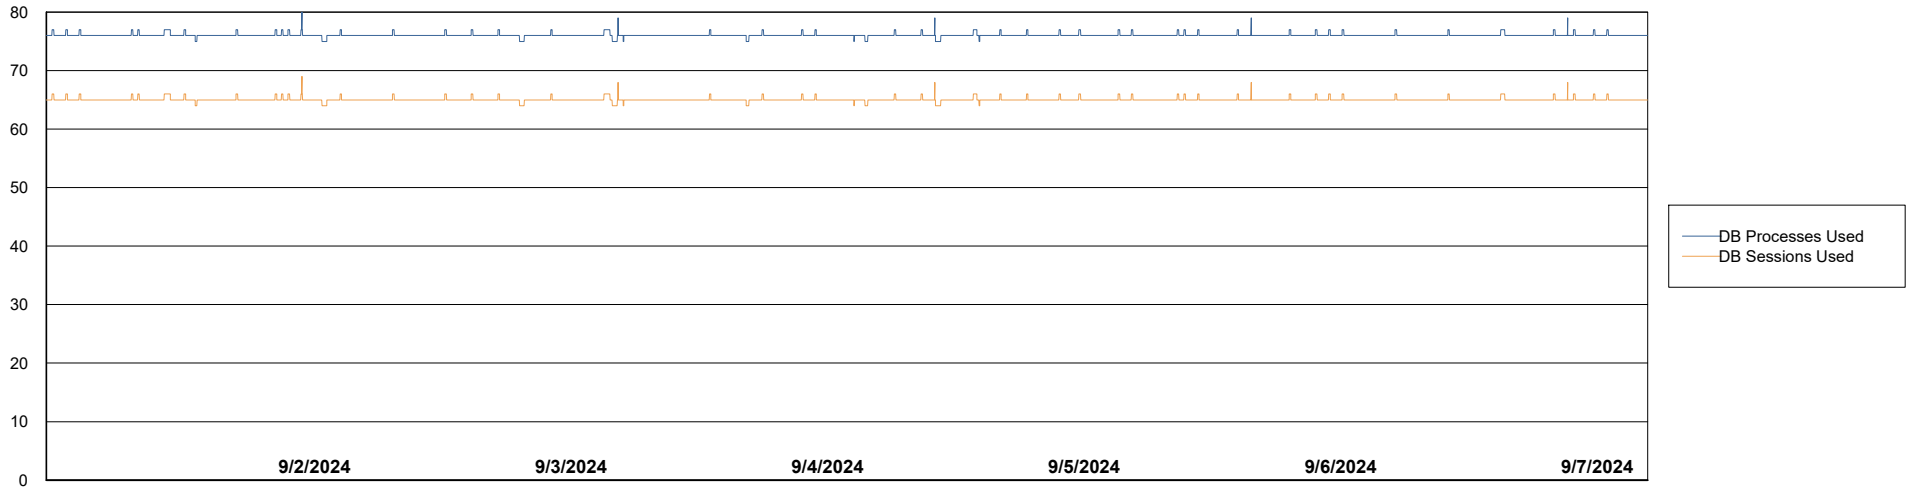

Database Performance SHL-DBS2-ASH_PROD_HSBABS1

DB Processes Max 1,000
DB Processes Max 4
DB Processes Max 0