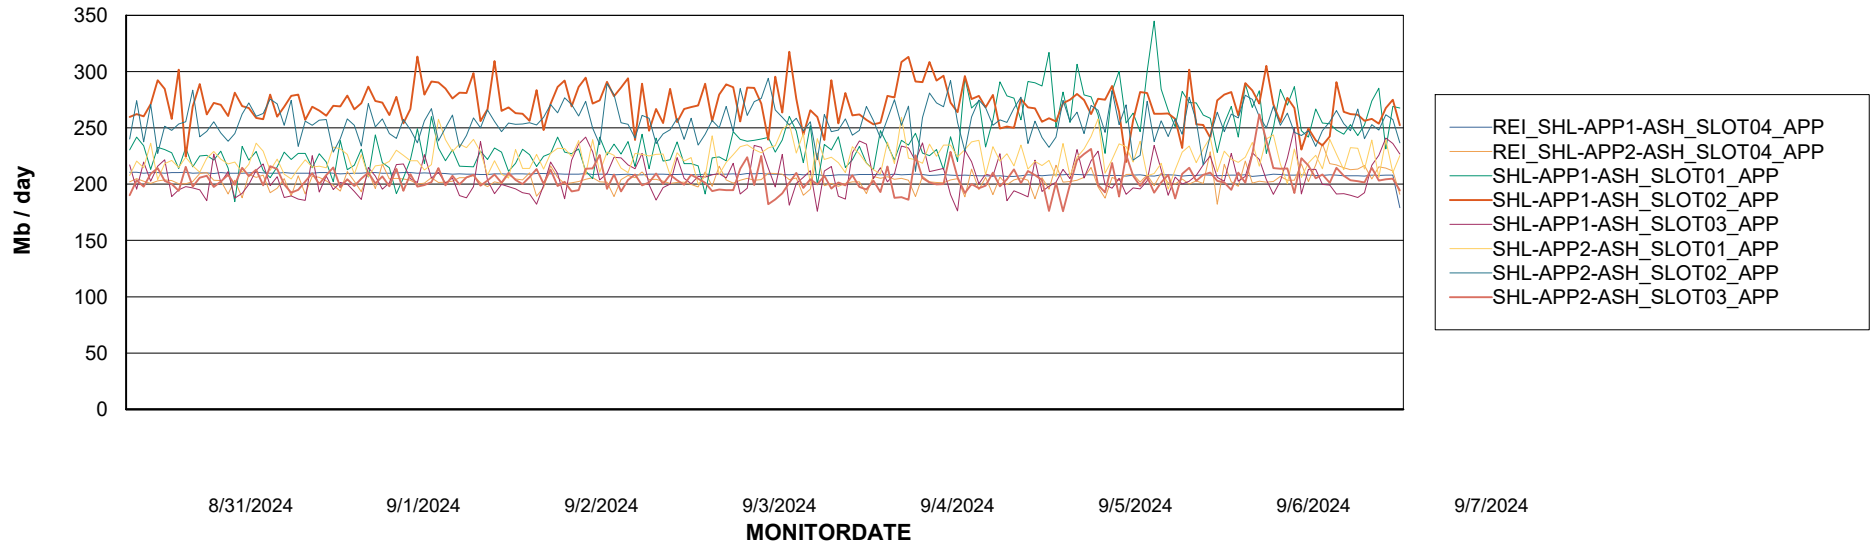

ABSSolute Application Server Services

Avg memory used per ABS Server Service