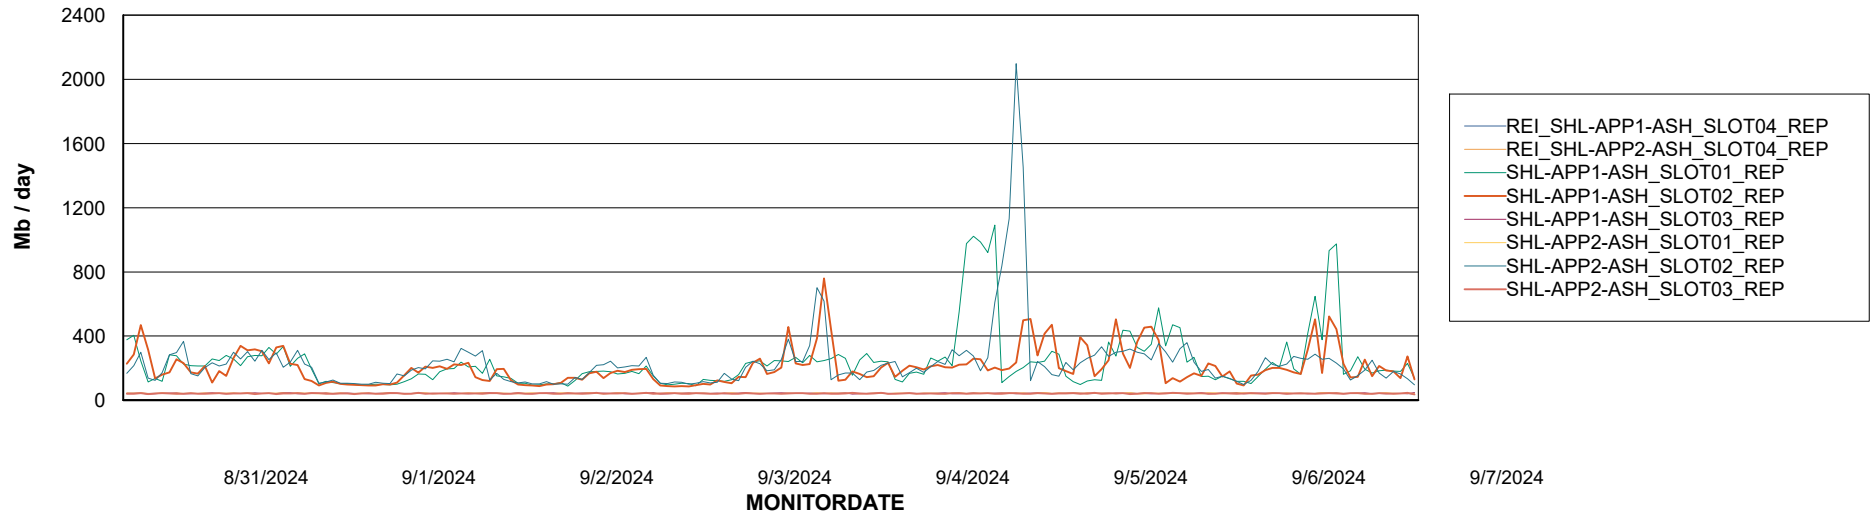

Avg memory used per ABS Server Service

Avg users per day per ABS server

Weekly SLA Customer Report

Customer SHL OCI ASH Production
Database ID 182

ABSSolute Application ReportServer Services

Avg memory used per ReportServer Service