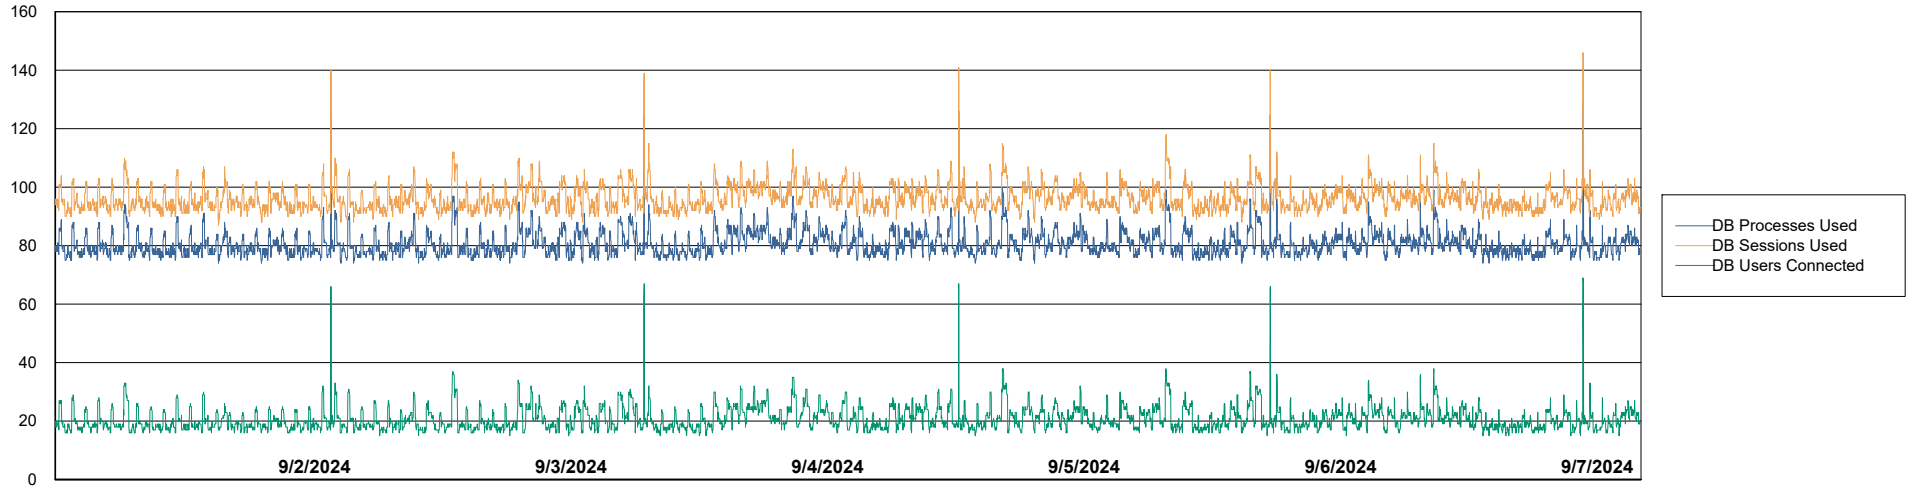

Database Performance SHL-BI-ASH_PROD_ABS1