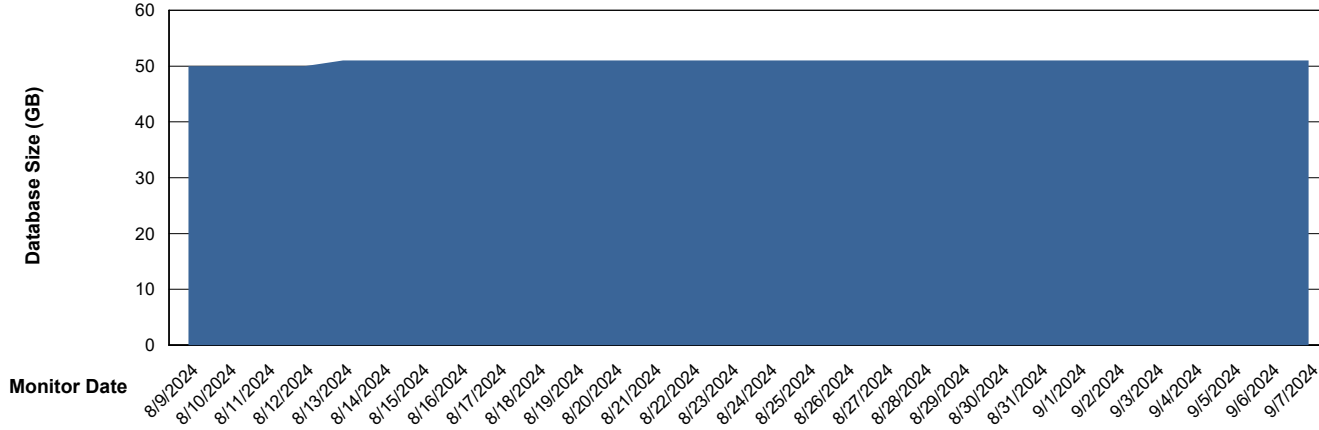

Weekly SLA Customer Report

Customer SHL OCI ASH Production
Database ID 182

Database Performance SHL-BI-ASH_PROD_ABS1

Weekly SLA Customer Report

Customer SHL OCI ASH Production
Database ID 182

Database Performance SHL-DBS1-ASH_PROD_ABS1

Weekly SLA Customer Report

Customer SHL OCI ASH Production
Database ID 182

Database Performance SHL-DBS2-ASH_PROD_HSBABS1

DB Processes Max 1,000
DB Processes Max 4
DB Processes Max 0

Weekly SLA Customer Report

Customer SHL OCI ASH Production
Database ID 182

DATABASE SIZE SHL-BI-ASH_PROD_ABS1

Database growth over last month

DATABASE SIZE SHL-DBS1-ASH_PROD_ABS1

Database growth over last month

Weekly SLA Customer Report