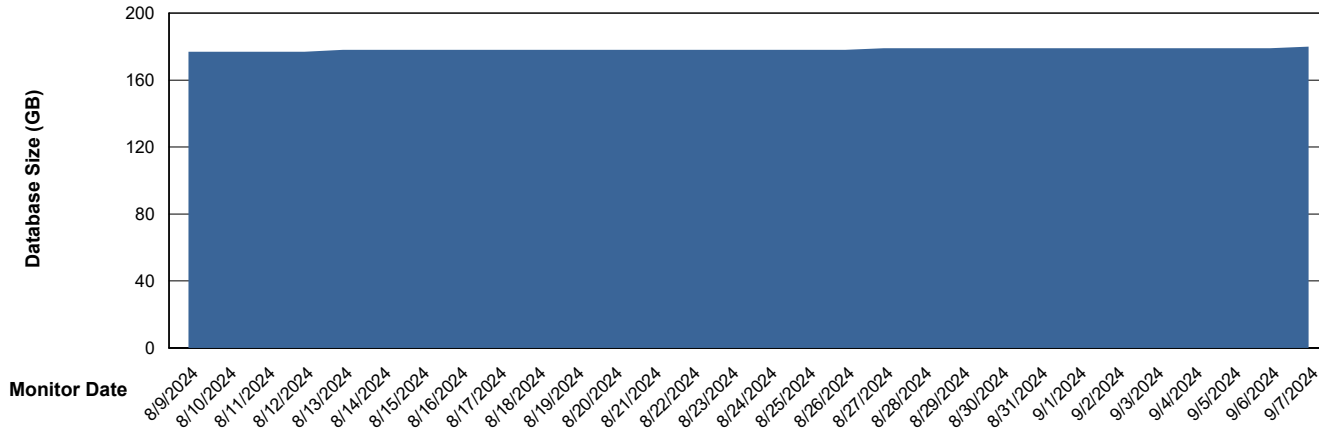

Customer SHL OCI ASH Production
Database ID 182

DATABASE SIZE SHL-BI-ASH_PROD_ABS1

Database growth over last month

DATABASE SIZE SHL-DBS1-ASH_PROD_ABS1

Database growth over last month

Weekly SLA Customer Report

Customer SHL OCI ASH Production
 Database ID 182

Database Tablespace SHL-BI-ASH_PROD_ABS1

Date	Tablespace Name	Filesize (Gb)	Usedsize (Gb)	Percentage free
9/7/2024	ABSDATA	30	24	20
	INDX	29	24	16
9/6/2024	ABSDATA	30	24	20
	INDX	29	24	16
9/5/2024	ABSDATA	30	24	20
	INDX	29	24	16
9/4/2024	ABSDATA	30	24	20
	INDX	29	24	16
9/3/2024	ABSDATA	30	24	21
	INDX	29	24	16
9/2/2024	ABSDATA	30	24	21
	INDX	29	24	16
9/1/2024	ABSDATA	30	24	21
	INDX	29	24	16