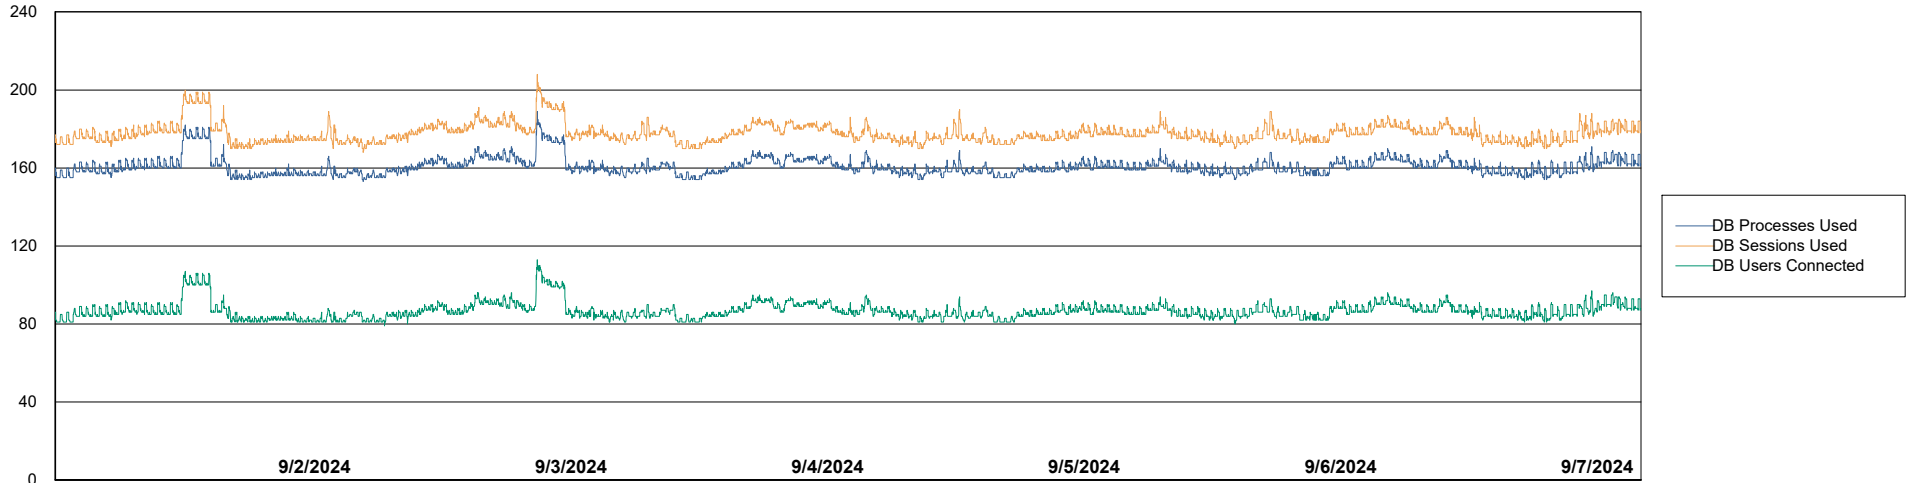

Weekly SLA Customer Report

Customer SHL OCI ASH Production
Database ID 182

Database Performance SHL-BI-ASH_PROD_ABS1

Weekly SLA Customer Report

Customer SHL OCI ASH Production
Database ID 182

Database Performance SHL-DBS1-ASH_PROD_ABS1