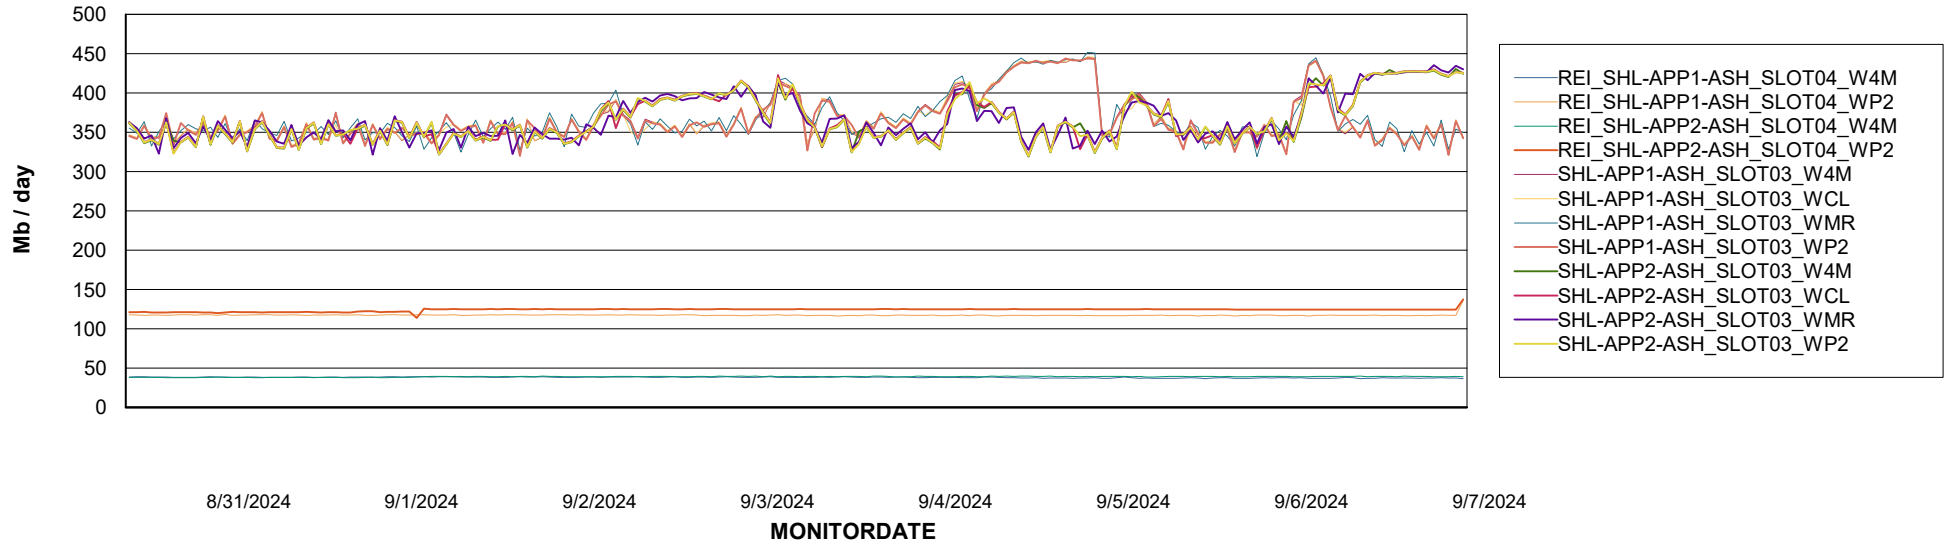

ABSolute Web Component Services

Avg memory used per ABS Web component